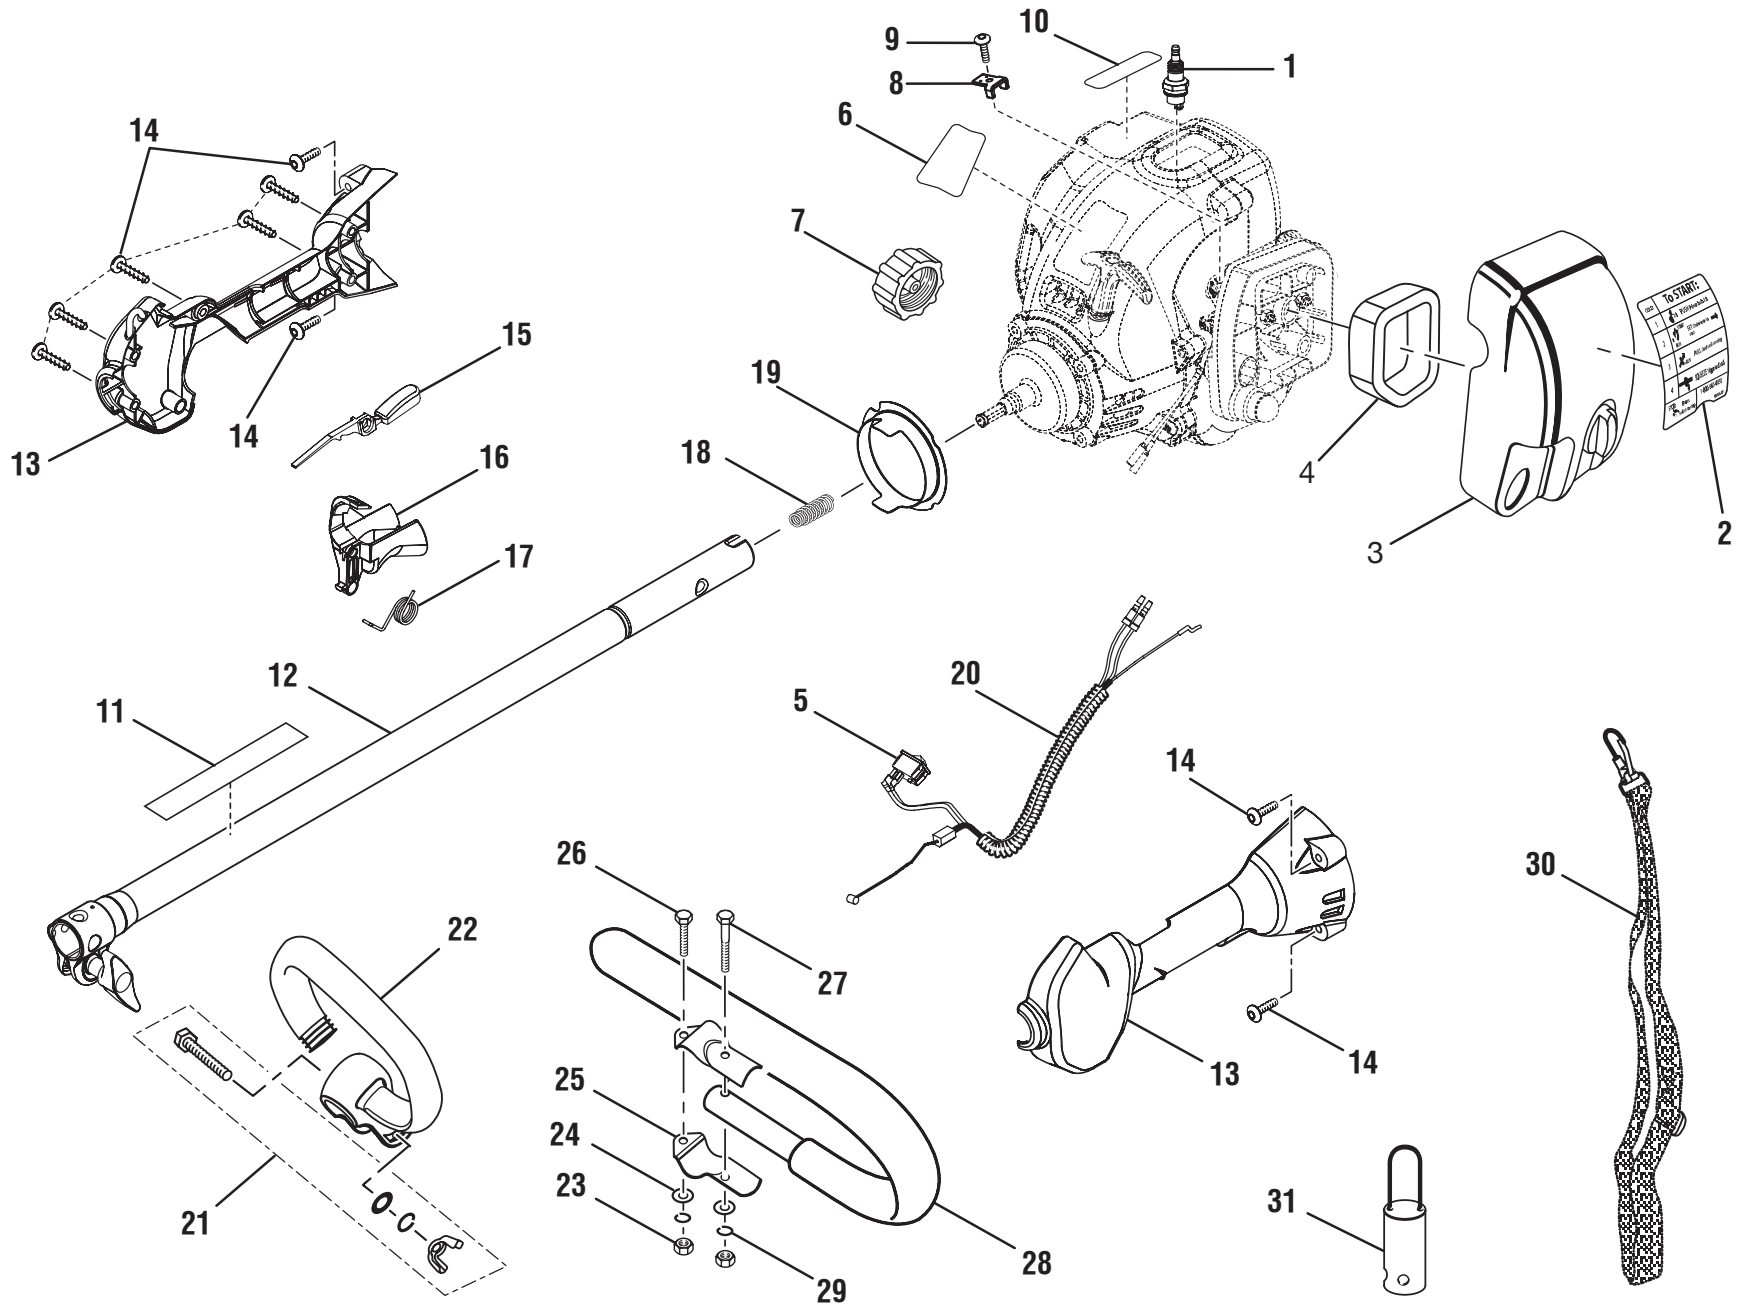

**30cc STRING TRIMMERS  
30cc BRUSHCUTTERS  
REPAIR SHEET**

**MODEL NUMBERS  
RY30020B, RY30040B, RY30060B**

**RYOBI 30cc STRING TRIMMERS AND BRUSHCUTTERS  
MODEL NUMBERS – RY30020B, RY30040B, RY30060B**

**RYOBI 30cc STRING TRIMMERS AND BRUSHCUTTERS  
MODEL NUMBERS – RY30020B, RY30040B, RY30060B**

**FIGURE A PARTS LIST**

KEY NO.	SERVICE NUMBER	DESCRIPTION	QTY.	KEY NO.	SERVICE NUMBER	DESCRIPTION	QTY.
1	PS02227	SPARK PLUG (*CHAMPION RCJ6Y OR NGK BPMR7)..	1	16	PS06259	TRIGGER .....	1
2	985426001	STARTING/PRIMER LABEL .....	1	17	PS01718	SPRING .....	1
3	985417001	AIR BOX COVER .....	1	18	986493001	COMPRESSION SPRING.....	1
4	5687301	AIR FILTER .....	1	19	985835001	RING GUARD .....	1
5	PS02764	SWITCH (MOMENTARY CONTACT).....	1	20	986469001	THROTTLE CABLE ASSEMBLY (INC. KEY NO. 5) .....	1
6	985162001	MODEL LABEL (CS30).....	1	21	PA00249	FASTENER KIT (CS30 AND SS30).....	1
	985163001	MODEL LABEL (SS30).....	1	22	06542A	"D" HANDLE (CS30 AND SS30).....	1
	985164001	MODEL LABEL (BC30) .....	1	23	81242	* HEX NUT (1/4-20) (BC30).....	2
7	300758006	FUEL CAP. ....	1	24	84004	WASHER (BC30).....	2
8	985411001	THROTTLE CABLE CLIP (CS30 AND SS30)	1	25	00422	HANDLE BAR CLAMP (BC30) .....	2
9	983638009	* SCREW (M4 X 16 mm TORX PAN HD.) ..	1	26	82496	* SCREW (1/4-20 X 1 in. HEX CAP)(BC30)	1
10	985157001	LOGO PLATE .....	1	27	82278	* BOLT (1/4-20 X 1-1/2 in. HEX HD.) (BC30)	1
11	984032002	WARNING DECAL (CS30 AND SS30) ...	1	28	A08130	"J" HANDLE AND GRIP (BC30) .....	1
	984102002	WARNING DECAL (BC30) .....	1	29	83009	LOCK WASHER (BC30) .....	2
12	985383001	BOOM ASSEMBLY (CS30 AND SS30)...	1	30	944701	SHOULDER STRAP (BC30) .....	1
	985384001	BOOM ASSEMBLY, UPPER (BC30) .....	1	31	PS02155	HANGER CAP .....	1
13	985382001	HANDLE ASSEMBLY .....	1		983000772	OPERATOR'S MANUAL	
14	82589	* HANDLE SCREW (10-14 X 1 in. TORX T.F.)..	9		983000772R	REPAIR SHEET (REV:05)	
15	PS06258	TRIGGER LOCK .....	1		05-03-06		