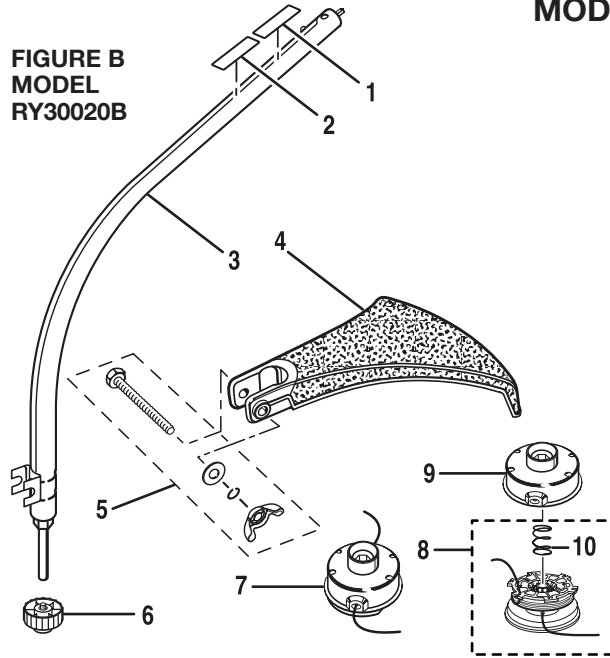

**FIGURE B
MODEL
RY30040B**

RYOBI 30cc STRING TRIMMERS AND BRUSHCUTTERS MODEL NUMBERS – RY30020B, RY30040B, RY30060B

**FIGURE B
MODEL
RY30020B**