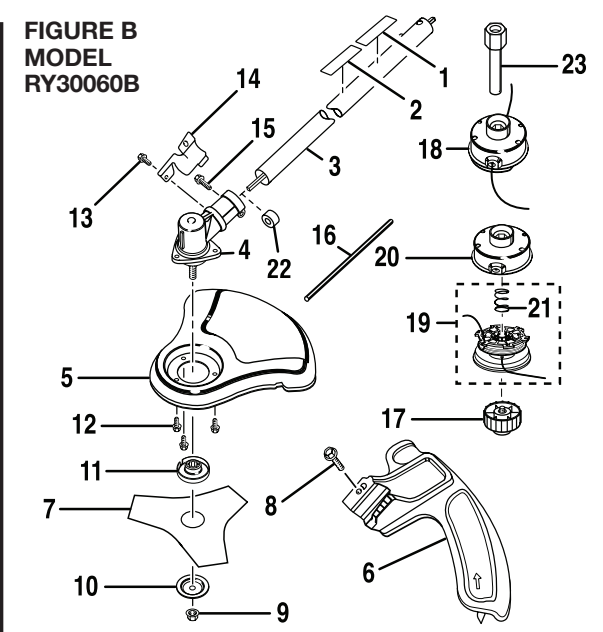

## RYOBI 30cc STRING TRIMMERS AND BRUSHCUTTERS MODEL NUMBERS – RY30020B, RY30040B, RY30060B

**FIGURE B  
MODEL  
RY30020B**

**FIGURE B  
MODEL  
RY30040B**

**FIGURE B  
MODEL  
RY30060B**

Key No.	Service Number	*Retailer Number	Description	Qty.
1	985165001	N/A	Expand-it Label	1
2	984032002	N/A	Warning Decal	1
3	985569003	N/A	Curved Shaft Assembly	1
4	985623002	N/A	Grass Deflector	1
5	PA00249	N/A	Fastener Kit	1
6	A98866A	AP04106	Spool Retainer (Black)	1
7	N/A	AP04114	Complete String Head (.080 in.)	1
8	N/A	AR04120	Spool and String (.080 in.) w/Spring (Inc. Key # 10)	1
9	A98231A	N/A	Housing and Eyelet	1
10	06713	N/A	Spring	1

Key No.	Service Number	*Retailer Number	Description	Qty.
1	985165001	N/A	Expand-it Label	1
2	984032002	N/A	Warning Decal	1
3	985391001	N/A	Straight Shaft Assembly	1
4	984443004	N/A	Grass Deflector	1
5	984931001	N/A	Washer	1
6	PS04438	N/A	Shaft Adapter	1
7	983379078	N/A	Screw (1/4-20 x 1-1/4 in.)	1
8	984244001	N/A	Gear Head	1
9	983381007	N/A	Screw (1/4-20 x 1-1/4 in.)	1
10	PS04420	N/A	Clamp	1
11	983774003	N/A	Screw (10-24 x 5/8 in.)	1
12	A97910A	AP04103	Spool Retainer (Red)	1
13	A98231A	N/A	Housing and Eyelet	1
14	N/A	AR04118	Spool and String (.095 in.) w/Spring (Includes Key No. 16)	1
15	N/A	AP04116	Complete String Head (.095 in.)	1
16	06713	N/A	Spring	1
17	985625001	N/A	Spacer	1