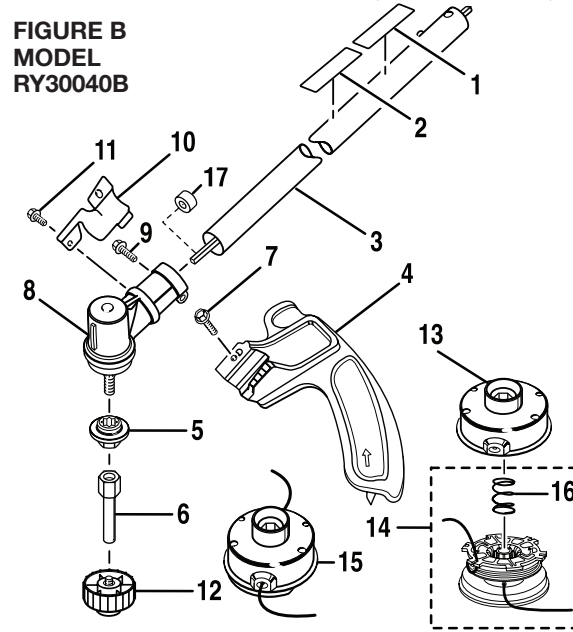

## RYOBI 30cc STRING TRIMMERS AND BRUSHCUTTERS MODEL NUMBERS – RY30020B, RY30040B, RY30060B

**FIGURE B  
MODEL  
RY30020B**

**FIGURE B  
MODEL  
RY30040B**

**FIGURE B  
MODEL  
RY30060B**

Key No.	Service Number	*Retailer Number	Description	Qty.
1	985165001	N/A	Expand-it Label	1
2	984032002	N/A	Warning Decal	1
3	985569003	N/A	Curved Shaft Assembly	1
4	985623002	N/A	Grass Deflector	1
5	PA00249	N/A	Fastener Kit	1
6	A98866A	AP04106	Spool Retainer (Black)	1
7	N/A	AP04114	Complete String Head (.080 in.)	1
8	N/A	AR04120	Spool and String (.080 in.) w/Spring (Inc. Key # 10)	1
9	A98231A	N/A	Housing and Eyelet	1
10	06713	N/A	Spring	1

Key No.	Service Number	*Retailer Number	Description	Qty.
1	985165001	N/A	Expand-it Label	1
2	984032002	N/A	Warning Decal	1
3	985391001	N/A	Straight Shaft Assembly	1
4	984443004	N/A	Grass Deflector	1
5	984931001	N/A	Washer	1
6	PS04438	N/A	Shaft Adapter	1
7	983379078	N/A	Screw (1/4-20 x 1-1/4 in.)	1
8	984244001	N/A	Gear Head	1
9	983381007	N/A	Screw (1/4-20 x 1-1/4 in.)	1
10	PS04420	N/A	Clamp	1
11	983774003	N/A	Screw (10-24 x 5/8 in.)	1
12	A97910A	AP04103	Spool Retainer (Red)	1
13	A98231A	N/A	Housing and Eyelet	1
14	N/A	AR04118	Spool and String (.095 in.) w/Spring (Includes Key No. 16)	1
15	N/A	AP04116	Complete String Head (.095 in.)	1
16	06713	N/A	Spring	1
17	985625001	N/A	Spacer	1