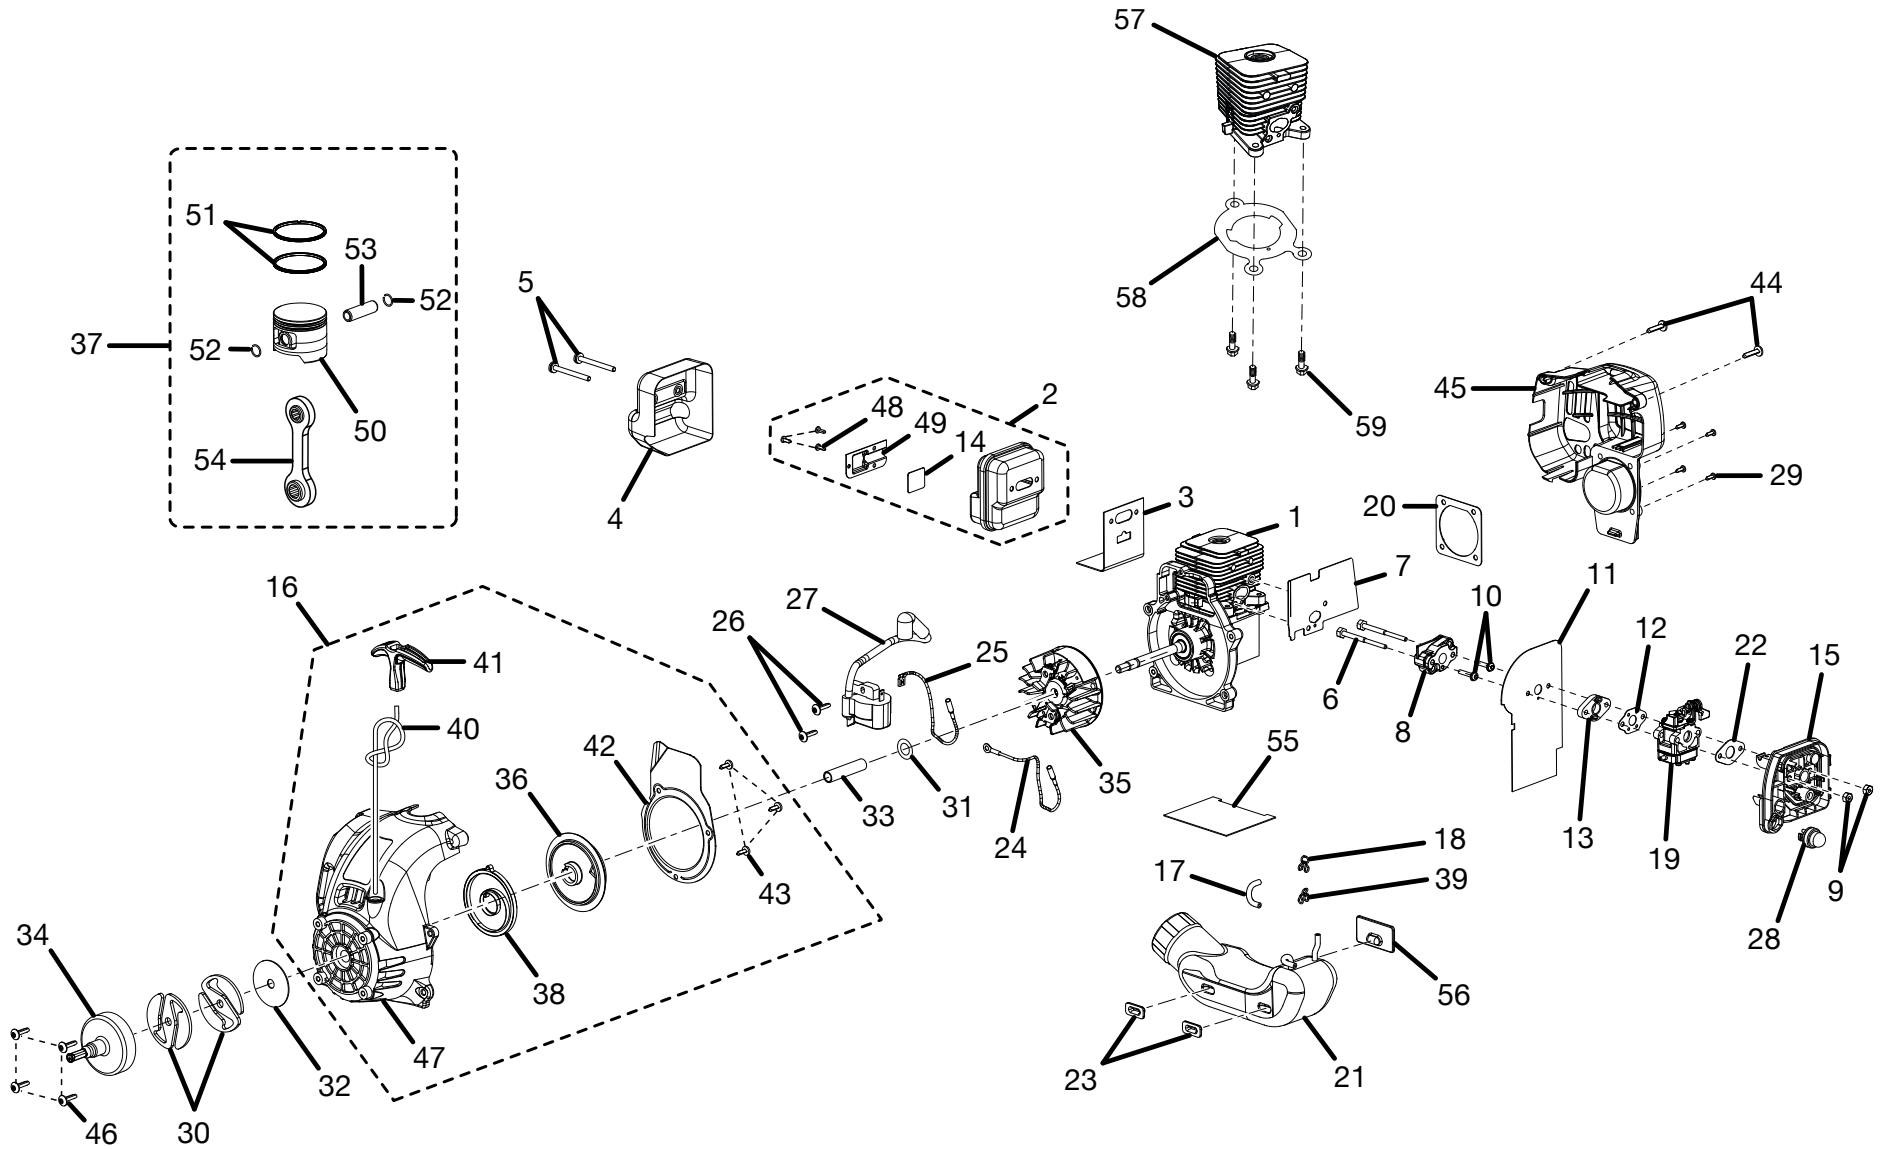

RYOBI 30cc STRING TRIMMERS AND BRUSHCUTTERS
MODEL NUMBERS – RY30020B, RY30040B, RY30060B

**RYOBI 30cc STRING TRIMMERS AND BRUSHCUTTERS
MODEL NUMBERS – RY30020B, RY30040B, RY30060B**

KEY NO.	PART NUMBER	DESCRIPTION	QTY.	KEY NO.	PART NUMBER	DESCRIPTION	QTY.
1	985873001	SHORT BLOCK ASSEMBLY	1	29	984812001	* SCREW (10-24 X 3/4 in. PAN HD. TORX).....	4
2	308092008	MUFFLER ASSEMBLY	1	30	00242	CLUTCH	2
3	984760001	MUFFLER GASKET	1	31	PS05268	WASHER.....	1
4	984743001	HEAT SHIELD	1	32	98929A	WASHER.....	1
5	88083	* SCREW (10-24 X 2-1/8 IN.TORX TRUSS HD. SEMS).....	2	33	PS05267	SPACER.....	1
6	660346002	BOLT (10-27 X 2-3/8 in. HEX HD.).....	2	34	PA01613	DRUM & CONNECTOR	1
7	985248001	HEAT DAM GASKET	1	35	986153001	ROTOR PAWL ASSEMBLY	1
8	985430001	HEAT DAM	1	36	308374001	STARTER PULLEY	1
9	81208	* LOCK NUT (10-24).....	2	37	985871001	PISTON ASSEMBLY (INCL. KEY NO.50-54)	1
10	093221	* SCREW (10-24 X 1 in. TORX PAN HD. SEMS)	2	38	A98773A	SPRING & CONTAINER	1
11	984834001	CARBURETOR GASKET	1	39	6969901	CLIP	1
12	9071103	CARBURETOR GASKET	1	40	9789902	STARTER ROPE.....	1
13	984738001	SPACER.....	1	41	PS06114	STARTER GRIP	1
14	984753001	SCREEN.....	1	42	984837001	BAFFLE.....	1
15	985530002	AIR FILTER BOX	1	43	82543	* SCREW (8-16 X 1/2 in. THD. FORM.).....	3
16	985544001	COMPLETE STARTER ASSEMBLY (INC. KEY NOS. 36,38,40-43, AND 47).....	1	44	82537	* SCREW (10-14 X 7/8 in. THD. FORM.).....	2
17	0143908	RUBBER TUBING (2 in.)	1	45	984829001	REAR HOUSING	1
18	6970001	CLIP	1	46	82538	SCREW (10-24 X 3/4 in. TRUSS HD.).....	4
19	985893001	CARBURETOR.....	1	47	PA01641	STARTER HOUSING W/EYELET	1
20	06443A	GASKET, C/C COVER.....	1	48	984759001	* SCREW (6-20 X 1/4 IN. TRI-LOBULAR)	3
21	308181003	FUEL TANK W/CAP ASSEMBLY	1	49	985596001	OUTLET TUBE	1
22	984747001	GASKET	1	50	985872001	PISTON W/PIN.....	1
23	98792	BUMPER.....	2	51	03179	PISTON RING 30cc	2
24	A06964	LEAD W/TERMINALS	1	52	65261	RETAINING RING.....	2
25	A06963	LEAD	1	53	00238A	PISTON PIN	1
26	82540	* SCREW (8-32 X 1 in. THREAD FORMING).....	2	54	PA00190	CONNECTING ROD ASSEMBLY	1
27	850080001	IGNITION MODULE (W/ 3 SEC. KILL)	1	55	900999002	TANK INSULATION GASKET	1
28	3078001	PRIMER ASSEMBLY.....	1	56	985767001	RUBBER BUMPER.....	1
				57	985524002	CYLINDER	1
				58	985259001	CYLINDER GASKET	1
				58	PS02807	* SCREW (12-24 X 5/8 in.).....	3

* STANDARD HARDWARE ITEM – MAY BE PURCHASED LOCALLY

** STOCK ITEM – MAY BE SECURED THROUGH THE HARDWARE DEPARTMENT OF MOST HOME DEPOT STORES