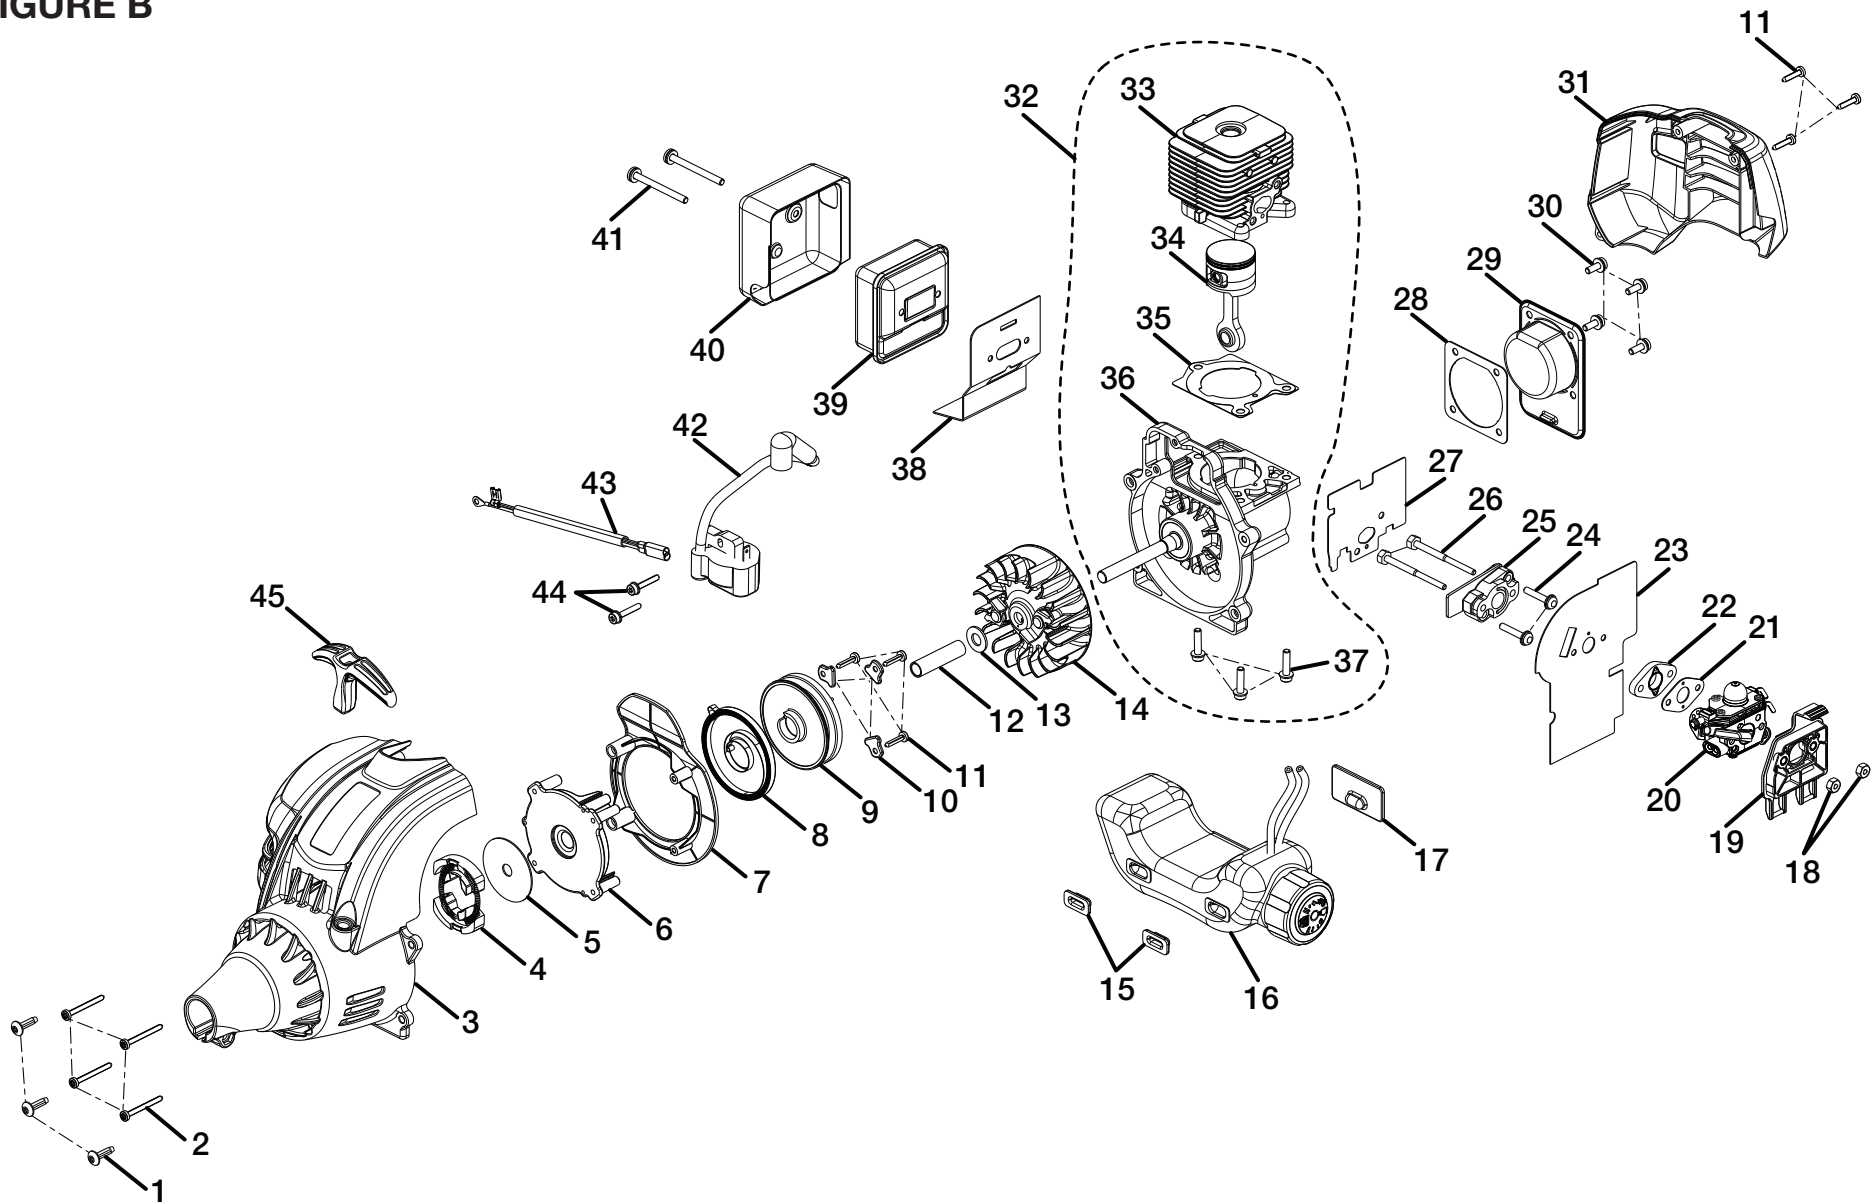

RYOBI 30cc STRING TRIMMERS AND BRUSHCUTTER
MODEL NUMBERS – RY30530, RY30550, RY30570, RY30931, RY30951, RY30971

FIGURE B

RYOBI 30cc STRING TRIMMERS AND BRUSHCUTTER
MODEL NUMBERS – RY30530, RY30550, RY30570, RY30931, RY30951, RY30971

PARTS LIST (FIGURE B)

KEY NO.	PART NUMBER	DESCRIPTION	QTY	KEY NO.	PART NUMBER	DESCRIPTION	QTY
1	660630002	* Screw (10-24 x 3/4 in.)	3	24	660662001	* Screw (10-24 x 1 in. Pan Hd.)	2
2	661508001	* Screw (M4 x 38 mm)	4	25	518070001	Heat Dam	1
3	308194005	Starter Housing Assembly	1	26	660346002	* Screw (10 x 2-1/2 in.)	2
4	300960002	Clutch Assembly	1	27	901657001	Heat Dam Gasket	1
5	638090001	Washer	1	28	900954001	Crankcase Gasket	1
6	518134001	Starter Retaining	1	29	638031001	Crankcase Cover	1
7	518854001	Baffle Plate	1	30	660664001	* Pan Head Screw (10-24 x 14mm)	4
8	638033001	Spring & Container	1	31	518775001	Rear Housing	1
9	308386001	Pulley Assembly	1	32	308192008	Short Block Assembly (Inc. Key Nos. 33-37)	1
10	638389001	Pulley Retainer	3	33	640069002	Cylinder	1
11	660466001	* Screw (M4 x 18 mm)	6	34	308023003	Piston w/Rod Assembly	1
12	638284003	Spacer	1	35	900953001	Cylinder Gasket	1
13	650017001	Washer	1	36	308191008	Crankcase Assembly	1
14	308433004	Rotor Assembly	1	37	660342002	* Screw (M5 x 0.8-20 mm)	3
15	570256001	Bumper	2	38	901452005	Muffler Gasket	1
16	308181008	Fuel Tank & Cap Assembly	1	39	309316001	Muffler Assembly	1
17	570549001	Bumper	1	40	638481001	Heat Shield	1
18	678027001	* Lock Nut (10-24)	2	41	660638003	* Screw (10-24 x 2-1/8 in.)	2
19	518766001	Air Filter Base	1	42	308389002	Ignition Module	1
20	308054012	Carburetor Assembly	1	43	308863014	Electrical Wire Assembly	1
21	900994004	Carburetor Gasket	1	44	660660001	* Screw (M4 x 25 mm)	2
22	590456003	Spacer	1	45	511731001	Starter Grip	1
23	900740003	Carburetor Gasket	1				

* STANDARD HARDWARE ITEM – MAY BE PURCHASED LOCALLY