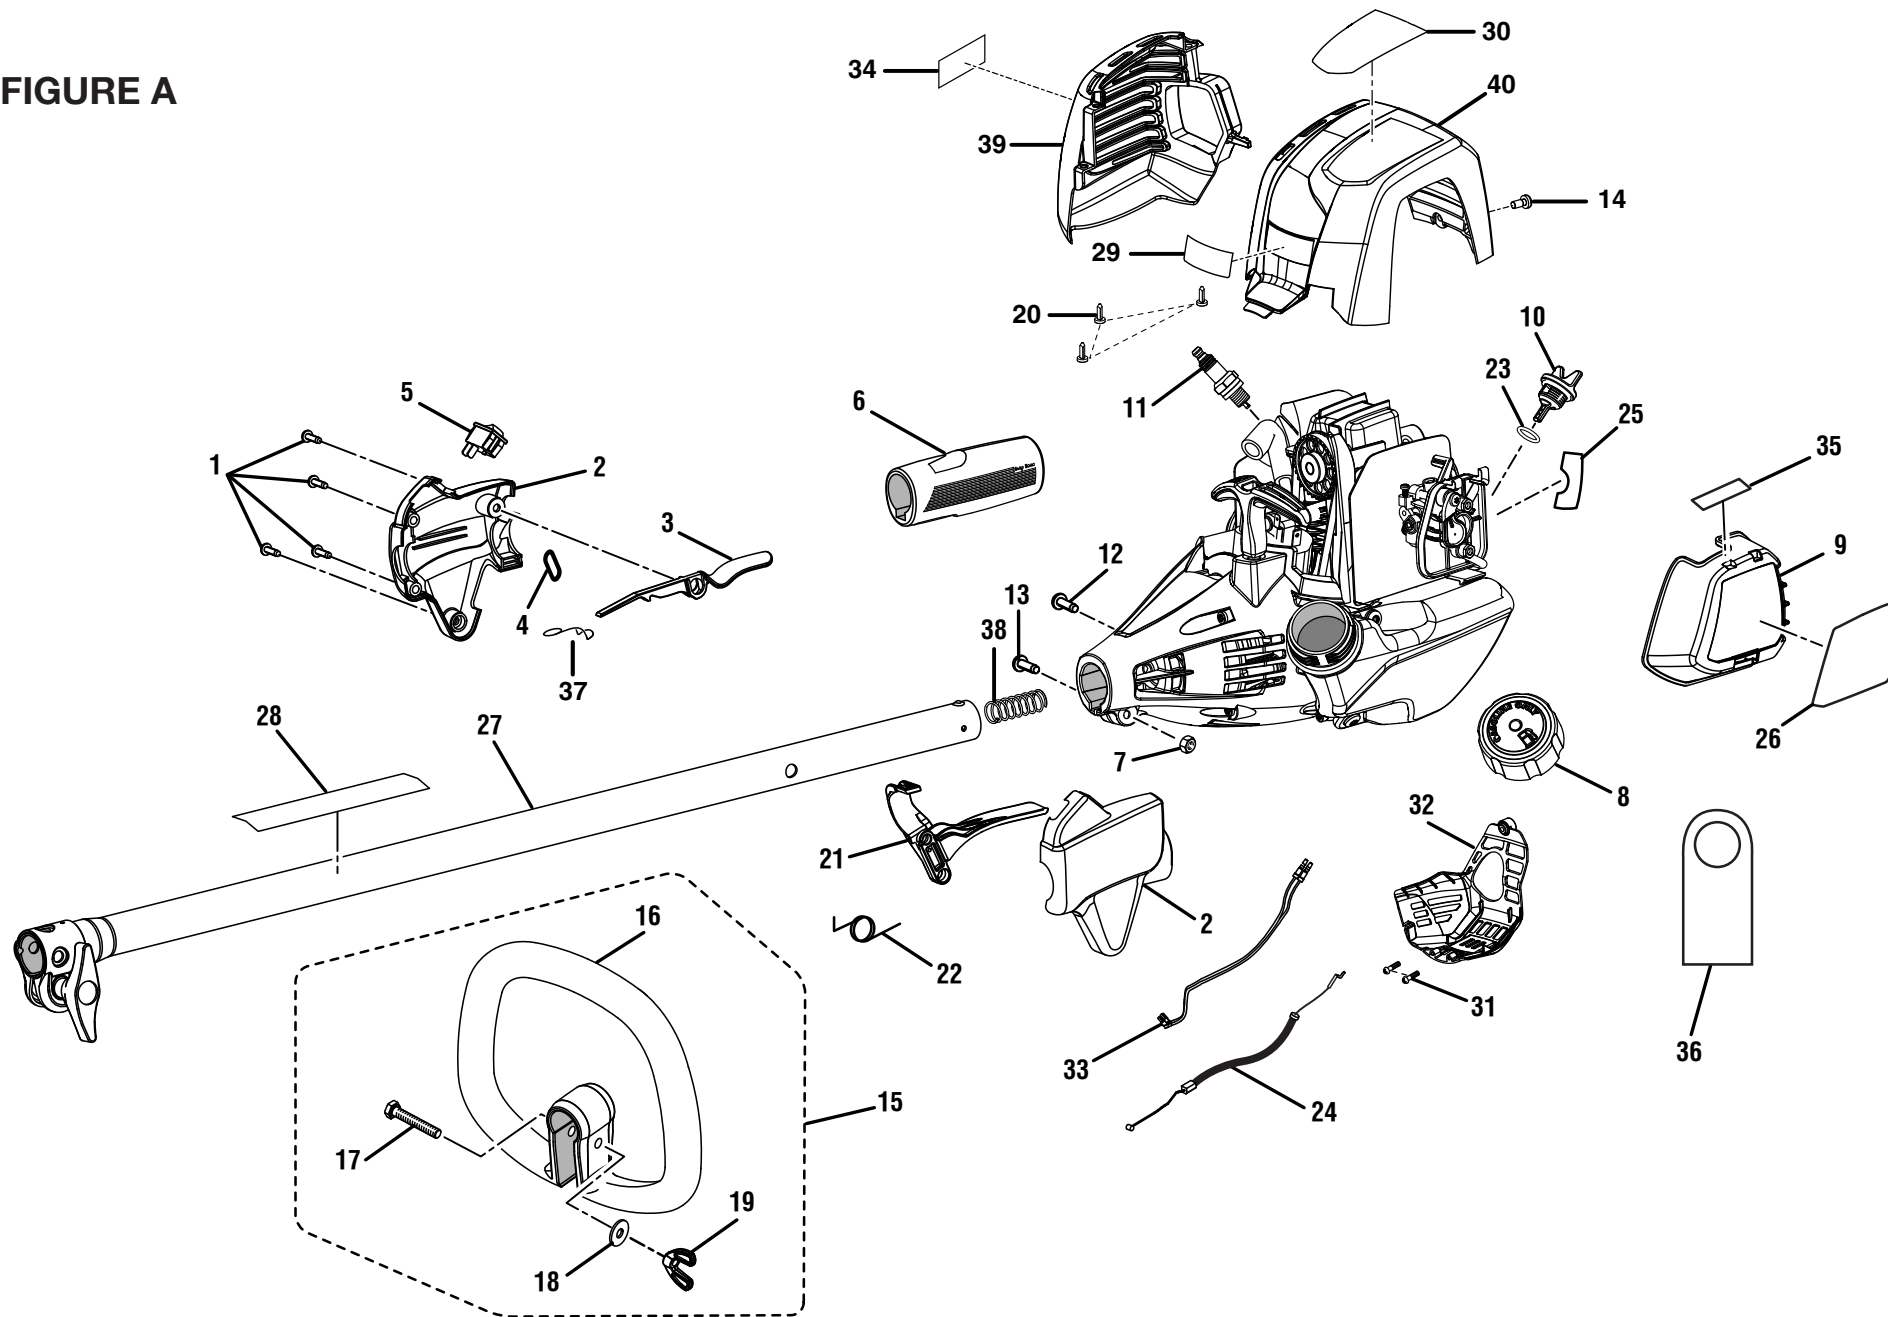

RYOBI 30cc POWER HEAD - MODEL NO. RY34005

FIGURE A

**PARTS LIST (FIGURE A)**

KEY NO.	PART NUMBER	DESCRIPTION	QTY	KEY NO.	PART NUMBER	DESCRIPTION	QTY
1	660563002	Screw (M4 x 20 mm).....	4	23	570400001	O-Ring .....	1
2	120950026	Control Handle Assembly .....	1	24	308842007	Throttle Cable .....	1
3	518695002	Trigger Lock.....	1	25	940680023	Hot Surface Label.....	1
4	638431001	Strap Hanger .....	1	26	940734067	Starting Label.....	1
5	760700002	Switch (Momentary Contact).....	1	27	120950028	Upper Boom Assembly (Incl. Key No. 28) .....	1
6	570234002	Rear Handle.....	1	28	940657034	Warning Label.....	1
7	678029002	Hex Nut (M6.3 x 1).....	1	29	940705020	Logo Label.....	1
8	310816006	Fuel Cap Assembly.....	1	30	940991037	X430 Label.....	1
9	521403001	Air Filter Cover .....	1	31	T660619001	Screw (#6-19 x 1/2 in.).....	2
10	310302001	Oil Cap/Dipstick (Incl. Key No. 23) .....	1	32	518548001	CE Cover (Bottom Cover) .....	1
11	870301002	Spark Plug (Champion RY4C).....	1	33	308431002	Lead Assembly (Inc. Key No. 5).....	1
12	660634001	Screw (#8-16 x 5/16 in.).....	1	34	940654088	Combustion Warning Label .....	1
13	660697002	Bolt (M6 x 1 x 20 mm).....	1	35	940216002	Choke Label.....	1
14	660510006	Screw (M4 x 11 mm).....	1	36	940971028	Oil Hang Tag .....	1
15	308991001	Front Handle Assembly (Incl. Key No. 16-19) .....	1	37	678818001	Spring .....	1
16	518738001	Front Handle .....	1	38	690140011	Compression Spring.....	1
17	660643008	Bolt (1/4-20 x 40 mm).....	1	39	518995001	Muffler Housing .....	1
18	678008001	Washer (1/4 in.).....	1	40	518142003	Top Cover .....	1
19	518949001	Wing Nut (1/4-20).....	1		<b>Not Shown:</b>		
20	660466002	Screw (M4 x 12 mm).....	3		990000038	Operator's Manual .....	1
21	518696002	Throttle Trigger.....	1		3-15-13		
22	690694002	Throttle Trigger Spring .....	1		(Rev:02)		