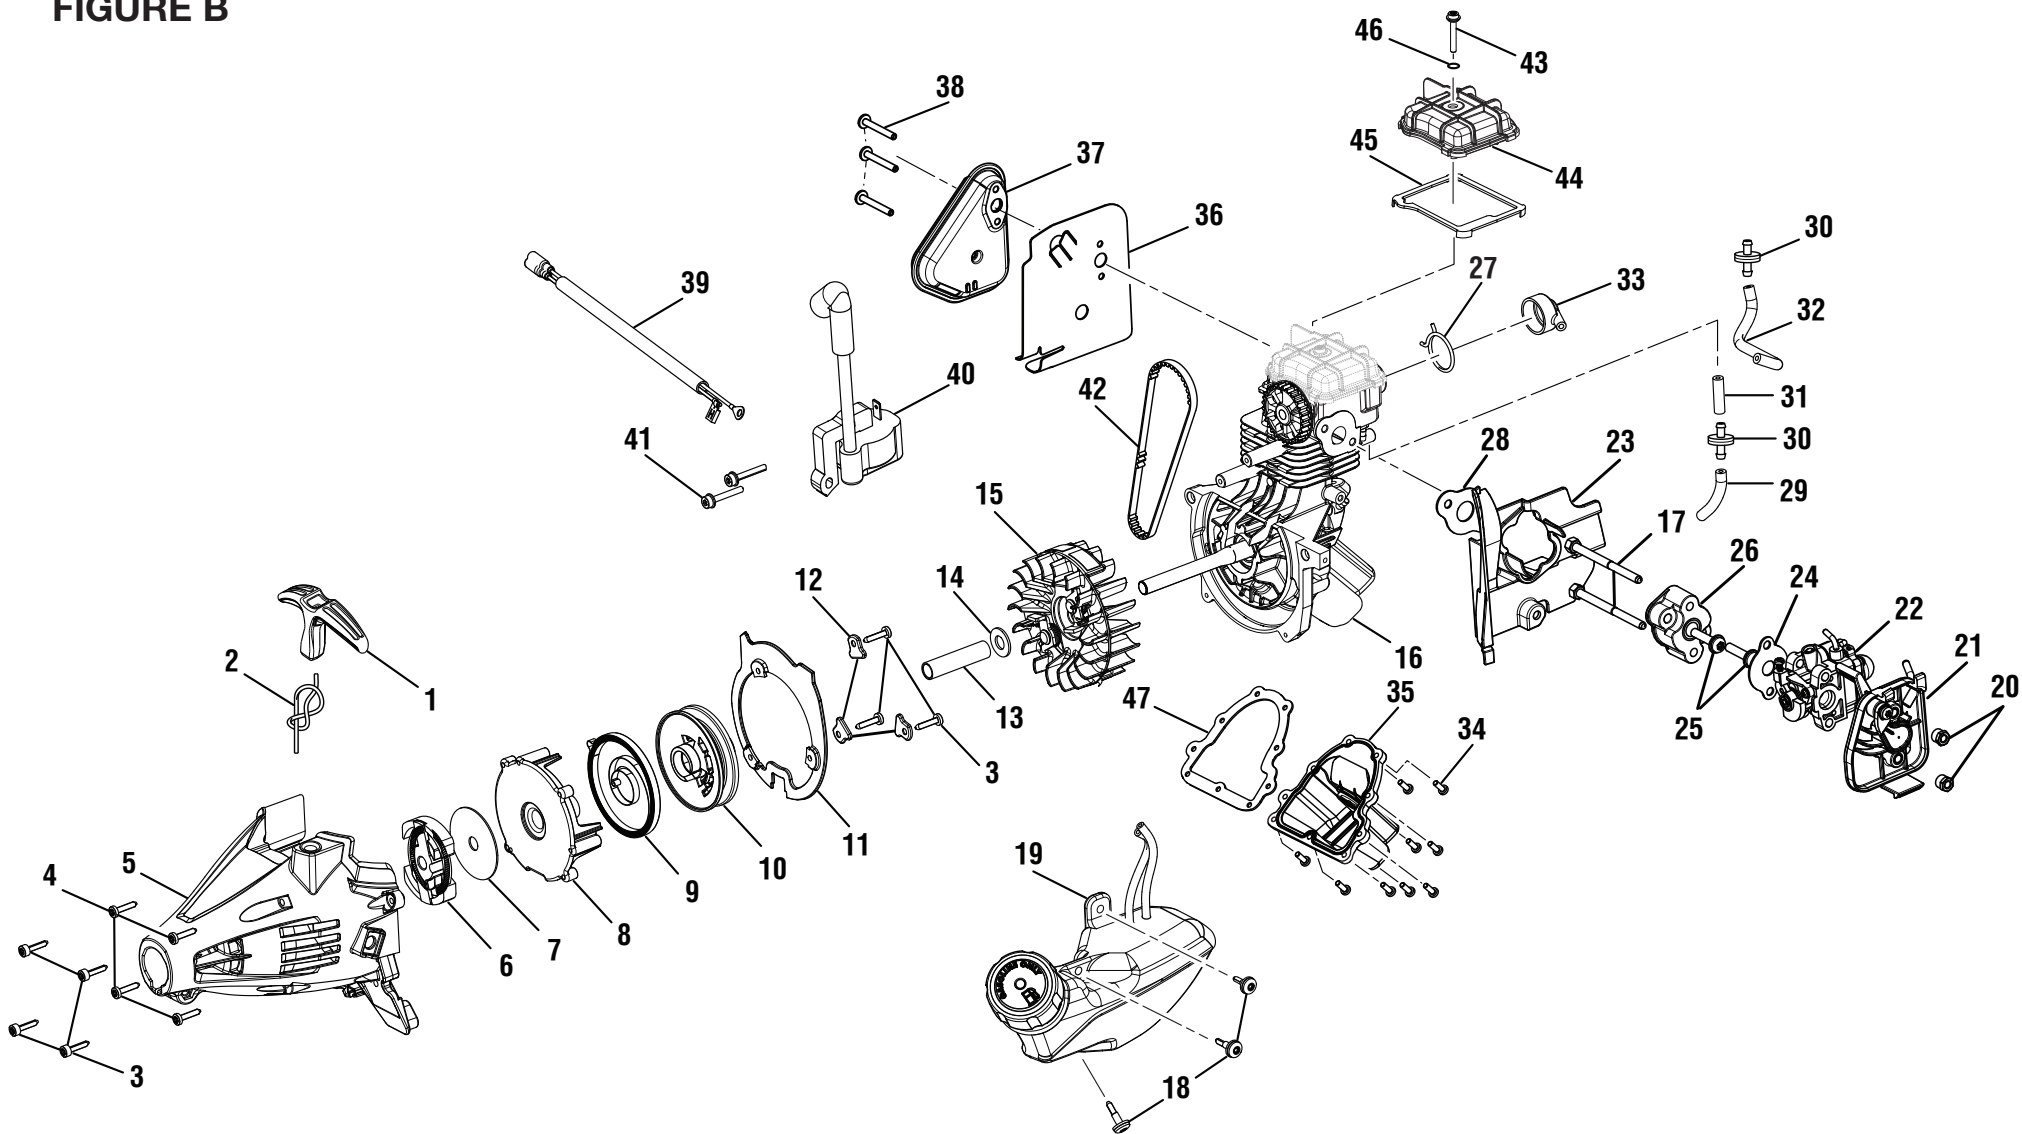

FIGURE B

PARTS LIST (FIGURE B)

KEY NO.	PART NUMBER	DESCRIPTION	QTY	KEY NO.	PART NUMBER	DESCRIPTION	QTY
1	511731004	Starter Grip.....	1	25	660629003	Screw (M5 x 23 mm)	2
2	900849002	Starter Rope (42 in)	1	26	521400001	Heat Dam	1
3	660466001	Screw (M4 x 18 mm)	7	27	678850001	Clamp.....	1
4	660970001	Screw (M4 x 16 mm)	4	28	901657002	Heat Dam Gasket.....	1
5	310304001	Starter Housing Assembly	1	29	570710002	Breather Hose	1
6	300960002	Clutch Assembly	1	30	308826002	Check Valve.....	2
7	638090001	Washer	1	31	570710003	Breather Hose	1
8	518994001	Starter Baffle	1	32	570710004	Breather Hose	1
9	638033001	Spring & Container.....	1	33	570401002	Breather Fitting.....	1
10	521519001	Starter Pulley.....	1	34	660925003	Screw (M4 x 12 mm)	9
11	518996001	Air Dam	1	35	518924002	Oil Pan.....	1
12	638389001	Pulley Retainer	3	36	901702001	Muffler Gasket.....	1
13	638284002	Spacer Tube	1	37	309320002	Muffler Assembly.....	1
14	650017001	Washer	1	38	661143001	Muffler Bolt (M5 x 42 mm).....	3
15	309011001	Flywheel Assembly.....	1	39	308863022	Electrical Lead Wire Assembly.....	1
16	309962004	Short Block Assembly.....	1	40	309263002	Ignition Module	1
17	661509002	Bolt (M5 x 63 mm).....	2	41	660968001	Screw (M4 x 19 mm)	2
18	660970002	Screw (M4)	3	42	901656002	Timing Belt	1
19	310585009	Fuel Tank & Cap Assembly	1	43	660780002	Screw (M4 x 27 mm Total, w/14 mm Threaded) ...	1
20	678868001	Hex Nut (M5 x 0.8)	2	44	640306001	Cam Cover	1
21	308398002	Air Filter Base.....	1	45	901705003	Gasket.....	1
22	309370002	Carburetor Assembly	1	46	570400002	O-Ring.....	1
23	521401002	Air Baffle.....	1	47	570709002	Gasket.....	1
24	900809009	Carburetor Gasket.....	1