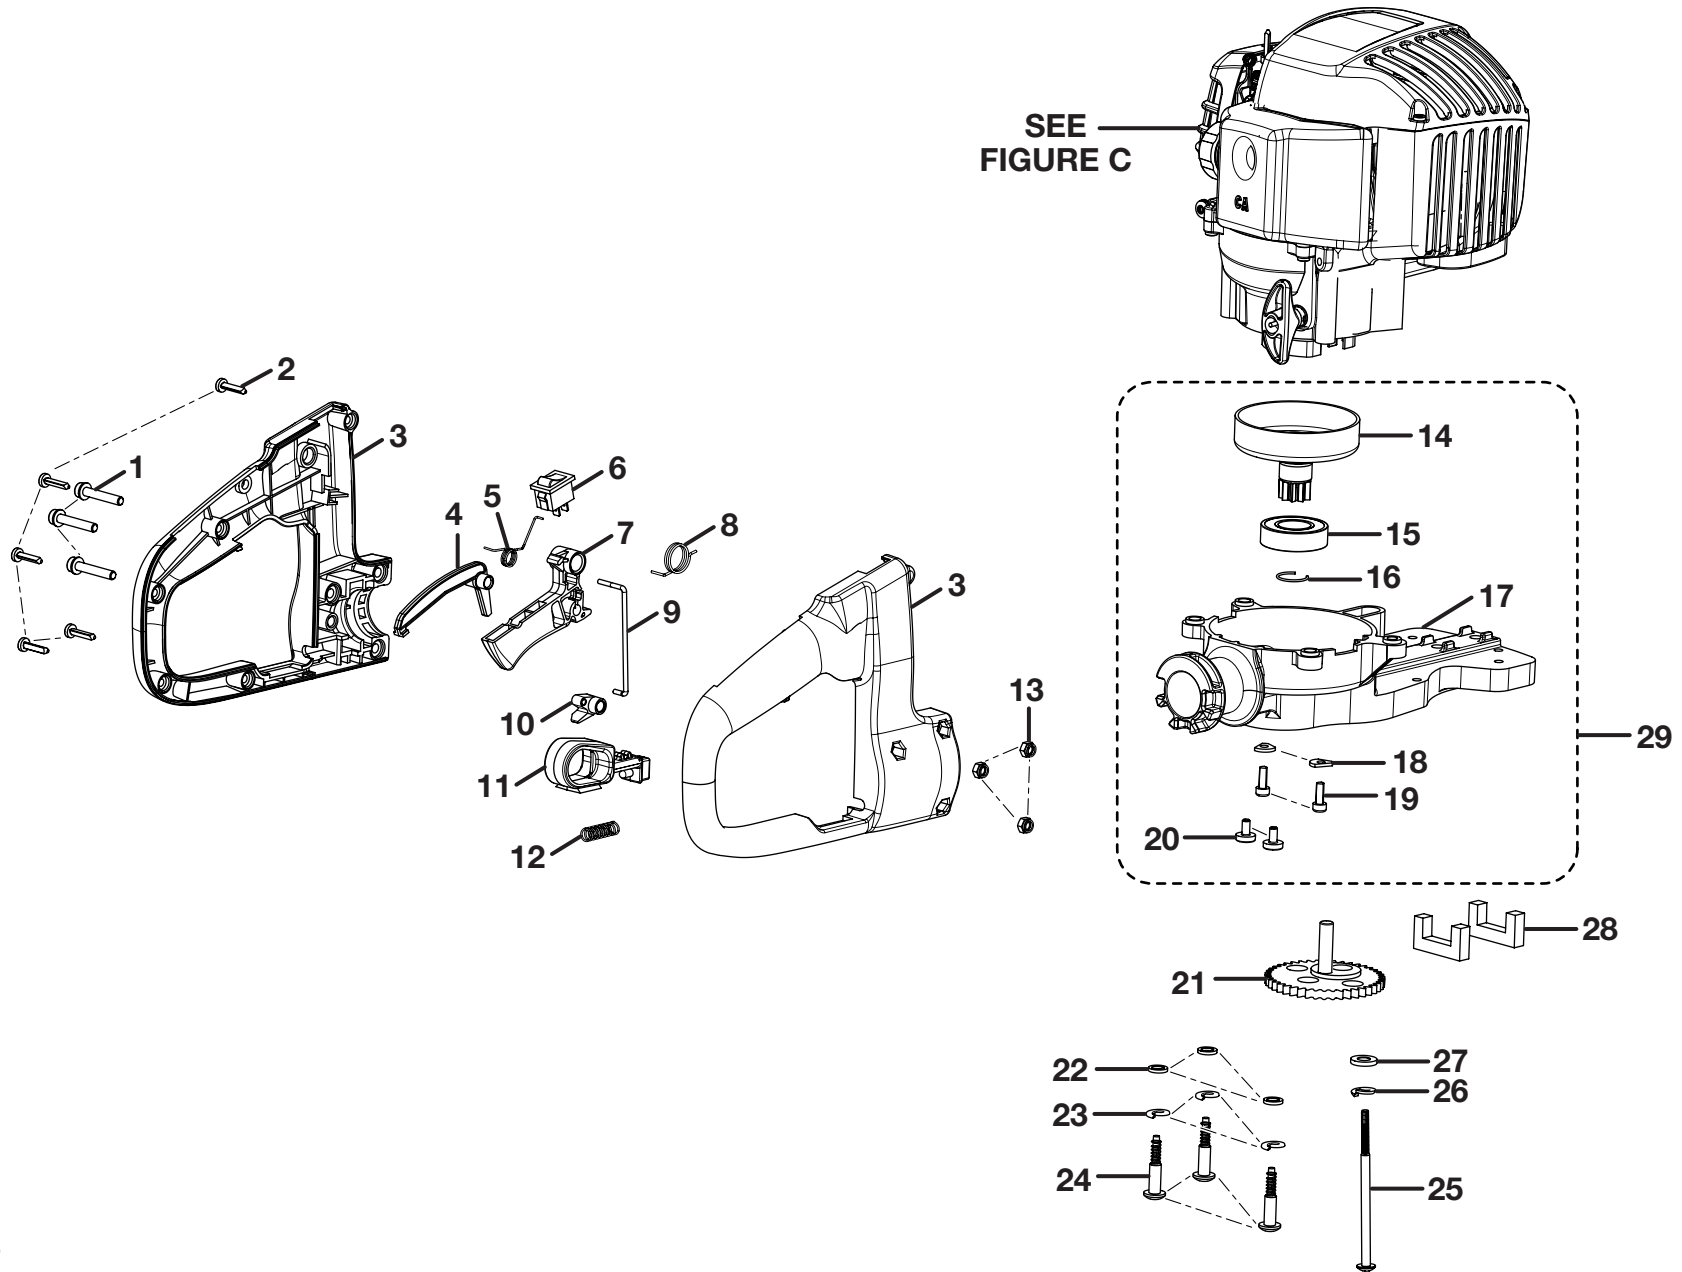

RYOBI 26cc HEDGE TRIMMER – MODEL NUMBER RY39500

Figure B

RYOBI 26cc HEDGE TRIMMER – MODEL NUMBER RY39500

PARTS LIST (FIGURE B)

KEY NO.	PART NUMBER	DESCRIPTION	QTY	KEY NO.	PART NUMBER	DESCRIPTION	QTY
1	660927005	* Screw (M5 x 28 mm).....	3	16	678187002	C-Ring	1
2	660466001	* Screw (M4 x 18 mm).....	5	17	640115001	Gear Box.....	1
3	120900033	Rear Handle Housing Assembly.....	1	18	638553001	Washer.....	2
4	518903001	Interlock Level	1	19	661559001	* Screw (M4 x 11 mm).....	2
5	678542002	Trigger Lock Spring	1	20	660925004	* Screw (M4 x 12 mm).....	2
6	760700002	Switch.....	1	21	308993002	Big Gear Assembly	1
7	518902001	Throttle Trigger	1	22	638554001	Washer.....	3
8	678582001	Trigger Spring	1	23	678433004	Spring Washer	3
9	678583001	Lock Level	1	24	660723001	* Screw (M5 x 27 mm).....	3
10	518913001	Rotate Level.....	1	25	660724001	* Screw (M4 x 80 mm).....	1
11	518904001	Rotate Lock Puller	1	26	678343002	Spring Washer	1
12	678542003	Rotate Lock Spring.....	1	27	638554002	Washer.....	1
13	678509001	* Hex Nut (M5 x 0.8).....	3	28	901665001	Felt Seal.....	2
14	308794003	Clutch Drum Assembly.....	1	29	308232001	Gear box Assembly (Inc. Key Nos. 14-20)	1
15	638660001	Ball Bearing	1				

* STANDARD HARDWARE ITEM – MAY BE PURCHASED LOCALLY