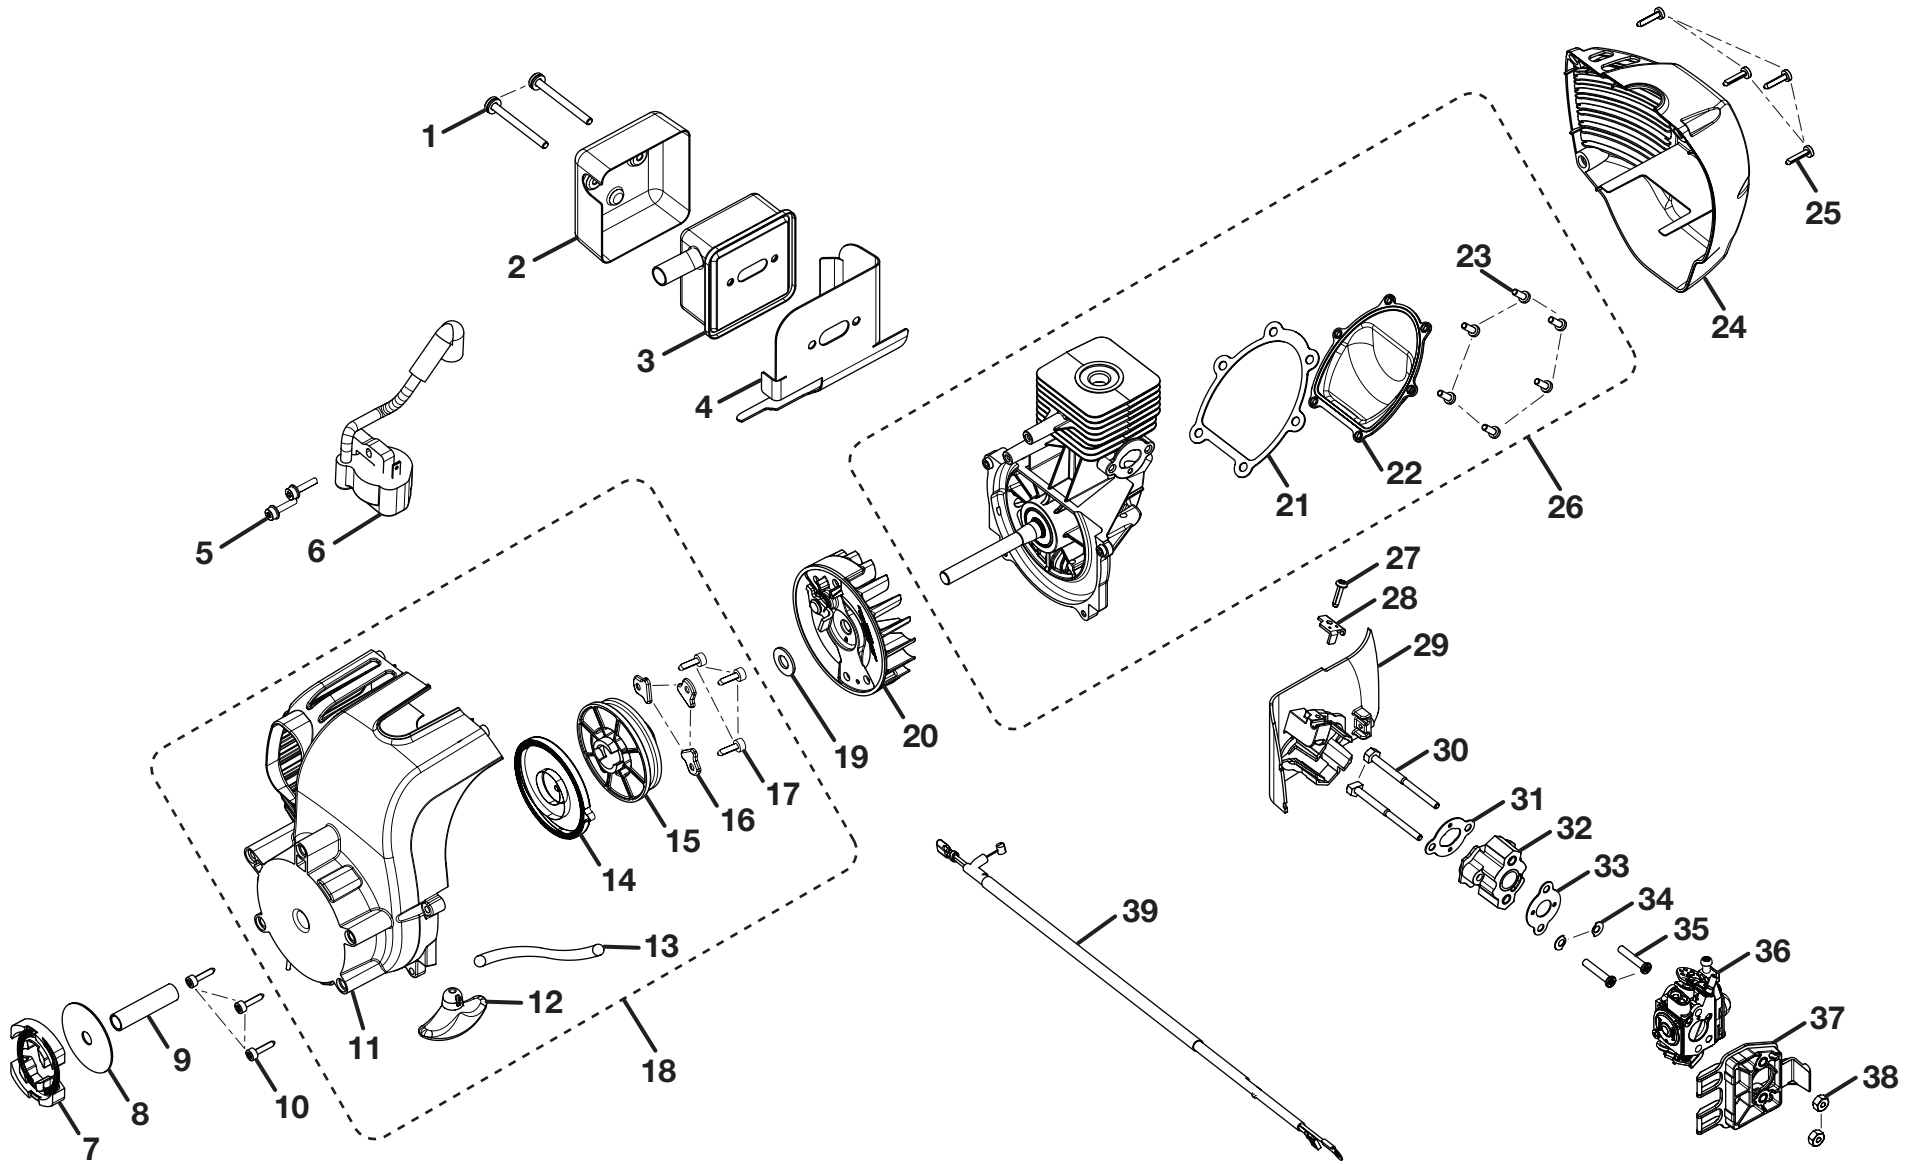

\* STANDARD HARDWARE ITEM – MAY BE PURCHASED LOCALLY

RYOBI 26cc HEDGE TRIMMER – MODEL NUMBER RY39500

Figure C

**RYOBI 26cc HEDGE TRIMMER – MODEL NUMBER RY39500**

**PARTS LIST (FIGURE C)**

<b>KEY NO.</b>	<b>PART NUMBER</b>	<b>DESCRIPTION</b>	<b>QTY</b>	<b>KEY NO.</b>	<b>PART NUMBER</b>	<b>DESCRIPTION</b>	<b>QTY</b>
1	660638003	* Screw (10-24 x 2-1/8 in.).....	2	21	901550001	Crankcase Cover Gasket.....	1
2	638442002	Heat Shield (Muffler) .....	1	22	638337001	Crankcase Cover .....	1
3	308990017	Muffler Assembly .....	1	23	660925003	* Screw (M4 x 12 mm).....	6
4	901452008	Muffler Gasket .....	1	24	518907001	Upper Housing .....	1
5	660968001	* Screw (M4 x 19 mm).....	2	25	660466001	* Screw (M4 x 18 mm).....	4
6	850108002	Ignition Module.....	1	26	309960003	Short Block Assembly (Inc. Key Nos. 21-23) .....	1
7	300960002	Clutch Assembly.....	1	27	660734001	* Screw (M4 x 16 mm).....	1
8	638090001	Washer.....	1	28	638133004	Clip Throttle Cable.....	1
9	638284002	Spacer Tube .....	1	29	518916001	Baffle Plate .....	1
10	660970001	* Screw (M4 x 16 mm).....	3	30	660927004	* Screw (M5 x 25 mm).....	2
11	308980003	Lower Housing .....	1	31	901551001	Intake Gasket.....	1
12	518820001	Starter Grip.....	1	32	518920001	Heat Dam.....	1
13	900849002	Starter Rope .....	1	33	901552002	Heat Dam Gasket .....	1
14	638033001	Spring & Container Assembly.....	1	34	638659002	* Washer.....	2
15	518501001	Starter Pulley .....	1	35	660927003	* Screw (M5 x 58 mm).....	2
16	638389001	Pulley Retainer.....	3	36	308054013	Carburetor .....	1
17	660967001	* Screw (M4 x 14 mm).....	3	37	518766001	Air Box Base.....	1
18	308981007	Lower Housing Start Assembly (Inc. Key Nos. 11-17).....	1	38	678027001	* Hex Nut (10-24) .....	2
19	650017001	Washer.....	1	39	309998001	Throttle Cable And Lead Wire Assembly.....	1
20	308674001	Flywheel Assembly .....	1				