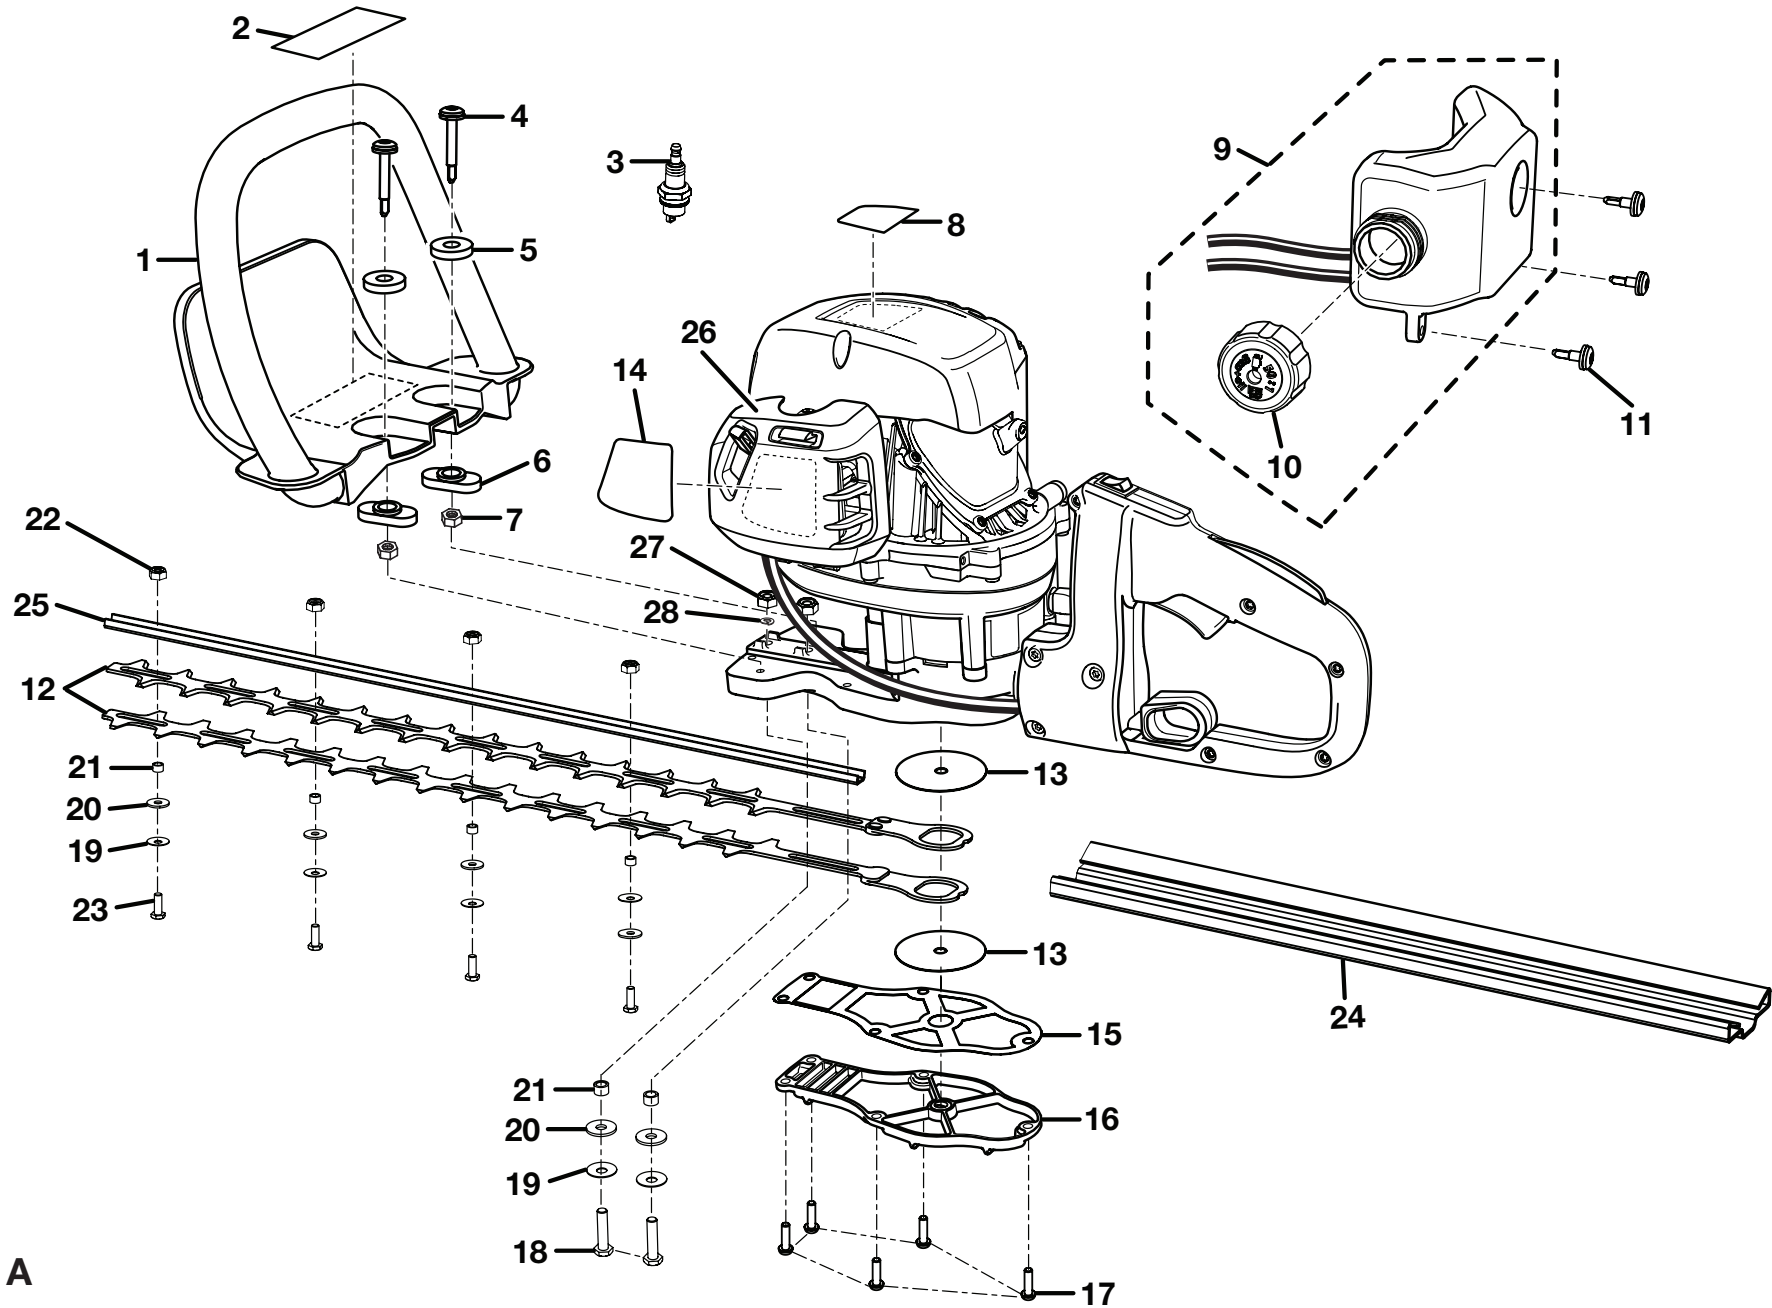

RYOBI 26cc HEDGE TRIMMER - MODEL NUMBER RY39500

Figure A

**RYOBI 26cc HEDGE TRIMMER – MODEL NUMBER RY39500**

**PARTS LIST (FIGURE A)**

KEY NO.	PART NUMBER	DESCRIPTION	QTY	KEY NO.	PART NUMBER	DESCRIPTION	QTY
1	120900035	Front Handle (Inc. Key No. 2).....	1	16	T308233001	Cover .....	1
2	940964006	Warning Label .....	1	17	660788003	* Screw (M5 x 17.5 mm Washer Hd.) .....	5
3	870174001	* Spark Plug (Champion RCJ6Y).....	1	18	660722002	* Screw (M6 x 26 mm) .....	2
4	660788004	* Screw (M5 x 26 mm) .....	2	19	678433003	* Washer .....	6
5	561960001	* Washer .....	2	20	678587001	* Washer .....	6
6	561961001	* Isolator .....	2	21	638668001	Spacer.....	6
7	678509001	* Lock Nut (M5 x 0.8 mm) .....	2	22	678490002	Lock Nut (M5) .....	4
8	940640014	Logo Label .....	1	23	660722001	* Screw (M6 x 17 mm) .....	4
9	308675010	Fuel Tank Assembly (Inc. Key No. 10).....	1	24	518921002	Scabbard .....	1
10	308680001	Fuel Cap.....	1	25	638665002	Blade Top Strap .....	1
11	660970002	Screw (M4) .....	3	26	120900034	Air Box Cover (Inc. Key No. 14) .....	1
12	308548011	Blade Assembly .....	1	27	678460002	* Lock Nut (M6) .....	2
13	638659001	* Washer .....	2	28	678433004	Spring Washer .....	2
14	940686026	Starting Label.....	1		987000243	Operator's Manual (960713001)	
15	901659001	Seal .....	1		10-03-08	(REV:04)	