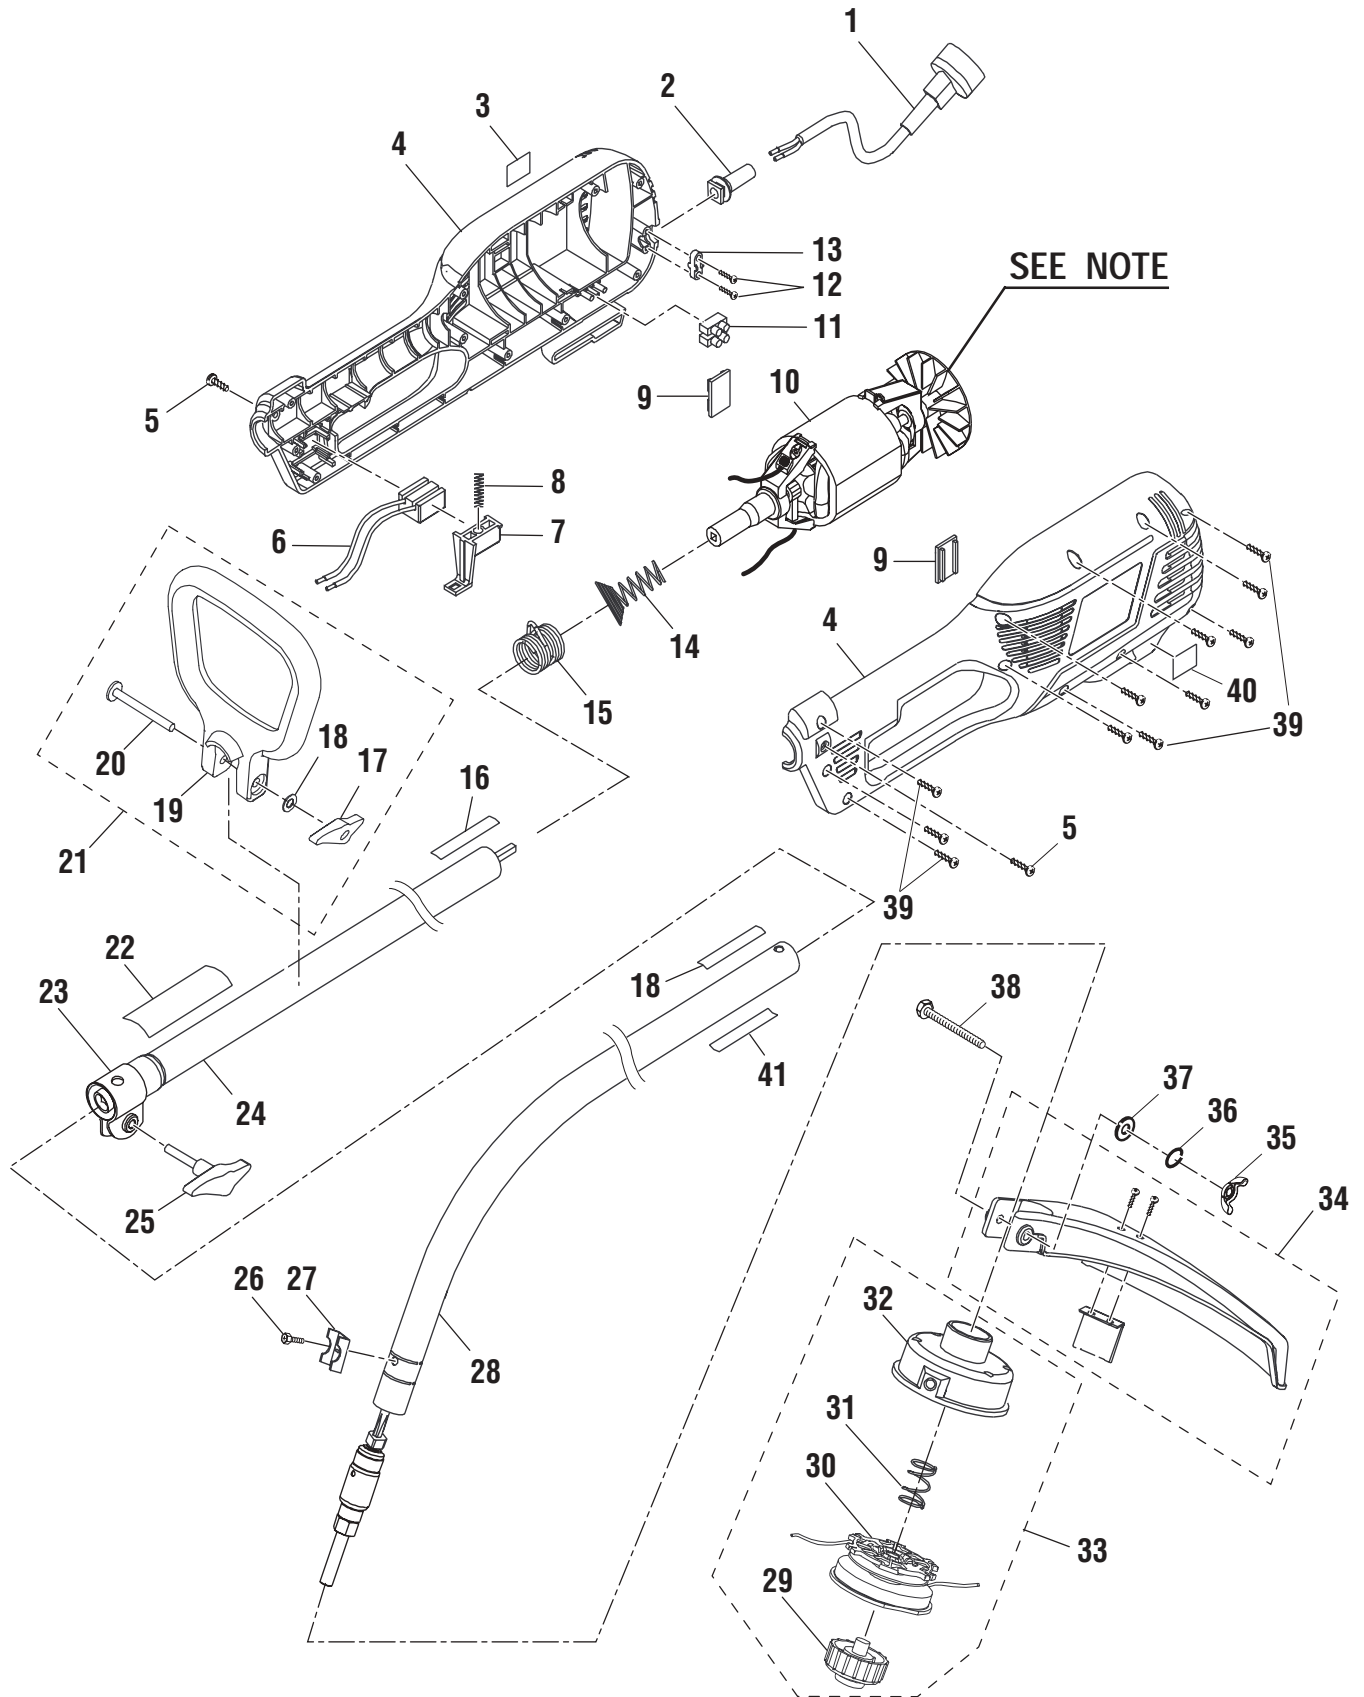

RYOBI 15 in. STRING TRIMMER – MODEL NUMBER RY41002

NOTE: The assembly shown represents an important part of the double insulated system. To avoid the possibility of alteration or damage to the system, service should be performed by your nearest Ryobi Authorized Service Center. For the service center nearest you call 1-800-525-2579.