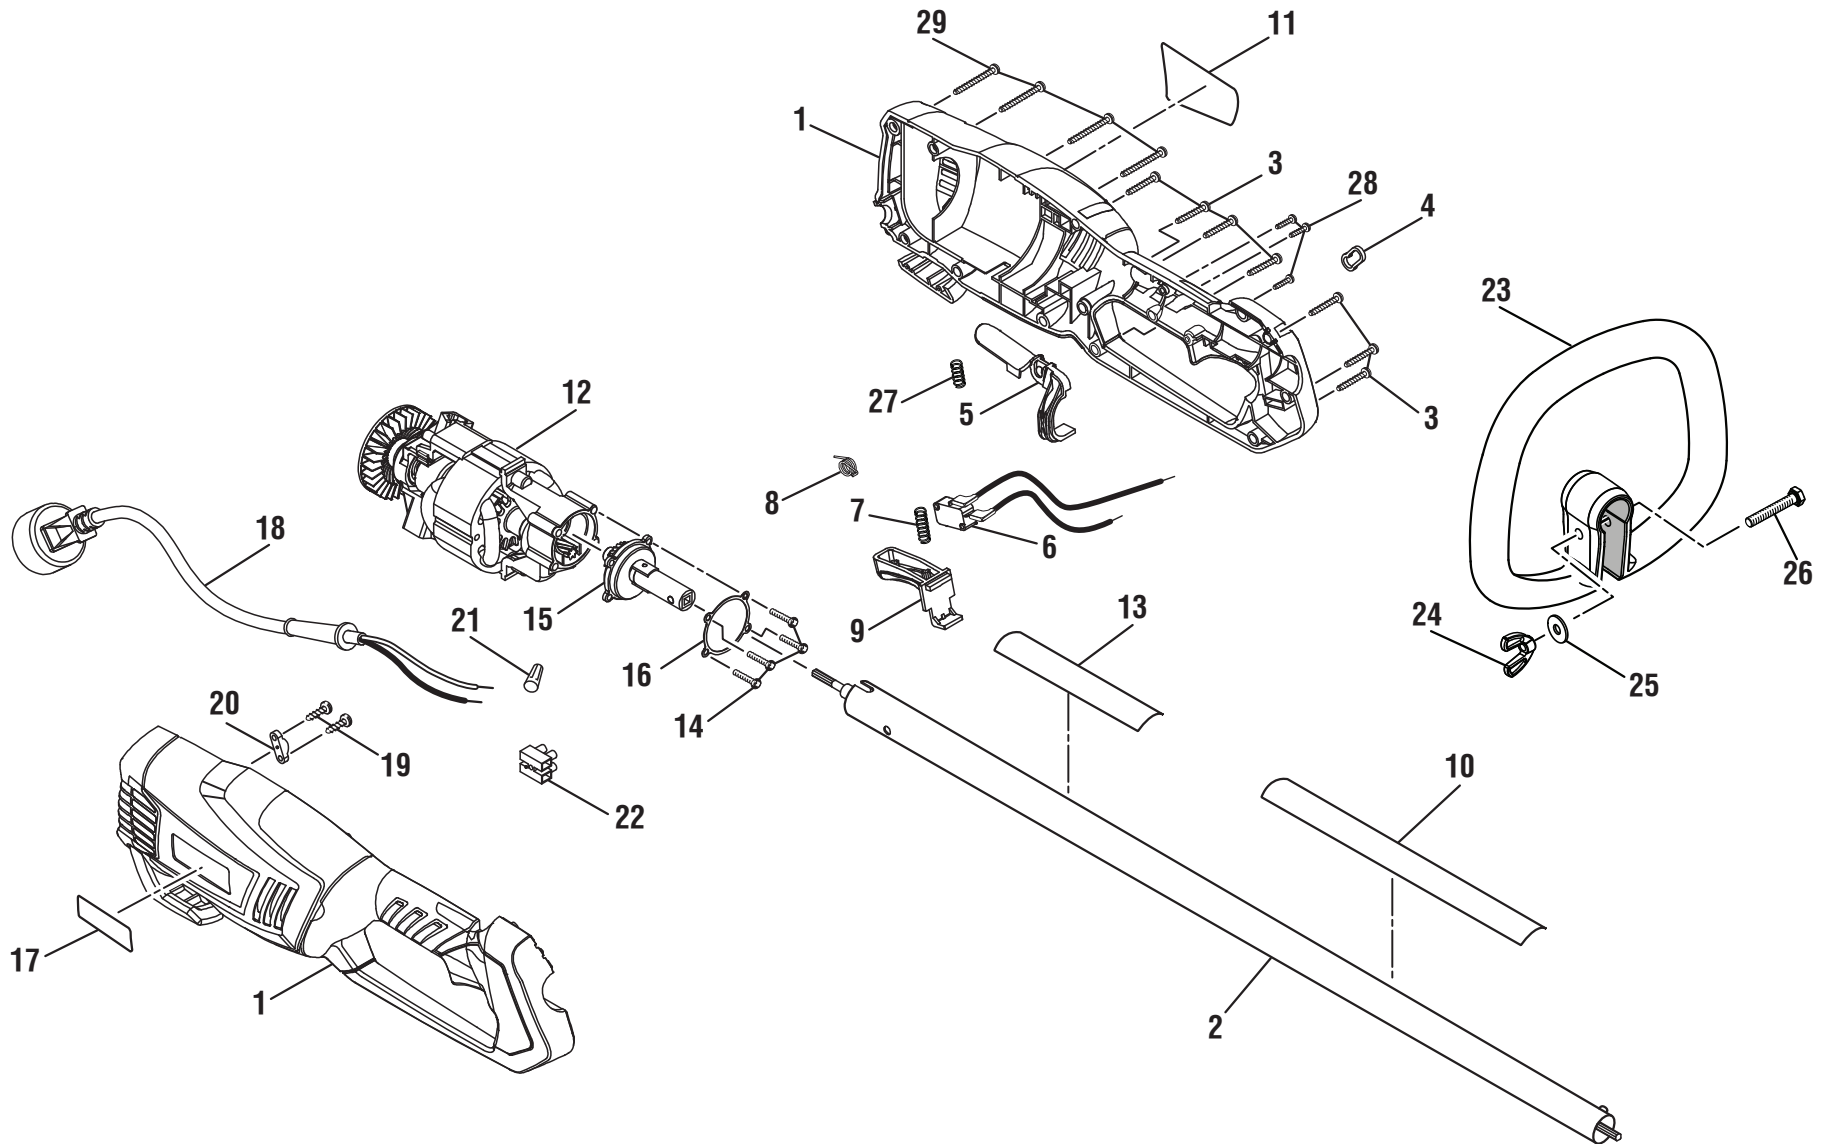

STRING TRIMMER – MODEL NO. RY41130

FIGURE A
FIGURA A

STRING TRIMMER – MODEL NO. RY41130

The model number will be found on a label attached to the motor housing. Always mention the model number in all correspondence regarding your **STRING TRIMMER** or when ordering parts.

PARTS LIST

KEY NO	PART NUMBER	DESCRIPTION	QTY	KEY NO	PART NUMBER	DESCRIPTION	QTY
1	31301511AG	Housing Assembly	1	16	34201511G	Rubber Gasket.....	1
2	33101711AG	Boom Assembly (Incl. Key Nos. 10 and 13).....	1	17	099627001003	Logo Label	1
3	3220313G	Screw (M4 x 14 mm).....	7	18	31102511G	Power Cord Assembly	1
4	33301511G	Strap Hook.....	1	19	3220345G	Screw (M3.5 x 12 mm).....	2
5	34101511AG	Lock-Out Lever	1	20	3410801G	Cord Clamp	1
6	31109511G	Switch Assembly w/Leads.....	1	21	36504161G	Wire Nut	1
7	33904511G	Compression Spring	1	22	36404167G	Terminal Block	1
8	33901511G	Torsion Spring.....	1	23	308991001	Front Handle Assembly (Inc. Key Nos. 24-26)	1
9	34101711G	Switch Trigger	1	24	34104511G	Wing Nut (1/4-20).....	1
10	099919001902	Warning Label (French and Spanish).....	1	25	678008001	Washer (1/4 in.).....	1
11	941588009	Data Label/Warning Label (English)	1	26	660643008	Bolt (1/4-20 x 40 mm)	1
12	36101511G	Motor Assembly.....	1	27	33902511G	Compression Spring	1
13	940657056	Icon Strip Label.....	1	28	32202301G	Screw (M2.9 x 10 mm).....	3
14	3220205G	Screw (M4 x 10 mm).....	4	29	3220106G	Screw (M4 x 18 mm).....	4
15	31105511G	Gear Assembly	1	Not Shown:			
					988000763	Operator's Manual	
					10-28-11 (Rev:01)		