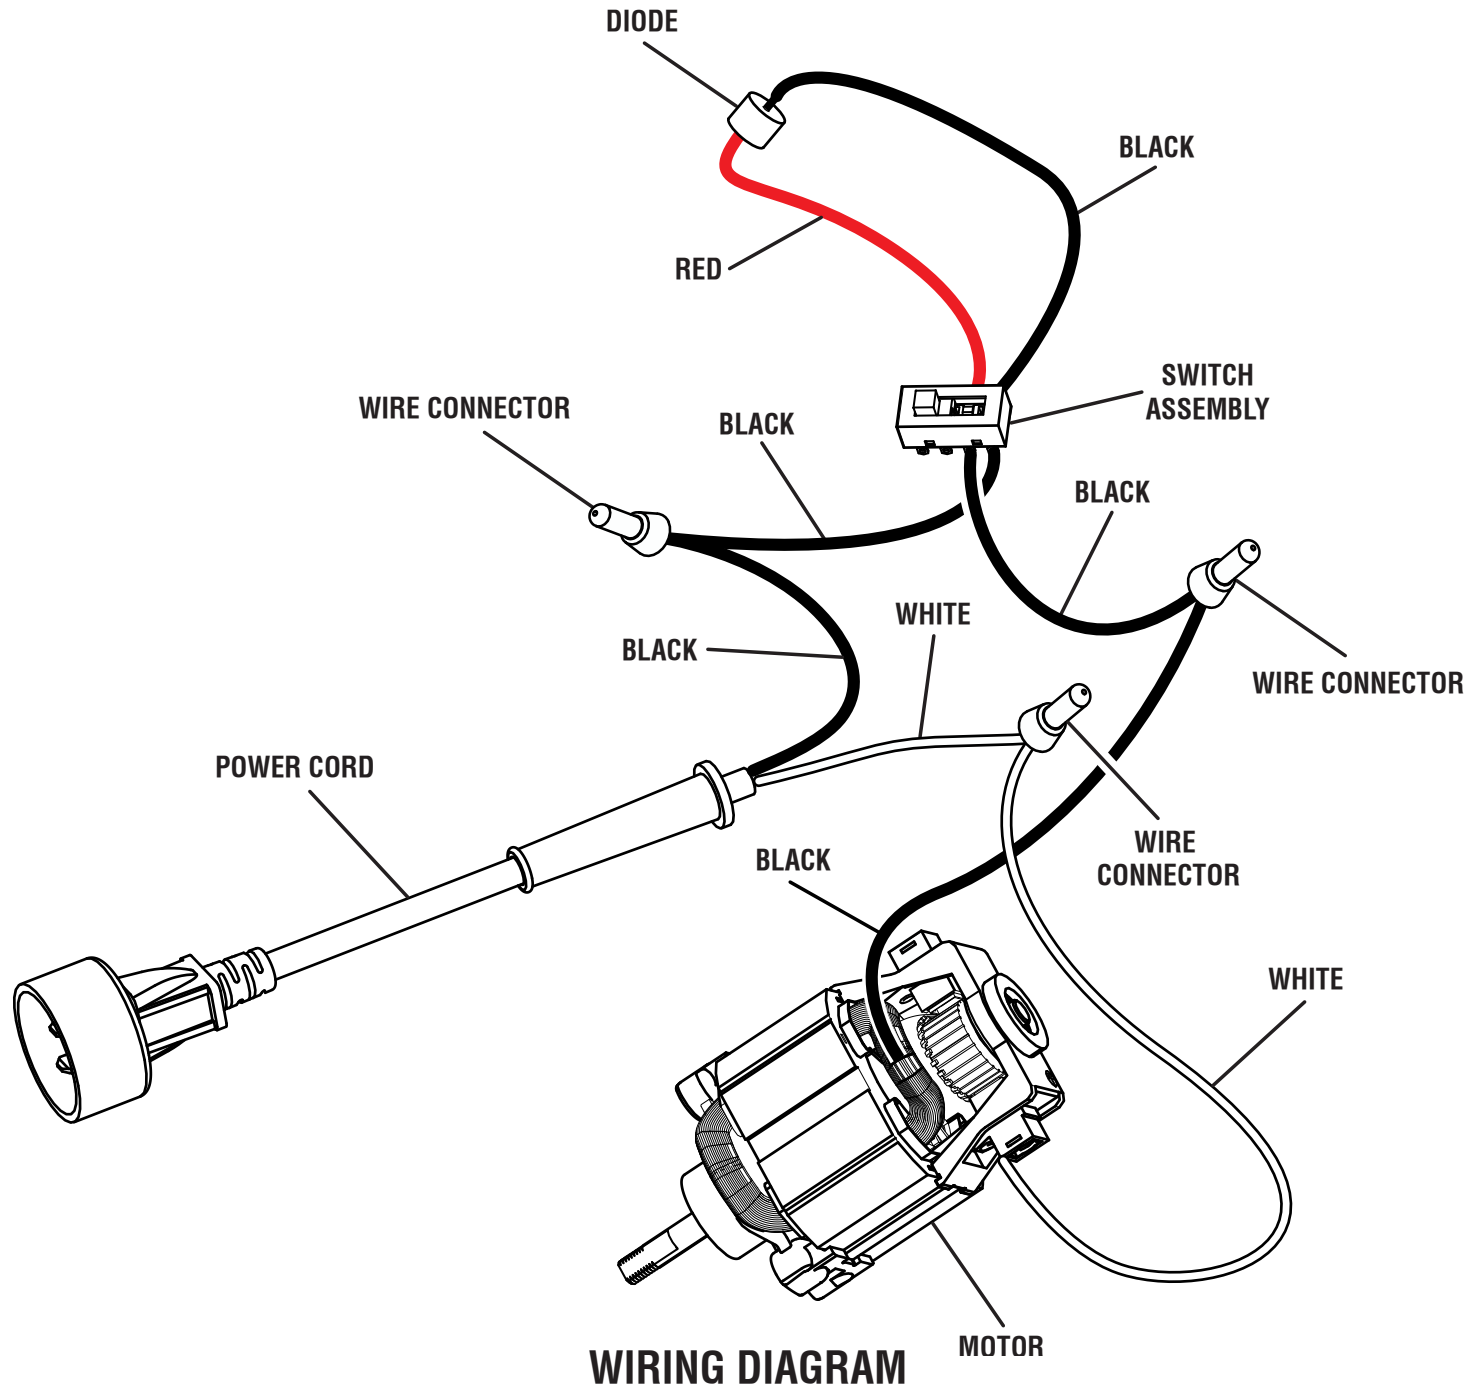

RYOBI ELECTRIC BLOWER – ITEM NOS. RY42102/RY421021/RY421021VN/RY421021VNM

The item number and manufacturing number will be found on a label attached to the upper boom. Always mention the item number and manufacturing number in all correspondence regarding your **ELECTRIC BLOWER** or when ordering replacement parts.

PARTS LIST

KEY NO.	PART NUMBER	DESCRIPTION	QTY	KEY NO.	PART NUMBER	DESCRIPTION	QTY
1	661817001	Screw (M4 x 14 mm, T15 Torx Pan Hd.)	9	15	790009004	Wire Connector	3
2	529412002	Inlet Guard	1	16	311797001	Power Cord Assembly	1
3	311796001	Housing Assembly (Inc. Key No. 17, RY42102/RY421021)	1	17	941588099	Data Label (RY42102)	1
	205150001	Housing Assembly (Inc. Key No. 17, RY421021VN)	1		941588170	Data Label (RY421021)	1
	205207001	Housing Assembly (Inc. Key No. 17, RY421021VNM, mfg. no. 095264101)	1		941588330	Data Label (RY421021VN)	1
	380006005	Housing Assembly (Inc. Key No. 17, RY421021VNM, mfg. no. 095264102)	1		941588370	Data Label (RY421021VNM, mfg. no. 095264101)	1
4	760565001	Switch and Fuse Assembly	1		941588480	Data Label (RY421021VNM, mfg. no. 095264102)	1
5	695040001	Bushing	1	18	940851081	Warning Label (Fr/Sp)	1
6	529410003	Fan w/Insert Nut	1	19	940851147	Icon Warning Label	1
7	940851148	8 Amp Label (Right)	1	20	940851083	8 Amp Label (Left)	1
8	312259001	Motor Housing Assembly	1	21	940851082	Warning Label	1
9	662167001	Screw w/Washers (M5 x 25 mm, T25 Torx Cap Hd.)	4	22	940705300	Logo Label	2
10	311793001	Outlet Housing Assembly (Inc. Key No. 22)	1	23	529408002	Tail Cone	1
11	529406001	Blower Tube	1	24	T662028001	Screw (M4 x 16 mm, T15 Torx Pan Hd.)	2
12	311794001	Handle Assembly (Inc. Key Nos. 7 and 19-21)	1	25	660024021	Screw (M4 x 20 mm, T20 Torx Pan Hd.)	4
13	529413001	Switch Trigger	1	26	742196002	Motor Assembly	1
14	523001003	Strain Relief Plate	1	NOT SHOWN:			
					991000493	Operator's Manual	
					8-16-19		
					(Rev:11)		

RYOBI ELECTRIC BLOWER – ITEM NOS. RY42102/RY421021/RY421021VN/RY421021VNM

WIRING DIAGRAM