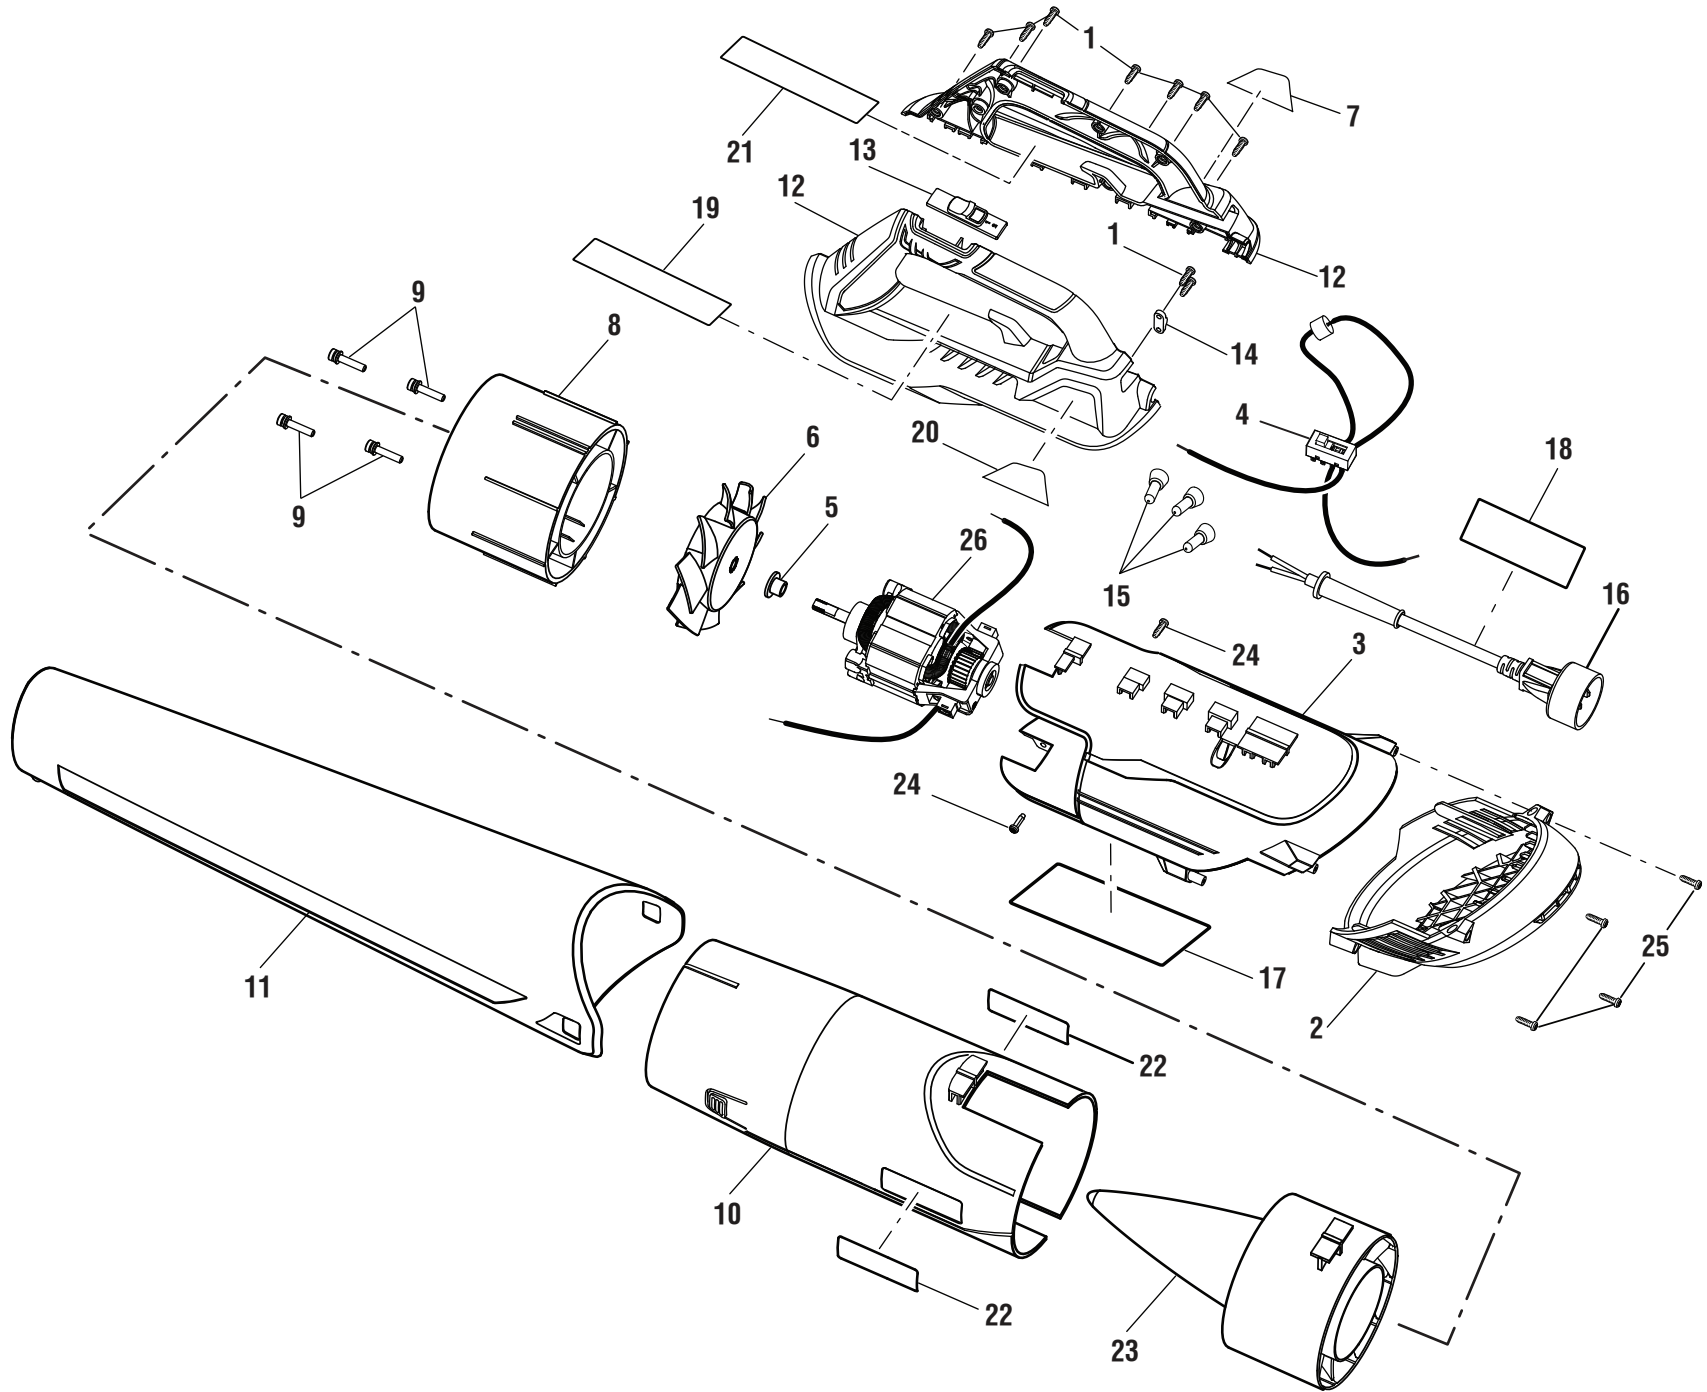

RYOBI ELECTRIC BLOWER – ITEM NOS. RY42102/RY421021/RY421021VN/RY421021VNM

RYOBI ELECTRIC BLOWER – ITEM NOS. RY42102/RY421021/RY421021VN/RY421021VNM

The item number and manufacturing number will be found on a label attached to the upper boom. Always mention the item number and manufacturing number in all correspondence regarding your **ELECTRIC BLOWER** or when ordering replacement parts.

PARTS LIST

KEY NO.	PART NUMBER	DESCRIPTION	QTY	KEY NO.	PART NUMBER	DESCRIPTION	QTY
1	661817001	Screw (M4 x 14 mm, T15 Torx Pan Hd.)	9	15	790009004	Wire Connector	3
2	529412002	Inlet Guard	1	16	311797001	Power Cord Assembly	1
3	311796001	Housing Assembly (Inc. Key No. 17, RY42102/RY421021)	1	17	941588099	Data Label (RY42102)	1
	205150001	Housing Assembly (Inc. Key No. 17, RY421021VN)	1		941588170	Data Label (RY421021)	1
	205207001	Housing Assembly (Inc. Key No. 17, RY421021VNM, mfg. no. 095264101)	1		941588330	Data Label (RY421021VN)	1
	380006005	Housing Assembly (Inc. Key No. 17, RY421021VNM, mfg. no. 095264102)	1		941588370	Data Label (RY421021VNM, mfg. no. 095264101)	1
4	760565001	Switch and Fuse Assembly	1		941588480	Data Label (RY421021VNM, mfg. no. 095264102)	1
5	695040001	Bushing	1	18	940851081	Warning Label (Fr/Sp)	1
6	529410003	Fan w/Insert Nut	1	19	940851147	Icon Warning Label	1
7	940851148	8 Amp Label (Right)	1	20	940851083	8 Amp Label (Left)	1
8	312259001	Motor Housing Assembly	1	21	940851082	Warning Label	1
9	662167001	Screw w/Washers (M5 x 25 mm, T25 Torx Cap Hd.)	4	22	940705300	Logo Label	2
10	311793001	Outlet Housing Assembly (Inc. Key No. 22)	1	23	529408002	Tail Cone	1
11	529406001	Blower Tube	1	24	T662028001	Screw (M4 x 16 mm, T15 Torx Pan Hd.)	2
12	311794001	Handle Assembly (Inc. Key Nos. 7 and 19-21)	1	25	660024021	Screw (M4 x 20 mm, T20 Torx Pan Hd.)	4
13	529413001	Switch Trigger	1	26	742196002	Motor Assembly	1
14	523001003	Strain Relief Plate	1	NOT SHOWN:			
					991000493	Operator's Manual	
					8-16-19		
					(Rev:11)