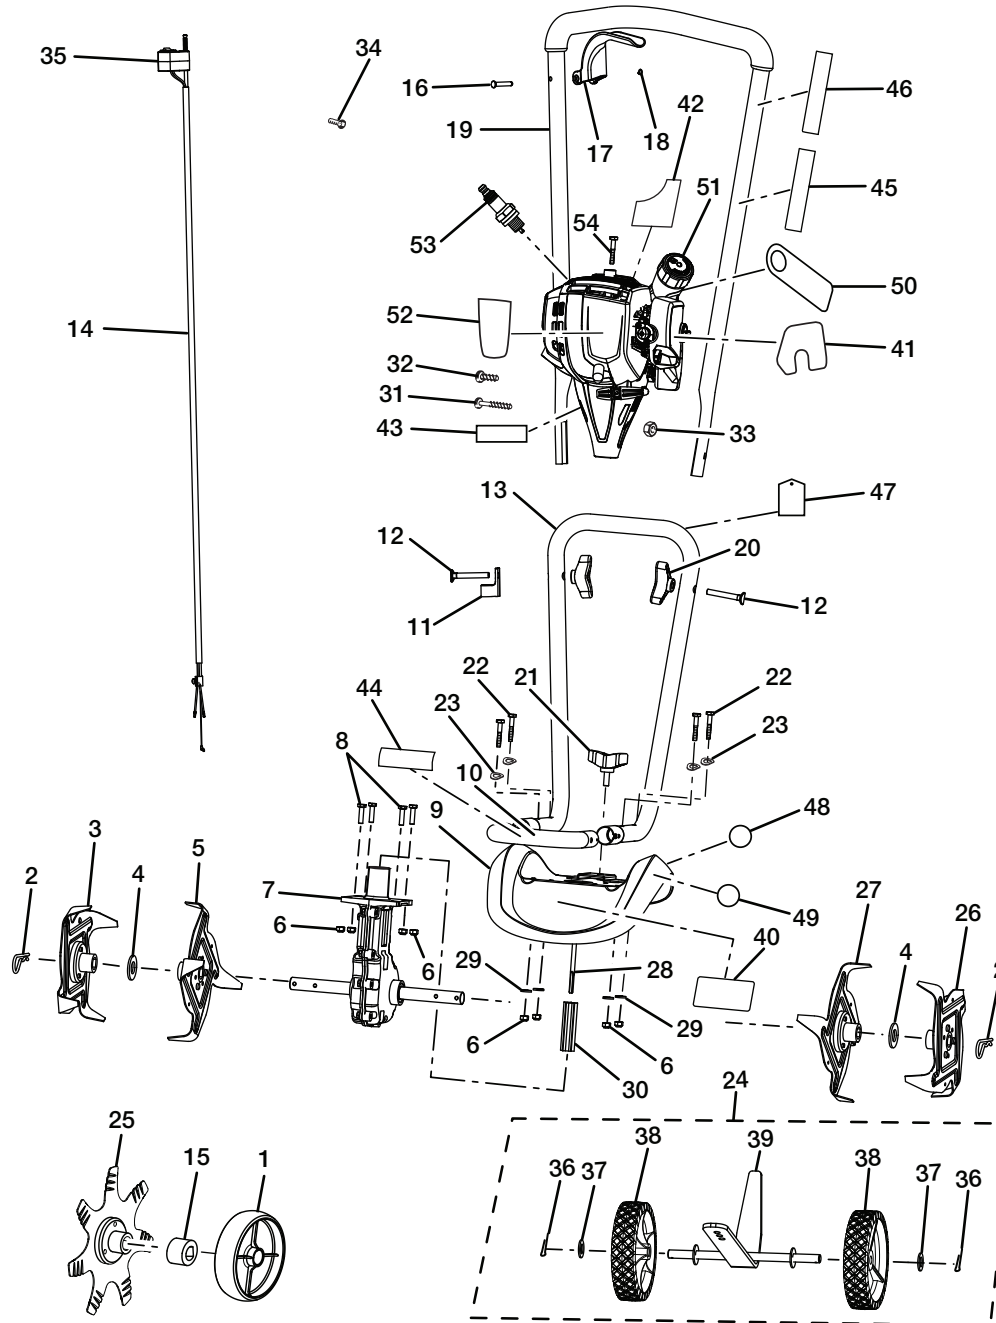

RYOBI 4-CYCLE CULTIVATOR - MODEL NO. RY64400

FIGURE A

RYOBI 4-CYCLE CULTIVATOR – MODEL NO. RY64400

PARTS LIST (FIGURE A)

KEY NO.	PART NUMBER	DESCRIPTION	QTY	KEY NO.	PART NUMBER	DESCRIPTION	QTY
1	519805001	Edger Wheel.....	1	32	660634001	Screw (8-16 x 3/8 in., T.F.).....	1
2	638001004	Clevis Pin	2	33	678029002	Hex Nut (M6).....	1
3	308693004	Tine D, Outer Left.....	1	34	660669001	Screw (8-16 x 1/2 in., T.F.).....	1
4	900755001	Felt Washer	2	35	760679001	Switch.....	1
5	308693003	Tine C, Inner Left.....	1	36	638635001	Cotter Pin.....	2
6	678132001	Lock Nut (1/4-20).....	8	37	638017002	Washer	2
7	220101002	Gear Box.....	1	38	308236002	Wheel Assembly (6 in. Dia.).....	2
8	660643002	Bolt (1/4-20 x 1 in.).....	4	39	310260001	Frame Assembly	1
9	310261002	Tine Shield Assembly.....	1	40	941485003	Ryobi Logo Label.....	1
10	310263002	Front Handle	1	41	941485005	Quick Start Label	1
11	519807001	Clip.....	1	42	940680023	Hot Surface Label	1
12	661527001	Bolt (M8 x 60 mm).....	2	43	940974010	Combustion Warning Label	1
13	638717002	Lower Handle.....	1	44	940654115	Front Handle Label.....	1
14	308330002	Throttle Cable Assembly (Incl. Key No. 55).....	1	45	940654082	Cultivator Warning Label.....	1
15	638163002	Spacer.....	1	46	941484001	Cultivator Icon Warning Label.....	1
16	638132001	Pin.....	1	47	941485007	Hang Tag (French/Spanish).....	1
17	518256003	Trigger	1	48	950119010	Foot Warning Label.....	1
18	678135001	Retaining Ring.....	1	49	940657037	Hand Warning Label	1
19	308629003	Upper Handle Assembly	1	50	940971028	Oil Warning Hang Tag	1
20	310262003	Knob (M8).....	2	51	310586001	Fuel Cap.....	1
21	310262001	Knob (M8 x 25 mm).....	1	52	941485004	Logo Label (4-Cycle).....	1
22	660643001	Bolt (1/4-20 x 1-1/2 in.).....	4	53	870217001 *	Spark Plug (Champion RZ7C).....	1
23	690696001	Curved, Washer	4	54	660510005	Screw (M5 x 20 mm)	1
24	308213005	Wheel/Drag Stake Assembly (Incl. Key No. 36-39)	1	Not Shown:			
25	310594001	Edging Tine	1	55	901454002	Filter	1
26	308693001	Tine A, Outer Right.....	1	56	310266001	Airbox Cover	1
27	308693002	Tine B, Inner Right	1	57	987000519	Operator's Manual (960206001).....	1
28	620888002	Drive Shaft	1		10-21-10		
29	678013001	Washer	4		(Rev:04)		
30	518132007	Liner	1				
31	660697002	Screw (M6 x 20 mm)	1				