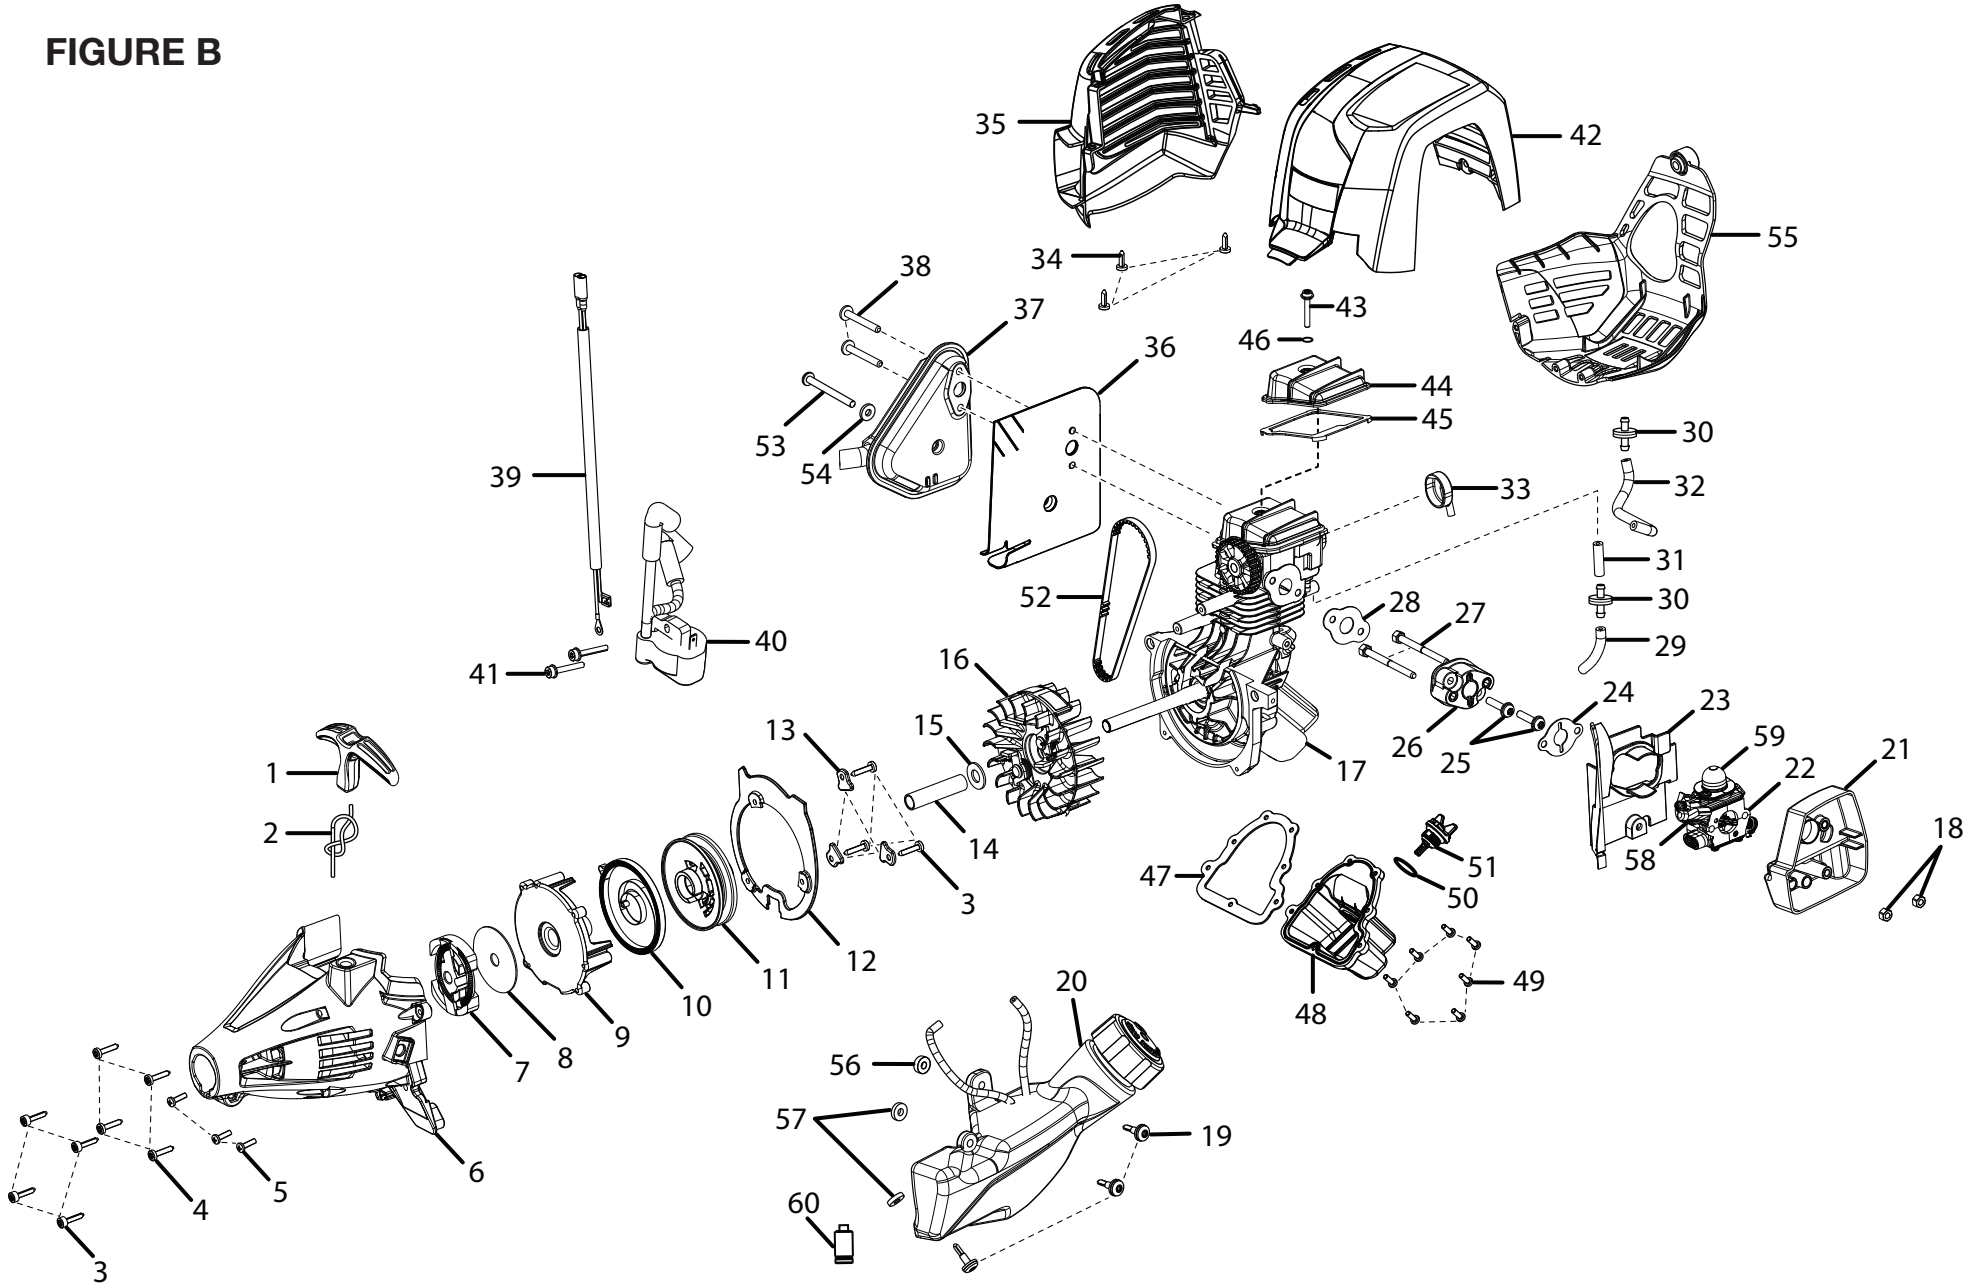

FIGURE B

RYOBI 4-CYCLE CULTIVATOR – MODEL NO. RY64400

PARTS LIST (FIGURE B)

KEY NO.	PART NUMBER	DESCRIPTION	QTY	KEY NO.	PART NUMBER	DESCRIPTION	QTY
1	511731004	Starter Grip.....	1	31	570710003	Breather Hose	1
2	900849002	Starter Rope.....	1	32	570710005	Breather Hose	1
3	660466001	Screw (M4 x 18 mm)	7	33	570401001	Breather Fitting.....	1
4	660970001	Screw (M4 x 16 mm)	4	34	660466002	Screw (M4 x 12 mm)	3
5	T660619001	Screw (#6 x 1/2 in. T.F.)	3	35	519804001	Muffler Housing	1
6	310304001	Starter Housing Assembly	1	36	901702002	Muffler Gasket.....	1
7	300960002	Clutch Assembly	1	37	309324001	Muffler Assembly.....	1
8	638090001	Washer	1	38	661143001	Muffler Bolt (M5 x 42 mm).....	2
9	518994001	Starter Baffle	1	39	308863022	Electrical Lead Wire Assembly.....	1
10	638033001	Spring & Container.....	1	40	309263002	Ignition Module	1
11	518501001	Pulley.....	1	41	660968001	Screw (M4 x 19 mm)	2
12	518996001	Air Dam	1	42	518142002	Top Housing	1
13	638389001	Pulley Retainer	3	43	660780002	Screw (M4 x 27 mm total, 14 mm threaded).....	1
14	638284002	Spacer Tube	1	44	638692001	Cam Cover	1
15	650017001	Washer	1	45	901705001	Gasket.....	1
16	309011001	Flywheel Assembly.....	1	46	570400002	O-Ring.....	1
17	309921009	Short Block Assembly (Incl. Key Nos. 43-52)	1	47	570709002	Gasket.....	1
18	678180002	Nut (M5).....	2	48	518924002	Oil Pan.....	1
19	660970008	Screw (M4)	3	49	660925003	Screw (M4 x 12 mm)	7
20	310590001	Fuel Tank & Cap Assembly	1	50	570400001	O-Ring.....	1
21	519792002	Air Box Base	1	51	518629002	Oil Cap/Dipstick	1
22	309368001	Carburetor Assembly	1	52	901656002	Timing Belt	1
23	518692004	Air Baffle.....	1	53	660347001	Muffler Bolt (M5 x 50 mm).....	1
24	900809003	Carburetor Gasket.....	1	54	638576002	Washer	1
25	660629003	Screw (M5 x 23 mm)	2	55	518548001	CE Cover (Bottom Cover).....	1
26	518143001	Heat Dam	1	56	901189001	Washer (Plastic).....	1
27	661509001	Bolt.....	2	57	638576001	Washer	2
28	901657002	Heat Dam Gasket.....	1	58	521523001	Choke Lever	1
29	570710002	Breather Hose	1	59	561635001	Primer Bulb	1
30	308826002	Check Valve.....	2	60	300759005	Fuel Filter.....	1