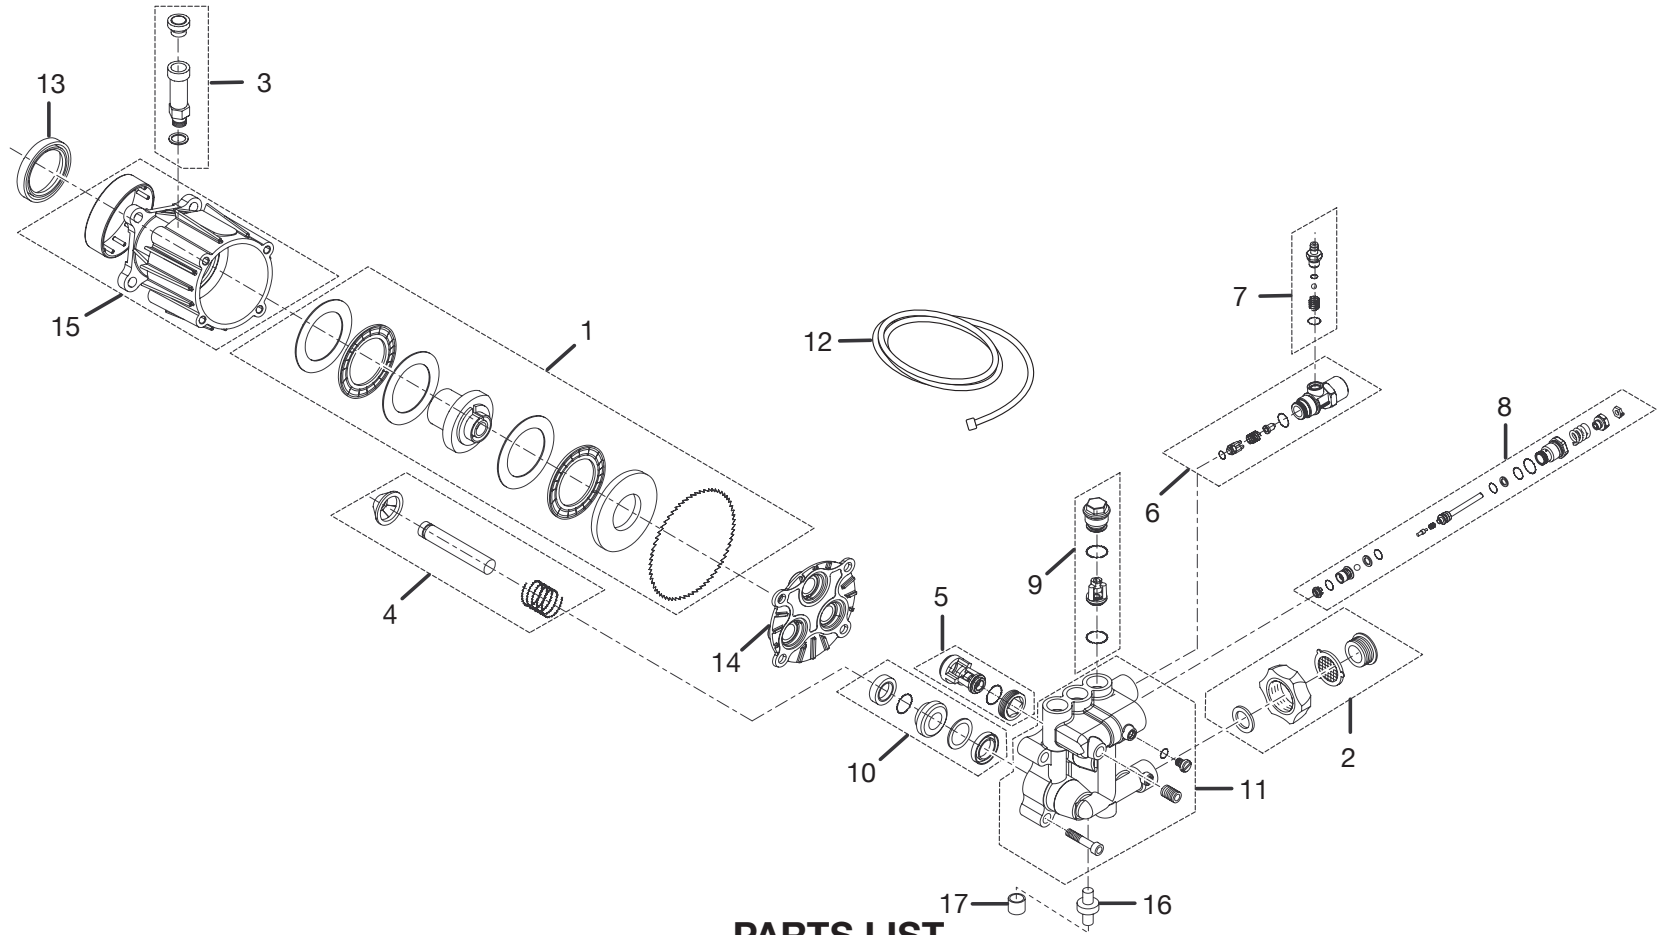

RYOBI GASOLINE PRESSURE WASHER – MODEL NUMBER RY80030

PARTS LIST

KEY NO.	PART NO.	DESCRIPTION	QTY.	KEY NO.	PART NO.	DESCRIPTION	QTY.
1	KTR192401	WOBBLE PLATE KIT	1	10	KTR192406	PACKING KIT.....	1
2	KTR183477	GARDEN HOSE KIT.....	1	11	KTR192407	PUMP HEAD KIT	1
3	KTR183478	OIL BREATHER VALVE KIT.....	1	12	KTR191352	CHEMICAL SUCTION TUBE KIT.....	1
4	KTR180891	PISTON KIT	1	13	GUGO92365	FLANGE OIL SEAL	1
5	KTR192402	SMALL VALVE KIT	1	14	MFVR90014	CARTER.....	1
6	KTR192403	INLET CONNECTOR KIT	1	15	MFVR90004	FLANGE ASSEMBLY	1
7	KTR191351	DETERGENT SUCTION KIT	1	16	985904001	THERMAL RELIEF VALVE	1
8	KTR192404	BY-PASS VALVE KIT.....	1	17	570575001	RUBBER TUBE.....	1
9	KTR192405	SMALL VALVE KIT	1