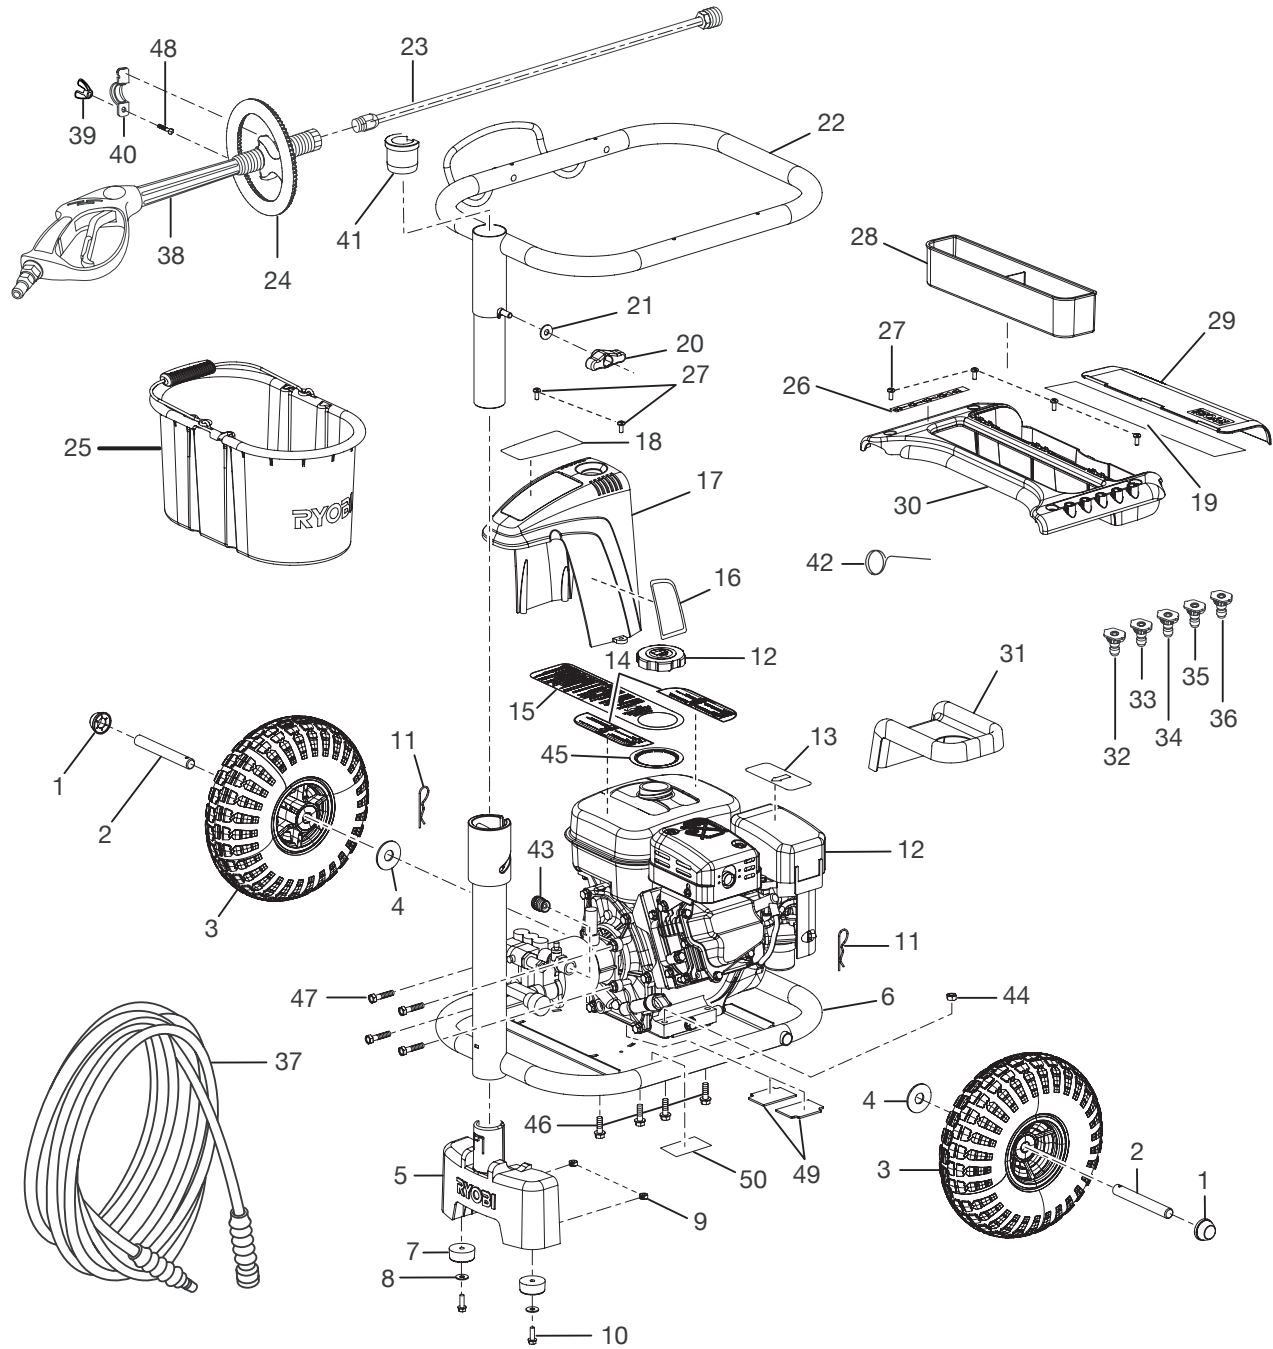

RYOBI GASOLINE PRESSURE WASHER – MODEL NUMBER RY80030

RYOBI GASOLINE PRESSURE WASHER – MODEL NUMBER RY80030

The model number will be found on a plate attached to the engine housing. Always mention the model number in all correspondence regarding your **Pressure Washer** or when ordering repair parts.

PARTS LIST

KEY NO.	PART NO.	DESCRIPTION	QTY.
1	985648001	PUSH CAP.....	2
2	985646001	AXLE.....	2
3	985650001	WHEEL ASSEMBLY.....	2
4	638128001	WASHER.....	2
5	985651001	FOOT.....	1
6	985691001	LOWER TUBE BODY.....	1
7	985652001	WEAR PAD.....	2
8	638128003	WASHER.....	2
9	678016002	* NYLON LOCK NUT (1/4-20).....	2
10	660738001	* SCREW (1/4-20 X 3/4 in. HEX HD.).....	2
11	985647001	HITCH PIN.....	2
12	***	ENGINE, ROBIN (EX21).....	1
13	986115001	LABEL, HOT SURFACE WARNING.....	1
14	986116001	LABEL, WARNING.....	1
15	986112001	LABEL, CAUTION.....	1
16	986111001	LABEL, PUMP DESIGNATOR.....	1
17	985662001	PUMP COVER.....	1
18	986072001	LABEL, QUICK START GUIDE.....	1
19	986113001	QUICK START GUIDE.....	1
20	985771001	KNOB (5/16 in.).....	1
21	638128002	WASHER (5/16 in.).....	1
22	985685001	UPPER TUBE BODY.....	1
23	985675001	SPRAY WAND EXTENSION.....	1
24	985672001	HANDLE.....	1
25	985663001	DETERGENT BUCKET.....	1
26	986073001	LABEL, NOZZLE.....	1
27	985670001	SCREW (12-14 TYPE B THREAD).....	6
28	985669001	TRAY INSERT.....	1
29	985668001	LID.....	1