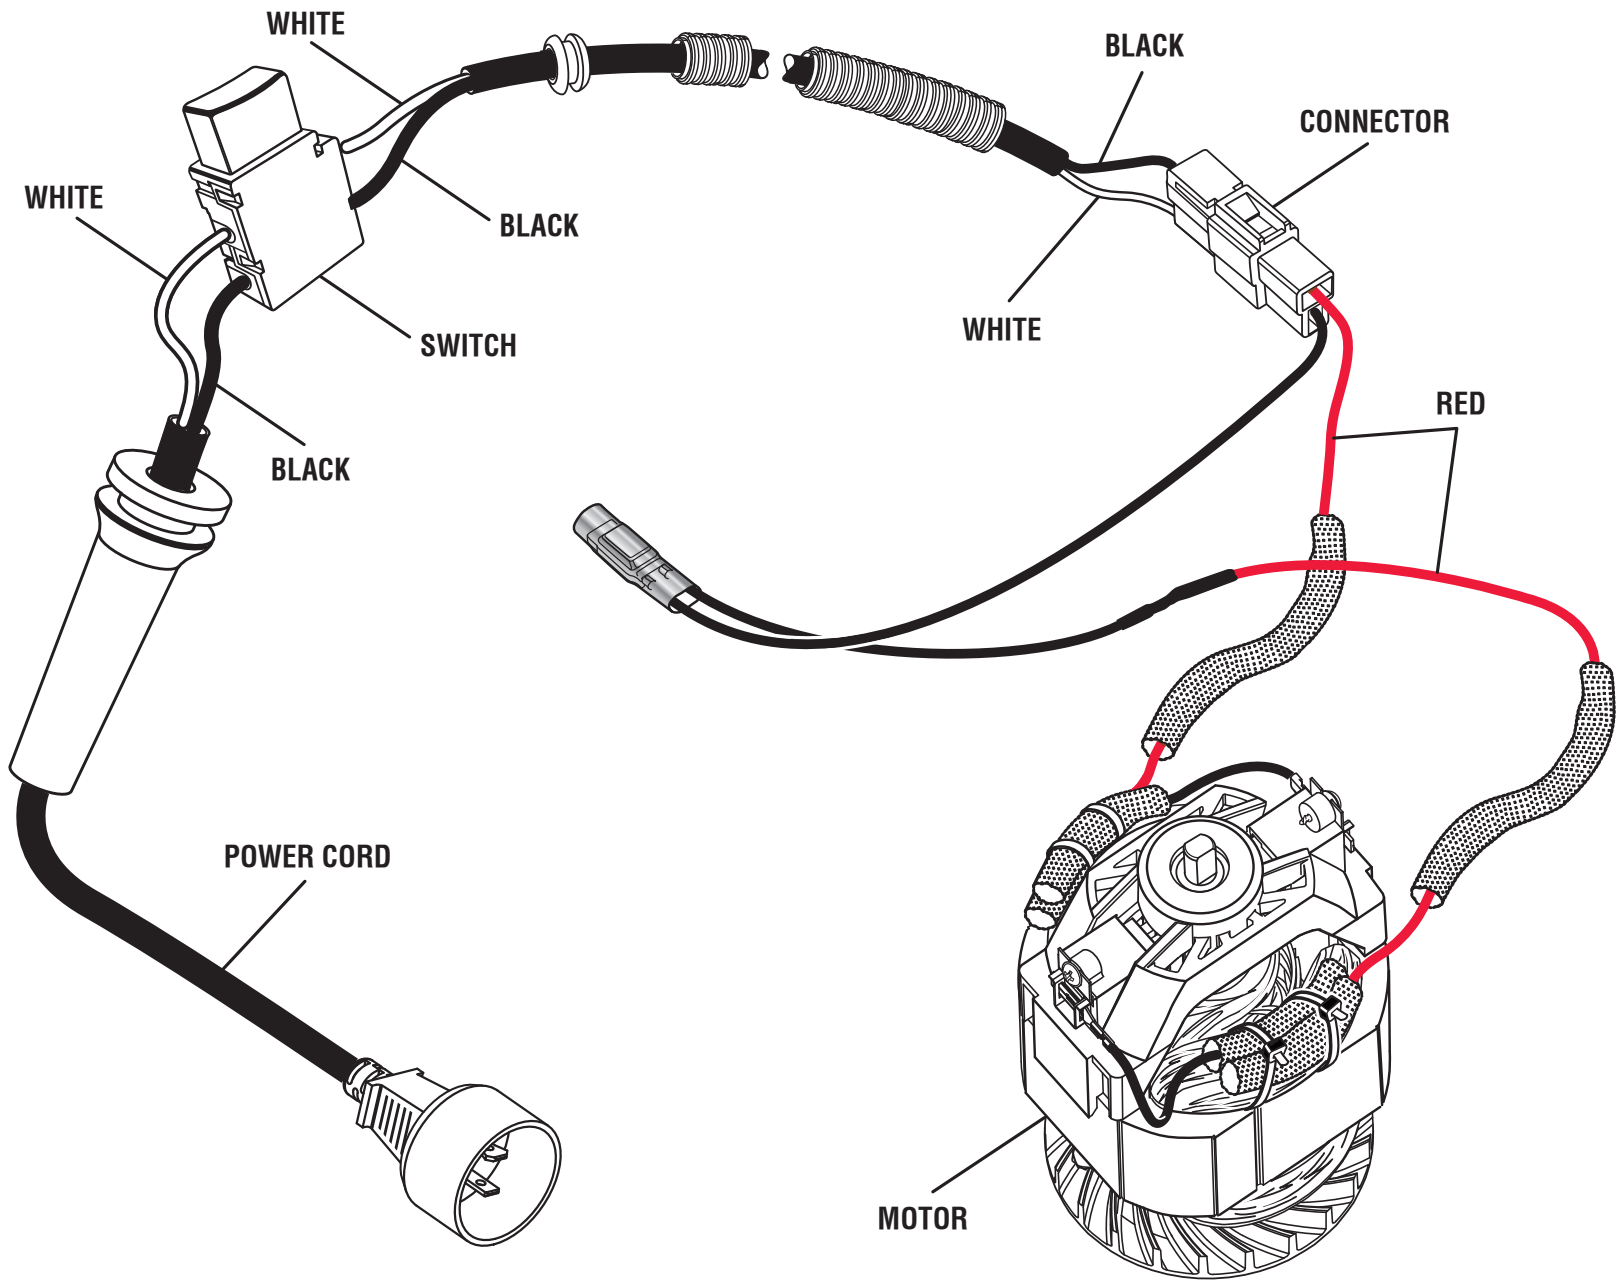

RYOBI LAWN MOWER – ITEM NO. RYAC130

The model number will be found on a label attached to the deck. Always mention the model number in all correspondence regarding your **LAWN MOWER** or when ordering replacement parts.

FIGURE A PARTS LIST

Key Part No. Number	Description	Qty	Key Part No. Number	Description	Qty
43	099749004043 Cord Clamp	1	64	099749004065 Bag Cover Plug (Right)	1
44	099749004044 Rear Skirt	1	65	099749004066 Button Support	1
45	099749004045 Rear Skirt Plate.....	1	66	099749004067 Bag Cover.....	1
46	099749004046 Bearing 6902Z	1	67	099749004068 Handle.....	1
47	099749004047 Screw (M4.2 x 18 mm).....	7	68	099749004069 Bag Indicator	1
48	099749004048 Motor	1	69	099749004070 Bag	1
49	099749004050 Dust Proof Motor Cover.....	2	70	099749004071 Bag Cover Plug (Left).....	1
50	099749004051 Rear Discharge Door	1	71	940657270 Side Warning Label.....	1
51	099749004052 Mulching Plug	1	72	940657269 Waring Icon Label	1
52	099749004053 Rear Cover.....	1	73	940705383 Front Logo Label.....	1
53	099749004054 Rear Wheel Axle	1	74	940851277 Height Adjustment Label	1
54	099749004055 Rear Lift Rod.....	1	75	940851278 Feature Label	1
55	099749004056 Screw (M4.2 x 12 mm).....	3	76	940851279 Feature Label	1
56	099749004057 Screw w/Washer (M4.8 x 18 mm).....	1	77	941641001 Danger Label	1
57	099749004058 Retention Spring.....	1	78	941588166 Data Label.....	1
58	099749004059 Air Inlet (Left).....	1		Not Shown:	
59	099749004060 Axle Bracket.....	1		099749004049 Belt	
60	099749004061 E-Ring	2		995000157 Operator's Manual	
61	099749004062 Rear Door Axle.....	1		10-13-17	
62	099749004063 Torsion Spring (Rear Door).....	1		(Rev:02)	
63	099749004064 Bag Frame	1			

RYOBI LAWN MOWER – ITEM NO. RYAC130

WIRING DIAGRAM