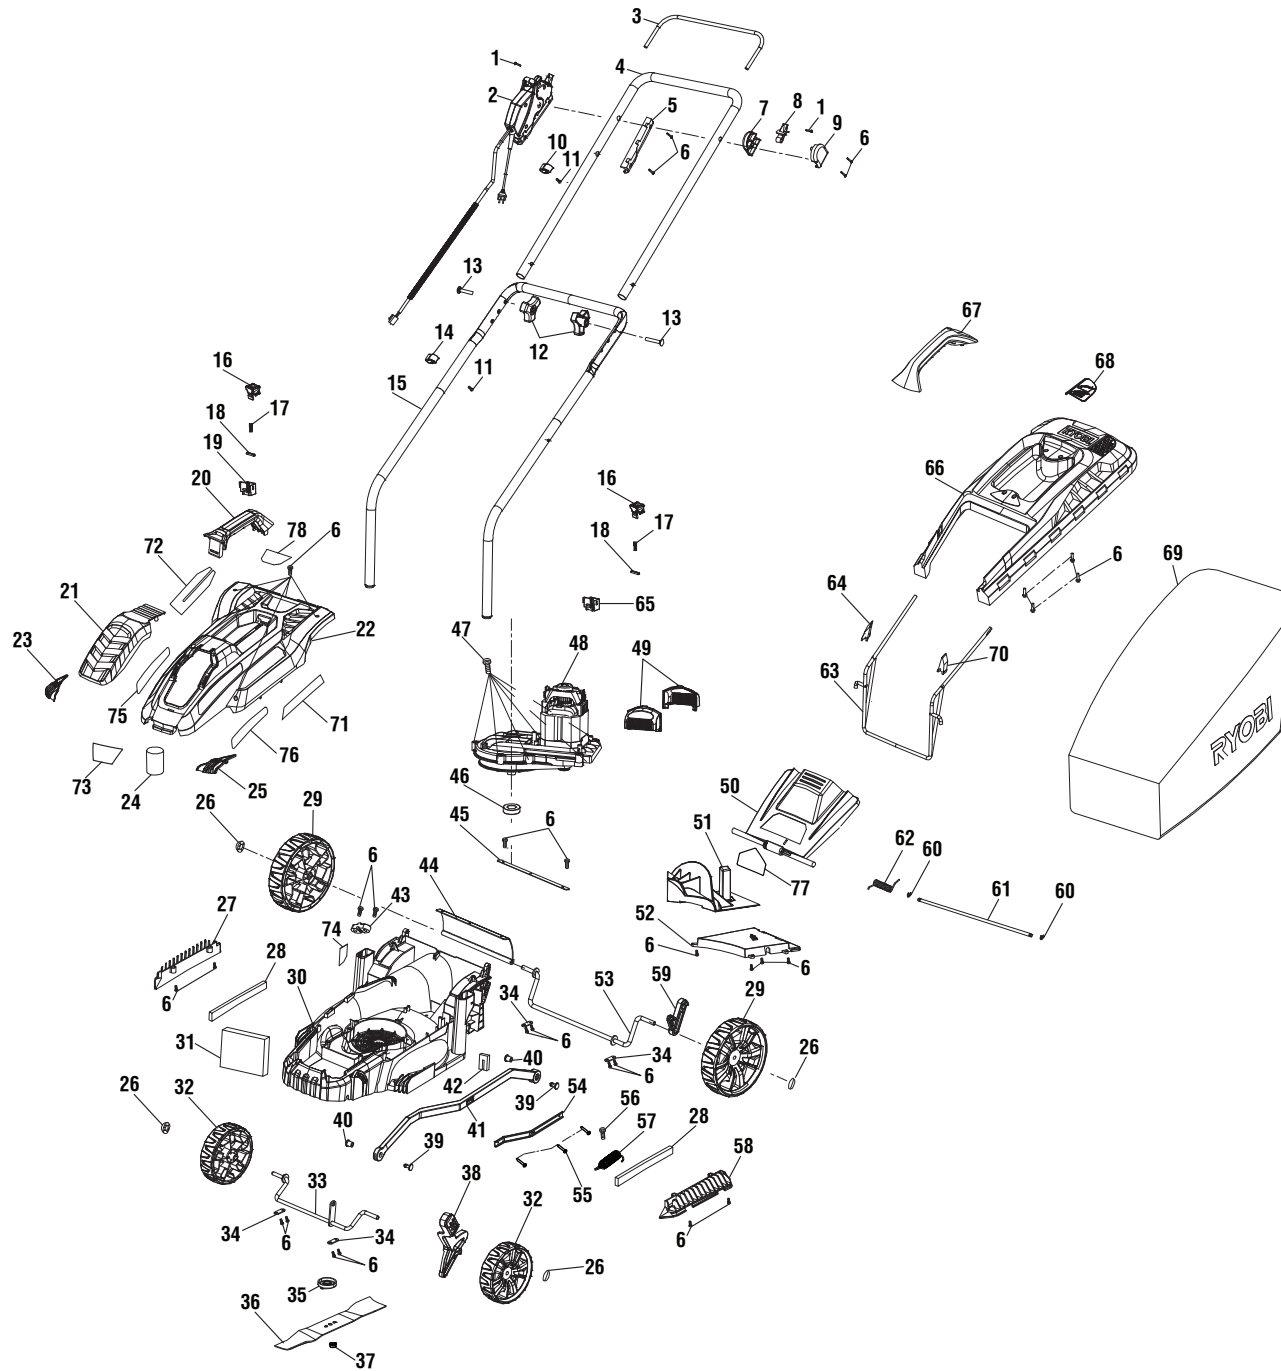

RYOBI LAWN MOWER – ITEM NO. RYAC130

The model number will be found on a label attached to the deck. Always mention the model number in all correspondence regarding your **LAWN MOWER** or when ordering replacement parts.

FIGURE A PARTS LIST

Key Part No. Number	Description	Qty	Key Part No. Number	Description	Qty
1	099749004001 Screw (M4 x 8 mm).....	2	22	099749004022 Deck Cover	1
2	099749004002 Control Box Assembly	1	23	099749004023 Grass Protector (Right)	1
3	099749004003 Power Lever.....	1	24	099749004024 Counter Weight.....	1
4	099749004004 Upper Handle Assembly.....	1	25	099749004025 Grass Protector (Left).....	1
5	099749004005 Lower Cover (Control Assembly).....	1	26	099749004026 Metal Cap	4
6	099749004006 Screw (M4.2 x 15 mm).....	33	27	099749004027 Air Inlet (Right)	1
7	099749004007 Bale Handle Cover (Right)	1	28	099749004028 Foam.....	2
8	099749004008 Bale Handle Holder.....	1	29	099749004029 Rear Wheel	2
9	099749004009 Bale Handle Cover (Left).....	1	30	099749004030 Deck.....	1
10	099749004010 Cord Clamp	1	31	099749004031 Foam.....	1
11	099749004011 Screw w/Washer (M3 x 16 mm).....	2	32	099749004032 Front Wheel.....	2
12	099749004012 Knob	2	33	099749004033 Front Wheel Axle.....	1
13	099749004013 Bolt (M6 x 50 mm)	2	34	099749004034 Axle Pressure Plate.....	4
14	099749004014 Cord Clamp	1	35	099749004035 Blade Holder	1
15	099749004015 Lower Handle.....	1	36	099749004036 Blade.....	1
16	099749004016 Handle Height Adjustment Button.....	2	37	099749004037 Hex Nut (M10, Flange).....	1
17	099749004017 Torsion Spring (Height Adjustment).....	2	38	099749004038 Height Adjustment Lever Assembly	1
18	099749004018 Spring Pin	2	39	099749004039 Lock Pin.....	2
19	099749004019 Button Support	1	40	099749004040 Lock Pin Seat.....	2
20	099749004020 Handle.....	1	41	099749004041 Front Lift Rod.....	1
21	099749004021 Motor Cover.....	1	42	099749004042 Foam.....	1