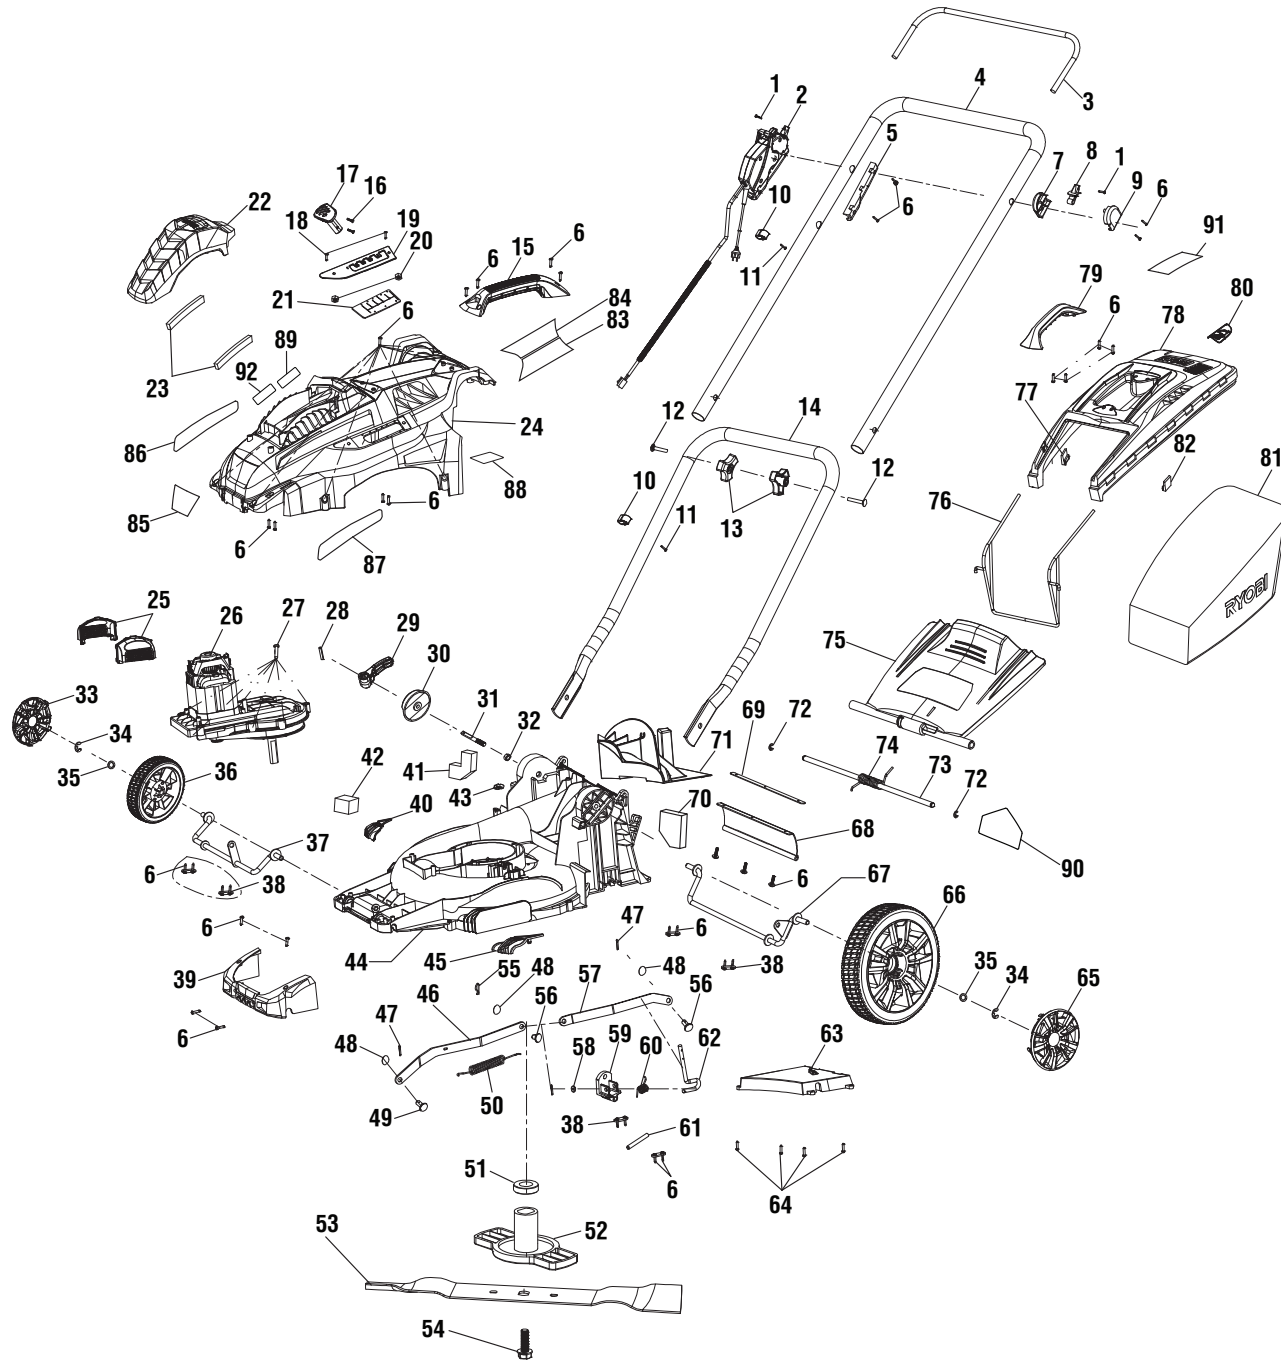

RYOBI LAWN MOWER – ITEM NO. RYAC160

The model number will be found on a label attached to the deck. Always mention the model number in all correspondence regarding your **LAWN MOWER** or when ordering replacement parts.