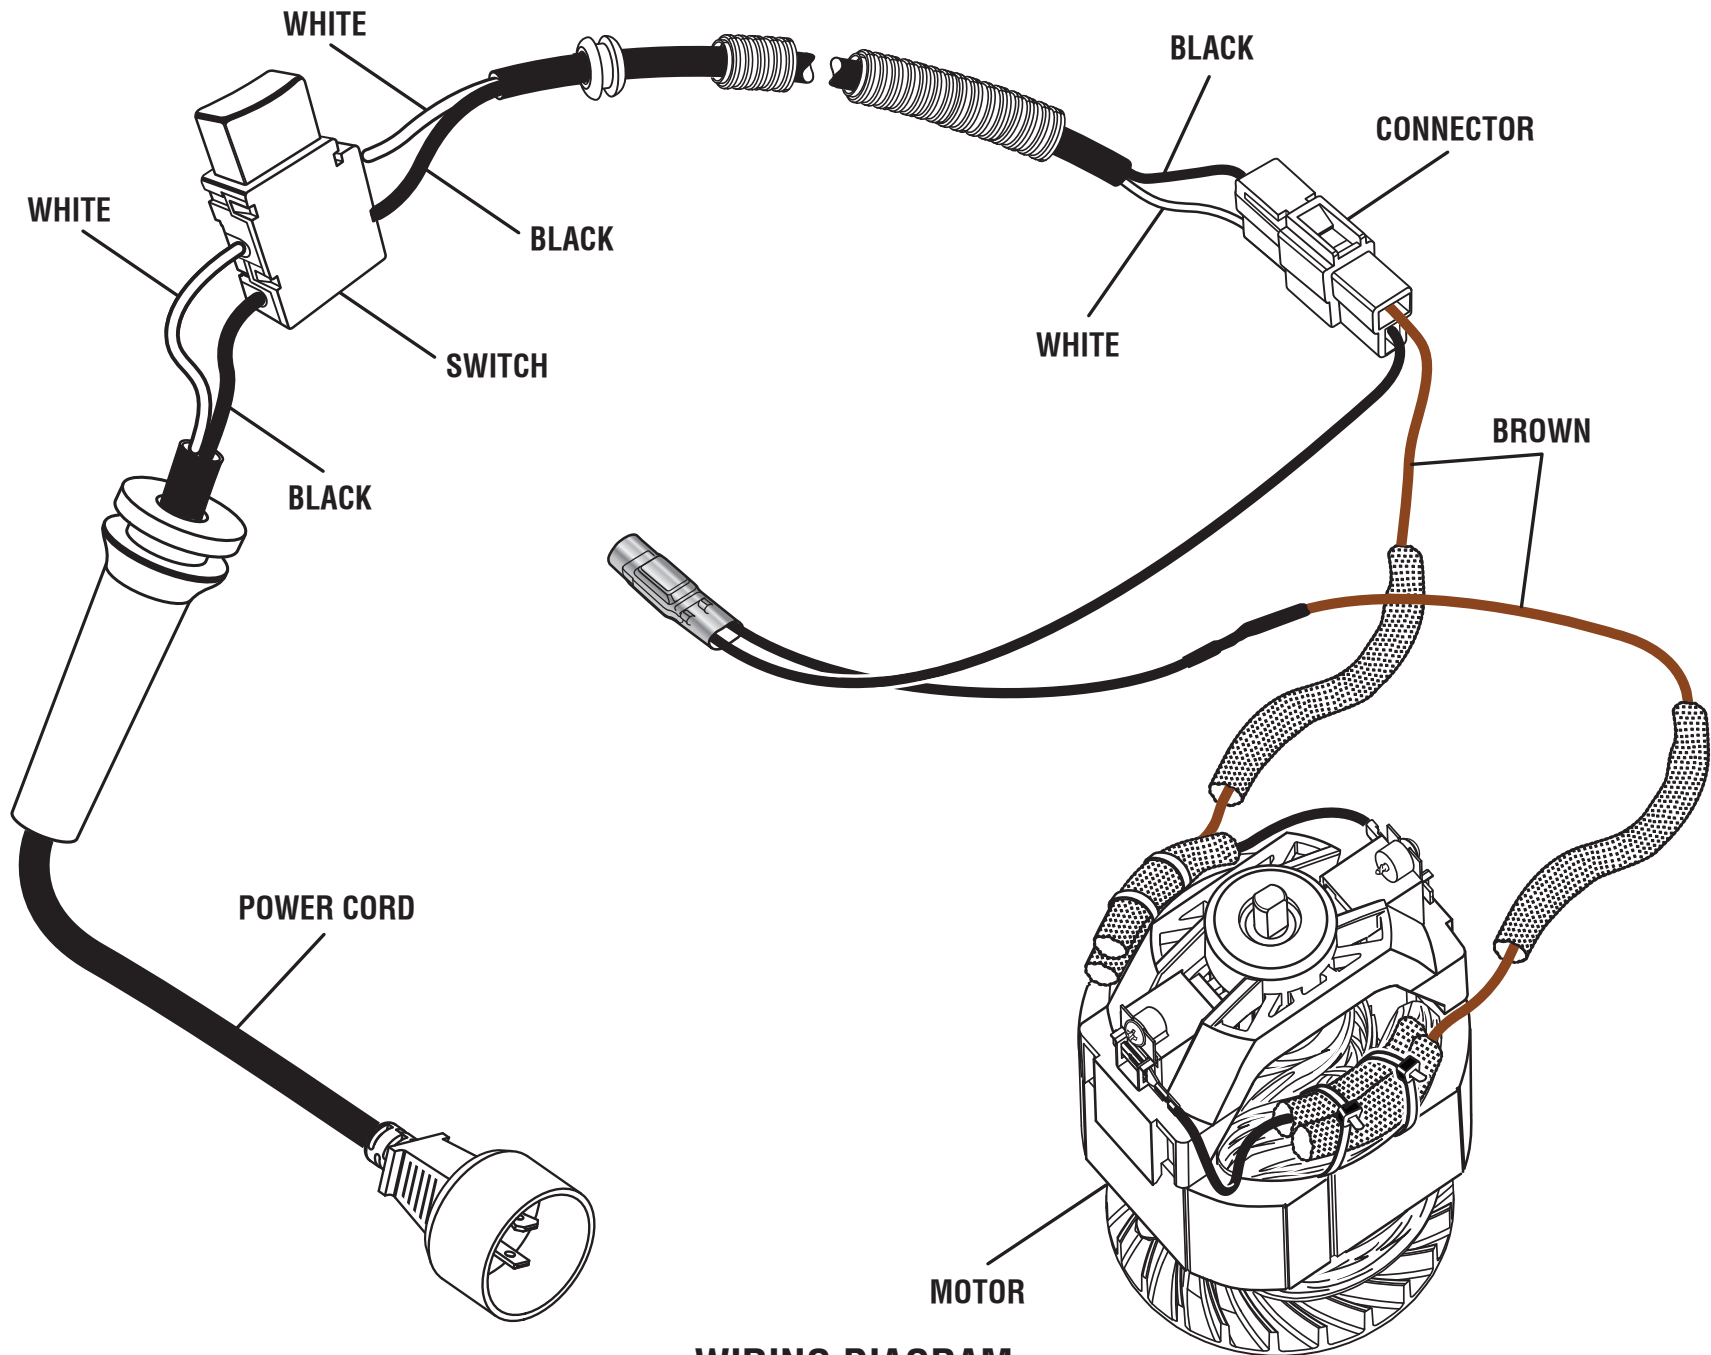

RYOBI LAWN MOWER – ITEM NO. RYAC160

The model number will be found on a label attached to the deck. Always mention the model number in all correspondence regarding your **LAWN MOWER** or when ordering replacement parts.

FIGURE A PARTS LIST

Key Part No. Number	Description	Qty	Key Part No. Number	Description	Qty
49	099749005050 Lock Pin.....	2	73	099749005074 Rear Door Axle.....	1
50	099749005051 Retention Spring.....	1	74	099749005075 Torsion Spring (Rear Door).....	1
51	099749005052 Bearing (6902RS).....	1	75	099749005076 Rear Discharge Door	1
52	099749005053 Blade Holder.....	1	76	099749005077 Bag Frame	1
53	099749005054 Blade.....	1	77	099749005078 Bag Cover Plug (Right)	1
54	099749005055 Bolt (M8 x 20 mm)	1	78	099749005079 Bag Cover.....	1
55	099749005056 Cotter Pin.....	1	79	099749005080 Handle.....	1
56	099749005057 Bolt	1	80	099749005081 Bag Indicator	1
57	099749005058 Rear Lift Rod.....	1	81	099749005082 Bag	1
58	099749005059 Washer	1	82	099749005083 Bag Cover Plug (Left).....	1
59	099749005060 Height Adjustment Bracket.....	1	83	940657271 Warning Label.....	1
60	099749005061 Spring (Height Adjustment)	1	84	940657272 Warning Icon Label.....	1
61	099749005062 Axle (Height Adjustment)	1	85	940705384 Logo Label	1
62	099749005063 Height Adjustment Lever	1	86	940851281 Feature Label	1
63	099749005064 Rear Cover.....	1	87	940851282 Feature Label	1
64	099749005065 Screw (M4.2 x 12 mm)	4	88	940851283 Single Point Adjustment Label	1
65	099749005066 Rear Wheel Cover.....	2	89	941588167 Data Label.....	1
66	099749005067 Rear Wheel	2	90	941641001 Danger Label	1
67	099749005068 Rear Wheel Axle	1	91	940851284 Bagger Top Label.....	1
68	099749005069 Rear Skirt.....	1	92	940657273 Danger Cord Warning Label	1
69	099749005070 Rear Skirt Plate.....	1		Not Shown:	
70	099749005071 Foam.....	1		099749005027 Belt	
71	099749005072 Mulching Plug.....	1		995000158 Operator's Manual	
72	099749005073 E-Ring.....	2		7-11-17 (Rev:01)	

RYOBI LAWN MOWER – ITEM NO. RYAC160

WIRING DIAGRAM