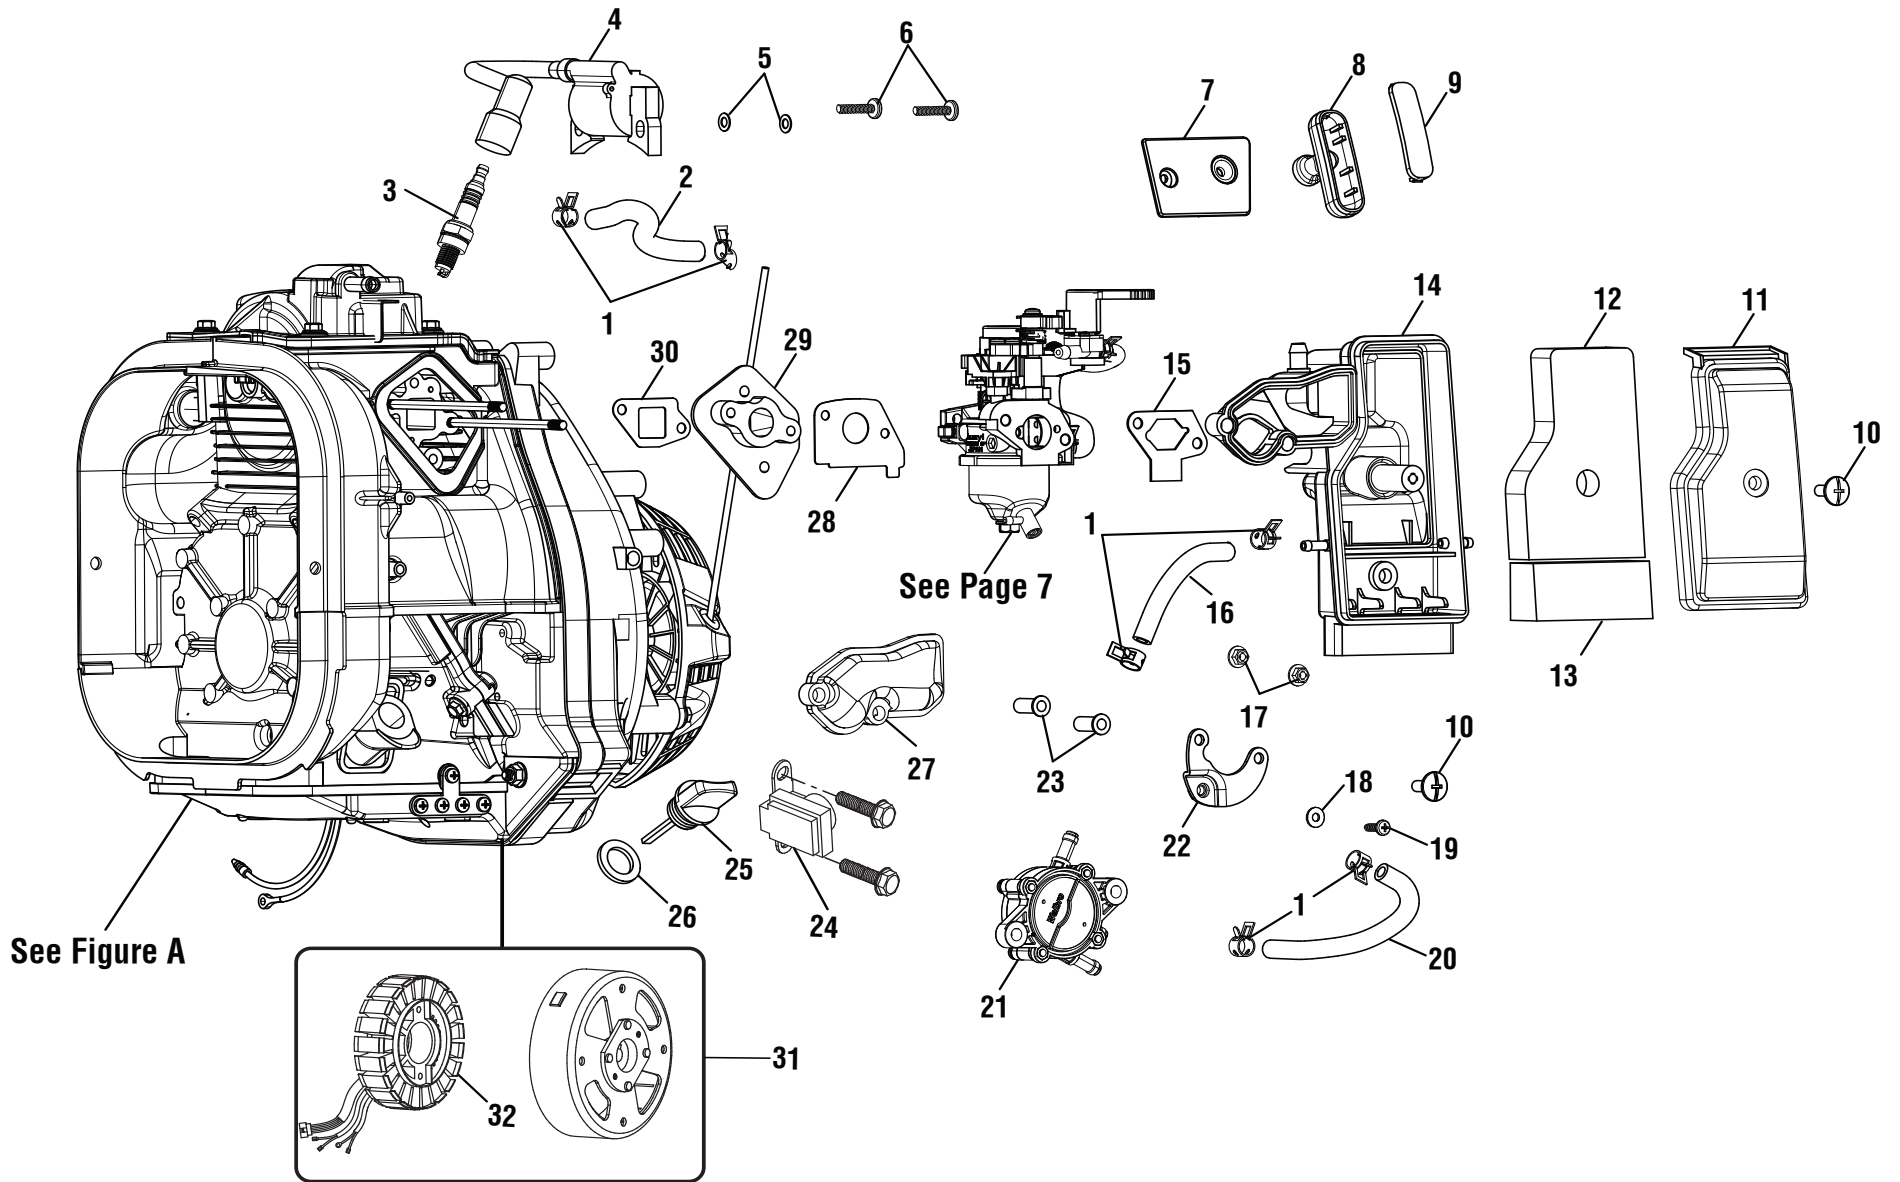

Figure B

DIGITAL INVERTER GENERATOR – MODEL NUMBER RYCi2001

The model number will be found on a label attached to the motor housing. Always mention the model number in all correspondence regarding your **DIGITAL INVERTER GENERATOR** or when ordering parts.

PARTS LIST – FIGURE B

KEY NO.	PART NUMBER	DESCRIPTION	QTY	KEY NO.	PART NUMBER	DESCRIPTION	QTY
1	678815010	Fuel Hose Clamp (9.5 mm)	6	17	GB/T 6177.1-2000	Flange Nut (M5).....	2
2	570358087	Air Hose (3 Way Hose To Engine 180 mm)	1	18	690969001	Washer (ID4.2 x OD10 x 1t).....	1
3	870174004	Spark Plug (NHSP LD7RTS)	1	19	661864006	Screw (M4.2 x 12 mm, Phillips Pan Hd.)	1
4	850202001	Ignition Coil	1	20	570358086	Fuel Hose (Engine To Fuel Pump, 140 mm).....	1
5	GB/T 95-2002	Washer (ID5.3 x OD10 x 0.5t).....	2	21	308459007	Fuel Pump.....	1
6	GB/T 845-1985	Screw (M4.8 x 19 mm)	2	22	639138001	Fuel Pump Bracket	1
7	525297002	Start Rope Cover	1	23	678455002	Air Cleaner Body Nesting.....	2
8	524015002	Recoil Handle.....	1	24	760504012	Pick-up Coil	1
9	524011001	Handle Cover	1	25	310302003	Engine Oil Dipstick.....	1
10	661906001	Screw (M8 x 16 mm, Truss Hd.).....	1	26	11222-A142-0000	Oil Dipstick Seal.....	1
11	524008001	Air Cleaner Baffle	1	27	679476001	Intake Pipe Top Hood	1
12	901709002	Air Cleaner Filter	1	28	570740028	Carburetor Gasket	1
13	901709001	Air Cleaner Filter	1	29	524006001	Intake Seat	1
14	524007002	Air Cleaner Body	1	30	570740027	Insulating Board Gasket.....	1
15	570740029	Intake Pipe Gasket.....	1	31	310227031	Alternator Assembly (Inc. Key No. 32)	1
16	570358084	Fuel Hose (Fuel Pump To Fuel Valve, 95 mm).....	1	32	310772038	Stator Assembly.....	1