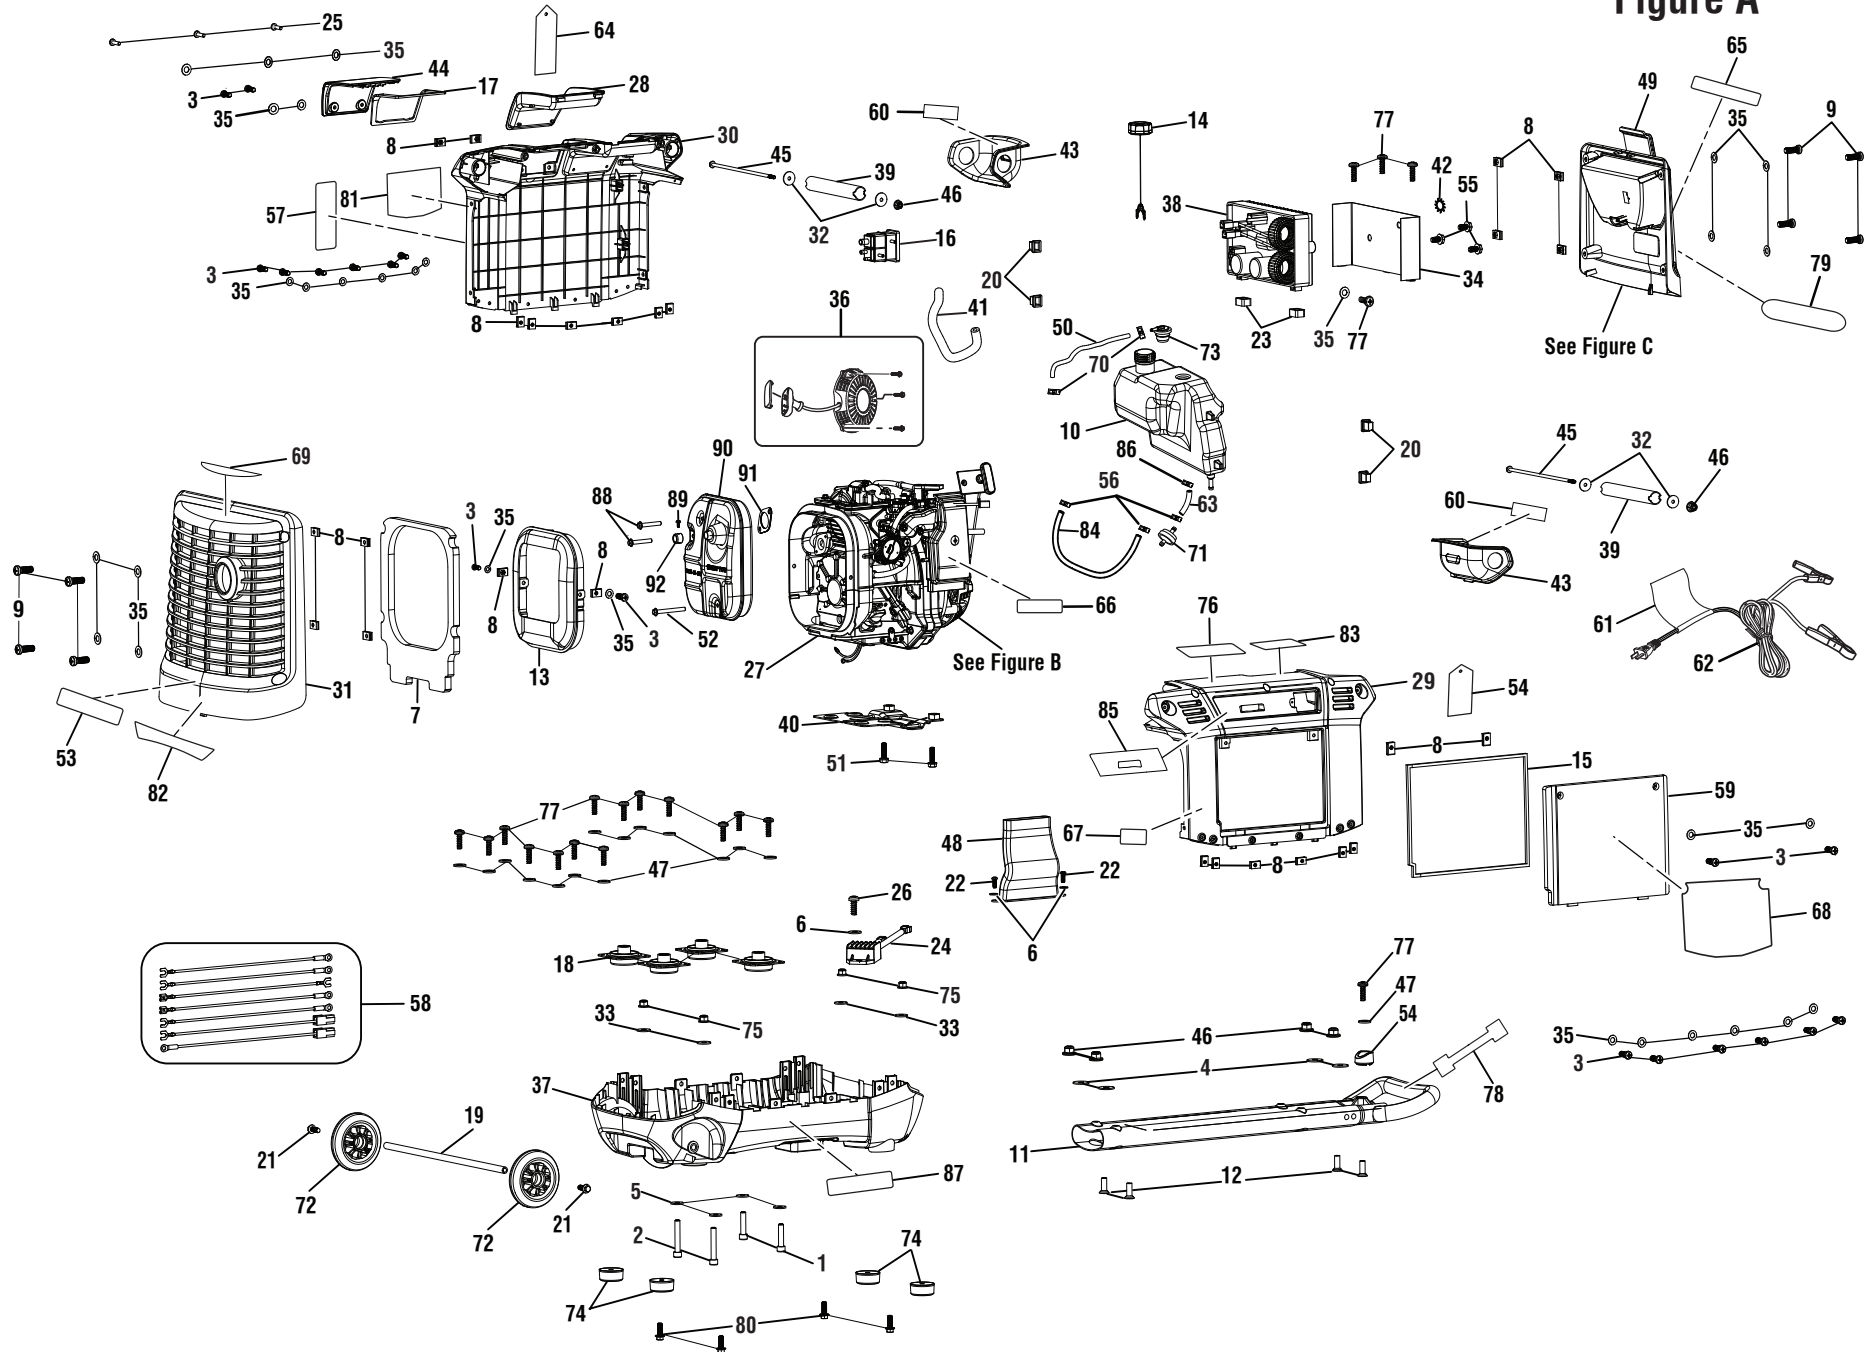

DIGITAL INVERTER GENERATOR - MODEL NUMBER RYCi2001

Figure A

DIGITAL INVERTER GENERATOR – MODEL NUMBER RYCi2001

The model number will be found on a label attached to the motor housing. Always mention the model number in all correspondence regarding your **DIGITAL INVERTER GENERATOR** or when ordering parts.

PARTS LIST – FIGURE A

KEY NO.	PART NUMBER	DESCRIPTION	QTY	KEY NO.	PART NUMBER	DESCRIPTION	QTY
1	660764005	Bolt (M8 x 35 mm, Hex Hd.).....	2	25	660345007	Screw (M5 x 19 mm, Phillips Button Hd.)	3
2	660764006	Bolt (M8 x 50 mm, Hex Hd.).....	2	26	660345008	Screw (M4 x 10 mm, Phillips Pan Hd.).....	1
3	660342013	Screw (M5 x 12 mm, Phillips Pan Hd).....	18	27	NOTE A	Engine (105cc Top Sun)	1
4	638128017	Washer (ID5.3 x OD15 x 1t).....	4	28	570818001	Fuel Over Spill Guard	1
5	638128019	Washer (ID8.3 x OD16 x 2t).....	4	29	524001006	Left Side Housing.....	1
6	690969001	Washer (ID4.2 x OD10 x 1t).....	3	30	524003006	Right Side Housing	1
7	980412001	Foam Pad (Isolator)	1	31	524012004	Muffler Cover.....	1
8	678900010	U-Clip (M5 x 0.8 in.)	26	32	638128015	Washer (ID6.3 x OD25 x 1.5t).....	4
9	660342009	Screw (M5 x 15 mm, Phillips Pan Hd.).....	8	33	638128016	Washer (ID6.3 x OD18 x 1.5t).....	4
10	310711156	Fuel Tank	1	34	901663002	Air Guide Sheet	1
11	308790053	Handle Assembly	1	35	638623005	Washer (ID5.3 x OD10 x0.5t).....	30
12	661843001	Screw (M5 x 0.8 in., Phillips Flat Hd.).....	4	36	310755007	Recoil Starter Assembly.....	1
13	524012003	Muffler Noise Cover	1	37	525296002	Base	1
14	519709005	Fuel Tank Cap	1	38	290991006	Inverter Module	1
15	980413001	Seal (Maintenance Cover)	1	39	638701021	Handle (Upper)	2
16	310722006	Carbon Canister	1	40	311060001	Engine Bracket Assembly	1
17	980414001	Spark Plug Cover (Foam)	1	41	570358089	Air Hose (Carbon Canister To Air Box).....	1
18	570356009	Engine Bracket (Isolator)	4	42	638704002	Star Washer.....	1
19	620599023	Wheel Axle	1	43	524011002	Handle Cover	2
20	570356010	Support (Fuel Tank)	4	44	519813024	Access Cover (Spark Plug).....	1
21	660345005	Screw (M6 x 20 mm, Hex Button Hd.)	2	45	660972025	Bolt (M5 x 175 mm, Hex Hd.).....	2
22	660345006	Screw (M3.5 x 9 mm, Phillips Flange Hd.)	2	46	678774007	Flange Nut (M5 x 0.8 in.)	6
23	507355008	Base Support	2	47	638128014	Washer (ID5.3 x OD10 x 1t).....	15
24	290433005	Bridge Rectifier.....	1	48	525363001	Air Filter Duct.....	1

NOTE A: OWT Industries, Inc., will not provide engines as replacement parts. Engines are covered through the engine manufacturer's warranty. Consult the accompanying engine manual or contact our service department for assistance.