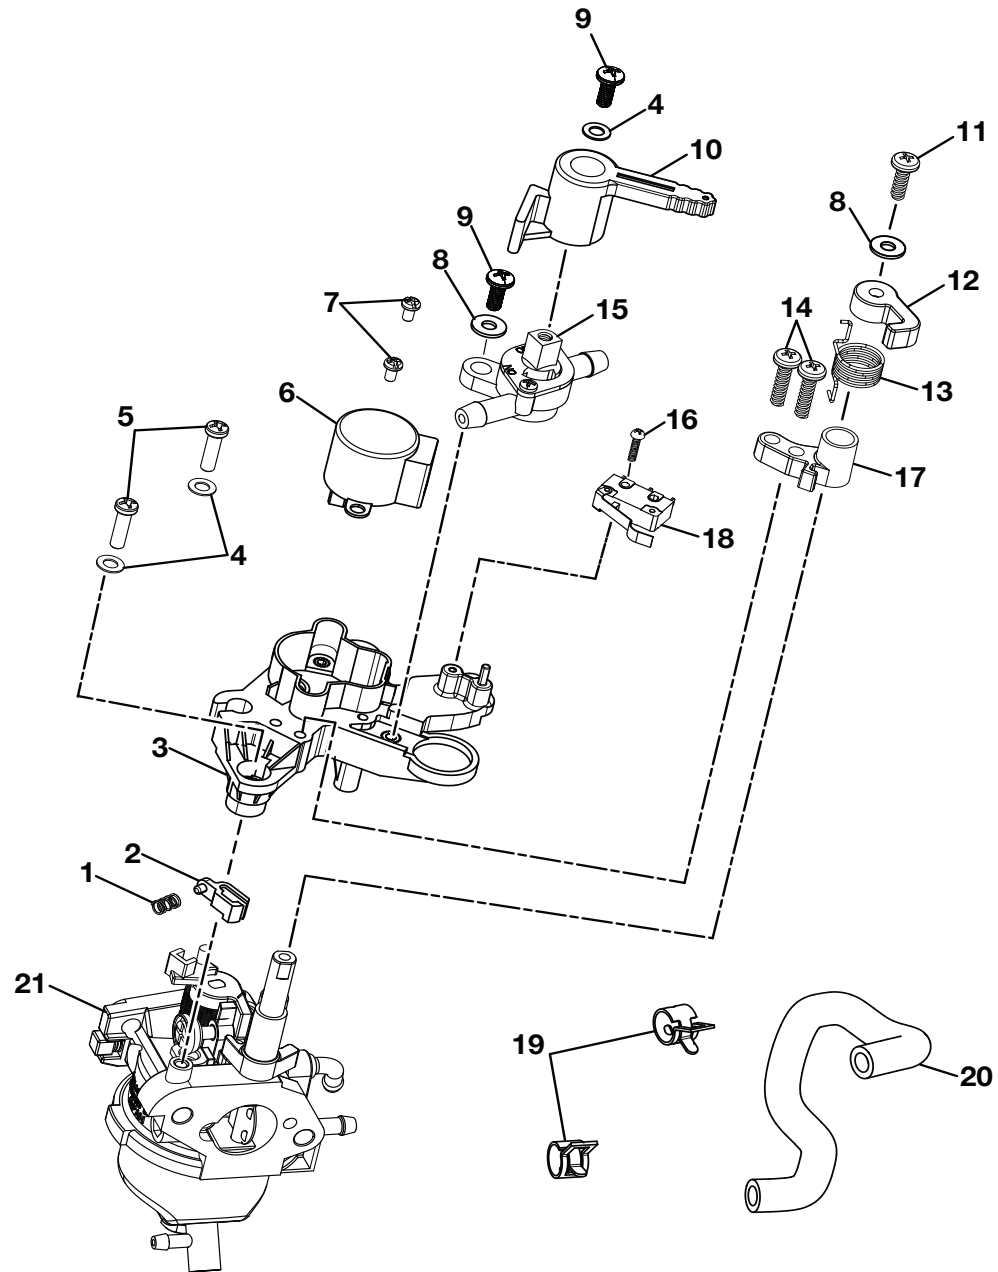

DIGITAL INVERTER GENERATOR - MODEL NUMBER RYCi2001

DIGITAL INVERTER GENERATOR – MODEL NUMBER RYCi2001

The model number will be found on a label attached to the motor housing. Always mention the model number in all correspondence regarding your **DIGITAL INVERTER GENERATOR** or when ordering parts.

CARBURETOR PARTS LIST

KEY NO.	PART NUMBER	DESCRIPTION	QTY
1	679449001	Governor Damping Spring.....	1
2	524022001	Governor Joint.....	1
3	524021002	Governor Motor Bottom Housing.....	1
4	661864009	Washer (M4).....	3
5	660465003	Screw (M4 x 14 mm, Phillips Pan Hd.)	2
6	230404001	Governor.....	1
7	660914005	Screw (M3 x 5 mm, Phillips Pan Hd.)	2
8	690969001	Washer (OD10 x ID4.2 x 1t)	2
9	660465002	Screw (M4 x 10 mm, Phillips Pan Hd.)	2
10	525361002	Control Lever	1
11	661864006	Screw (ST4.2 x 12 mm, Phillips Pan Hd.).....	1
12	590458012	Choke Lever Upper	1
13	638421006	Spring	1
14	661864005	Screw (ST4.2 x 16 mm, Phillips Pan Hd.).....	2
15	678670005	Fuel Valve	1
16	660342008	Screw (M3 x 0.8 mm, Phillips Pan Hd.)	1
17	525503001	Support Bracket	1
18	291443001	Engine Shut-Off Switch	1
19	678815010	Clamp (9.5 mm)	2
20	570358085	Fuel Hose (Fuel Valve To Carb).....	1
21	308054078	Carburetor	1