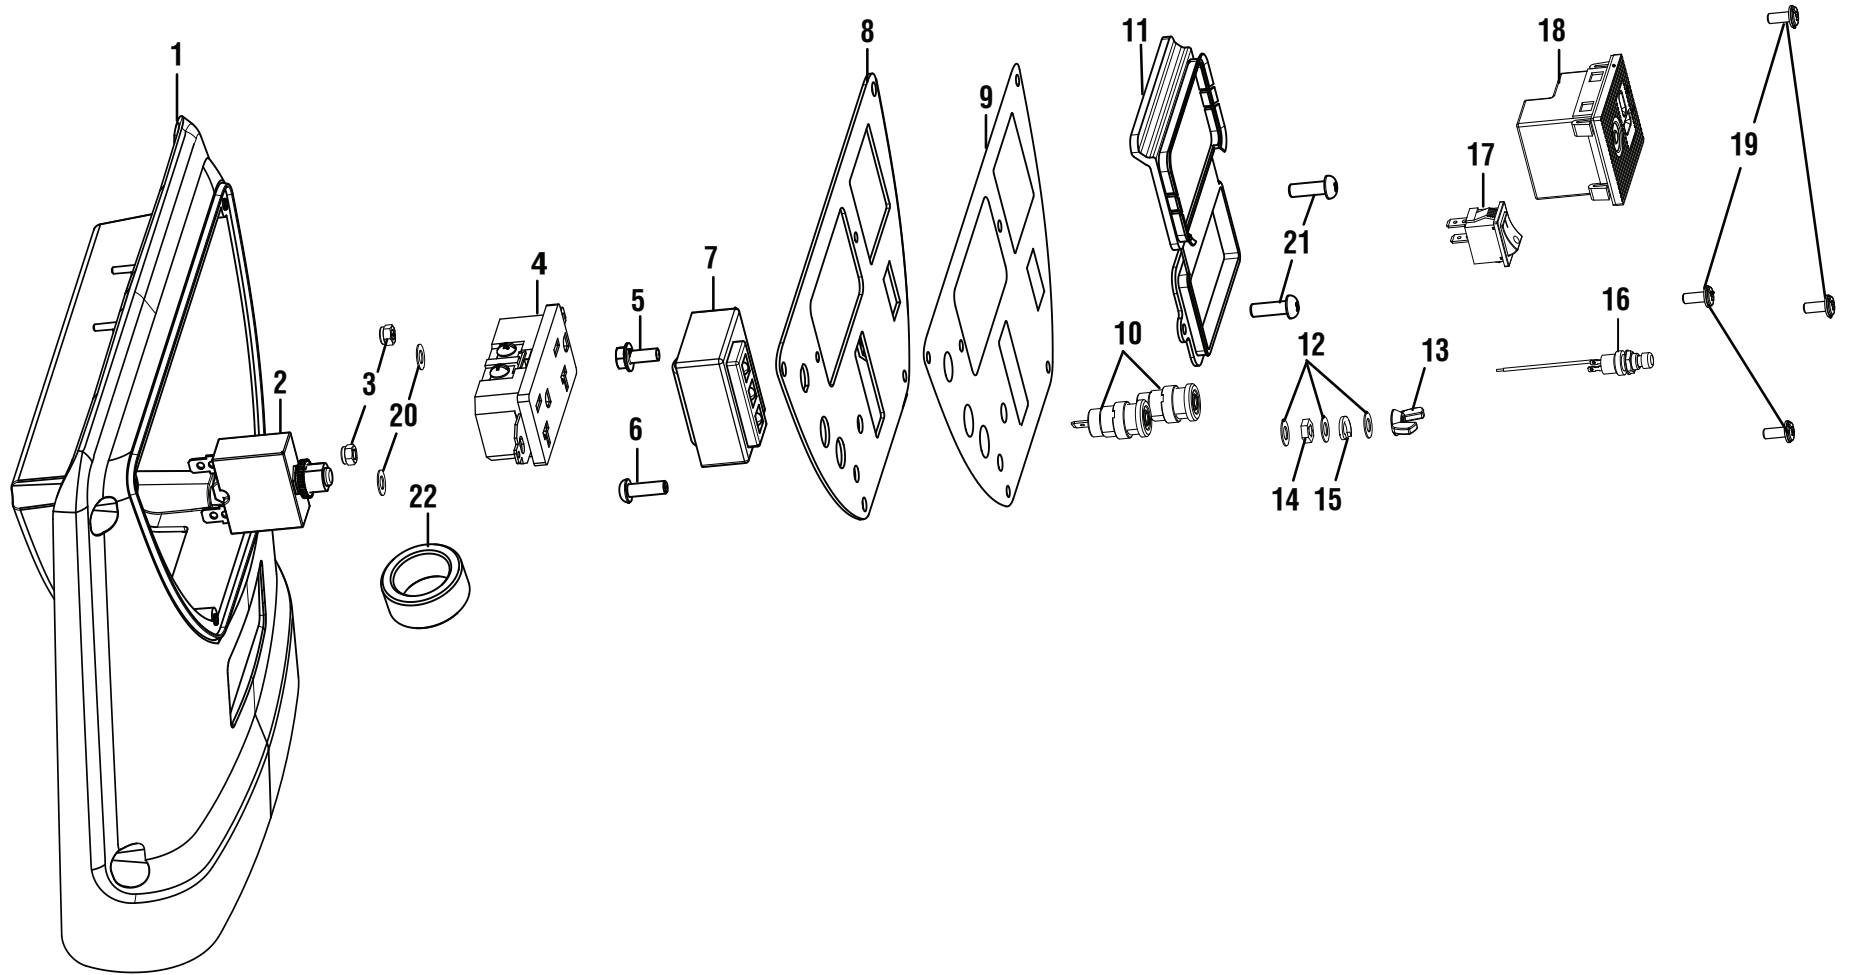

Figure C

DIGITAL INVERTER GENERATOR – MODEL NUMBER RYCi2001

The model number will be found on a label attached to the motor housing. Always mention the model number in all correspondence regarding your **DIGITAL INVERTER GENERATOR** or when ordering parts.

PARTS LIST – FIGURE C

KEY NO.	PART NUMBER	DESCRIPTION	QTY
1	518728003	Front Cover.....	1
2	780350001	Circuit Breaker (20 Amp)	1
3	661514002	Flange Nut (M4)	2
4	290400017	120 Volt Duplex Receptacle	1
5	661345009	Bolt (#10 x 32 mm, Flanged Hd.).....	1
6	660976002	Screw (M5 x 16 mm, Phillips Pan Hd.)	1
7	850201002	Ignition Module.....	1
8	638700022	Control Panel.....	1
9	940780062	Front Panel Label	1
10	870932002	Connector.....	2
11	570412003	120 Volt Outlet Cover	1
12	638623005	Washer (M5 x 10 mm x 0.5t).....	3
13	678016009	Wing Nut (M5).....	1
14	678016008	Hex Nut (M5).....	1
15	678343001	Lock Washer (OD9 x ID5 x 1.3t)	1
16	760945001	Reset Button.....	1
17	760504009	Intelligent Switch	1
18	290400019	Receptacle DC	1
19	660345009	Screw w/Washer (M4 x 10 mm, T20 Torx Button Hd.)	4
20	638623006	Washer (OD8 x ID4.3 x 0.5t)	2
21	660465002	Screw (M4 x 10 mm, Phillips Pan Hd.)	2
22	291477001	Magnetic Ring	1