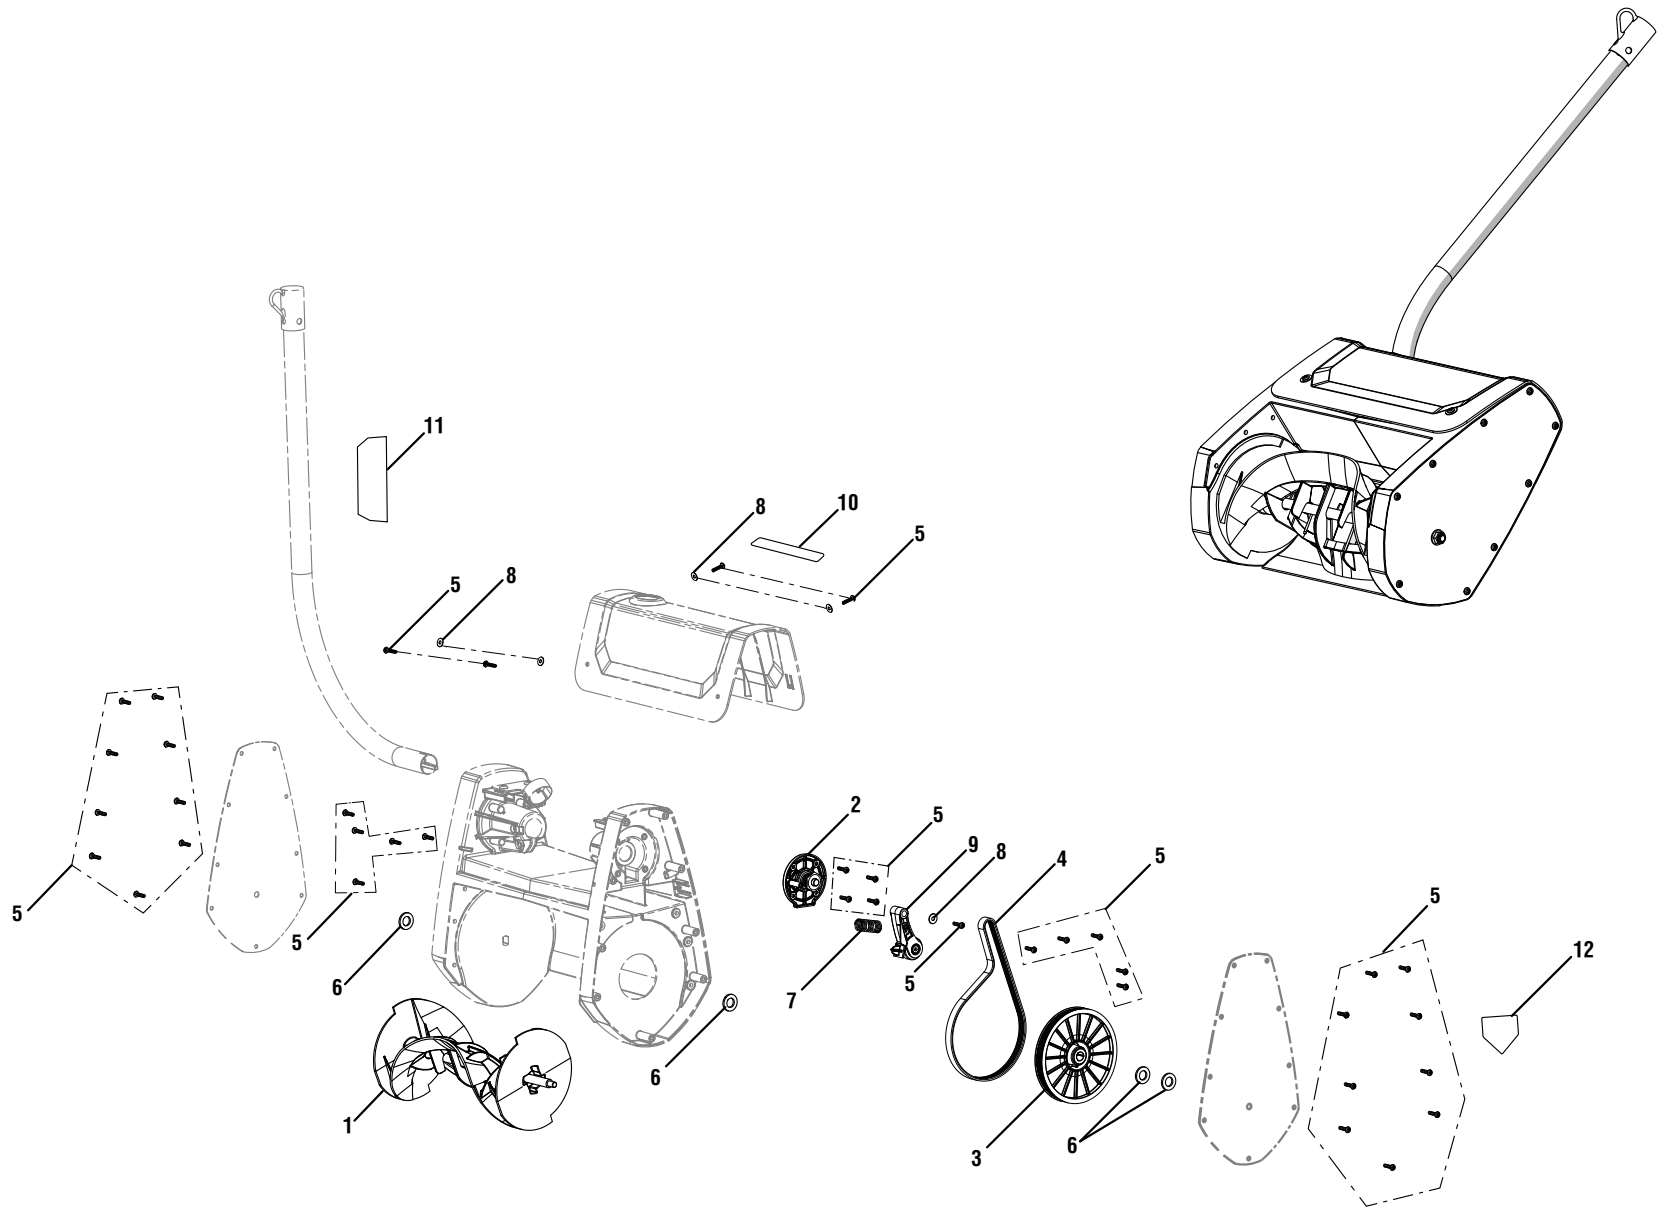

RYOBI
EXPAND-IT SNOW THROWER ATTACHMENT
ITEM NO. RYSNW00
MFG. NO. 090708001
REPAIR SHEET

ONE WORLD TECHNOLOGIES, INC.

1428 Pearman Dairy Road, Anderson, SC 29625 • Phone 1-800-525-2579
États-Unis, Téléphone 1-800-525-2579 • USA, Teléfono 1-800-525-2579

www.ryobitools.com

RYOBI EXPAND-IT SNOW THROWER ATTACHMENT – ITEM NUMBER RYSNW00

RYOBI EXPAND-IT SNOW THROWER ATTACHMENT – ITEM NUMBER RYSNW00

The item number and manufacturing number can be found on a label attached to the unit. Always mention the item number and manufacturing number of your **SNOW THROWER ATTACHMENT** when requesting service or ordering repair parts.

PARTS LIST

KEY NO.	PART NUMBER	DESCRIPTION	QTY
1	313516001	Impeller w/Bushing.....	1
2	313517001	Bearing Housing Assembly	1
3	313518001	Pulley w/Bushing	1
4	564553001	Belt (V-Type, 590 mm)	1
5	660563001	Screw (M4 x 18 mm, T20 Torx Pan Hd.).....	37
6	678889003	Washer (ID12.5 x OD24 x 2t)	4
7	696550001	Compression Spring.....	1
8	678432001	Washer.....	5
9	313270001	Tensioner Assembly.....	1
10	941588216	Icon and Warning Label.....	1
11	941588215	RYOBI Expand-IT Logo Label	1
12	941641001	No Hands/Feet Danger Label.....	1