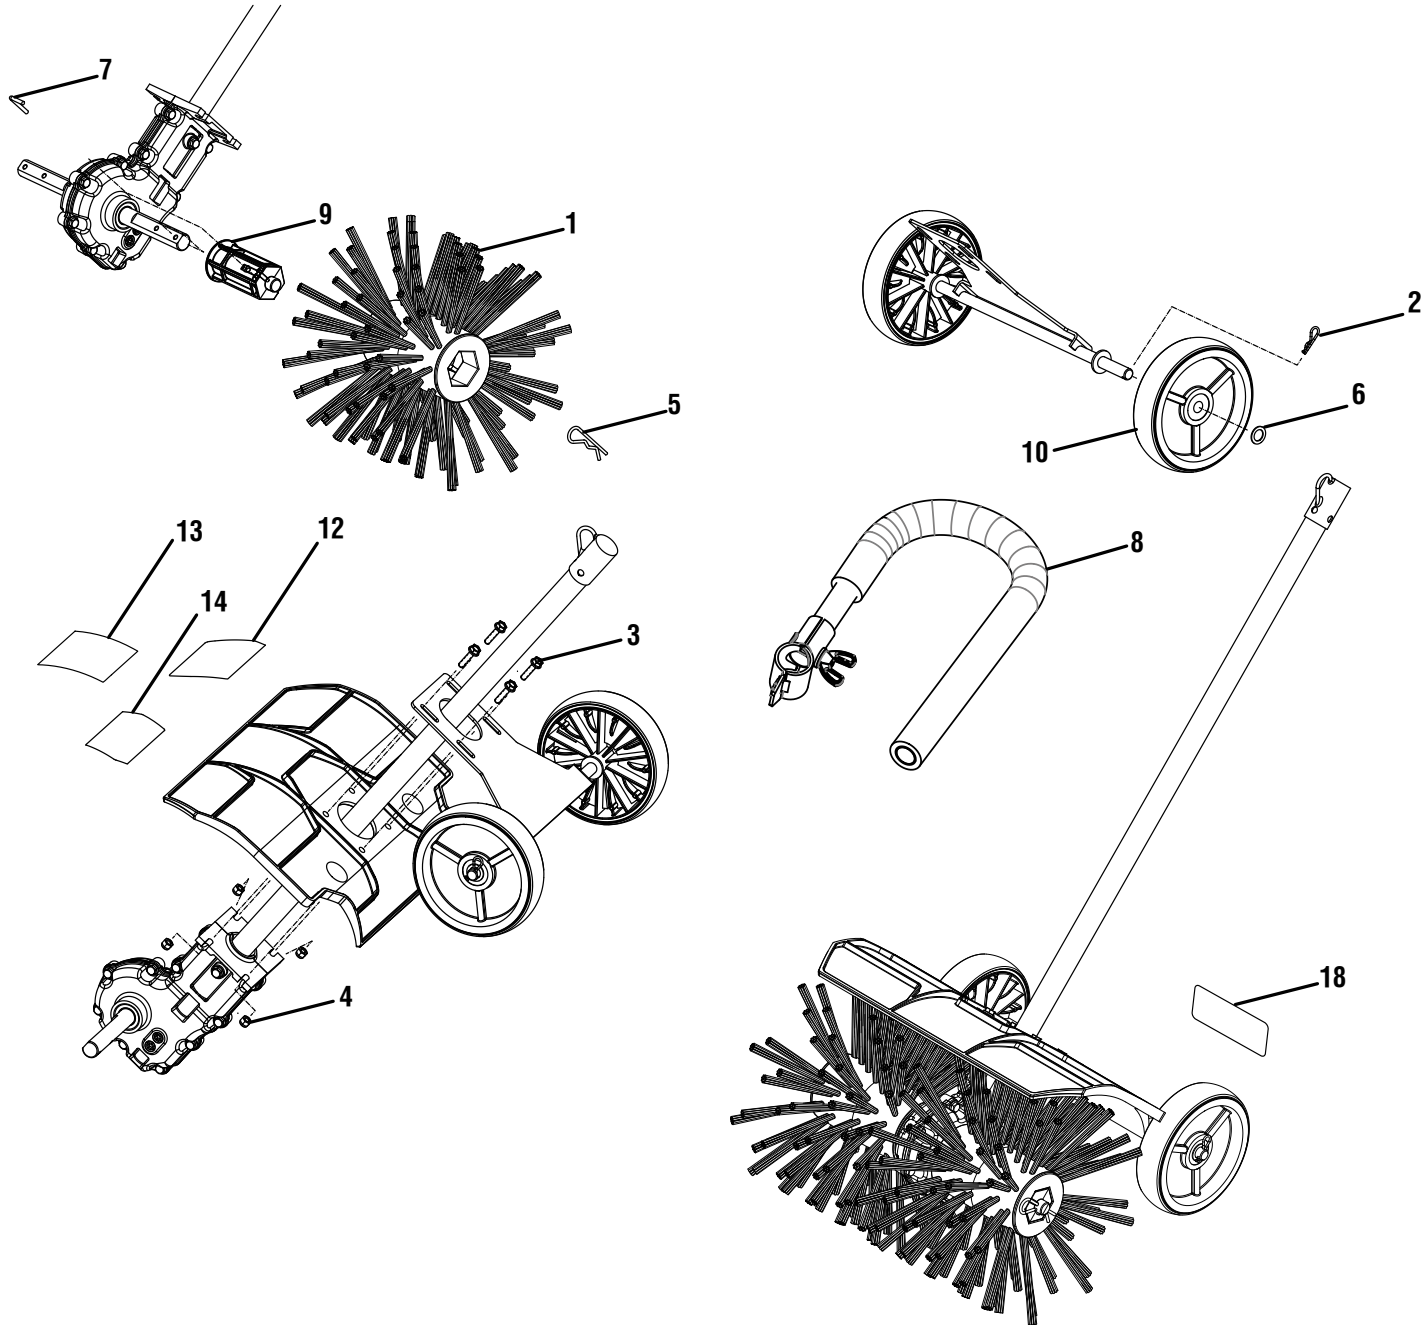

RYOBI
EXPAND-IT POWER SWEEPER ATTACHMENT
ITEM NO. RYSWP25
MFG. NO. 090709001
REPAIR SHEET

ONE WORLD TECHNOLOGIES, INC.

1428 Pearman Dairy Road, Anderson, SC 29625 • Phone 1-800-525-2579
États-Unis, Téléphone 1-800-525-2579 • USA, Teléfono 1-800-525-2579

www.ryobitools.com

RYOBI EXPAND-IT POWER SWEEPER ATTACHMENT - ITEM NUMBER RYSWP25

RYOBI EXPAND-IT POWER SWEEPER ATTACHMENT – ITEM NUMBER RYSWP25

The item number and manufacturing number can be found on a label attached to the unit. Always mention the item number and manufacturing number of your **SWEEPER ATTACHMENT** when requesting service or ordering repair parts.

PARTS LIST

KEY NO.	PART NUMBER	DESCRIPTION	QTY
1	533675001	Brush	2
2	639223001	Hitch Pin	2
3	660975014	Bolt (M6 x 25 mm, Hex Hd.)	4
4	678460001	Lock Nut (M6)	4
5	678146002	Hitch Pin (M3)	2
6	639113003	Washer (ID13.5 x OD20 x 1t)	2
7	673756001	Holding Pin	2
8	308046009	J-Bar Handle	1
9	533972001	Brush Assembly Adapter	2
10	531503001	Wheel (150 mm)	2
11	941588218	Icon Warning Label	1
12	941588219	Left Power Label	1
13	941588220	Center Expand-It Label	1
14	941588221	Right Sweeper Label	1
	Not Shown:		
	995000341	Operator's Manual (961087018)	
	12-5-17		
	(Rev:01)		