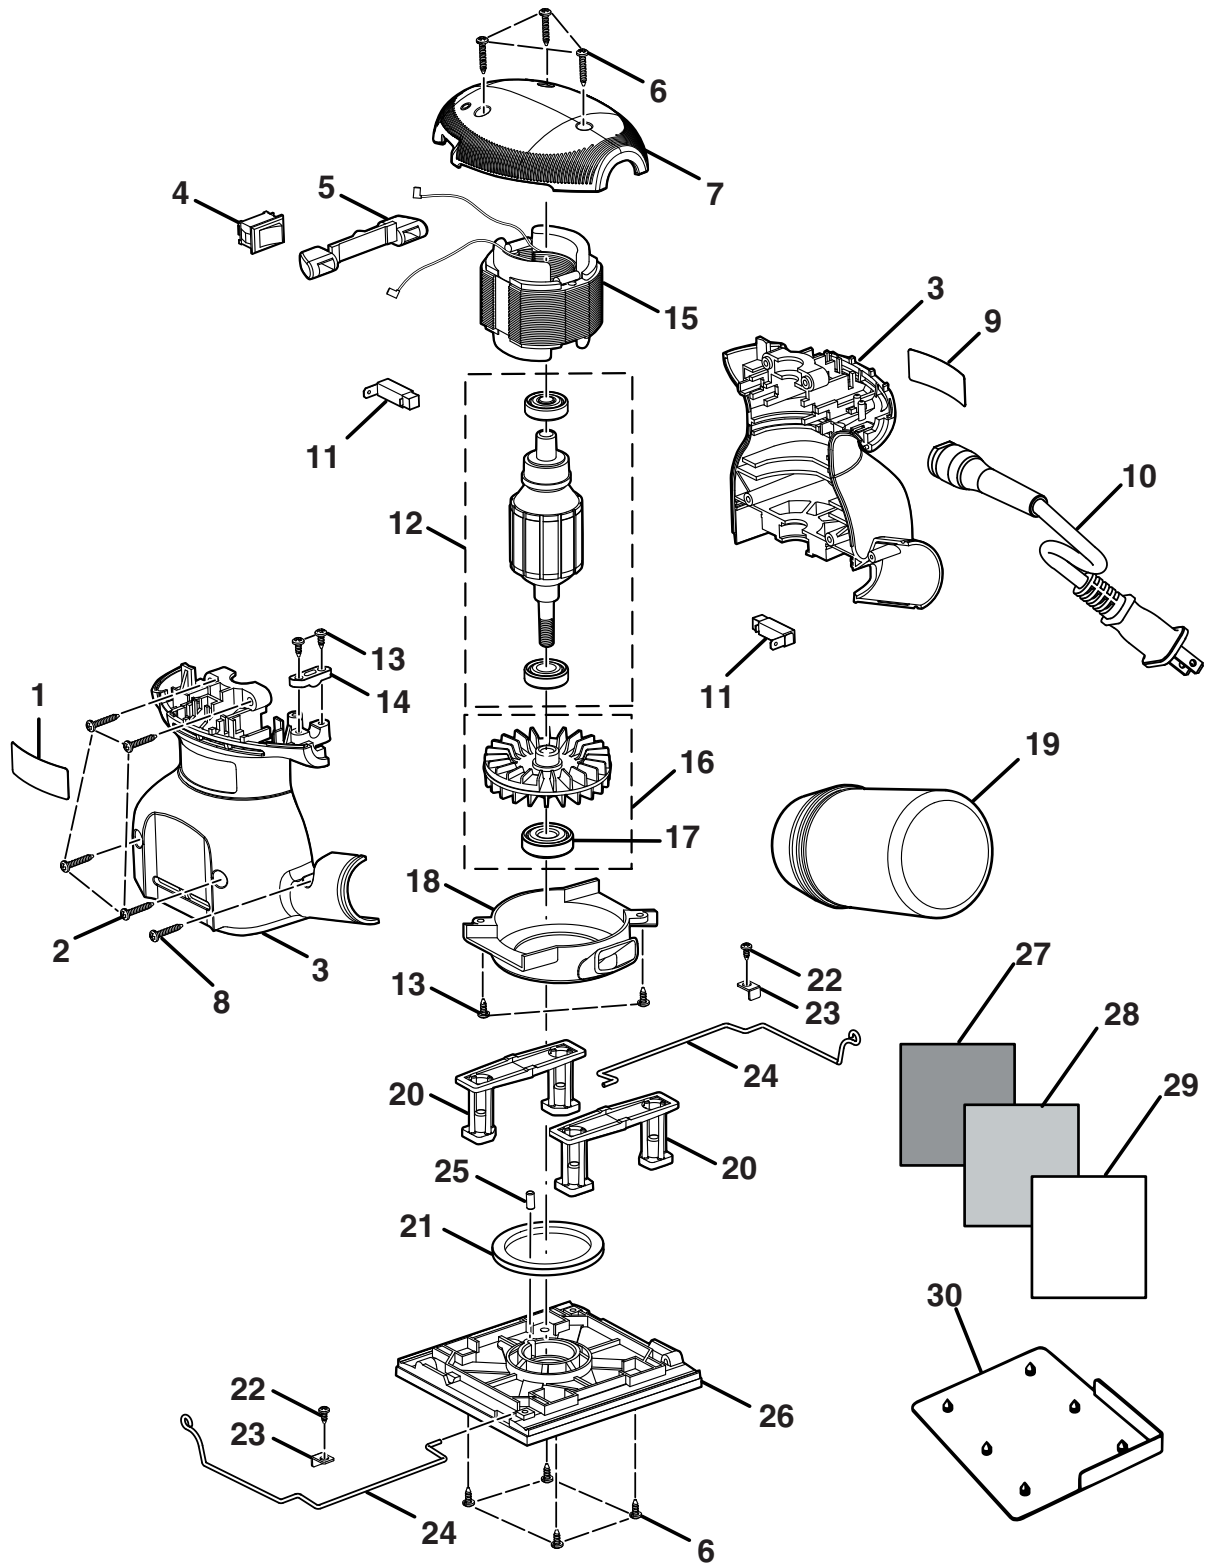

RYOBI 1/4 in. PAD SANDER – MODEL NUMBER S651D

NOTE: To avoid the possibility of alteration or damage to this product, service should be performed by your nearest Ryobi Authorized Service Center. For the service center nearest you call 1-800-525-2579.

RYOBI 1/4 in. PAD SANDER – MODEL NUMBER S651D

The model number will be found on a plate attached to the motor housing. Always mention the model number in all correspondence regarding your **PAD SANDER** or when ordering repair parts.

PARTS LIST

Key No.	Part Number	Description	Qty.
1	039109006001	LOGO LABEL.....	1
2	S650D-02	SCREW (M4 X 20 mm PAN HD.)	4
3	S650D-63	HOUSING ASSEMBLY	1
4	S650D-04	SWITCH	1
5	S650D-05	TRIGGER	1
6	S650D-36	SCREW (M4 X 16 mm PAN HD.)	7
7	039109006003	TOP COVER W/OVERMOLD	1
8	S650D-27	SCREW (M3 X 15 mm PAN HD.)	1
9	039109006004	DATA LABEL.....	1
10	S650D-64	POWER CORD ASSEMBLY	1
11	S650D-11	BRUSH ASSEMBLY	2
12	S650D-18	ARMATURE ASSEMBLY	1
13	S650D-15	SCREW (M4 X 12 mm PAN HD.)	4
14	S650D-16	CORD CLAMP	1
15	S650D-17	FIELD ASSEMBLY	1
16	S650D-21	FAN ASSEMBLY (INCLUDES KEY NO. 17).....	1
17	S650D-23	BEARING (6000-2RS).....	1
18	S650D-24	BAFFLE-FAN.....	1
19	S650D-37	DUST BAG ASSEMBLY	1
20	S650D-26	POST CUSHION	2
21	S650D-29	DUST SHIELD.....	1
22	S650D-31	SCREW (M4 X 7.5 mm PAN HD.)	2
23	S650D-32	RETAINING PLATE	2
24	S650D-33	SPRING CLAMP	2
25	S650D-34	CUSHION.....	1
26	S650D-35	PLATEN.....	1
27	S650D-41	120 GRIT SAND PAPER	1
28	S650D-42	150 GRIT SAND PAPER	1
29	S650D-43	220 GRIT SAND PAPER	1
30	S650D-44	PUNCHER.....	1
	039109006005	CARRYING CASE (NOT SHOWN)	1
	983000634	OPERATOR'S MANUAL (039109006007)	
	983000634R	REPAIR SHEET (REV:00)	
	2-23-05		