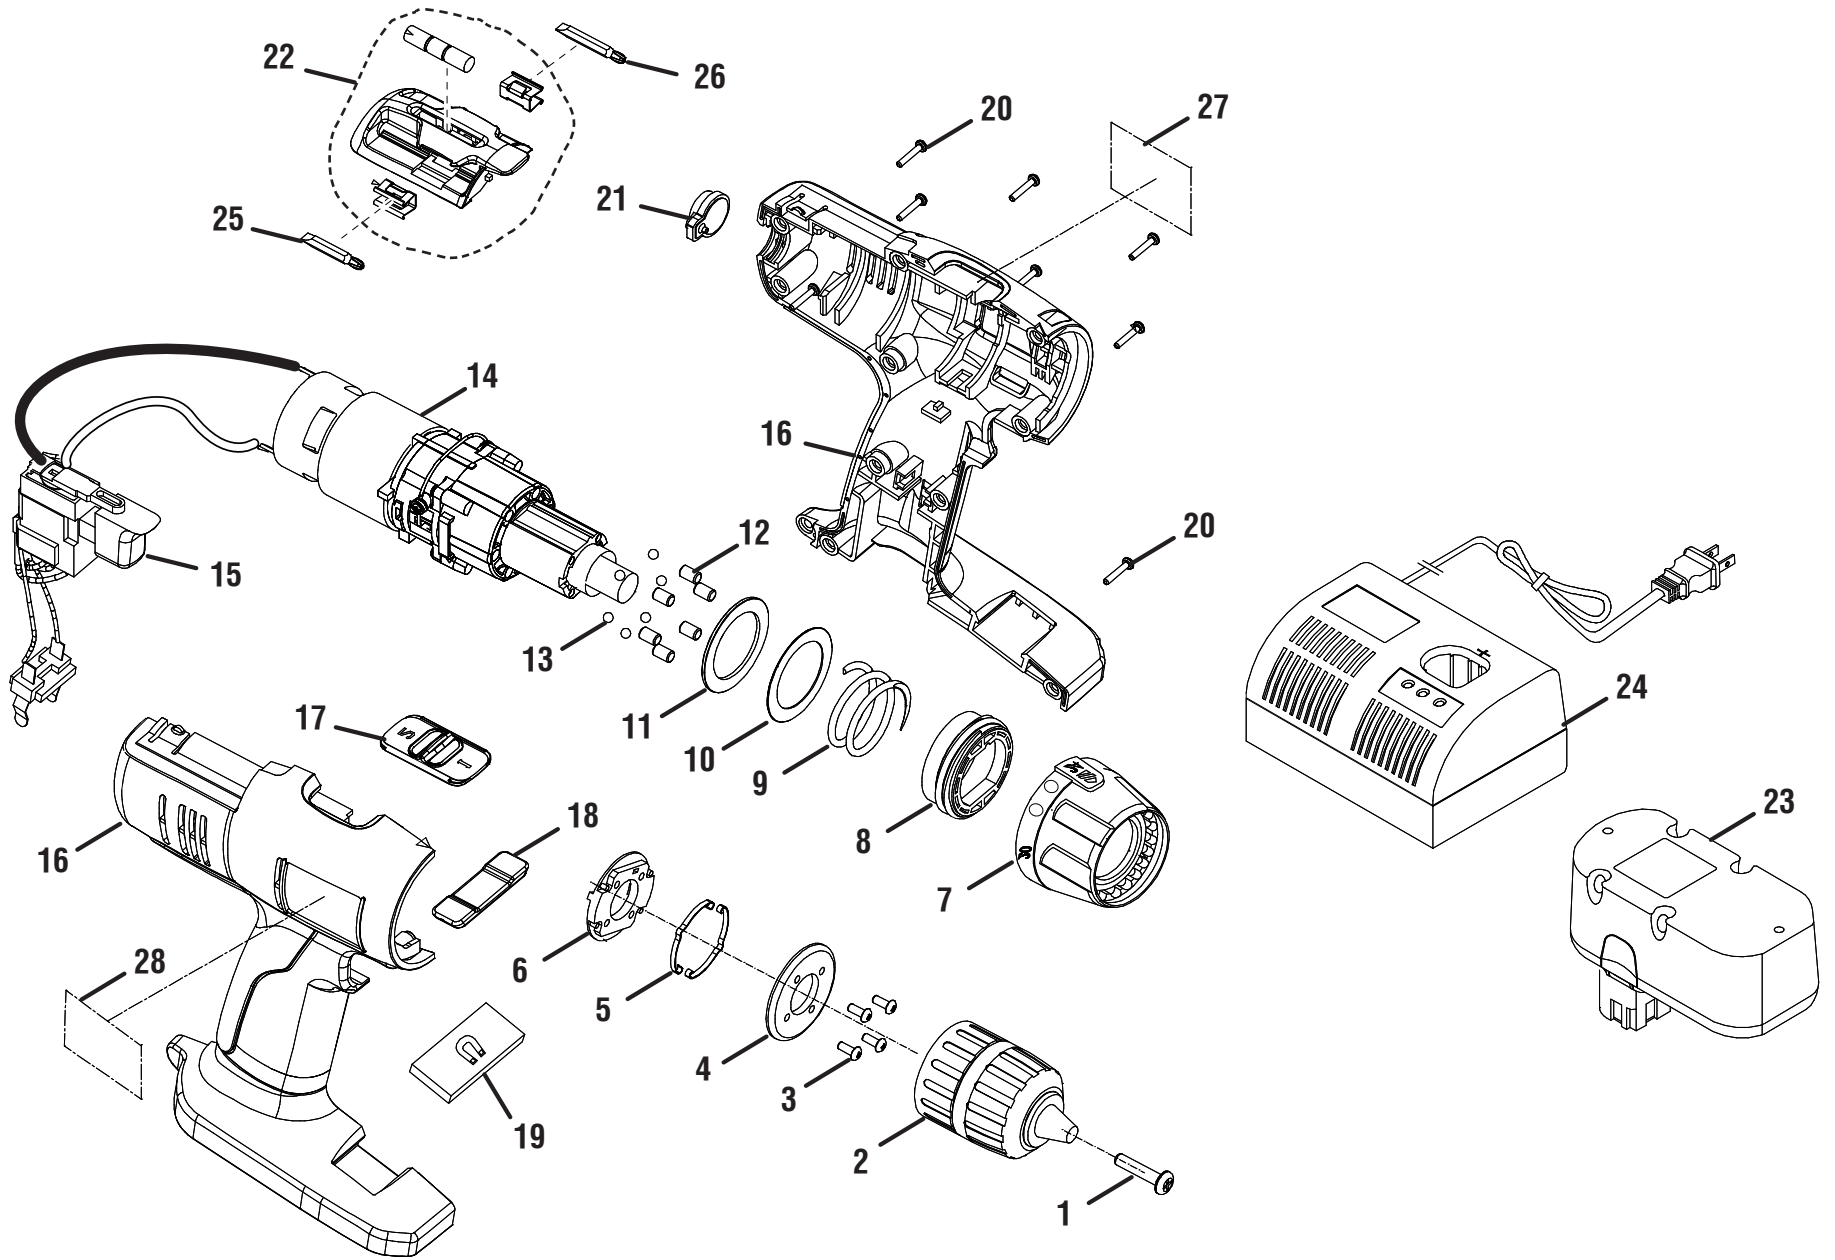

RYOBI 3/8 in. 14.4 VOLT CORDLESS DRILL - MODEL NO. SA14402

## RYOBI 3/8 in. 14.4 VOLT CORDLESS DRILL – MODEL NO. SA14402

The model number will be found on a label attached to the motor housing. Always mention the model number in all correspondence regarding your **RYOBI CORDLESS DRILL** or when ordering repair parts.

### PARTS LIST

KEY NO.	PART NUMBER	DESCRIPTION	QTY	KEY NO.	PART NUMBER	DESCRIPTION	QTY
1	6612001	Screw (M5 x 26 mm).....	1	17	540753002	Gear Change Button.....	1
2	690032011	Chuck .....	1	18	540752003	Foward/Reverse Selector .....	1
3	6620311	Screw (M3 x 20 mm).....	4	19	6000303	Magnet.....	1
4	6359801	Mounting Plate .....	1	20	6620614	Screw (M3.5 x 14 mm).....	11
5	6399201	Spring Plate .....	1	21	304152003	Rear Level.....	1
6	5434601	Spring Holder .....	1	22	300034004	Bit Storage and Level Assembly .....	1
7	300155029	Clutch Cap Assembly .....	1	23	130224010	Battery Pack .....	2
8	5437201	Sleeve.....	1	24	1412001	Charger.....	1
9	6843401	Spring .....	1	25	6782044	Bit .....	1
10	6854701	Washer (.2 mm).....	1	26	6782045	Bit .....	1
11	6710501	Washer (.8 mm).....	1	27	940237016	Data label.....	1
12	6833802	Pin.....	6	28	9418528	Logo label.....	1
13	6721901	Ball.....	6	<b>Not Shown:</b>			
14	985133001	Motor w/Gear Train Assembly .....	1	300912024	Carrying Case.....	1	
15	270016074	Switch Assembly .....	1	983000334	Operator's Manual		
16	200202022	Housing Assembly.....	1	9-15-11 (Rev:02)			