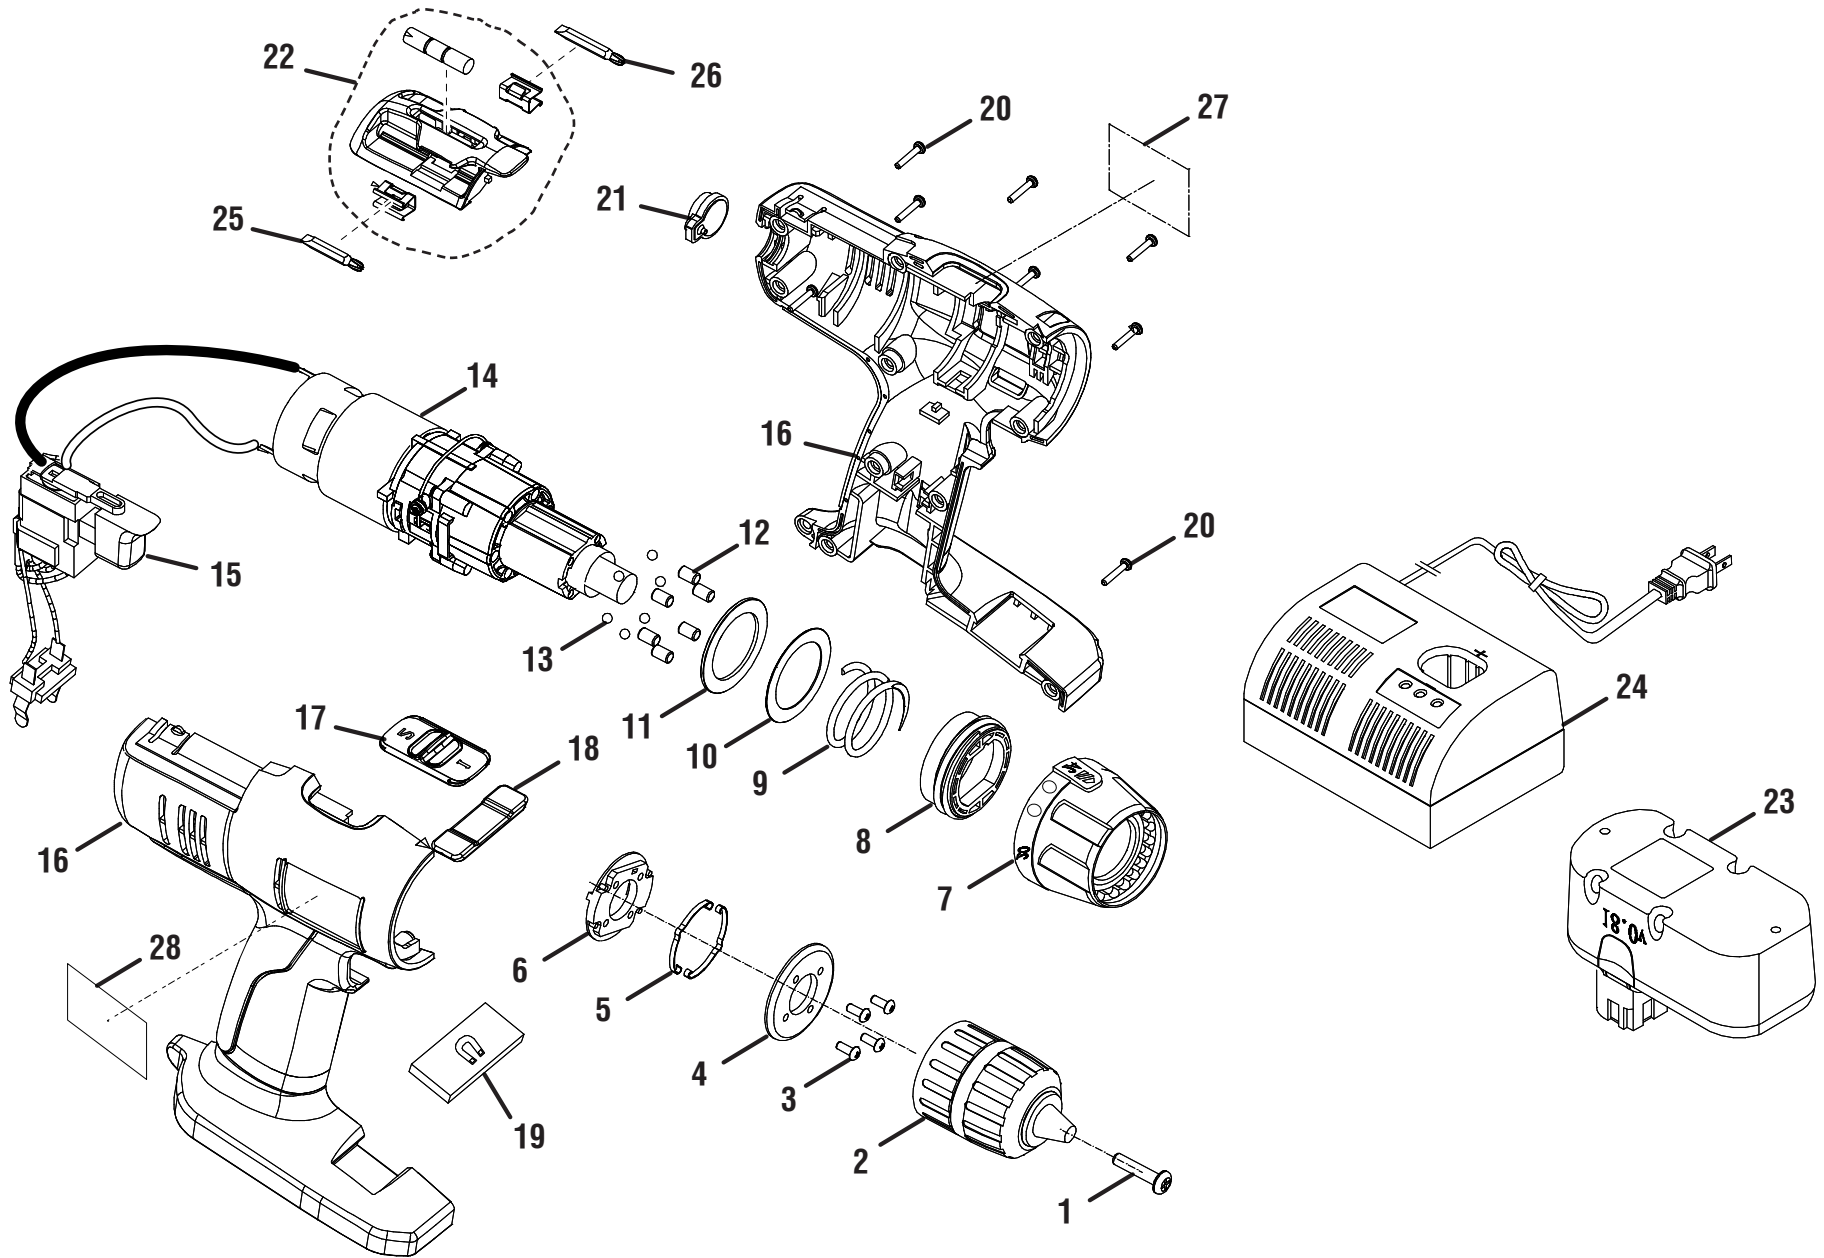

RYOBI 1/2 in. 18 VOLT CORDLESS DRILL – MODEL NO. SA1802

RYOBI 1/2 in. 18 VOLT CORDLESS DRILL – MODEL NO. SA1802

The model number will be found on a label attached to the motor housing. Always mention the model number in all correspondence regarding your **RYOBI CORDLESS DRILL** or when ordering repair parts.

PARTS LIST

KEY NO.	PART NUMBER	DESCRIPTION	QTY	KEY NO.	PART NUMBER	DESCRIPTION	QTY
1	6613402	Screw (M6 x 27 mm).....	1	17	540753002	Gear Change Button.....	1
2	690032012	Chuck.....	1	18	5475201	Foward/Reverse Selector	1
3	6620311	Screw (M3 x 20 mm).....	4	19	6000303	Magnet.....	1
4	6359801	Mounting Plate.....	1	20	6620614	Screw (M3.5 x 14 mm).....	11
5	6399201	Spring Plate	1	21	304152003	Rear Level.....	1
6	5434601	Spring Holder.....	1	22	300034004	Bit Storage and Level Assembly.....	1
7	300155029	Clutch Cap Assembly	1	23	130224007	Battery Pack	2
8	5437201	Sleeve	1	24	1423701	Charger	1
9	6843401	Spring	1	25	6782044	Bit	1
10	6854701	Washer (0.2 mm).....	1	26	6782045	Bit.....	1
11	6710501	Washer (0.8 mm).....	1	27	940237017	Data label.....	1
12	6833802	Pin.....	6	28	9418529	Logo label	1
13	6721901	Ball.....	6	Not Shown:			
14	985137001	Motor W/Gear Train Assembly.....	1	300912025	Carrying Case	1	
15	270016075	Switch Assembly	1	983000334	Operator's Manual		
16	200202021	Housing Assembly	1	9-15-11 (REV:02)			