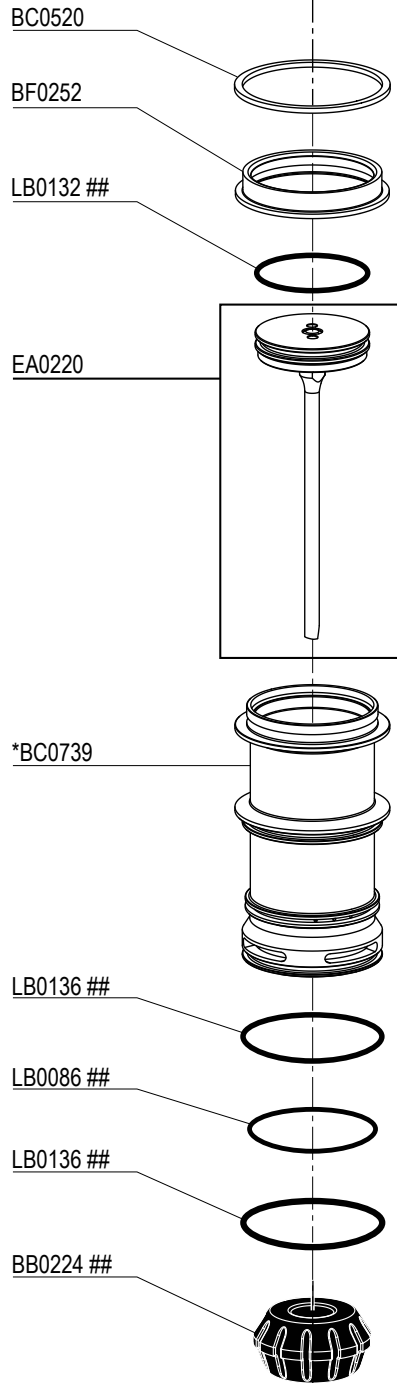

Tool #

7J0001N

- Does Not Include O-rings
- No incluye sellos de gomas
- Joints exclus