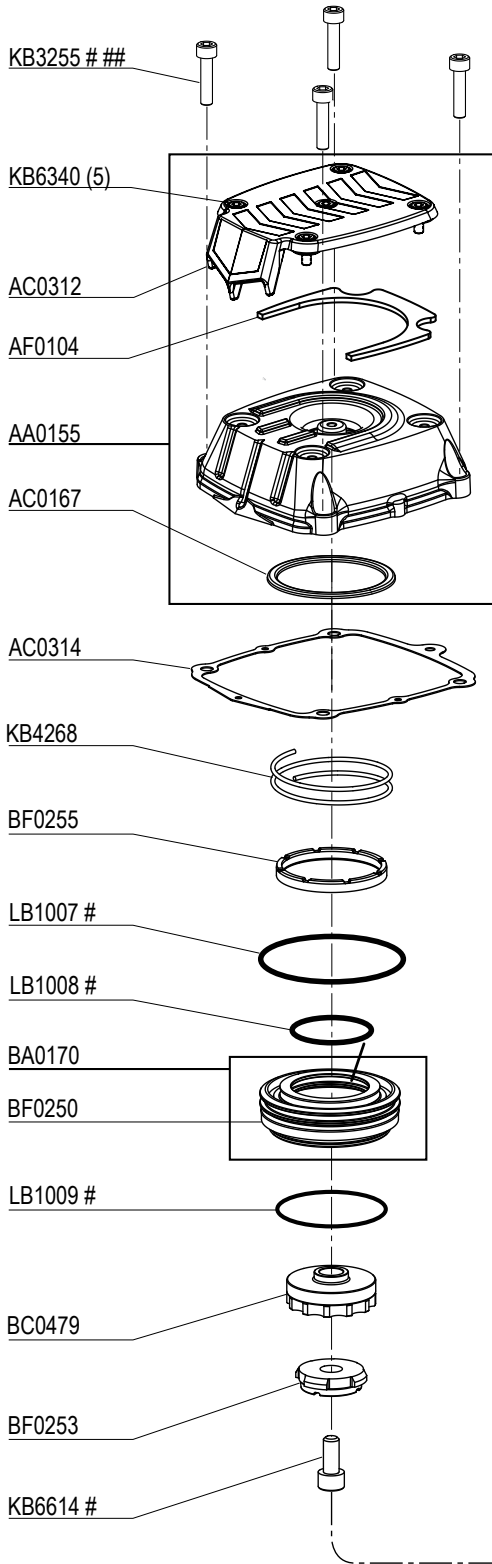

Tool #

7J0001N

- Does Not Include O-rings
- No incluye sellos de gomas
- Joints exclus

Contents of YK0444 Repair Kit
Contents of YK0445 Repair Kit