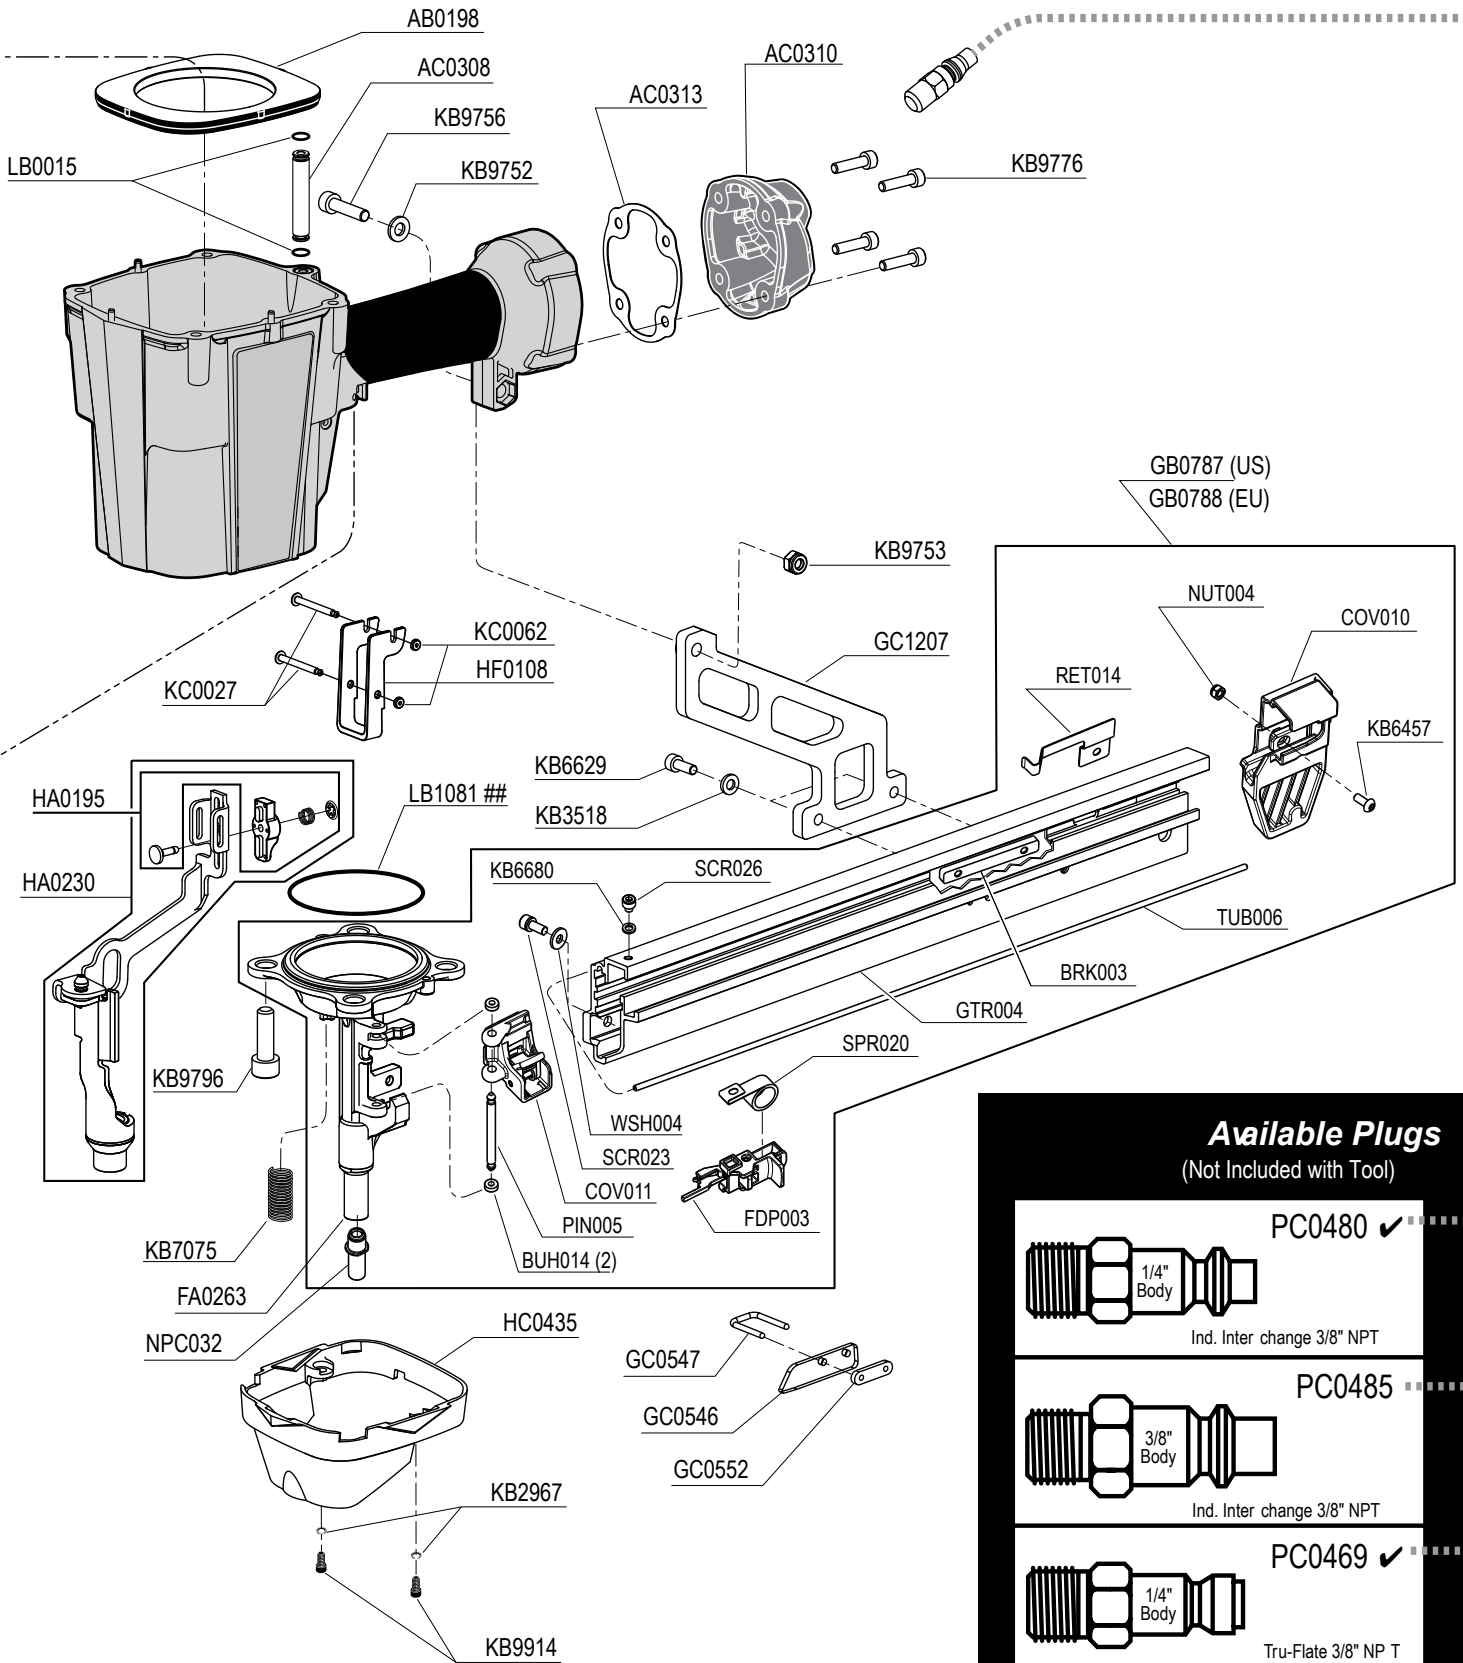

Tool #

7J0001N

- * Does Not Include O-rings
- * No incluye sellos de gomas
- * Joints exclus

Contents of YK0444 Repair Kit
 ## Contents of YK0445 Repair Kit

Pneumatic Concrete Pinner

SCP40XP

Available Plugs (Not Included with Tool)

	PC0480 ✓ 1/4" Body Ind. Inter change 3/8" NPT
	PC0485 3/8" Body Ind. Inter change 3/8" NPT
	PC0469 ✓ 1/4" Body Tru-Flate 3/8" NP T
	PC0475 3/8" Body Tru-Flate 3/8" NPT

✓ Recommended Plugs

REPLACEMENT PARTS LIST • LISTA DE PARTES DE REPUESTO • LISTE DE PIÈCES DE RECHANGE