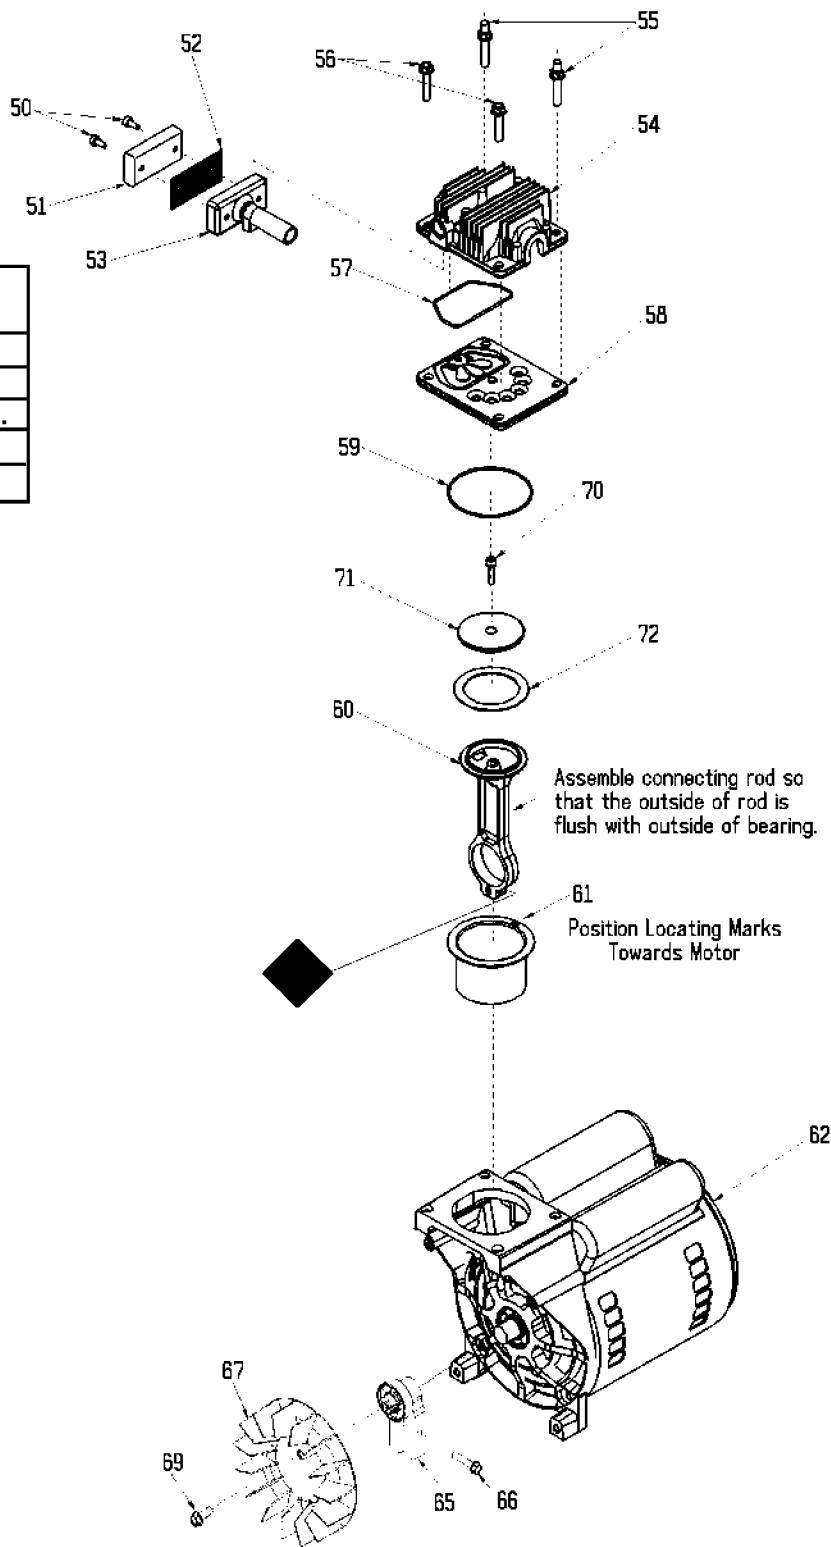

Key#	Torque Diagram
5	Torque 100-120 in. lbs.
10	Torque 90-105 in. lbs.
15	Torque Snug
16	Torque 100-120 in. lbs.
19	Torque 75-90 in. lbs.
29	Torque 50-60 in. lbs.

KEY NO.	TORQUE
55	7 to 10 Ft. Lbs.
56	7 to 10 Ft. Lbs.
66	100 to 120 In. Lbs.
69	80 to 100 In. Lbs.
◆	42 to 48 In. Lbs.

Parts List for SDS150E4TTD Type 1

Item Number	Part Number	Description	Qty Required
1	000000-00	No Longer Available	1
2	000000-00	No Longer Available	1
3	CAC-1121	BRACKET SHROUD	1
4	000000-00	No Longer Available	1
5	SSP-6050	CONNECTOR MALE 1/4NP	1
6	000000-00	No Longer Available	4
7	SUDL-403-1	ASSY CORD POWER SJT	1
8	TIA-4150	VALVE SAFETY 150 .25	1
9	A19711	VALVE CHECK 1/2NPT X	1
10	SSF-928	SCREW .313-18X.875 H	2
11	SSG-3105	ORING 306/296ID 073/	1
12	SSP-7821-1	NUT .563-18 UNF HEX	1
13	5130039-00	SLEEVE	1
14	000000-00	No Longer Available	1
15	SSF-928	SCREW .313-18X.875 H	4
16	SSP-7813	ASSY NUT SLEEVE 3/8	1
17	33821-00	BUSHING	2
17	438010040063	HEYCO BUSHINGS	1
18	SST-5314-1	BUMPER RECESS RUBBER	4
19	SSF-925	SCREW .250-20X.875 H	4
20	000000-00	No Longer Available	1
21	SSP-7811	ASSY NUT SLEEVE 1/4	1
22	N044990	NIPPLE CLOSE 1/4-18	1
23	000000-00	No Longer Available	1
24	000000-00	No Longer Available	1
25	A18885	GAUGE	1
26	Z-D23004	GAUGE 1.5OD 200PSI .	1