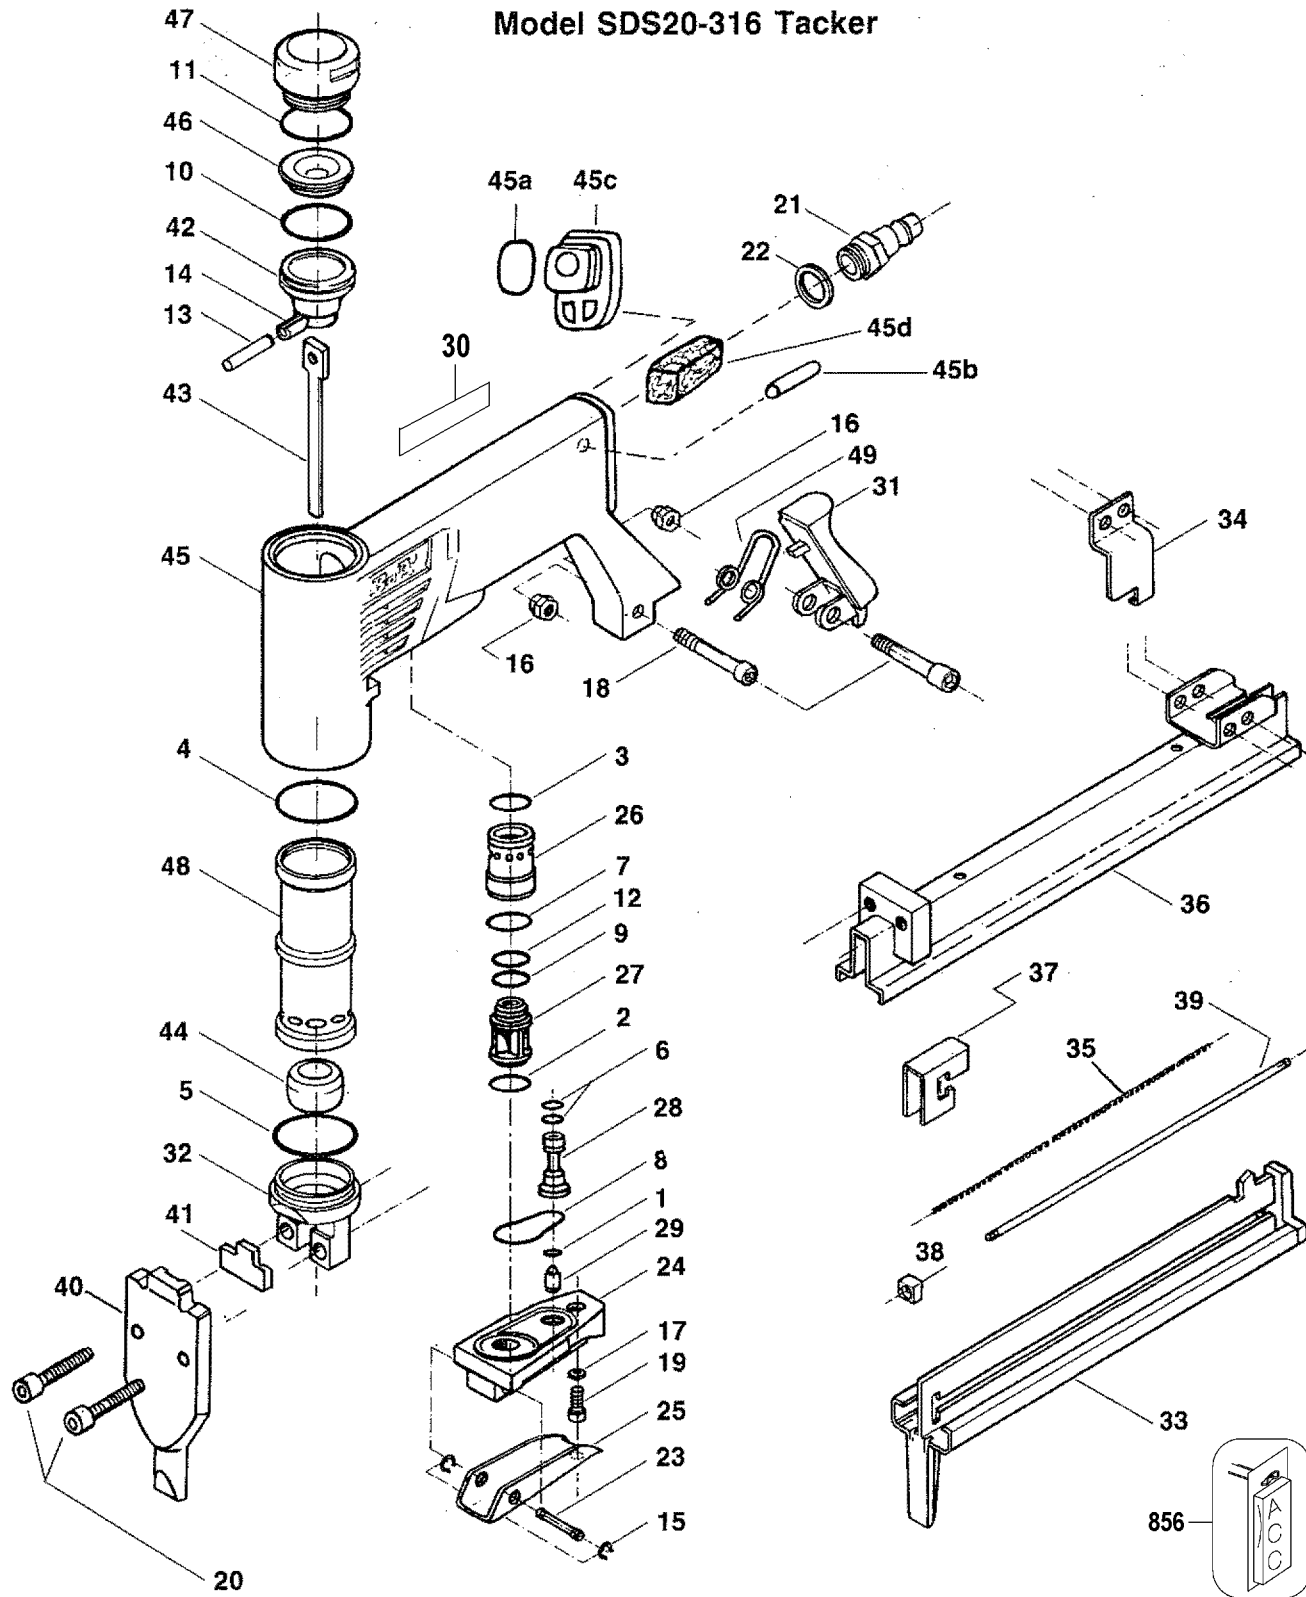

Model SDS20-316 Tacker

Parts List for SDS20-316 Type 0

Item Number	Part Number	Description	Qty Required
1	BA-600050	O-RING	1
2	BA-600140	O-RING	1
3	000000-00	No Longer Available	1
4	BA-600260	O-RING	1
5	BA-600280	O-RING	1
6	BA-600820	O-RING	1
7	BA-600860	O-RING	1
8	BA-601020	O-RING	1
9	BA-601090	O-RING	1
10	BA-601170	O-RING	1
11	000000-00	No Longer Available	1
12	BA-601570	O-RING	1
13	BA-610180	PIN	1
14	BA-616530	PIN	1
15	000000-00	No Longer Available	1
16	BA-629210	LOCKING PAWL BOLT NU	1
17	BA-631100	LOCK RING	1
18	BA-753300	ALLEN BOLT	1
19	BA-753410	ALLEN BOLT	1
20	000000-00	No Longer Available	1
21	000000-00	No Longer Available	1
22	BA-2000013090	AIR INTAKE GASKET	1
23	BA-2000020470	VALVE TRIGGER PIN	1
24	BA-2040010422	VALVE CAP	1
25	BA-2040010431	TRIGGER	1
26	BA-2040010451	VALVE CYLINDER	1
27	BA-2040010460	VALVE SHAFT	1

Parts List for SDS20-316 Type 0

Item Number	Part Number	Description	Qty Required
28	000000-00	No Longer Available	1
29	BA-2040010480	PIN	1
30	000000-00	No Longer Available	1
31	000000-00	No Longer Available	1
32	000000-00	No Longer Available	1
33	000000-00	No Longer Available	1
34	BA-2050001200	PLATE	1
35	BA-2050001281	SPRING	1
36	000000-00	No Longer Available	1
37	000000-00	No Longer Available	1
38	000000-00	No Longer Available	1
39	000000-00	No Longer Available	1
40	000000-00	No Longer Available	1
41	000000-00	No Longer Available	1
42	000000-00	No Longer Available	1
43	BA-2050001820	DRIVER	1
44	BA-2050001860	BUMPER	1
45	000000-00	No Longer Available	1
45	BA-600870	O-RING	1
45	000000-00	No Longer Available	1
45	BA-2050010091	END CAP	1
45	000000-00	No Longer Available	1
46	BA-2050010150	DAMPER	1
47	000000-00	No Longer Available	1
48	000000-00	No Longer Available	1
49	000000-00	No Longer Available	1
856	000000-00	No Longer Available	1