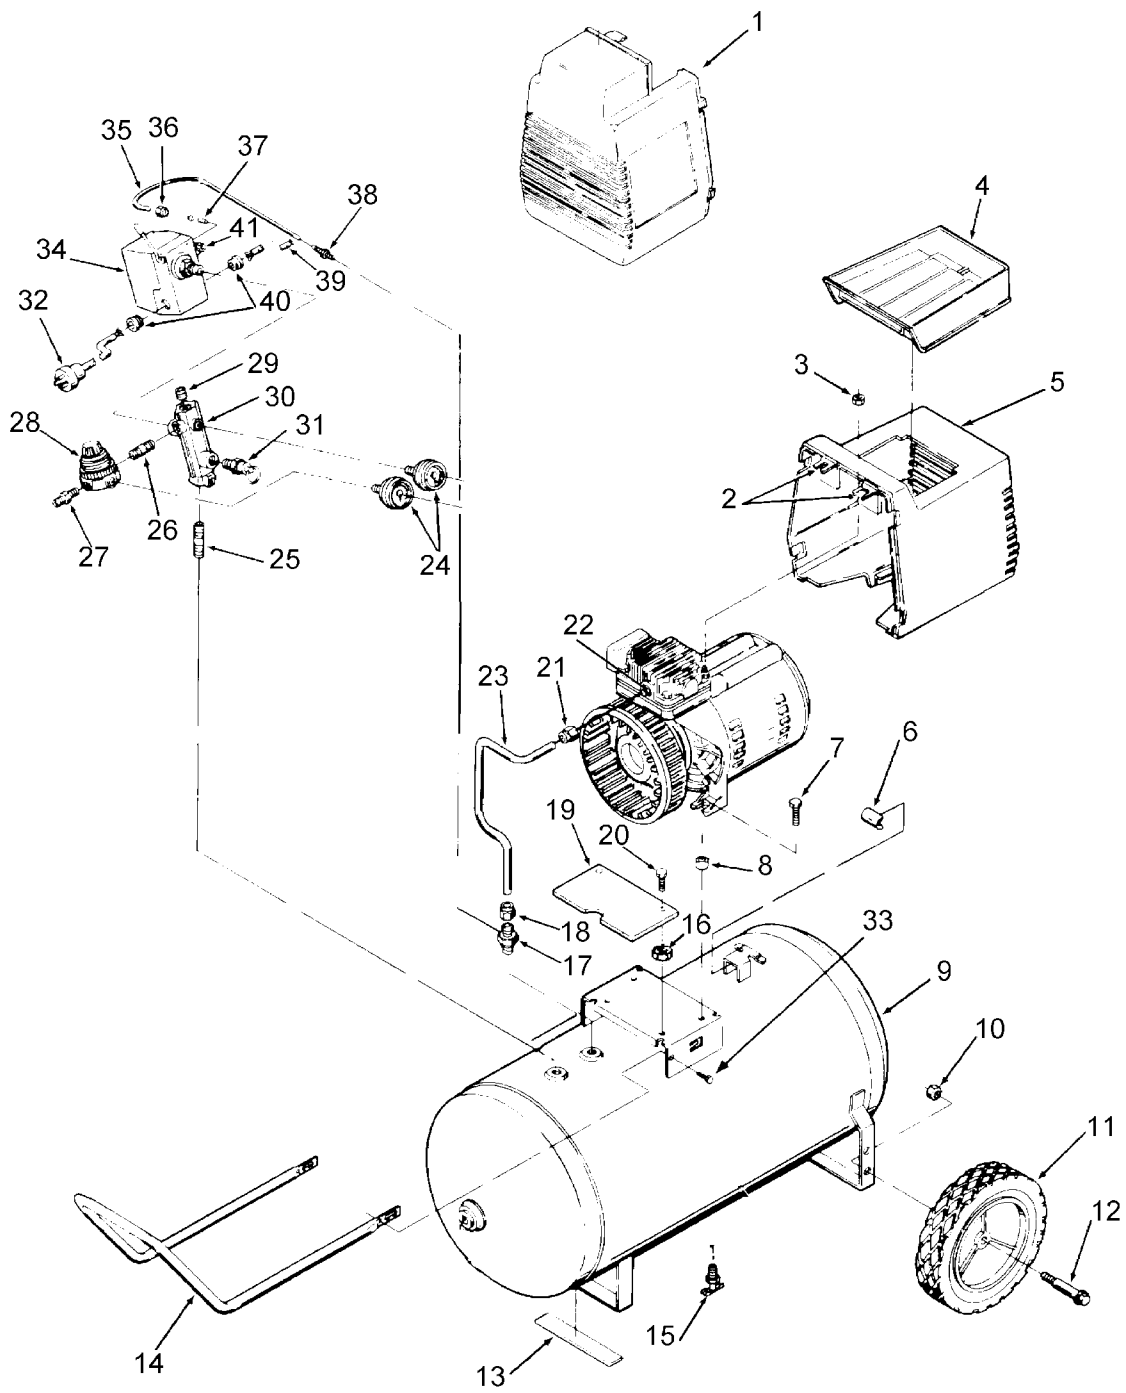

KEY NO.	TORQUE
55	7 to 10 Ft. Lbs.
56	7 to 10 Ft. Lbs.
66	100 to 120 In. Lbs.
69	80 to 100 In. Lbs.
◆	42 to 48 In. Lbs.

## Parts List for SFFC420 Type 0

Item Number	Part Number	Description	Qty Required
1	AC-0078	SHROUD FRONT BLK	1
2	CAC-1121	BRACKET SHROUD	2
3	038738-00	NUT	2
4	CAC-1080	TRAY TOOL	1
5	000000-00	No Longer Available	1
6	000000-00	No Longer Available	1
7	SSF-505	SCREW .250-28X.915 U	2
8	000000-00	No Longer Available	1
10	SSF-8080-ZN	NUT .375-16 UNC-2B H	1
11	000000-00	No Longer Available	2
12	CAC-60	BOLT .375-16X2.25 UN	2
13	SUDL-6-1	STRIP RUBBER FOOT	1
14	000000-00	No Longer Available	1
15	N286039	DRAIN VALVE	1
16	000000-00	No Longer Available	1
17	A19711	VALVE CHECK 1/2NPT X	1
18	SSP-7813	ASSY NUT SLEEVE 3/8	1
19	AC-0155	PLATE	1
20	SSF-1000	SCREW #12-14X.750 HE	2
21	SSP-7821-1	NUT .563-18 UNF HEX	1
22	CAC-1120	SLEEVE SILICONE	1
23	CAC-1155	TUBE OUTLET 2.5 & 3H	1
24	Z-D23004	GAUGE 1.5OD 200PSI .	2
25	SS-2110	NIPPLE GALV 3/8 X 3	1
26	N053094	NIPPLE	1
27	D26889	ADAPTER .25 NPT X .2	1
28	AC-0007	REGULATOR 4PORT P1P2	1