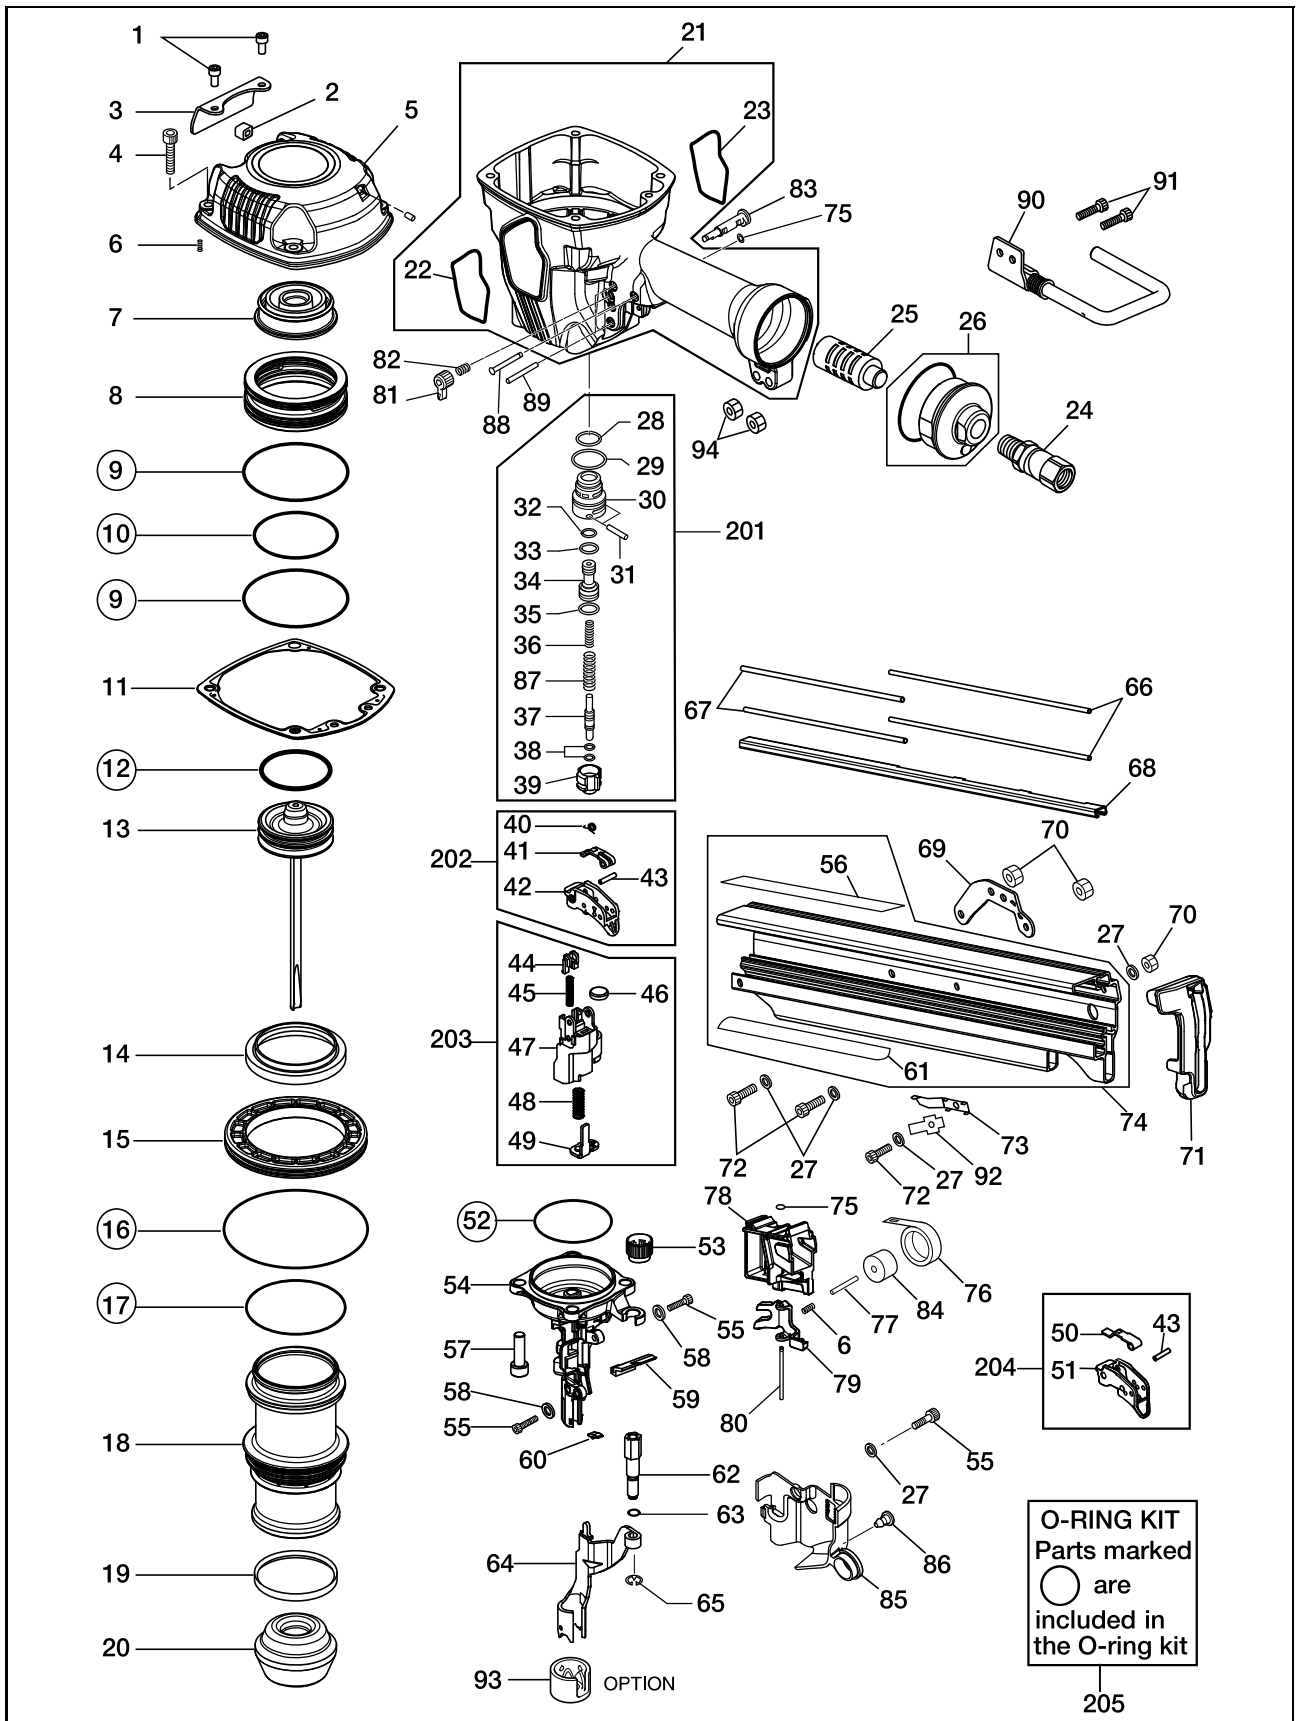

SN883RH3

EXPLODED VIEW
AND SPARE PARTS LIST

SCHEMA ECLATE ET LISTE DES
PIECES DE RECHANGE

DESPIECE DE LA MAQUINA Y LISTA
DE RECAMBIOS

Tool Model	Part NO	Part Code	Description
SN883RH3	1	KN12666	SCREW 5X12
SN883RH3	2	KN12678	EXHAUST GUIDE
SN883RH3	3	KN12194	EXHAUST COVER
SN883RH3	4	KN12669	SCREW 6X28
SN883RH3	5	KN70168	CYLINDER CAP UNIT
SN883RH3	6	KK24182	COMPRESSION SPRING 4182
SN883RH3	7	CN38169	PISTON STOP
SN883RH3	8	KN12656	HEAD VALVE PISTON
SN883RH3	9	KN12650	O-RING AS568-150
SN883RH3	10	KN12645	O-RING AS568-142
SN883RH3	11	KN70142	CYLINDER CAP SEAL UNIT
SN883RH3	12	KN12613	O-RING 4.5X48.8
SN883RH3	13	KN70164	MAIN PISTON UNIT
SN883RH3	14	KN12628	CYLINDER SEAL
SN883RH3	15	KN12190	CYLINDER RING
SN883RH3	16	KN12649	O-RING 1AG100
SN883RH3	17	KN12648	O-RING 1AG70
SN883RH3	18	KN12634	CYLINDER
SN883RH3	19	KN12614	CHECK VALVE
SN883RH3	20	KN12193	BUMPER
SN883RH3	21	KN81069	FRAME
SN883RH3	22	KN12205	NAME LABEL A
SN883RH3	23	KN12206	NAME LABEL B
SN883RH3	24	TT05426	SWIVEL JOINT
SN883RH3	25	CN35685	END CAP FILTER SA-10
SN883RH3	26	KN81039	END CAP ASSY
SN883RH3	27	EE31121	WASHER 1-5 (BLACK)
SN883RH3	28	KN12643	O-RING 1AP12
SN883RH3	29	KN12644	O-RING 1AP20
SN883RH3	30	CN33909	TRIGGER VALVE HOUSING
SN883RH3	31	KN12660	STRAIGHT PIN 2660
SN883RH3	32	KN12642	O-RING 1AP6
SN883RH3	33	HH11209	O-RING 1BP7
SN883RH3	34	CN31589	PILOT VALVE
SN883RH3	35	KN12641	O-RING 1AP9
SN883RH3	36	KN12654	COMPRESSION SPRING 2654
SN883RH3	37	KN12658	TRIGGER VALVE STEM
SN883RH3	38	KN12647	O-RING 1B 1.4X2.5
SN883RH3	39	CN33910	TRIGGER VALVE CAP
SN883RH3	40	KK33404	SPRING 3404
SN883RH3	41	KN12729	CONTACT LEVER DS
SN883RH3	42	CN35648	TRIGGER (ORANGE)
SN883RH3	43	FF22402	SPRING PIN 3X16 (LIGHT LOAD)
SN883RH3	44	KN12734	TRIGGER PUSHER
SN883RH3	45	KK23129	COMPRESSION SPRING 3129
SN883RH3	46	KN12618	EXHAUST SEAL
SN883RH3	47	KN12730	ARM GUIDE
SN883RH3	48	KK23973	COMPRESSION SPRING 3973
SN883RH3	49	KN12731	CONTACT ARM A
SN883RH3	50	KN12728	CONTACT LEVER CT
SN883RH3	51	CN35714	TRIGGER (BLACK)
SN883RH3	52	KN12651	O-RING AS568-144
SN883RH3	53	KN12200	ADJUST DIAL
SN883RH3	54	KN70172	NOSE UNIT
SN883RH3	55	KN12668	SCREW 5X10
SN883RH3	56	KN12736	WARNING LABEL
SN883RH3	57	KN12670	SCREW 8X28
SN883RH3	58	KN12619	PLANE WASHER 5.1X12X1.2