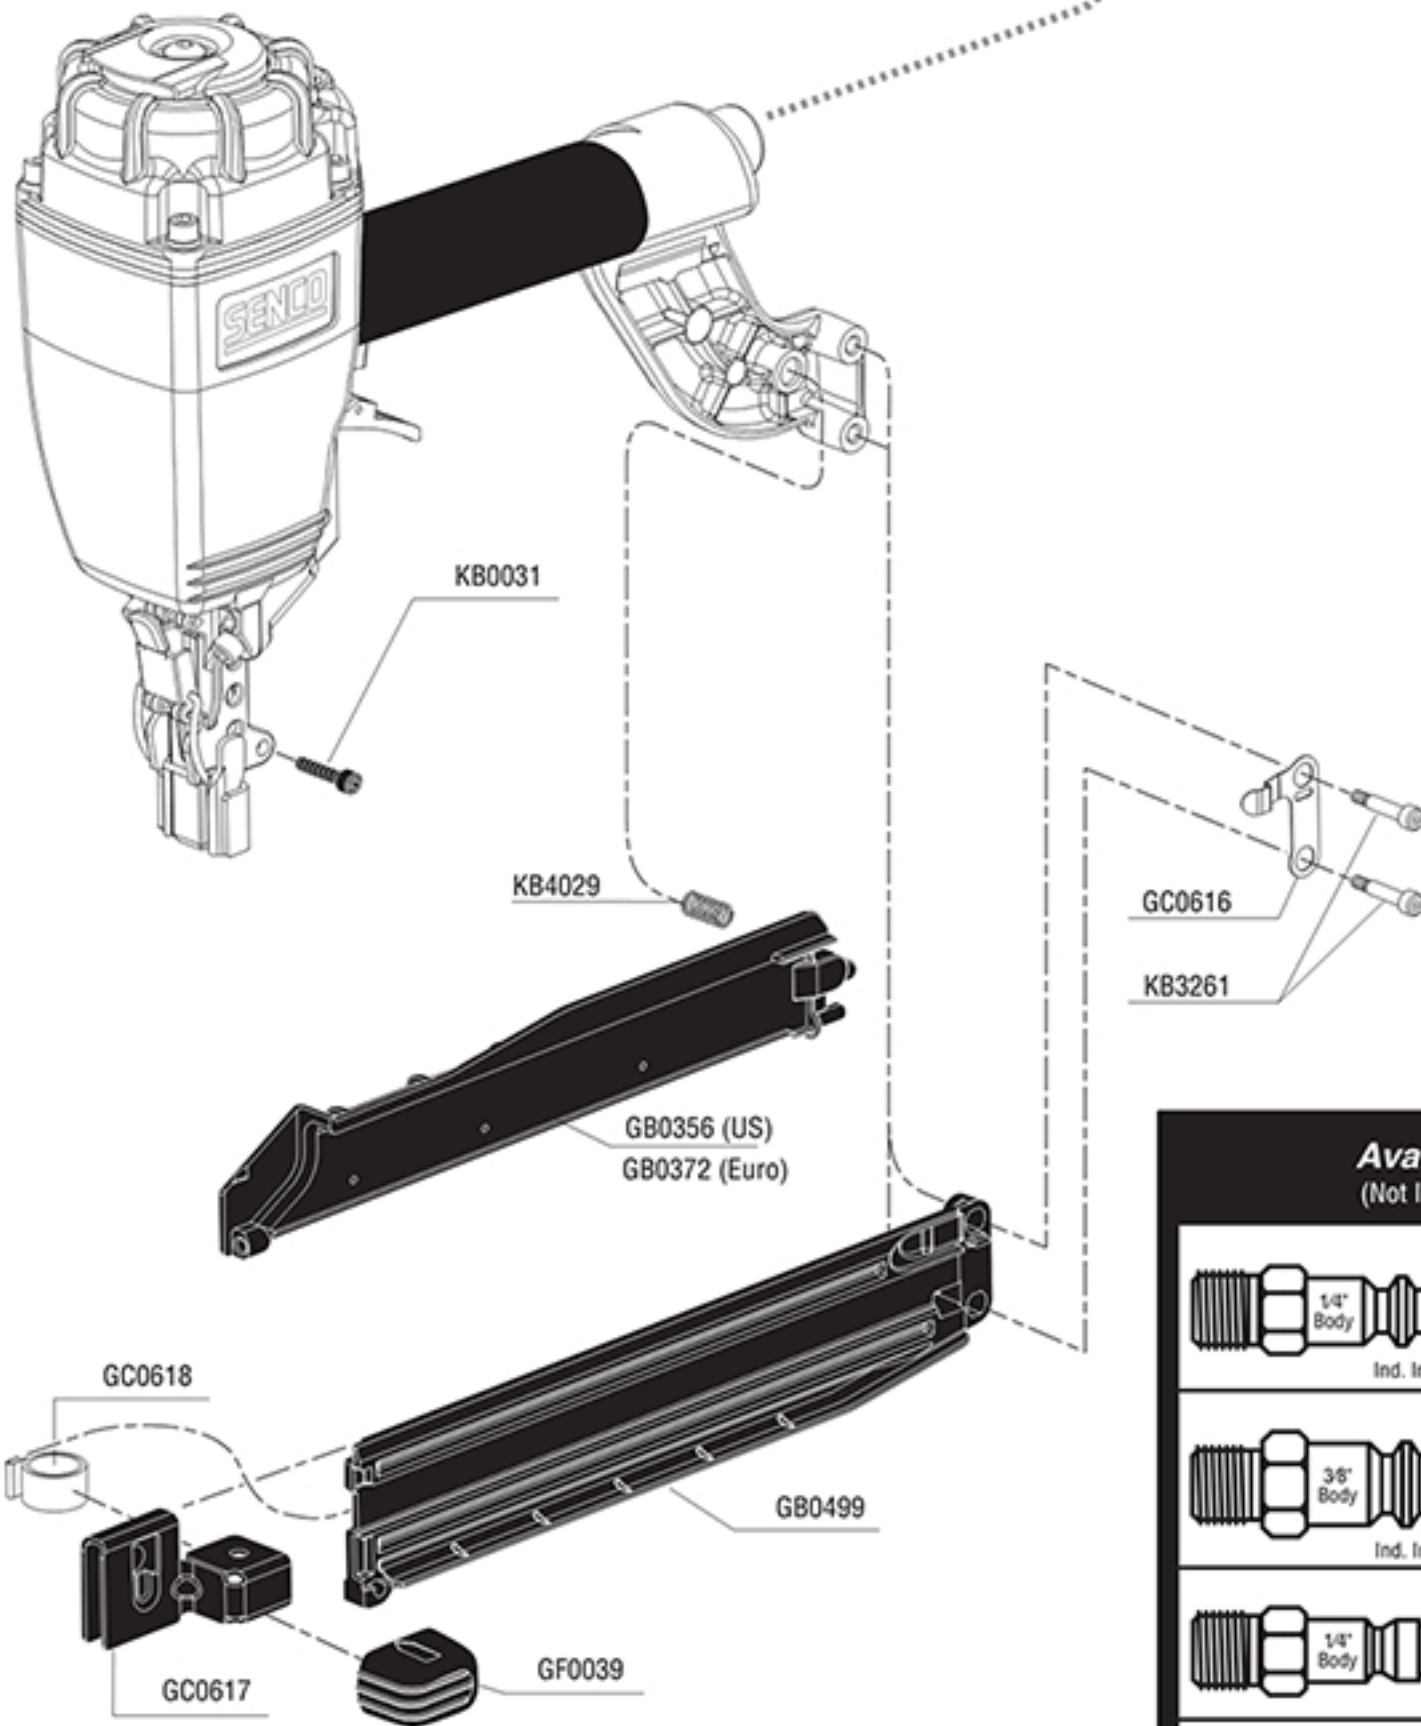

OPTIONAL

	EA0114	3/16"	CSK
KB4177			
LB0057			
CF0007			
LB0057			

* Does Not Include O-rings
 * No incluye sellos de gomas
 * Ohne Dichtringe
 * Joints exclus

Available Triggers

Contact Actuation

Single Sequential

MFG058 Revised June 19, 2012 (Replaces 2/16/12) © 2012 by SENC0 Brands, Inc. Cincinnati, Ohio 45245 - U.S.A.

Available Plugs
(Not Included with Tool)

- 

PC0480 ...

1/4" Body

Ind. Interchange 3/8" NPT
- 

PC0485 ✓ ...

3/8" Body

Ind. Interchange 3/8" NPT
- 

PC0469 ...

1/4" Body

Tru-Flate 3/8" NPT
- 

PC0475 ✓ ...

3/8" Body

Tru-Flate 3/8" NPT