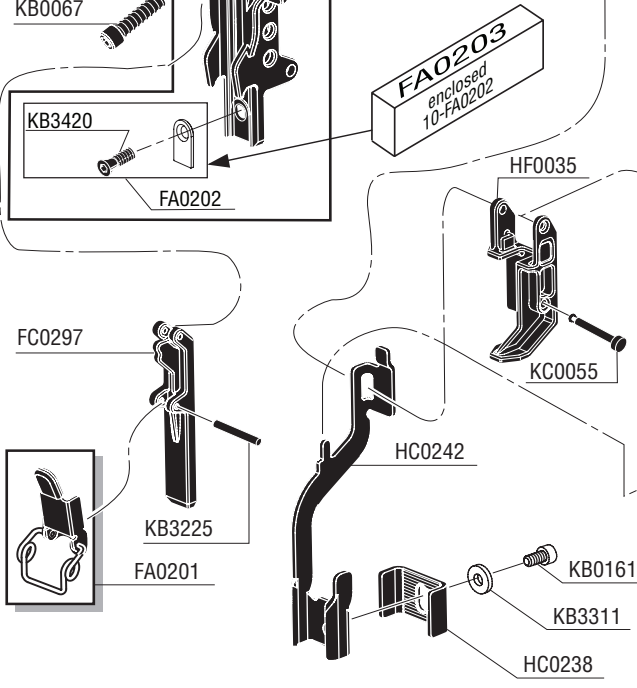

OPTIONAL

	EA0114	3/16"	CSK
KB4177			
LB0057			
CF0007			
LB0057			

* Does Not Include O-rings
 * No incluye sellos de gomas
 * Ohne Dichtringe
 * Joints exclus

Available Triggers

Contact Actuation

Single Sequential

MFG058 Revised June 19, 2012 (Replaces 2/16/12) © 2012 by SENC0 Brands, Inc. Cincinnati, Ohio 45245 - U.S.A.

Available Plugs
(Not Included with Tool)

- 

PC0480 ...

1/4" Body

Ind. Interchange 3/8" NPT
- 

PC0485 ✓ ...

3/8" Body

Ind. Interchange 3/8" NPT
- 

PC0469 ...

1/4" Body

Tru-Flate 3/8" NPT
- 

PC0475 ✓ ...

3/8" Body

Tru-Flate 3/8" NPT