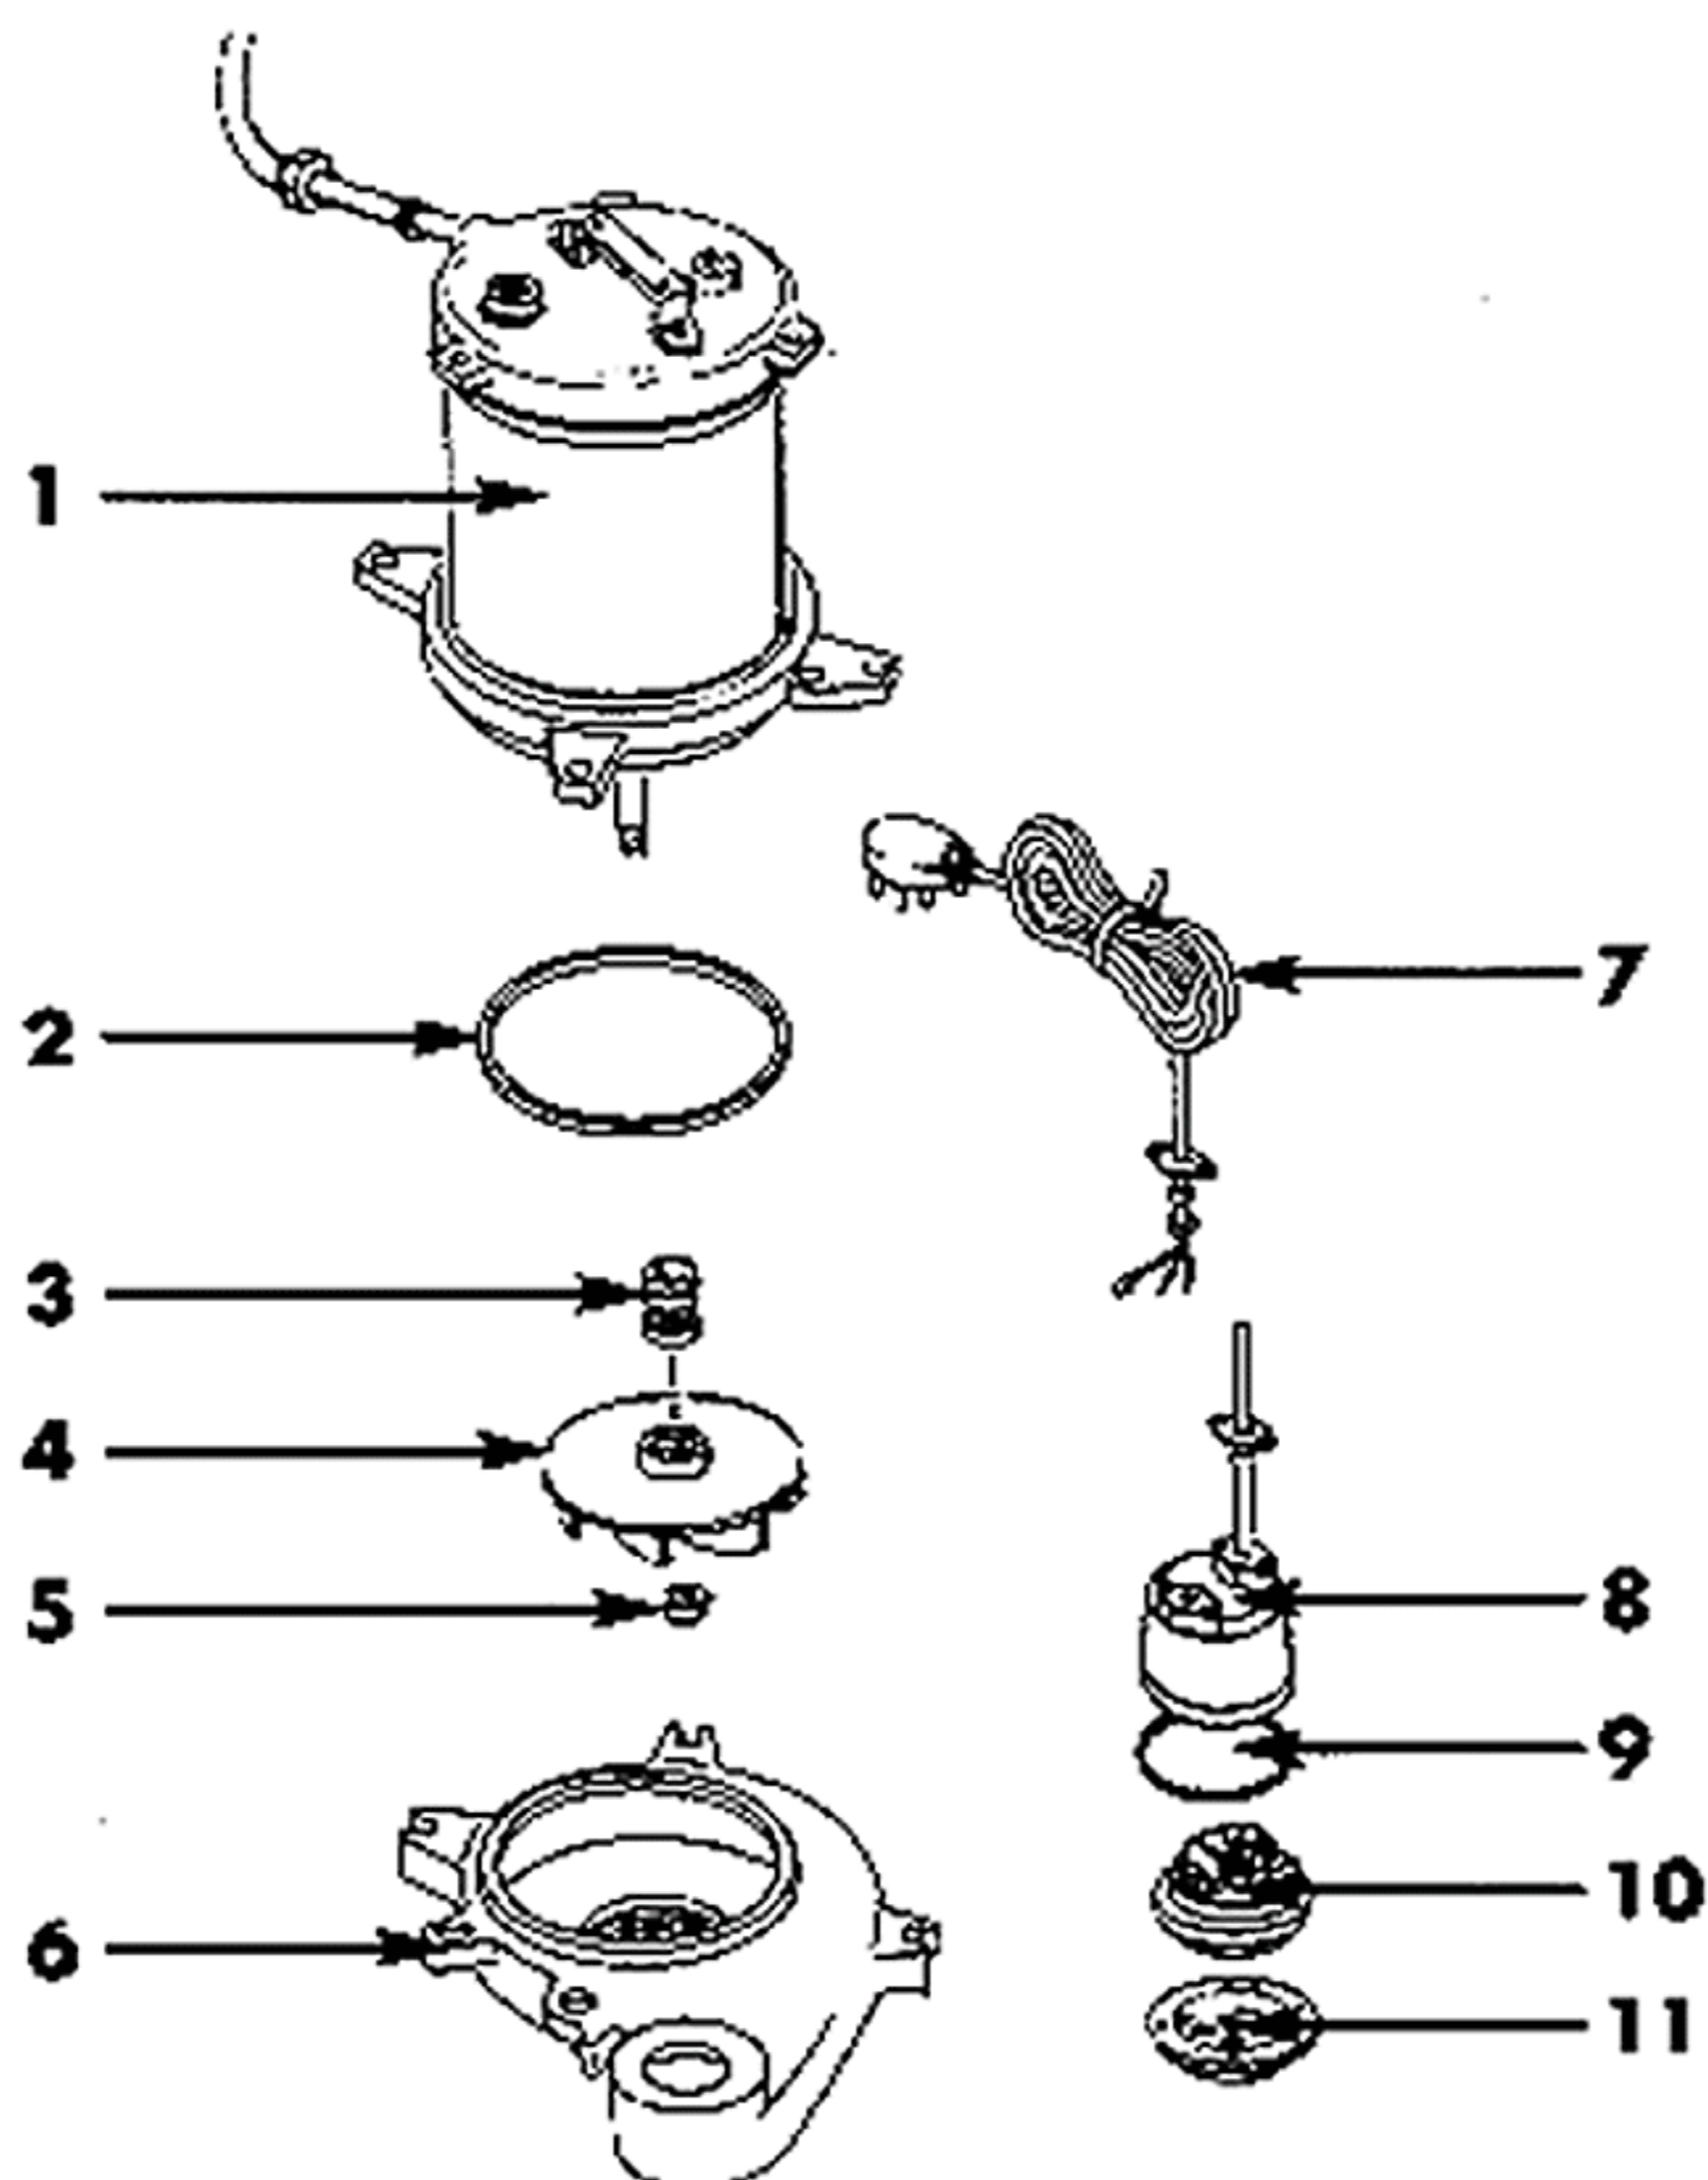

Ridgid SP-1000 Sump Pump

Key No.	Part Number	Details
1	90207	MOTOR, TP/SP1000
2	90212	GASKET, VOLUTE TP/SP1000
3	90217	SEAL, MECHANICAL TP/SP100
4	90222	IMPELLER, TP/SP1000
5	90227	NUT, IMPELLER TP/SP1000
6	90232	VOLUTE, TP/SP1000
7	90237	<i>not available online</i>
8	90242	HOUSING, SWITCH SP1000
9	90247	<i>not available online</i>
10	90252	<i>not available online</i>
11	90257	SCREEN, RETAINING RING SP