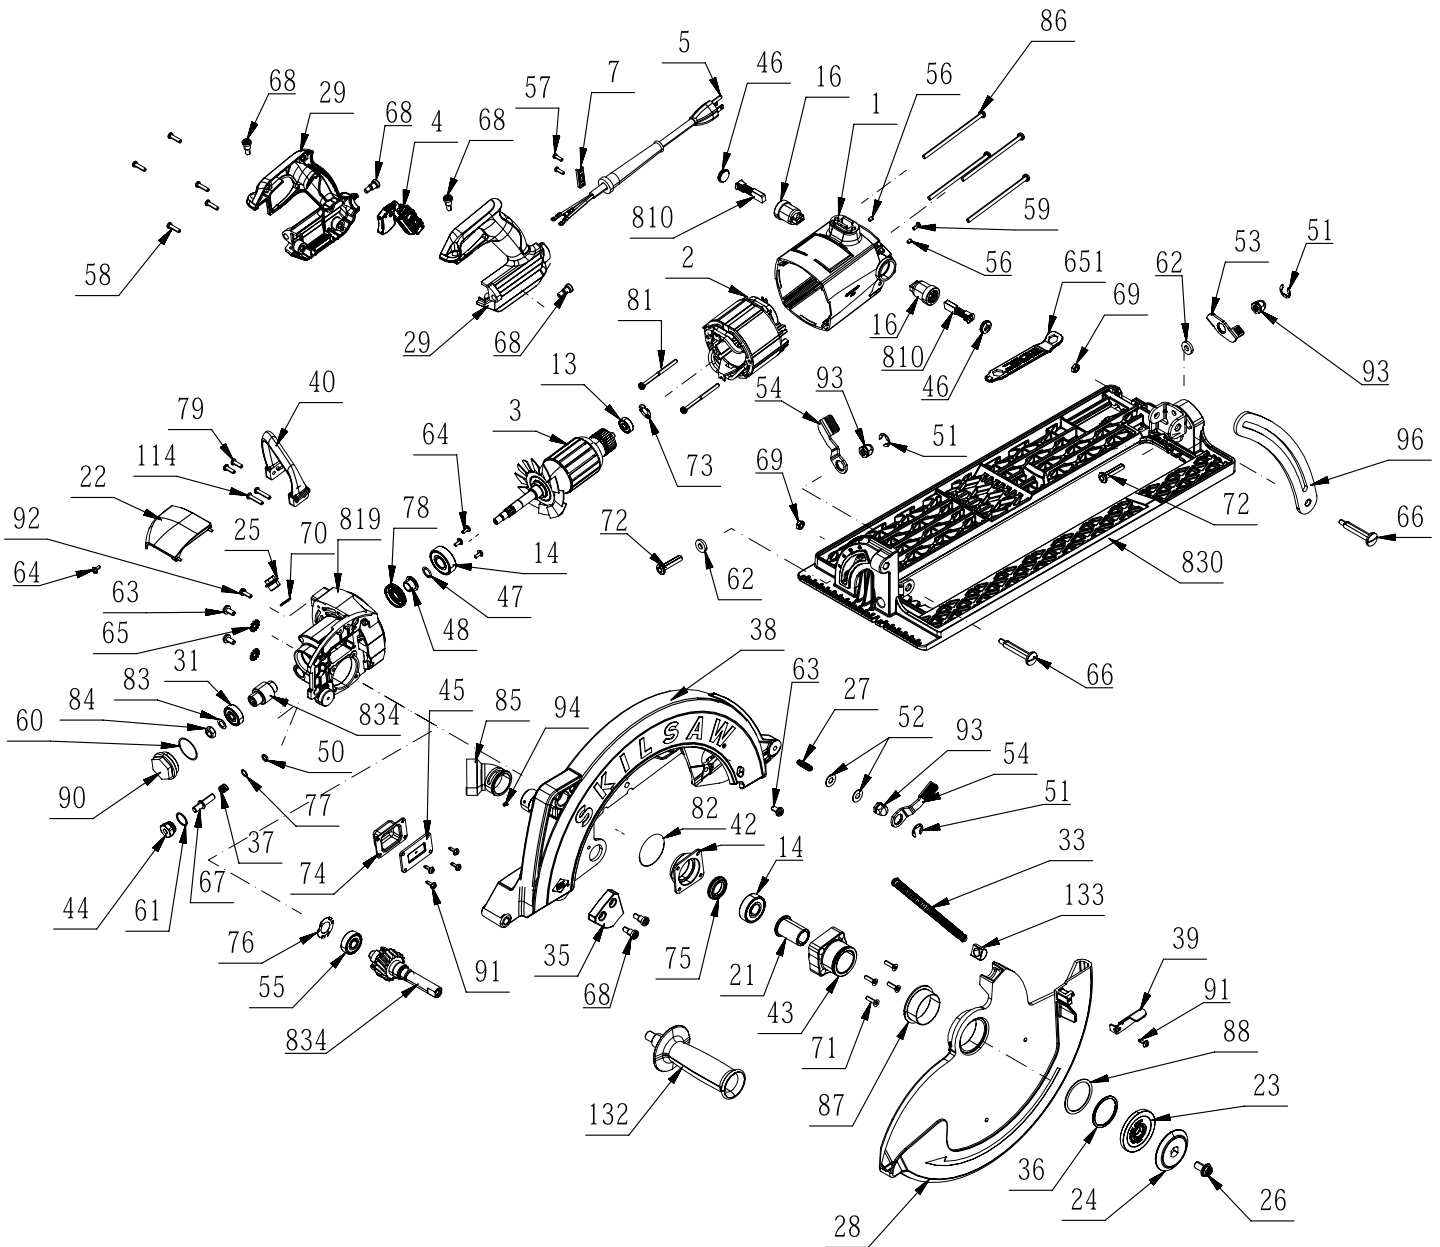

Product Description: Beam Saw
Model Number: SPT70V-11
Body Number: 0610227001
Version: A
Issue Date: 2020/03/04

No.	Product Model#	Part Number	Description	Qty
1	SPT70V-11	3422107001	Motor Housing	1
2	SPT70V-11	2740451001	Stator	1
3	SPT70V-11	2751128001	Rotor	1
4	SPT70V-11	4870631001	Trigger Switch	1
5	SPT70V-11	4810219001	Power Cord & Plug	1
7	SPT70V-11	3706464001	Cord Anchorage	1
13	SPT70V-11	5700008030	Ball Bearing	1
14	SPT70V-11	5700058006	Ball Bearing	2
16	SPT70V-11	2800265001	Brush Holder	2
21	SPT70V-11	3521037001	Bush	1
22	SPT70V-11	3129150001	Hood	1
23	SPT70V-11	3521035001	Inner Flange	1
24	SPT70V-11	3552828001	Outer Flange	1
25	SPT70V-11	3552851001	Oil Drain Plug	1
26	SPT70V-11	5640257001	Flange Bolt	1
27	SPT70V-11	5620587001	Hexagon Socket Screw	1
28	SPT70V-11	3422092001	Lower Guard	1
29	SPT70V-11	3900002001	L R Handle Set	1
31	SPT70V-11	5700013012	Ball Bearing	1
33	SPT70V-11	3660683001	Tension Spring	1
35	SPT70V-11	3129225001	Rubber Gasket	1
36	SPT70V-11	5660257001	Circlip	1
37	SPT70V-11	3660680001	Compression Spring	1
38	SPT70V-11	3422105001	Upper Guard	1
39	SPT70V-11	3706449001	Guard Lever	1
40	SPT70V-11	3129160002	Auxiliary Handle	1
42	SPT70V-11	3422074001	Bearing Holder	1
43	SPT70V-11	3521034001	Bearing Cover	1
44	SPT70V-11	3552840001	Bush	1
45	SPT70V-11	3706404001	Cover	1
46	SPT70V-11	3129240001	Brush Cover	2
47	SPT70V-11	5690368001	O-Ring	1
48	SPT70V-11	3552841001	Bush	1
50	SPT70V-11	5690377001	O-Ring	1
51	SPT70V-11	5660252001	Circlip	3
52	SPT70V-11	5650641001	Plain Washer	2
53	SPT70V-11	3706468001	Lock Lever	1
54	SPT70V-11	3706469001	Lock Lever	2
55	SPT70V-11	5700015024	Ball Bearing	1
56	SPT70V-11	5620588001	Set Screw	2
57	SPT70V-11	5610323001	Hexalobular Socket Screw	2
58	SPT70V-11	5610324001	Hexalobular Socket Screw	5
59	SPT70V-11	5610334001	Screw with Washer	1
60	SPT70V-11	5690372001	O-Ring	1
61	SPT70V-11	5650624001	Plain Washer	1
62	SPT70V-11	5650627001	Plain Washer	2
63	SPT70V-11	5620590001	Hexagon Socket Screw	3
64	SPT70V-11	5610325001	Thread Forming Screw	4
65	SPT70V-11	5650615001	Lock Washer	2
66	SPT70V-11	5620633001	Shoulder Screw	2
67	SPT70V-11	3552845001	Lock Pin	1
68	SPT70V-11	5620592001	Shoulder Screw	6
69	SPT70V-11	5630311001	Nut	2