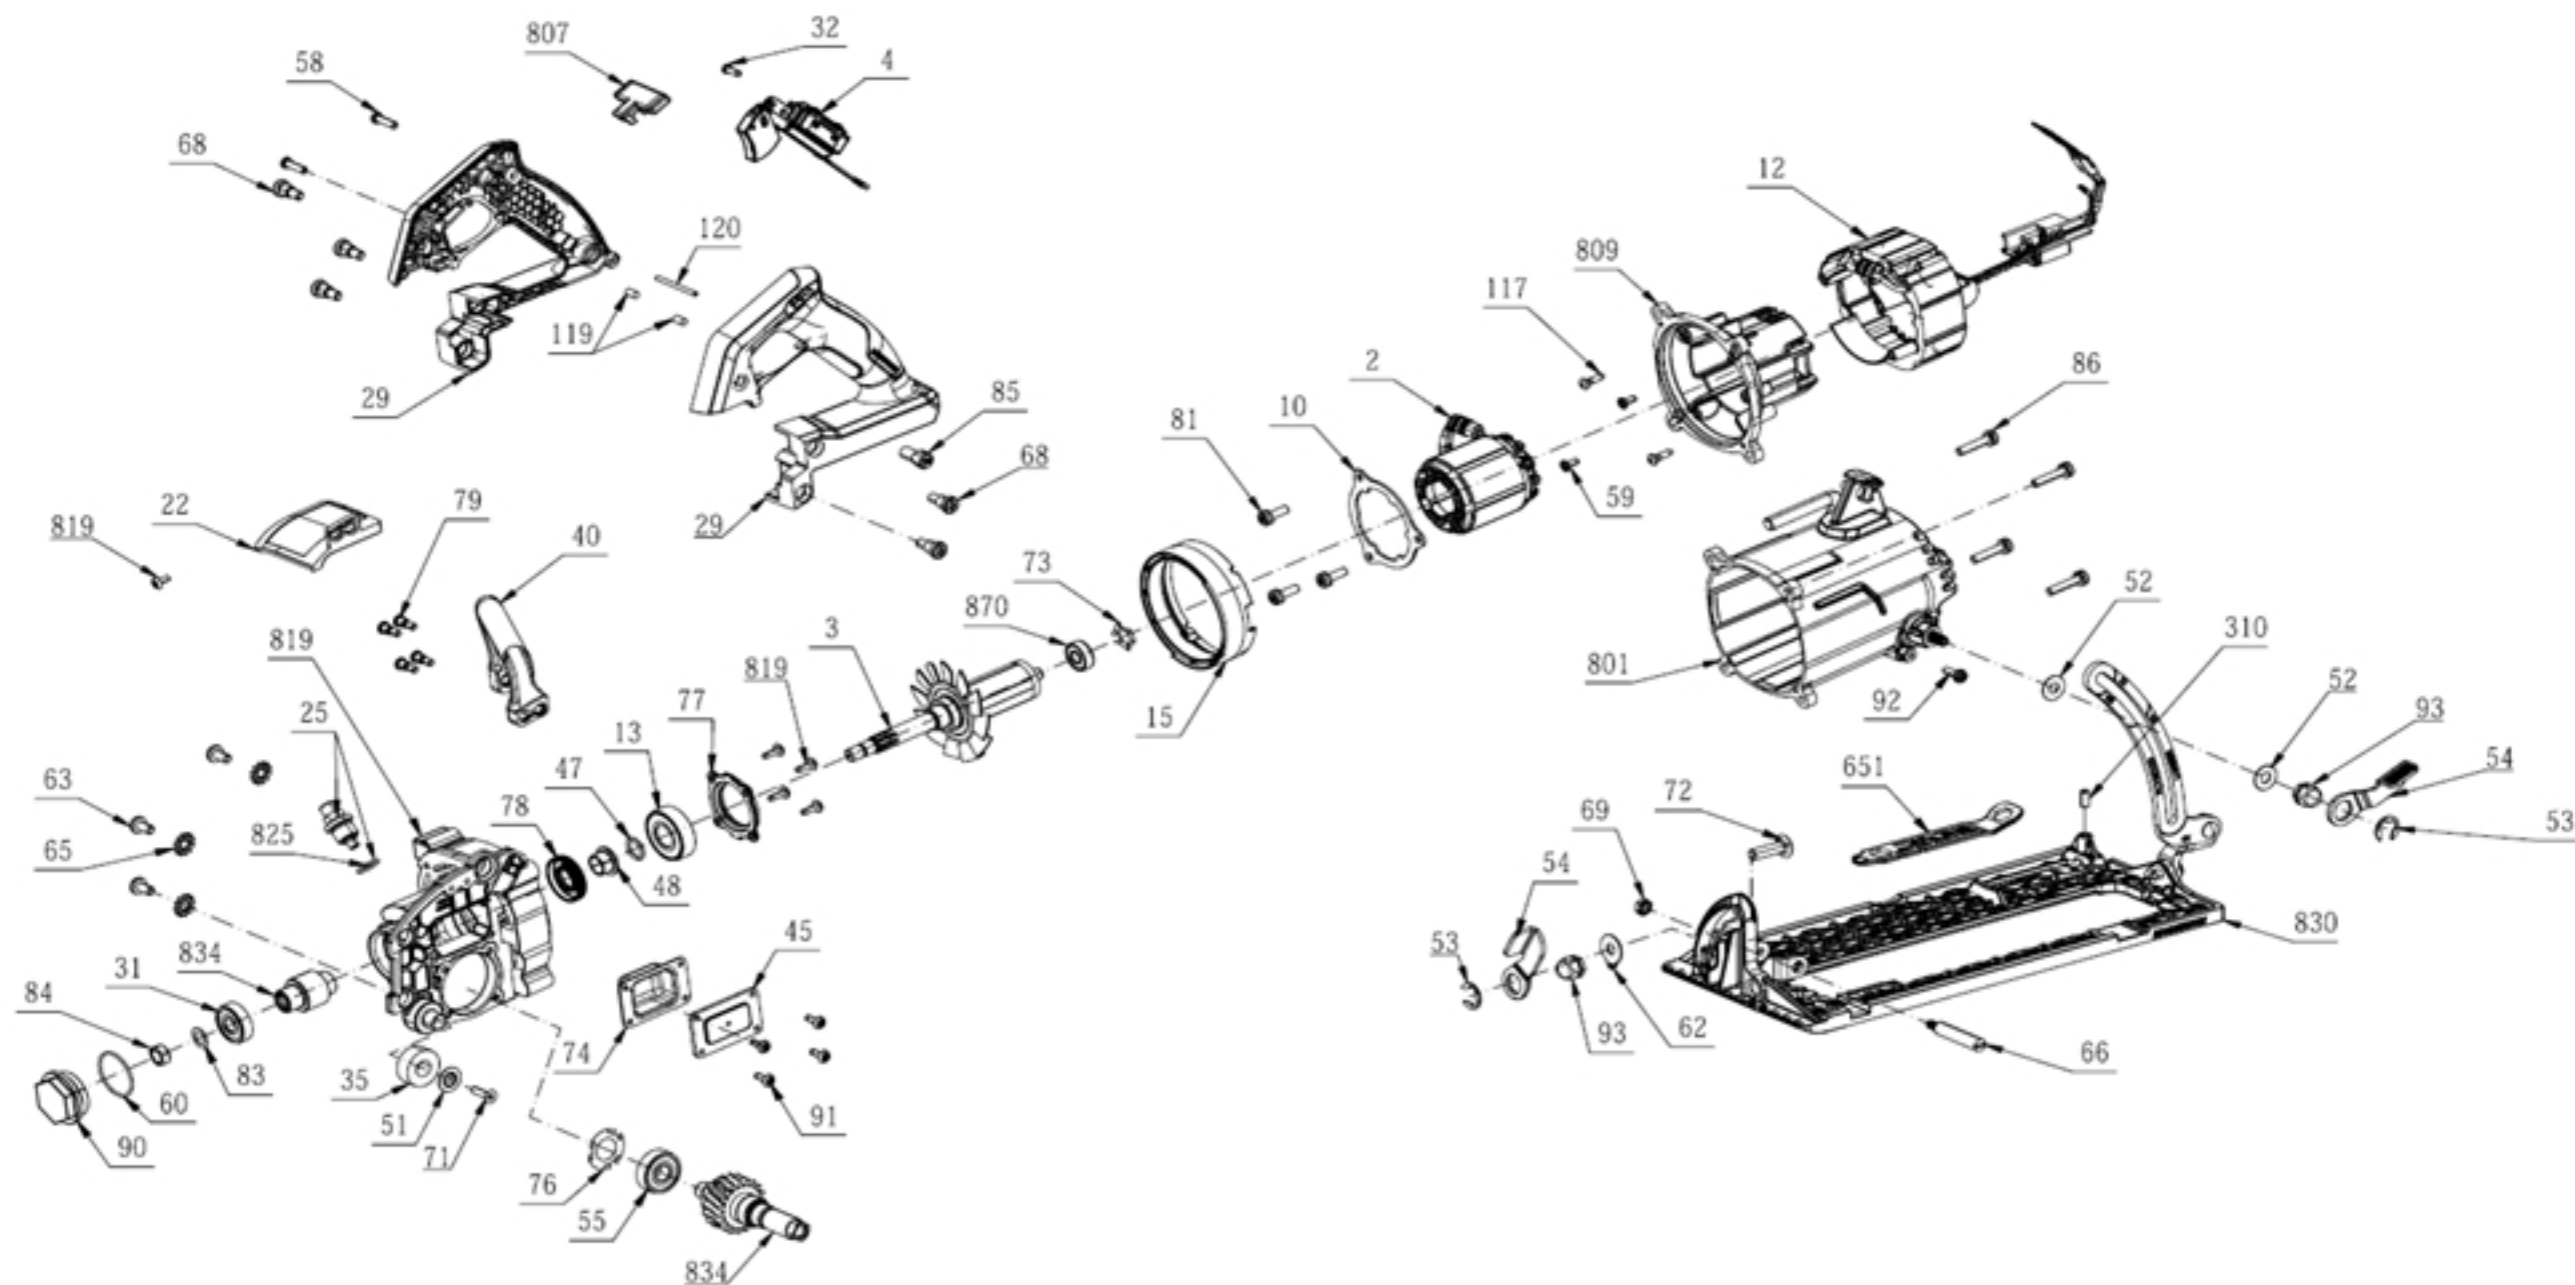

SKIL®

Product Description: Circular Saw
Model Number:
SPTH70M-01/-11/-21/-02/-12/-22
Body Number: 0740034001
Version: A
Issue Date: 2020/06/01

SKIL®

Product Description: Circular Saw

Model Number:

SPTH70M-01/-11/-21/-02/-12/-22

Body Number: 0740034001

Version: A

Issue Date: 2020/06/01