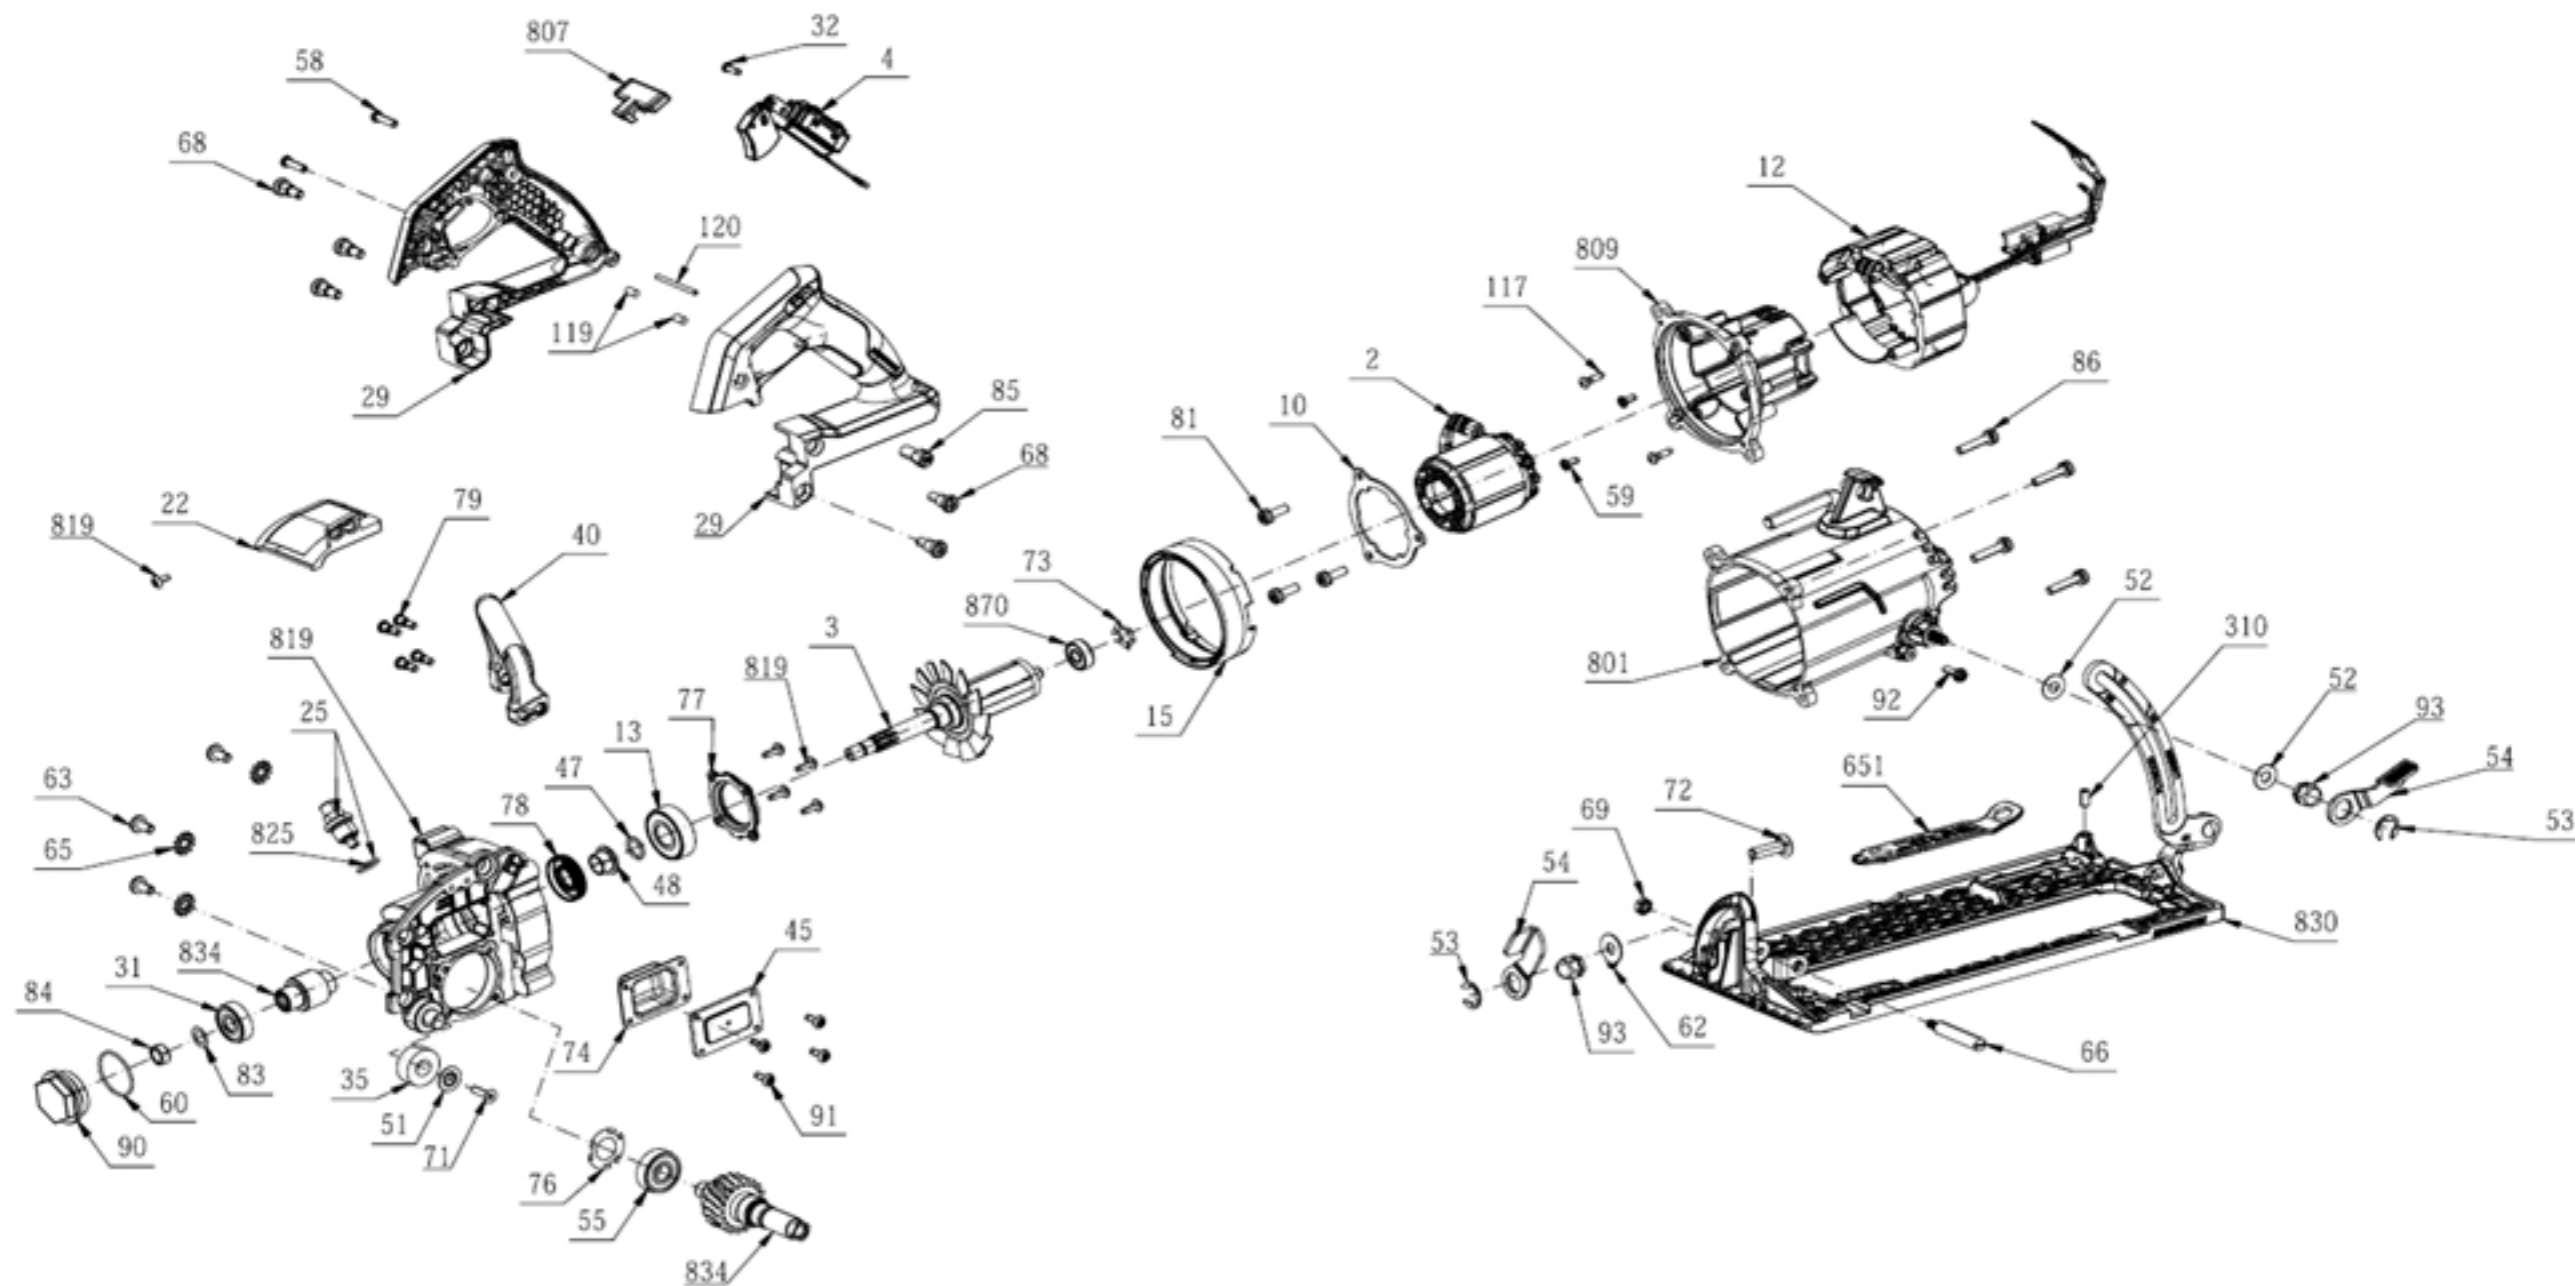

SKIL®

Product Description: Circular Saw
Model Number:
SPTH70M-01/-11/-21/-02/-12/-22
Body Number: 0740034001
Version: A
Issue Date: 2020/06/01

SKIL®

Product Description: Circular Saw

Model Number:

SPTH70M-01/-11/-21/-02/-12/-22

Body Number: 0740034001

Version: A

Issue Date: 2020/06/01