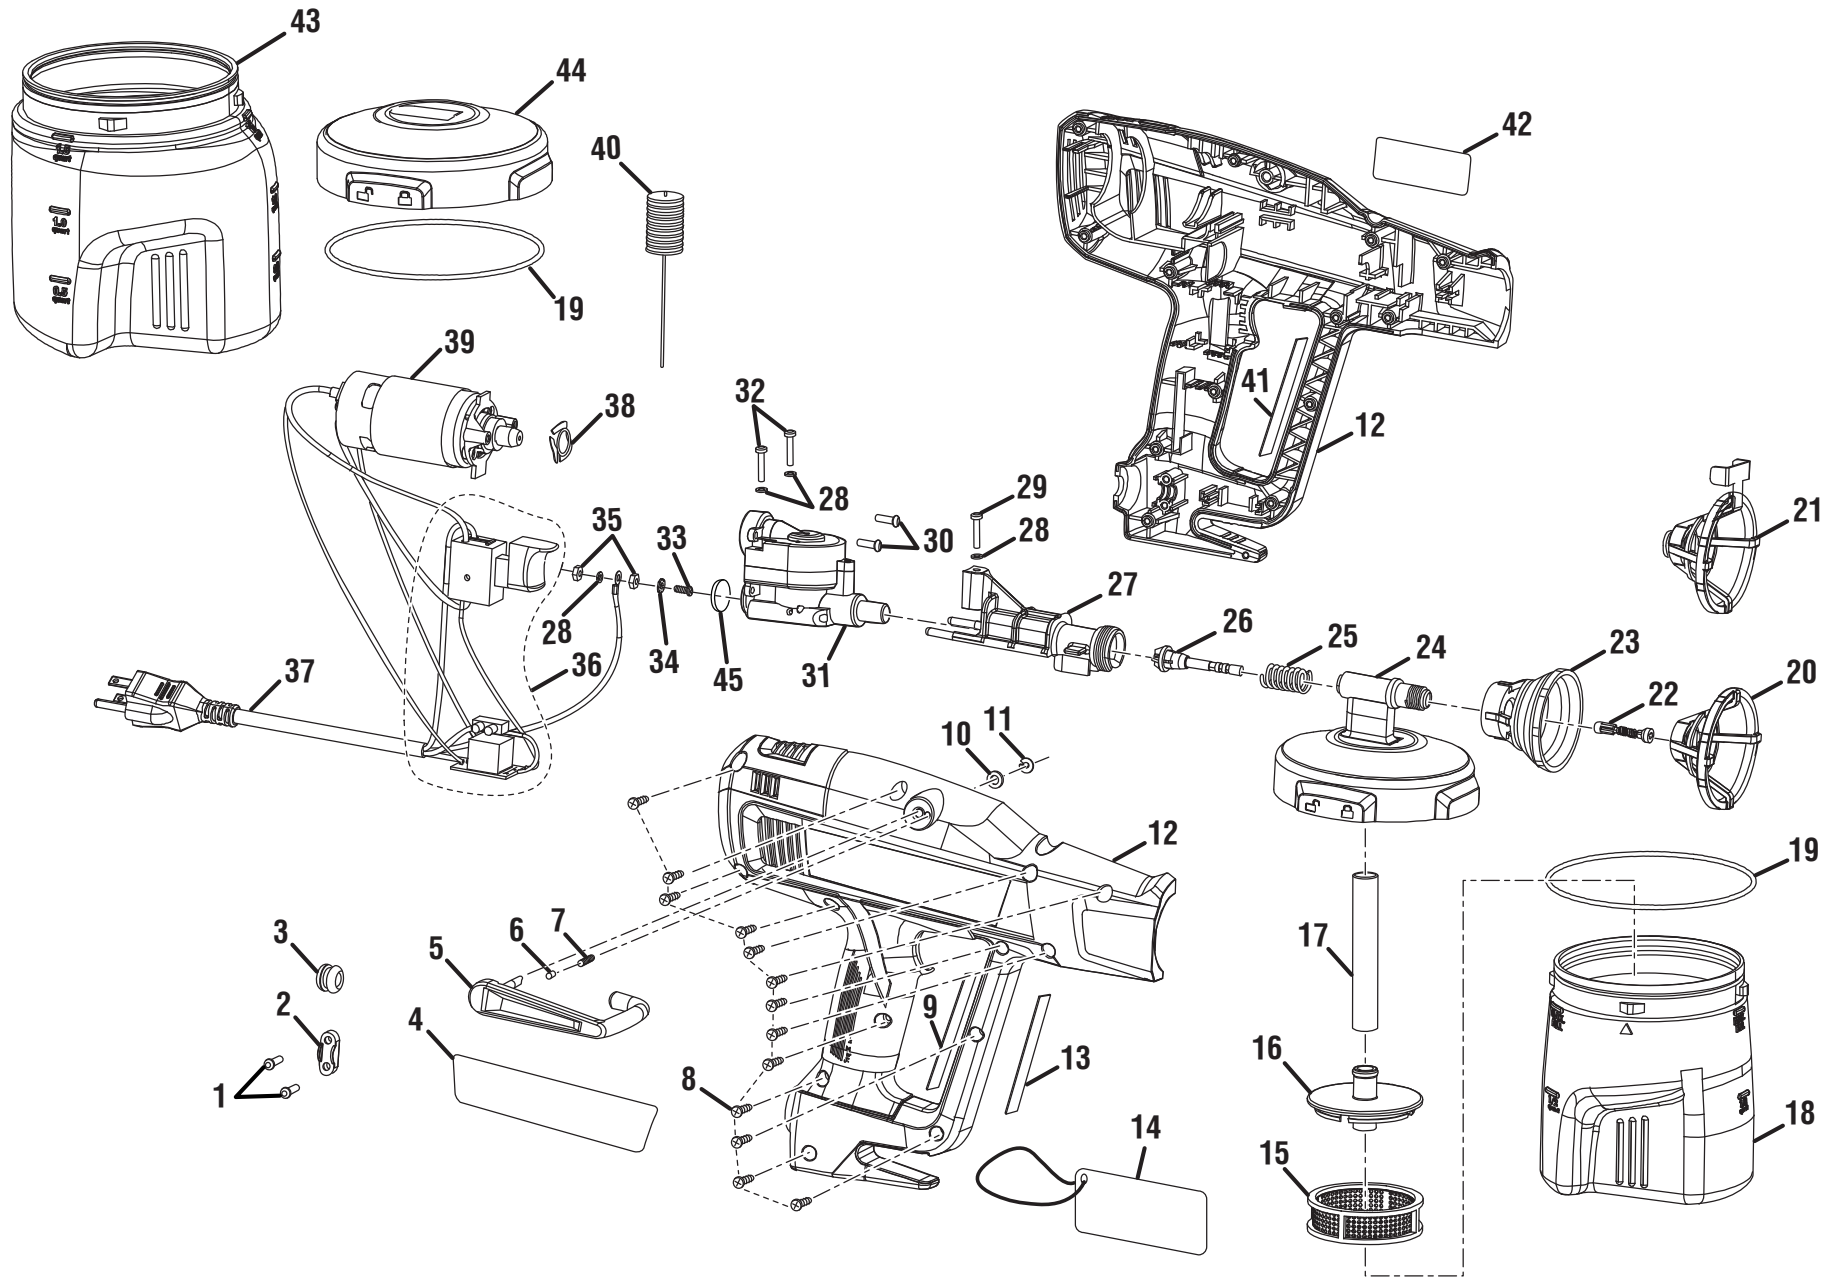

RYOBI POWER PAINT SPRAYER TOOL - MODEL NUMBER SSP200

RYOBI POWER PAINT SPRAYER TOOL – MODEL NUMBER SSP200

The model number will be found on a label attached to the housing assembly. Always mention the model number in all correspondence regarding your **POWER PAINT SPRAYER TOOL** or when ordering parts.