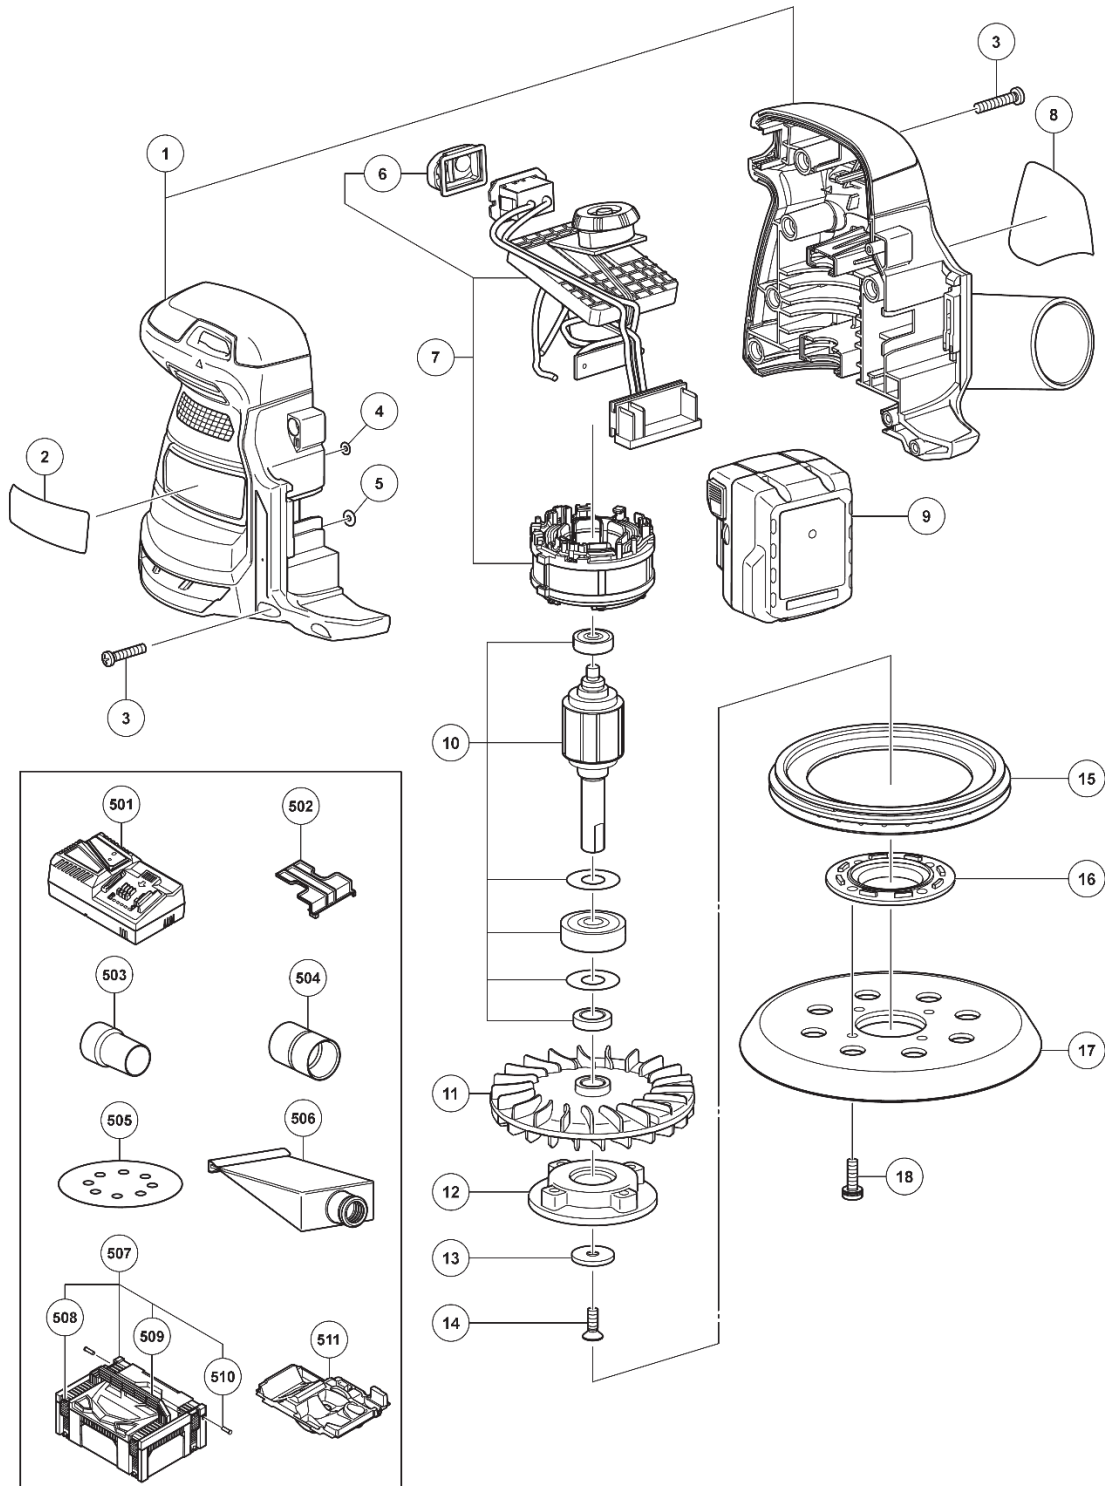

## ELECTRIC TOOL PARTS LIST

■ CORDLESS OBITAL SANDER

2022 • 04 • 27

Model SV 1813DA

(E1)

MODEL  
SV1813DA

**STANDARD ACCESSORIES**

SV1813DA

ITEM NO.	CODE NO.	DESCRIPTION	NO. USED	REMARKS
503	378838	VACUUM ADAPTER (B)	1	
504	378837	VACUUM ADAPTER (A)	1	
505		SANDING PAPER #120X2	1	
**506	373406	DUST BAG (M)	1	FOR USA.CAN

**OPTIONAL ACCESSORIES**

ITEM NO.	CODE NO.	DESCRIPTION	NO. USED	REMARKS
**601	308516M	SANDING DISCS 125MM A-P40 (5 PCS.)	1	FOR USA.CAN
**602	308517M	SANDING DISCS 125MM A-P60 (5 PCS.)	1	FOR USA.CAN
**603	308518M	SANDING DISCS 125MM A-P80 (5 PCS.)	1	FOR USA.CAN
**604	308519M	SANDING DISCS 125MM A-P120 (5 PCS.)	1	FOR USA.CAN
**605	308520M	SANDING DISCS 125MM A-P180 (5 PCS.)	1	FOR USA.CAN
**606	308521M	SANDING DISCS 125MM A-P240 (5 PCS.)	1	FOR USA.CAN
**607	308522M	SANDING DISCS 125MM A-P320 (5 PCS.)	1	FOR USA.CAN
**608	308523M	SANDING DISCS 125MM A-P400 (5 PCS.)	1	FOR USA.CAN