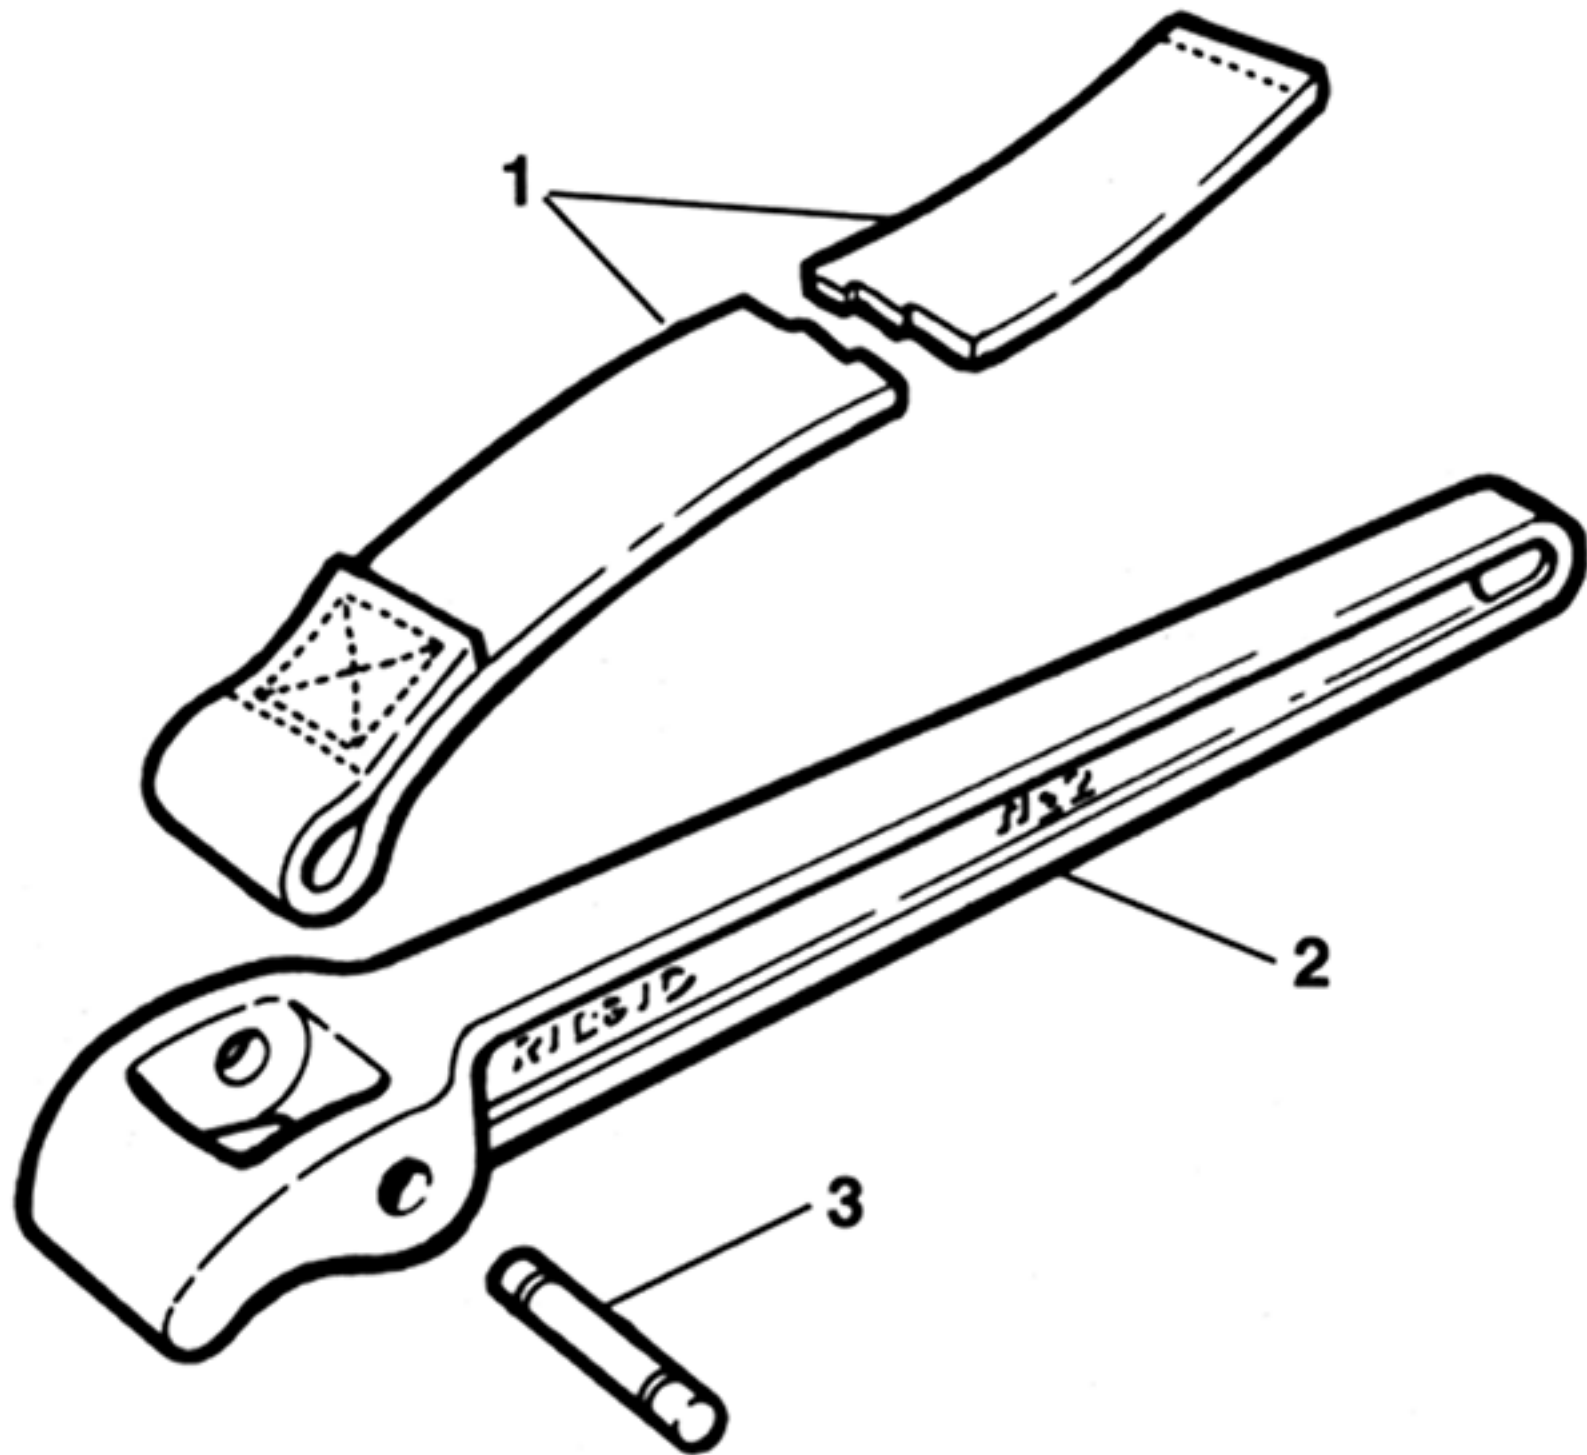

Ridgid Strap Wrench

Key No.	Part Number	Details
1	31990	STRAP, #1 SINGLE
2	32005	HANDLE, WRENCH 1 STRAP
3	32010	PIN, 1 STRAP WRENCH