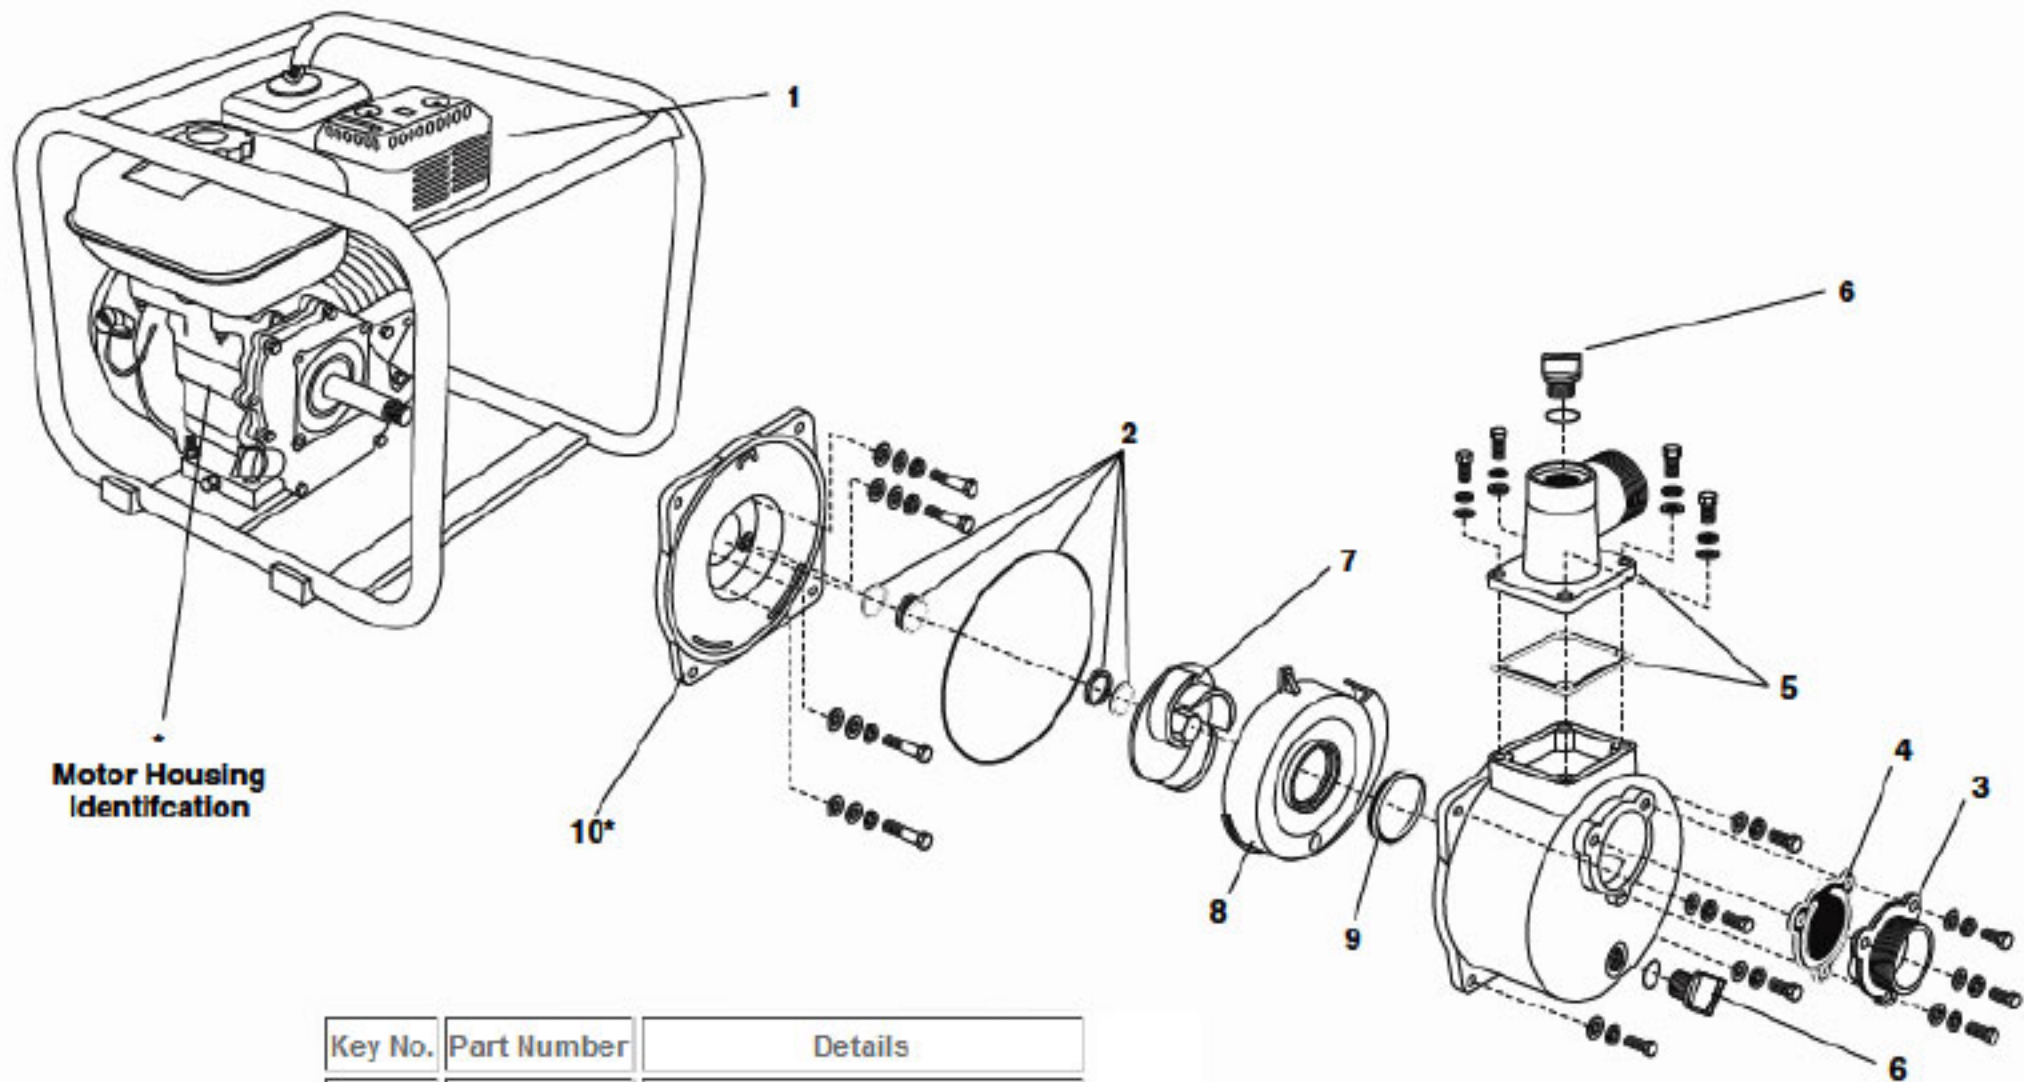

# TP-4000 Utility Pump

Motor Housing  
Identification

Key No.	Part Number	Details
1	88492	ENGINE, TP4000
2	88502	KIT, SHAFT SEAL TP4000
3	88512	FLANGE, SUCTION TP4000
4	88522	VALVE, FLAPPER CHECK TP-4
5	88532	KIT, DISCHARGE FLANGE TP4
6	88542	PLUG, DRAIN FILL
7	88547	IMPELLER, TP4000
8	16743	PLATE, WEAR
9	16753	SEAL, VOLUTE
10	16763	PLATE, SEAL - TX2 HOUSING
11	16773	PLATE, SEAL - WKT2 HOUSING