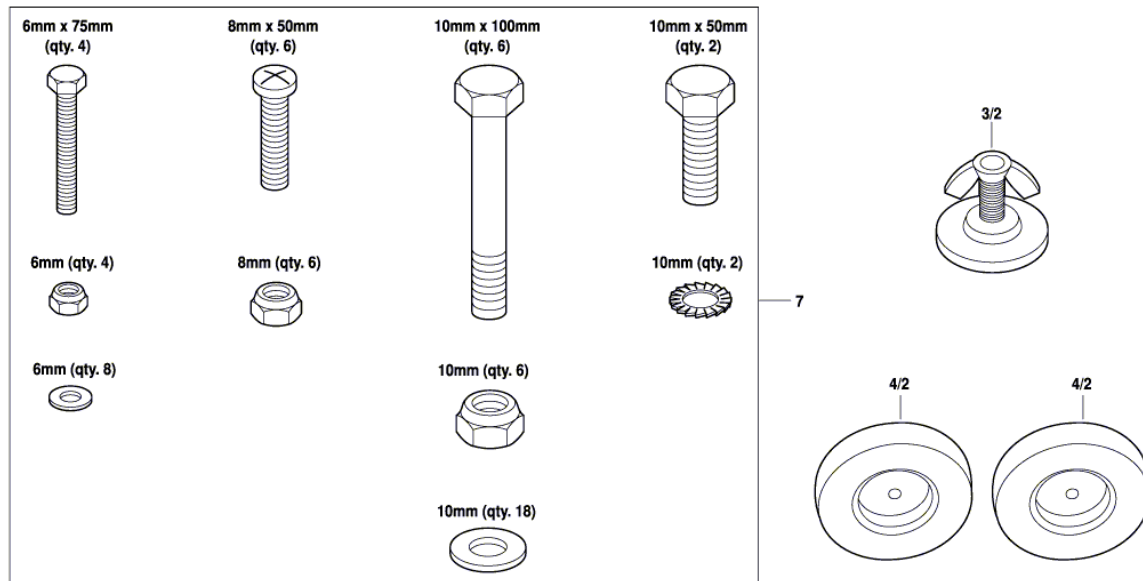

Illustration - Type - E

0601B12010
Issue | 06-88
Stand | 22-06-23 **Fig./Abb. 1**