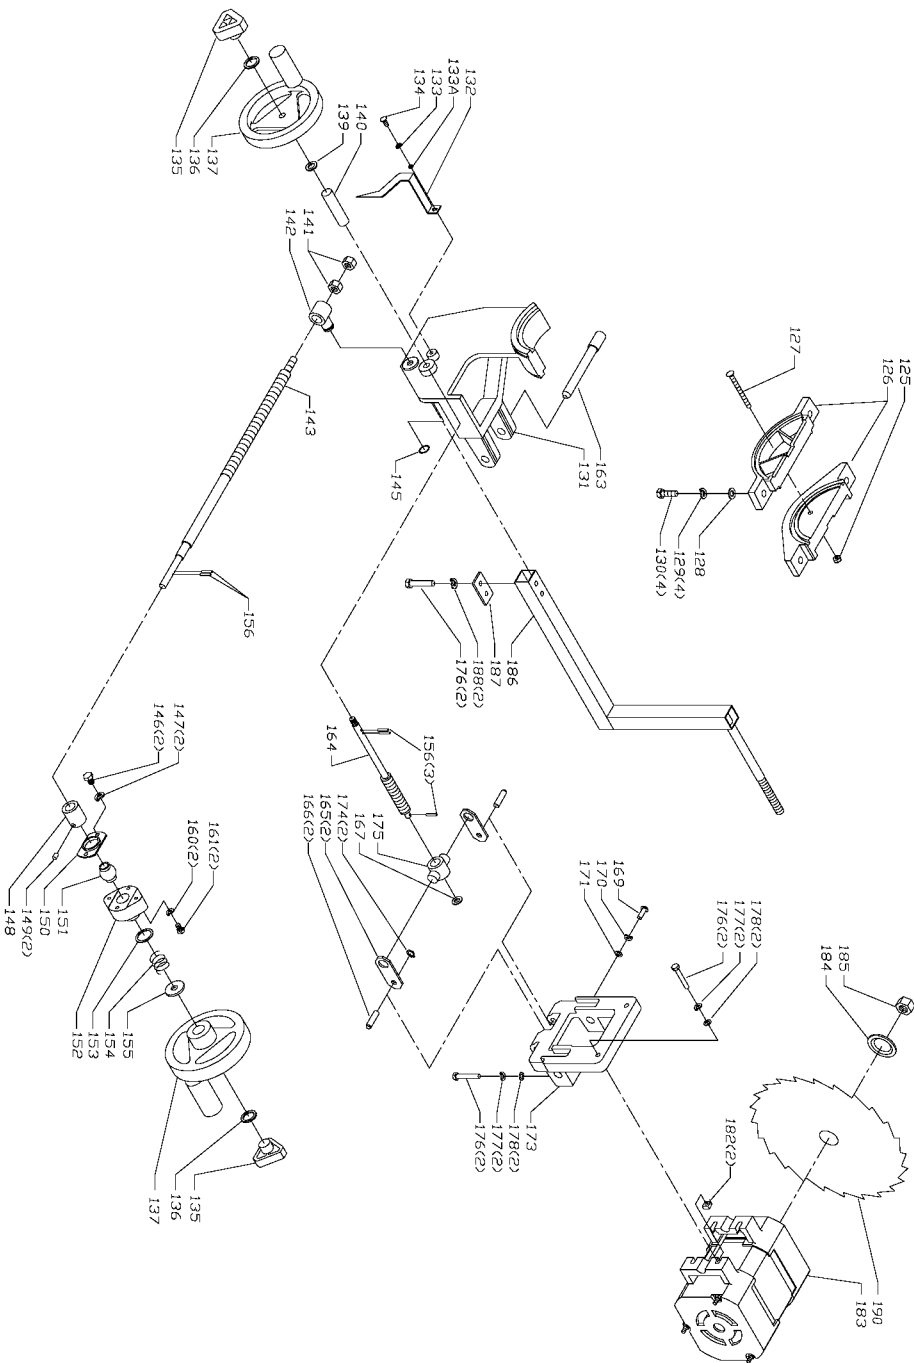

## Parts List for TS350 Type 1

Item Number	Part Number	Description	Qty Required
1	000000-00	No Longer Available	1
1	902707	WARNING LABEL	1
1	000000-00	No Longer Available	1
2	1246135	SCREW	2
3	1313226	RUBBER WASHER	2
4	000000-00	No Longer Available	1
5	000000-00	No Longer Available	2
6	1348724	REAR RAIL (LEFT)	1
6	1243456	NUT	5
6	488874-00	LOCK WASHER	5
6	1310062	WASHER	5
7	1348722	REAR RAIL (RIGHT)	1
11	000000-00	No Longer Available	2
12	1348889	CARRIAGE HEAD SCREW	5
13	000000-00	No Longer Available	1
14	000000-00	No Longer Available	1
15	000000-00	No Longer Available	1
16	902940	RAIL	1
17	1310105	SCREW	11
17	904020101703S	LOCK WASHER	11
17	491956-00	WASHER	11
20	000000-00	No Longer Available	1
21	491956-00	WASHER	4
22	904020101703S	LOCK WASHER	4
23	1310105	SCREW	4
24	1313218	PIN	2
25	000000-00	No Longer Available	1

## Parts List for TS350 Type 1

Item Number	Part Number	Description	Qty Required
26	422350600001S	WRENCH HOOK	1
27	488808-00	LOCK WASHER	6
28	1310162	SCREW	6
29	000000-00	No Longer Available	1
30	1313231	BUSHING	2
31	000000-00	No Longer Available	4
33	000000-00	No Longer Available	1
34	488808-00	LOCK WASHER	4
35	1310162	SCREW	6
37	1313229	SWITCH W/PLATE	1
38	1313228	NUT	1
39	489105-00	SWITCH	1
40	1343758	KEY	1
41	1345225	POWER CORD	1
42	438010150032	START RELAY	1
43	488974-00	PAN HEAD SCREW	2
44	1225324	CAPACITOR	1
45	488979-00	WIRE NUT	3
47	1341235	SCREW	1
47	1341235	SCREW	1
48	1310210	LOCKWASHER	2
49	1243569	NUT	1
51	1345226	MITER GAGE ASSY	1
70	1313271	PIN	1
71	1313272	GUARD	1
71	1313282	GUARD ASSY.	1
72	1313270	PUSH NUT	2