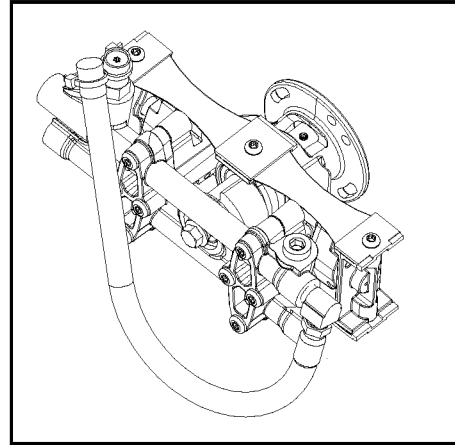

D28703- DEVILBISS PUMP REPAIR KIT

D23511 Valve Kit

contains Key#'s 39 (qty 4), 40 (qty 1), and 41 (qty 1)

D23514 Seal Kit

contains Key#s 4 (qty 2),
15 (qty 2), 26 (qty 2), and 37 (qty1)

D23486 Pistonl Kit

contains Key #s 7 (qty 2)

D28703- DeVILBISS PUMP

Parts List for VR2400 Type 0

Item Number	Part Number	Description	Qty Required
1	D25054	SHAFT ENGINE COUPLE	1
2	D25006	SCREW SET 5/16-24 .4	1
4	000000-00	No Longer Available	1
4	000000-00	No Longer Available	1
5	000000-00	No Longer Available	1
6	D25565	SCREW 5/16-18 1.5 TH	1
7	D23487	ASSY RADIAL PISTON &	1
8	A00755	CLAMP BLOCK END	1
9	5140125-96	SCREW	1
11	A15269	STRAP	2
12	A00756	CLAMP BLOCK MID STRA	1
13	000000-00	No Longer Available	1
15	000000-00	No Longer Available	1
15	000000-00	No Longer Available	1
17	000000-00	No Longer Available	1
18	D22684	BOLT .438-14X4.00 HH	1
19	000000-00	No Longer Available	1
20	5140117-84	KIT HOSE PULSE 12 IN	1
24	000000-00	No Longer Available	1
25	000000-00	No Longer Available	1
26	000000-00	No Longer Available	1
26	000000-00	No Longer Available	1
28	000000-00	No Longer Available	1
30	A03928SV	UNLOADER KIT	1
31	F217	ELBOW 3/8	1
32	16364	PLUG 3/8 NPT	1
33	D20993	SPRING EASY START	1