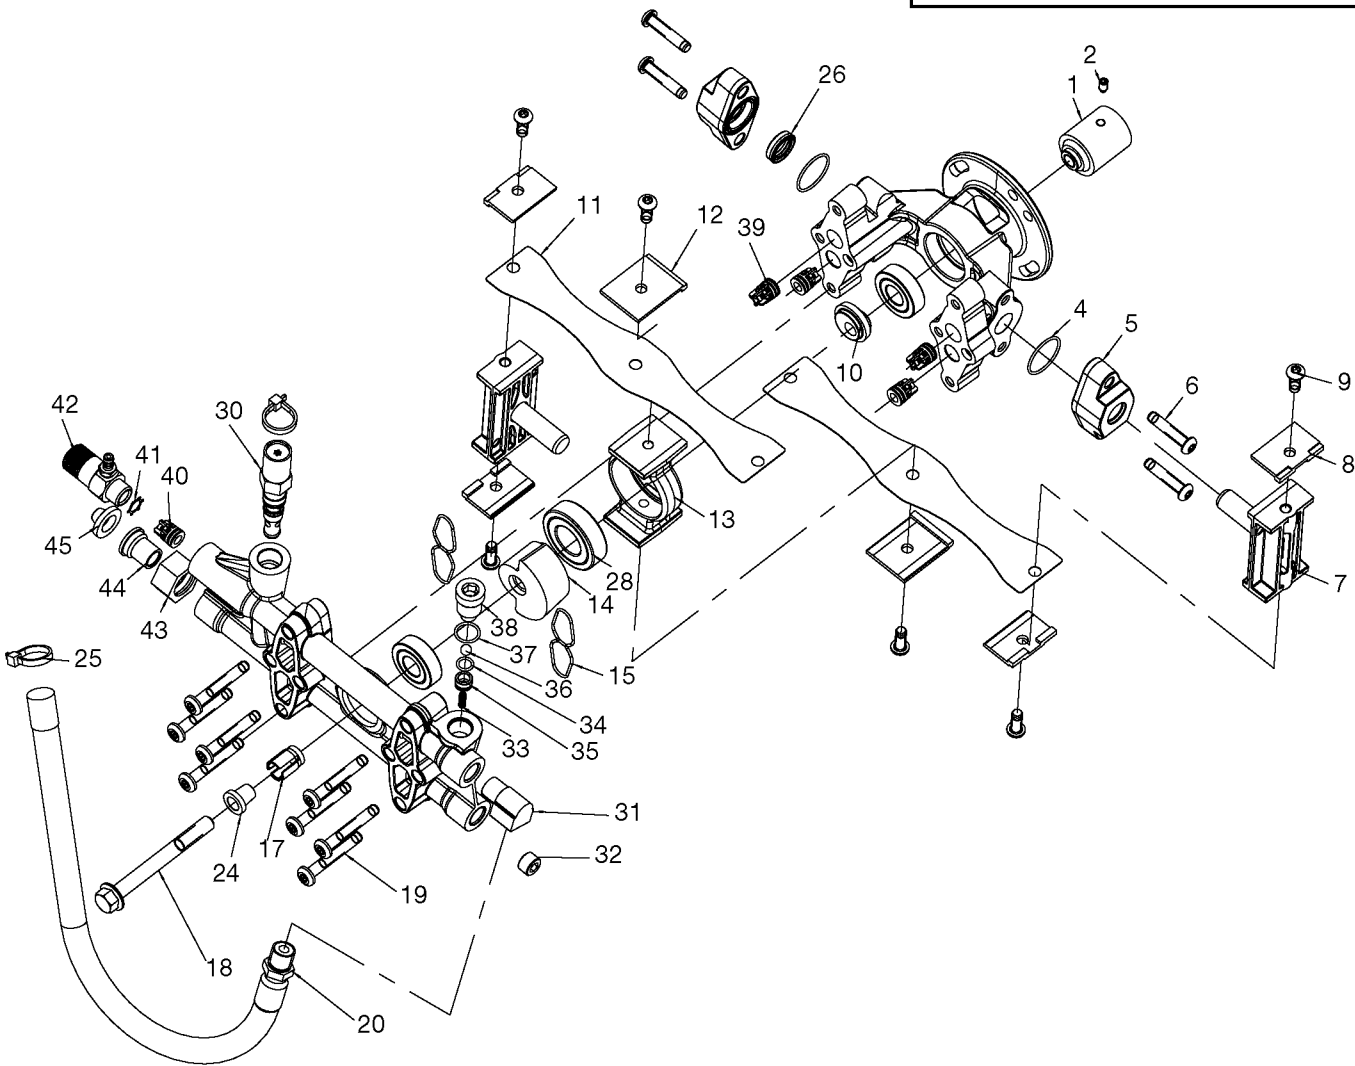

D28703- DEVILBISS PUMP REPAIR KIT

D23511 Valve Kit

contains Key#'s 39 (qty 4), 40 (qty 1), and 41 (qty 1)

D23514 Seal Kit

contains Key#s 4 (qty 2),
15 (qty 2), 26 (qty 2), and 37 (qty1)

D23486 Pistonl Kit

contains Key #s 7 (qty 2)

D28703- DeVILBISS PUMP

Parts List for VR2400 Type 0

Item Number	Part Number	Description	Qty Required
1	D25054	SHAFT ENGINE COUPLE	1
2	D25006	SCREW SET 5/16-24 .4	1
4	000000-00	No Longer Available	1
4	000000-00	No Longer Available	1
5	000000-00	No Longer Available	1
6	D25565	SCREW 5/16-18 1.5 TH	1
7	D23487	ASSY RADIAL PISTON &	1
8	A00755	CLAMP BLOCK END	1
9	5140125-96	SCREW	1
11	A15269	STRAP	2
12	A00756	CLAMP BLOCK MID STRA	1
13	000000-00	No Longer Available	1
15	000000-00	No Longer Available	1
15	000000-00	No Longer Available	1
17	000000-00	No Longer Available	1
18	D22684	BOLT .438-14X4.00 HH	1
19	000000-00	No Longer Available	1
20	5140117-84	KIT HOSE PULSE 12 IN	1
24	000000-00	No Longer Available	1
25	000000-00	No Longer Available	1
26	000000-00	No Longer Available	1
26	000000-00	No Longer Available	1
28	000000-00	No Longer Available	1
30	A03928SV	UNLOADER KIT	1
31	F217	ELBOW 3/8	1
32	16364	PLUG 3/8 NPT	1
33	D20993	SPRING EASY START	1

Parts List for VR2400 Type 0

Item Number	Part Number	Description	Qty Required
517	000000-00	No Longer Available	3
518	A06113	SCREW	4
519	D22308	SCREW .313-18X2.22 H	4
520	D22692	NUT 5/16-18 FLANGEHE	4
521	16471	KNOB .313-18 NUT	2
522	D23196	BOLT .313-18X2.00 UN	2
523	D22901	SCREW .250-20X1.125	4
524	A14773	HIGH PRESSURE HOSE	1
525	17774	LANCE	1
526	N043211	GUN	1
527	H140	HOSE ASSY CHEMICAL	1
528	000000-00	No Longer Available	1
529	NCT001	TOOL NOZZLE CLEANING	1
530	16797	WRENCH ALLEN 2MM	1
856	17727	ADAPTER 22MM MALE X	1