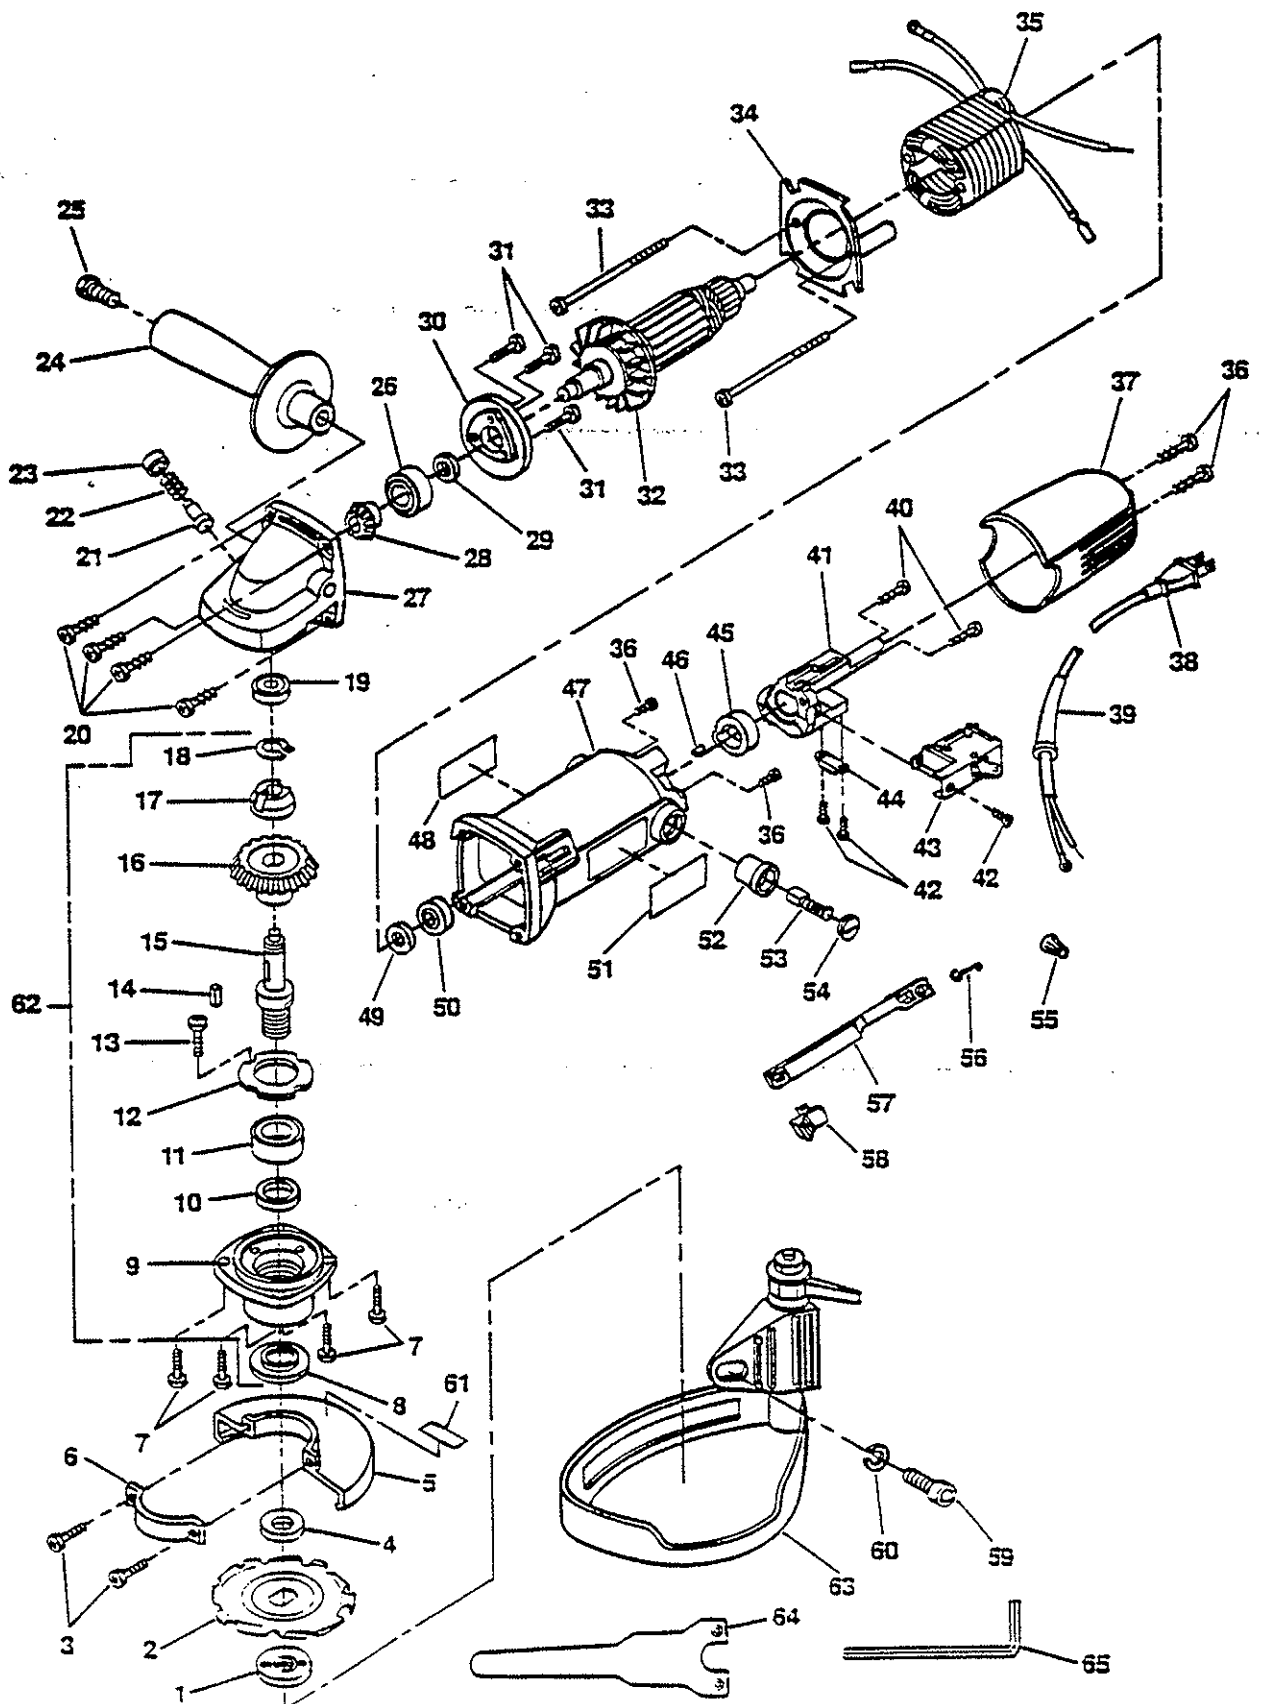

WOODCARVER

WC-400

PARTS LIST FOR AFTER SALES SERVICE MODEL WC400

REF	PART NO.	DESCRIPTION	QTY	REF	PART NO.	DESCRIPTION	QTY
	662921001	SPANNER NUT	1	34	6490174	FAN CASING	1
2	4620400	BLADE	1	35	968307105	FIELD ASSEMBLY	1
3	9020520	SCREW	2	36	9060420	SCREW	4
4	663075003	INNER BLADE WASHER	1	37	6800819	MOTOR HOUSING COVER	1
5	6880487	BLADE GUARD ASS'Y	1	38	970106016	CORD	1
6	6151091	BLADE GUARD CLAMP	1	39	6560044	BEND RELIEF	1
7	9040416	SCREW	4	40	9060410	SCREW	2
8	6151094	DUST COVER	1	41	6590166	CONNECTOR BLOCK	1
9	6820315	GEAR CASE COVER	1	42	9060412	SCREW	3
10	6900231	FELT WASHER	1	43	968303082	SWITCH	1
11	9826201	BALL BEARING	1	44	6560067	CORD CLAMP	1
12	6151088	CLAMP PLATE	1	45	6290028	BEARING RETAINER	1
13	9040410	SCREW	4	46	6120082	RUBBER PLUG	1
14	6100226	KEY	1	47	6800810	MOTOR HOUSING	1
15	6110084	GEAR SHAFT	1	48	662995001	DATA PLATE	1
16	968308021	BEVEL GEAR	1	49	6900946	WASHER	1
17	6290027	STOPPER COLLAR	1	50	968306036	BALL BEARING	1
18	9511200	RETAINING RING	1	51	663147001	LOGO PLATE	1
19	622274001	BALL BEARING 608ZZ	1	52	6570048	BRUSH HOLDER	2
20	9060618	SCREW	4	53	968304062	BRUSH ASSEMBLY	2
21	6120103	STOPPER PIN	1	54	6570070	BRUSH CAP	2
22	6180138	COIL SPRING	1	55	6560002	WIRE NUT	1
23	6360134	LOCK BUTTON	1	56	6290026	SWITCH LEVER HOOK	1
	6830697	HANDLE (INC. KEY NO.25)	1	57	6360132	SWITCH LEVER	1
	9191040	HEX HEAD BOLT	1	58	662996001	SWITCH BUTTON	1
26	968306036	BALL BEARING 626ZZ	1	59	9221016	CAP SCREW	1
27	3060413	GEAR CASE ASS'Y	1	60	9551000	LOCK WASHER	1
28	968308022	GEAR PINION	1	61	663222001	WARNING LABEL	1
29	6900279	FAN COLLAR	1	62	3060415	GEAR ASSEMBLY	
30	6151097	CLAMP PLATE	1			(INC.KEY NOS.8 THRU 18)	1
31	9040412	SCREW	3	63	663679001	CHIP SHIELD ASS'Y	1
32	968306110	ARMATURE ASS'Y.(INC. KEY NOS.49 AND 50)	1	64	6240400	SPANNER WRENCH	1
			1	65	9700800	ALLEN WRENCH	1
33	9060480	SCREW	2	--	972000130	OWNER'S MANUAL	