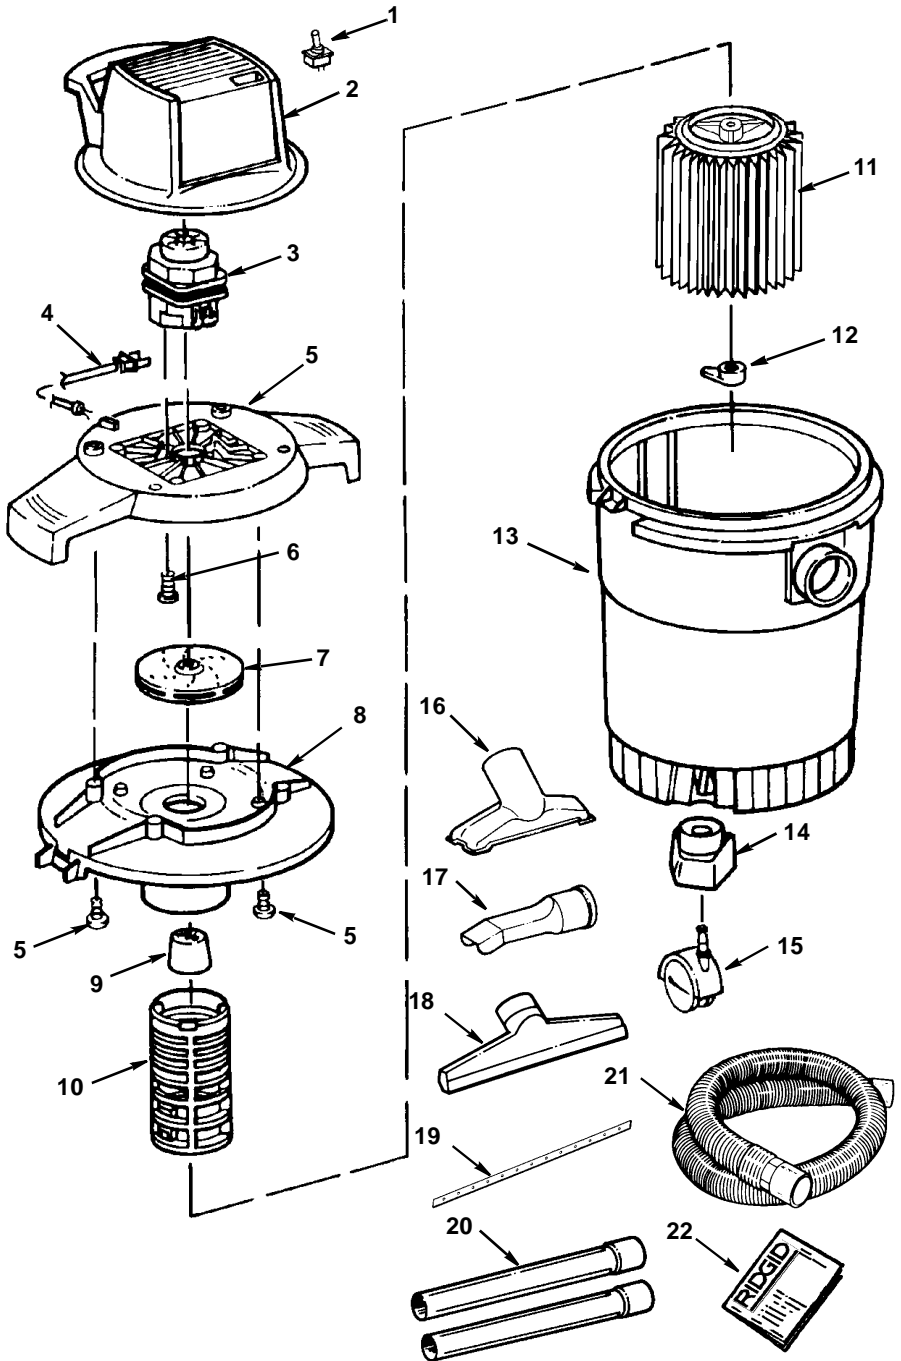

Repair Parts

Model Number WD06000 or WD08000

RIDGID parts are available on-line at www.ridgidparts.com

Repair Parts

6 or 8 U.S. Gallons Wet/Dry Vac
 Model Number WD06000 or WD08000

RIDGID parts are available on-line at www.ridgidparts.com

WARNING

SERVICING OF DOUBLE-INSULATED WET/DRY VAC

In a double-insulated Wet/Dry Vac, two systems of insulation are provided instead of grounding. No grounding means is provided on a double-insulated appliance, nor should a means for grounding be added. Servicing a double-insulated Wet/Dry Vac requires extreme care and knowledge of the system, and should be done only by qualified service personnel. Replacement parts for a double-insulated Wet/Dry Vac must be identical to the parts they replace. Your double-insulated Wet/Dry Vac is marked with the words "DOUBLE INSULATED" and the symbol  (square within a square) may also be marked on the appliances.

Always order by Part Number - Not by Key Number

Key No.	Model WD06000 Part No.	Model WD08000 Part No.	Description
1	73180	73180	Toggle Switch
2	819056-5	819056-5	Motor Cover
3	822368-1	822383-1	Motor (Includes Blower Wheel)
4	822380-5	822380-5	Cord w/plug
5	509355	509354	Collector
6	806742-5	806742-5	* Screw, Pan Hd. Ty "AB" 10x3/4
7	509121	509120	Blower Wheel
8	820156-2	820157-6	Lid
9	509488	509488	Float
10	823201-1	823201-1	Filter Cage
11	VF4000	VF4000	† Filter
12	73316	73316	Filter Nut
13	828313	828325	Dust Drum
14	818231	818231	Caster Foot w/Storage
15	822481	822481	Caster Twin Wheel
16	VT2509	VT2509	† Utility Nozzle
17	—	VT2503	† Car Nozzle (WD08000 only)
18	—	VT2510	† Wet Nozzle (WD08000 only)
19	—	822256	Squeegee (WD08000 only)
20	VT2508	VT2508	† Extension Wands
21	VT2507	VT2507	† Hose
22	SP6333	SP6333	Owners Manual