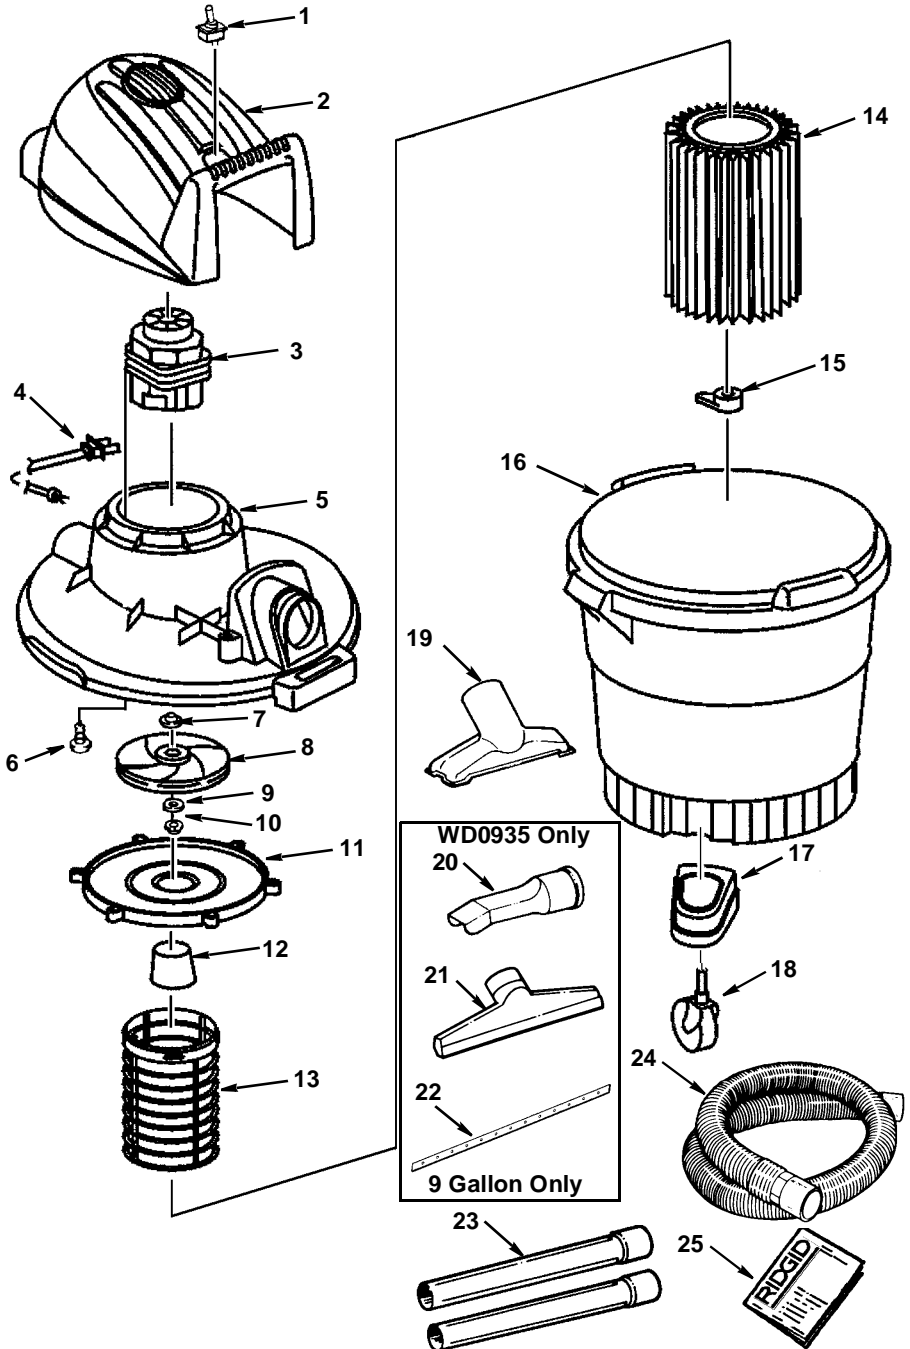

Repair Parts

Model Number WD06200 or WD09350

RIDGID parts are available on-line at www.ridgidparts.com

Repair Parts

6 or 9 U.S. Gallons Wet/Dry Vac Model Number WD06200 or WD09350

RIDGID parts are available on-line at www.ridgidparts.com

WARNING

SERVICING OF DOUBLE-INSULATED WET/DRY VAC

In a double-insulated Wet/Dry Vac, two systems of insulation are provided instead of grounding. No grounding means is provided on a double-insulated appliance, nor should a means for grounding be added. Servicing a double-insulated Wet/Dry Vac requires extreme care and knowledge of the system, and should be done only by qualified service personnel. Replacement parts for a double-insulated Wet/Dry Vac must be identical to the parts they replace. Your double-insulated Wet/Dry Vac is marked with the words "DOUBLE INSULATED" and the symbol  (square within a square) may also be marked on the appliances.

Always order by Part Number - Not by Key Number

Key No.	Model WD06200 Part No.	Model WD09350 Part No.	Description
1	813213	813213	Toggle Switch
2	828836	828836	Motor Cover
3	509776	509776-1	Motor Asm (Includes Key Nos. 7,8, 9 & 10)
4	822380-6	822380-6	Cord w/plug
5	828837	828840	Lid
6	806742-5	806742-5	* Screw, Pan Hd. Ty "AB" 10x3/4
7	818961	818961	Spacer
8	509121	509120	Blower Wheel
9	15534-1	15534-1	Washer
10	826817	826817	Nut Hex Serr Flange 5/16-18
11	828838	828838	Collector
12	509488	509488	Float
13	823201-1	823201-1	Filter Cage
14	VF4000	VF4000	† Filter
15	73316	73316	Filter Nut
16	828991	828992	Dust Drum
17	828833	828833	Caster Foot w/Storage
18	73137	73137	Caster
19	VT2509	VT2509	† Utility Nozzle
20	—	VT2503	† Car Nozzle (WD09350 only)
21	—	VT2510	† Wet Nozzle (WD09350 only)
22	—	822256	Squeegee (WD09350 only)
23	VT2508	VT2508	† Extension Wands
24	VT2507	VT2507	† Hose
25	SP6428	SP6428	Owners Manual