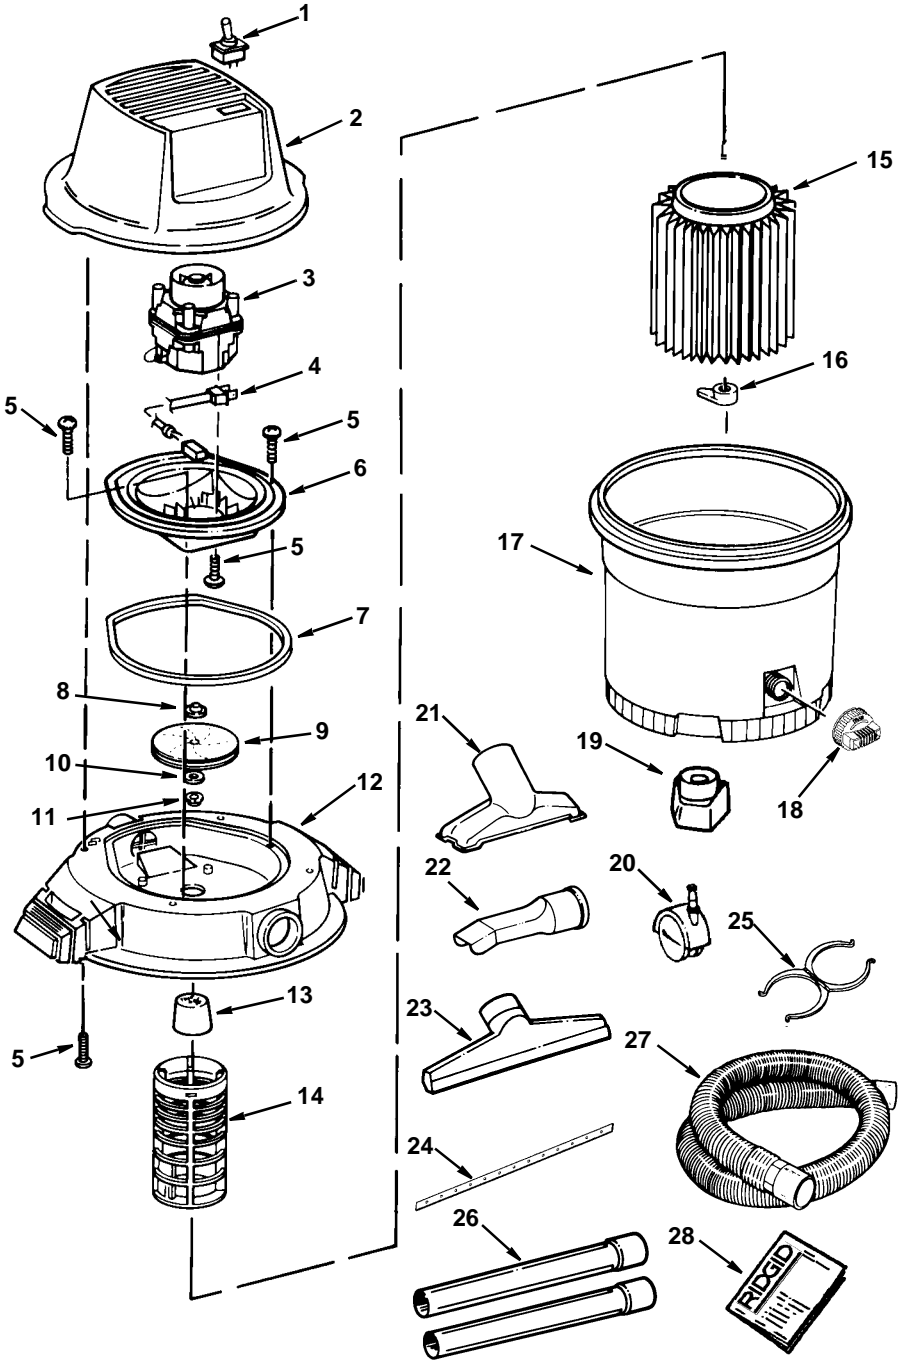

Repair Parts

Model Number WD12000 or WD16250

RIDGID parts are available on-line at www.ridgidparts.com

Repair Parts

12 or 16 U.S. Gallons Wet/Dry Vac

Model Number WD12000 or WD16250

RIDGID parts are available on-line at www.ridgidparts.com

Always order by Part Number - Not by Key Number

WARNING

SERVICING OF DOUBLE-INSULATED WET/DRY VAC

In a double-insulated Wet/Dry Vac, two systems of insulation are provided instead of grounding. No grounding means is provided on a double-insulated appliance, nor should a means for grounding be added. Servicing a double-insulated Wet/Dry Vac requires extreme care and knowledge of the system, and should be done only by qualified service personnel. Replacement parts for a double-insulated Wet/Dry Vac must be identical to the parts they replace. Your double-insulated Wet/Dry Vac is marked with the words "DOUBLE INSULATED" and the symbol  (square within a square) may also be marked on the appliances.

Key No.	Model WD12000 Part No.	Model WD16250 Part No.	Description
1	73180	73180	Toggle Switch
2	823684-5	823684-5	Motor Cover
3	824967	823682	Motor (Includes Blower Wheel)
4	822467-7	822467-7	Cord w/plug
5	*	*	Screw, Pan Hd. Ty "AB" 10x3/4
6	823685-4	823685-4	Collector
7	818793	818793	Lid Gasket
8	818961	818961	Spacer
9	818413-2	818413-2	Blower Wheel
10	15534-1	15534-1	Washer
11	73352	73352	Nut, Hex Flange 1/4-20
12	823683-6	823690-6	Lid
13	509488	509488	Float
14	823201-1	823201-1	Filter Cage
15	VF4000	VF4000	† Filter
16	73316	73316	Filter Nut
17	826314	826319	Dust Drum
18	825881-2	825881-2	Drain Cap
19	818231	818231	Caster Foot w/Storage
20	822481	822481	Caster Twin Wheel
21	VT2509	VT2509	† Utility Nozzle
22	VT2503	VT2503	† Car Nozzle
23	VT2510	VT2510	† Wet Nozzle
24	822256	822256	Squeegee
25	818230-1	818230-1	Hose Lock
26	VT2508	VT2508	† Extension Wands
27	VT2507	VT2507	† Hose
28	SP6248	SP6248	Owners Manual