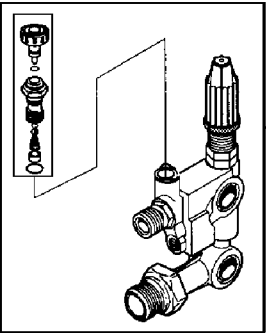

AR-2715 O-Ring Kit

AR-1860 Oil Seal Kit

AR-1864 Valve Kit

AR-1866 Water Seal Kits

AR-2628 Piston Kit

Parts List for WG1530 Type 0

Item Number	Part Number	Description	Qty Required
1	AR-1322730	SCREW	1
7	AR-1260160	VALVE CAP	1
8	AR-960160	O-RING	1
13	AR-1260151	GUIDE PISTON	1
19	AR-1260790	CIRCLIP	1
23	AR-880130	CAP OIL	1
31	000000-00	No Longer Available	1
32	000000-00	No Longer Available	1
38	AR-740290	O-RING	1
39	AR-880530	PLUG	1
40	000000-00	No Longer Available	1
68	AR-1321190	BEARING	1
75	000000-00	No Longer Available	1
77	000000-00	No Longer Available	1
78	AR-1200430	SCREW	1
84	AR-1321080	RING SNAP	1
85	AR-1381550	WASHER	1
89	AR-650530	WASHER	1
90	000000-00	No Longer Available	1
91	000000-00	No Longer Available	1
92	000000-00	No Longer Available	1
93	AR-2683	KIT ADAPTER PLATE	1
94	AR-1266740	CAP	1
95	AR-1864	KIT VALVE	1
96	AR-2628	KIT PLUNGER	1
97	AR-1860	KIT OIL SEAL	1
98	AR-1866	KIT WATER SEAL	1

Parts List for WG1530 Type 0

Item Number	Part Number	Description	Qty Required
99	AR-20890	UNLOADER	1
101	AR-1080331	CAP UNLOADER	1
102	AR-1271070	SPRING	1
103	AR-1080350	RING LOCK	1
104	AR-1080360	SCREW SET UNLOADER	1
105	AR-1080341	GUIDE SPRING	1
106	AR-1260701	PLATE	1
107	AR-1080041	PISTON UPPER	1
108	AR-1080070	PIN	1
109	AR-1260730	BODY UNLOADER	1
110	AR-1271160	PISTON LOWER	1
111	AR-1080250	O-RING	1
112	AR-390080	OUTLET O-RING	1
113	AR-1260570	WASHER	1
114	AR-1540272	SCREW	1
115	AR-1260670	FITTING DETERGENT	1
116	AR-1269010	KNOW CHEM ADJ	1
117	AR-1080190	O-RING	1
118	AR-1269041	INJECTOR CHEMICAL	1
119	AR-1540170	JET	1
120	AR-1270131	INJECTOR DETERGENT	1
121	AR-1262800	PIN	1
122	AR-2260420	SCREW	1
123	AR-1260560	WASHER	1
124	AR-880830	O-RING	1
125	000000-00	No Longer Available	1
126	AR-1271490	FITTING	1