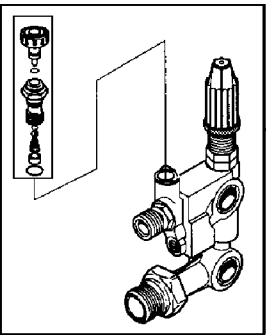

AR-2715 O-Ring Kit

AR-1860 Oil Seal Kit

AR-1864 Valve Kit

AR-1866 Water Seal Kits

AR-2628 Piston Kit

Parts List for WGC2030 Type 0

Item Number	Part Number	Description	Qty Required
1	AR-1322730	SCREW	1
7	AR-1260160	VALVE CAP	1
8	AR-960160	O-RING	1
13	AR-1260151	GUIDE PISTON	1
19	AR-1260790	CIRCLIP	1
23	AR-880130	CAP OIL	1
31	000000-00	No Longer Available	1
32	000000-00	No Longer Available	1
38	AR-740290	O-RING	1
39	AR-880530	PLUG	1
40	000000-00	No Longer Available	1
68	AR-1321190	BEARING	1
75	000000-00	No Longer Available	1
77	000000-00	No Longer Available	1
78	AR-1200430	SCREW	1
84	AR-1321080	RING SNAP	1
85	AR-1381550	WASHER	1
89	AR-650530	WASHER	1
90	000000-00	No Longer Available	1
91	000000-00	No Longer Available	1
92	000000-00	No Longer Available	1
93	AR-2683	KIT ADAPTER PLATE	1
94	AR-1266740	CAP	1
95	AR-1864	KIT VALVE	1
96	AR-2628	KIT PLUNGER	1
97	AR-1860	KIT OIL SEAL	1
98	AR-1866	KIT WATER SEAL	1

Parts List for WGC2030 Type 0

Item Number	Part Number	Description	Qty Required
99	AR-20890	UNLOADER	1
101	AR-1080331	CAP UNLOADER	1
102	AR-1271070	SPRING	1
103	AR-1080350	RING LOCK	1
104	AR-1080360	SCREW SET UNLOADER	1
105	AR-1080341	GUIDE SPRING	1
106	AR-1260701	PLATE	1
107	AR-1080041	PISTON UPPER	1
108	AR-1080070	PIN	1
109	AR-1260730	BODY UNLOADER	1
110	AR-1271160	PISTON LOWER	1
111	AR-1080250	O-RING	1
112	AR-390080	OUTLET O-RING	1
113	AR-1260570	WASHER	1
114	AR-1540272	SCREW	1
115	AR-1260670	FITTING DETERGENT	1
116	AR-1269010	KNOW CHEM ADJ	1
117	AR-1080190	O-RING	1
118	AR-1269041	INJECTOR CHEMICAL	1
119	AR-1540170	JET	1
120	AR-1270131	INJECTOR DETERGENT	1
121	AR-1262800	PIN	1
122	AR-2260420	SCREW	1
123	AR-1260560	WASHER	1
124	AR-880830	O-RING	1
125	000000-00	No Longer Available	1
126	AR-1271490	FITTING	1