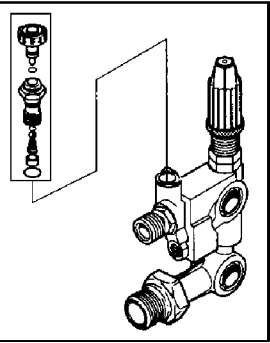

AR-2715 O-Ring Kit

PK16859 - XTV3G22D - AR REPAIR KITS

AR-1860 Oil Seal Kit

NOTE: Use seal kit P587 for the XTV210

AR-1864 Valve Kit

AR-1866 Water Seal Kits

AR-2628 Piston Kit

Parts List for WGC2031 Type 2

Item Number	Part Number	Description	Qty Required
1	AR-1322730	SCREW	1
7	AR-1260160	VALVE CAP	1
8	AR-960160	O-RING	1
13	AR-1260151	GUIDE PISTON	1
19	AR-1260790	CIRCLIP	1
23	AR-880130	CAP OIL	1
31	000000-00	No Longer Available	1
32	000000-00	No Longer Available	1
38	AR-740290	O-RING	1
39	AR-880530	PLUG	1
40	000000-00	No Longer Available	1
68	AR-1321190	BEARING	1
75	000000-00	No Longer Available	1
77	000000-00	No Longer Available	1
78	AR-1200430	SCREW	1
84	AR-1321080	RING SNAP	1
85	AR-1381550	WASHER	1
89	AR-650530	WASHER	1
90	000000-00	No Longer Available	1
91	000000-00	No Longer Available	1
92	000000-00	No Longer Available	1
93	AR-2683	KIT ADAPTER PLATE	1
94	AR-1266740	CAP	1
95	AR-1864	KIT VALVE	1
96	AR-2628	KIT PLUNGER	1
97	AR-1860	KIT OIL SEAL	1
98	AR-1866	KIT WATER SEAL	1