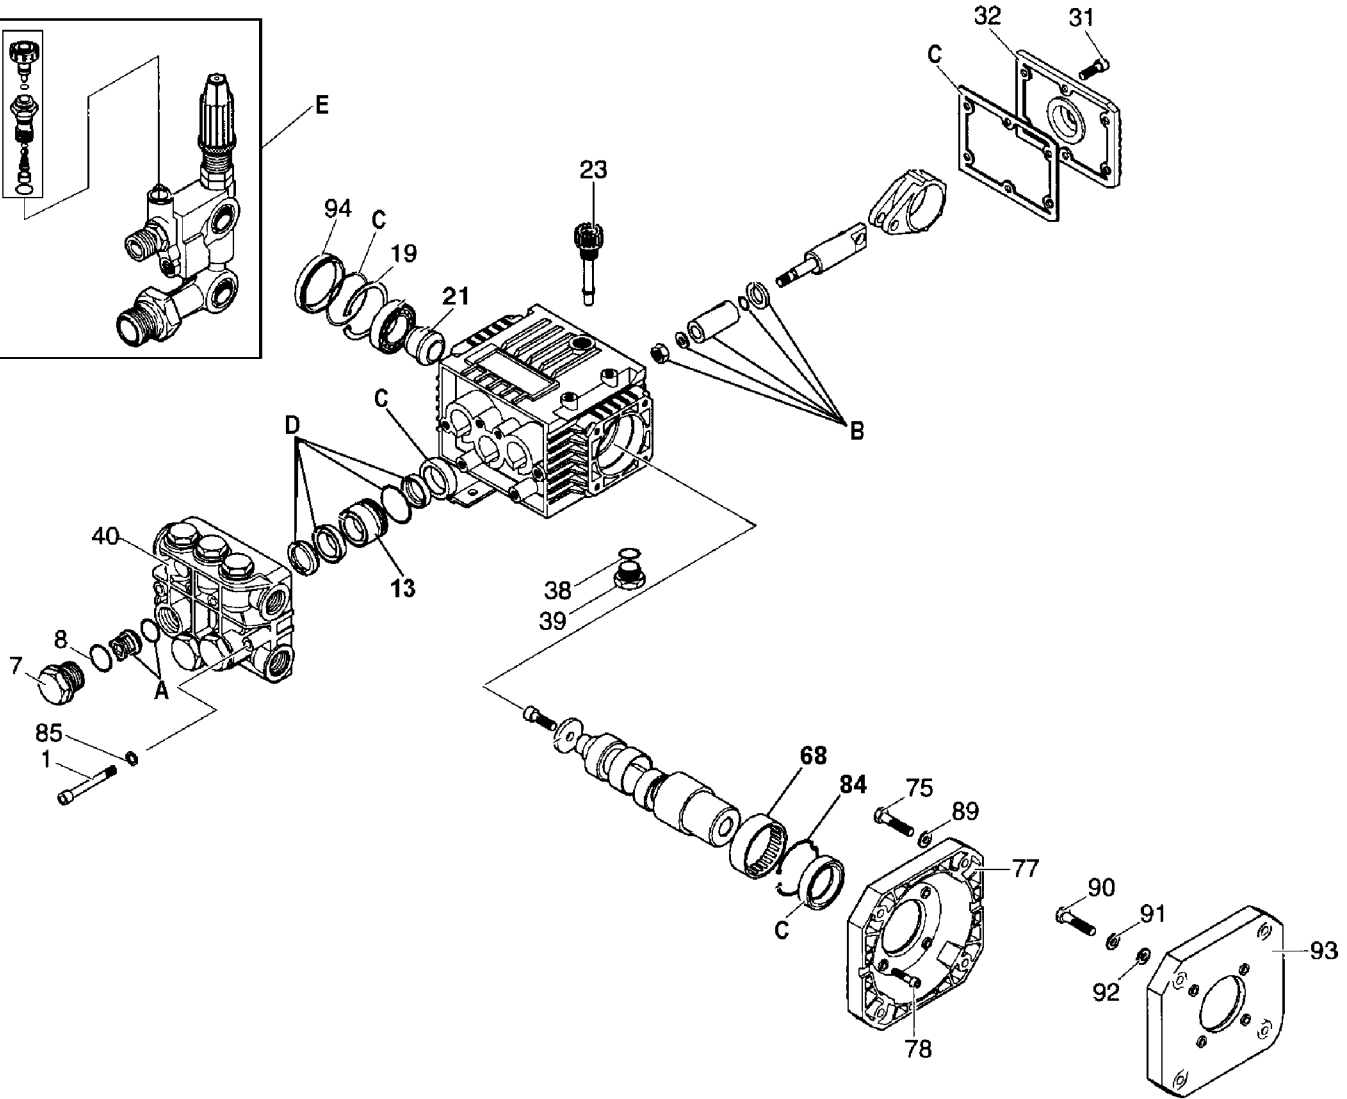

AR-2715 O-Ring Kit

PK16859 - XTV3G22D - AR REPAIR KITS

AR-1860 Oil Seal Kit

NOTE: Use seal kit P587 for the XTV210

AR-1864 Valve Kit

AR-1866 Water Seal Kits

AR-2628 Piston Kit

Parts List for WGC2031 Type 2

Item Number	Part Number	Description	Qty Required
1	AR-1322730	SCREW	1
7	AR-1260160	VALVE CAP	1
8	AR-960160	O-RING	1
13	AR-1260151	GUIDE PISTON	1
19	AR-1260790	CIRCLIP	1
23	AR-880130	CAP OIL	1
31	000000-00	No Longer Available	1
32	000000-00	No Longer Available	1
38	AR-740290	O-RING	1
39	AR-880530	PLUG	1
40	000000-00	No Longer Available	1
68	AR-1321190	BEARING	1
75	000000-00	No Longer Available	1
77	000000-00	No Longer Available	1
78	AR-1200430	SCREW	1
84	AR-1321080	RING SNAP	1
85	AR-1381550	WASHER	1
89	AR-650530	WASHER	1
90	000000-00	No Longer Available	1
91	000000-00	No Longer Available	1
92	000000-00	No Longer Available	1
93	AR-2683	KIT ADAPTER PLATE	1
94	AR-1266740	CAP	1
95	AR-1864	KIT VALVE	1
96	AR-2628	KIT PLUNGER	1
97	AR-1860	KIT OIL SEAL	1
98	AR-1866	KIT WATER SEAL	1

Parts List for WGC2031 Type 2

Item Number	Part Number	Description	Qty Required
99	AR-20890	UNLOADER	1
101	AR-1080331	CAP UNLOADER	1
102	AR-1271070	SPRING	1
103	AR-1080350	RING LOCK	1
104	AR-1080360	SCREW SET UNLOADER	1
105	AR-1080341	GUIDE SPRING	1
106	AR-1260701	PLATE	1
107	AR-1080041	PISTON UPPER	1
108	AR-1080070	PIN	1
109	AR-1260730	BODY UNLOADER	1
110	AR-1271160	PISTON LOWER	1
111	AR-1080250	O-RING	1
112	AR-390080	OUTLET O-RING	1
113	AR-1260570	WASHER	1
114	AR-1540272	SCREW	1
115	AR-1260670	FITTING DETERGENT	1
116	AR-1269010	KNOW CHEM ADJ	1
117	AR-1080190	O-RING	1
118	AR-1269041	INJECTOR CHEMICAL	1
119	AR-1540170	JET	1
120	AR-1270131	INJECTOR DETERGENT	1
121	AR-1262800	PIN	1
122	AR-2260420	SCREW	1
123	AR-1260560	WASHER	1
124	AR-880830	O-RING	1
125	000000-00	No Longer Available	1
126	AR-1271490	FITTING	1