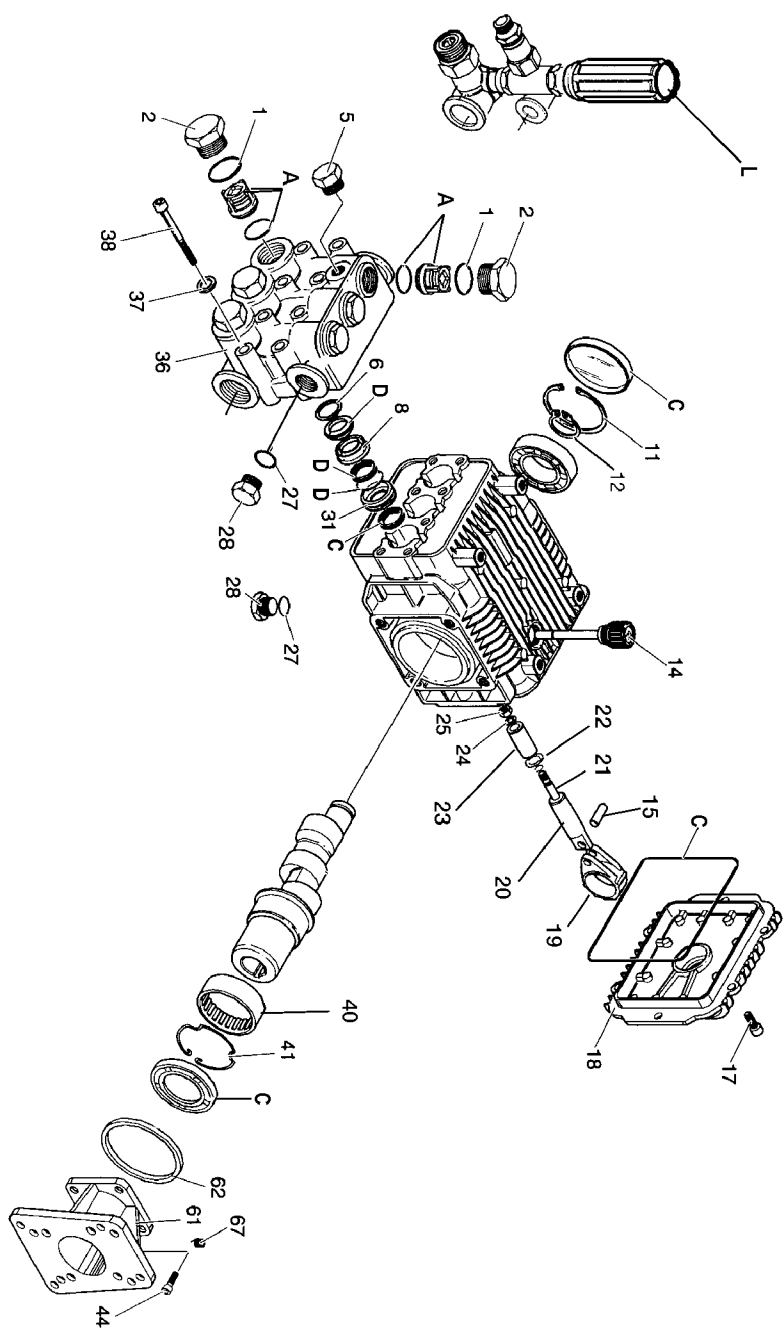

20242 - AR - UNLOADER REPAIR KIT

AR-2611 O-Ring Kit

AR-1864 Valve Kit

AR-2739 Piston Kit

AR-2741 Water/Packing Kit

AR-2787 Gasket Kit

Parts List for WGC2731 Type 0

Item Number	Part Number	Description	Qty Required
1	AR-960160	O-RING	1
2	AR-1260160	VALVE CAP	1
5	AR-620301	PLUG	1
6	AR-1780130	RING SUPPORT	1
8	AR-1780090	GUIDE PISTON	1
11	AR-1260790	CIRCLIP	1
12	AR-1780550	RING SNAP	1
14	AR-880130	CAP OIL	1
15	AR-1780050	PIN PISTON	1
17	AR-1200430	SCREW	1
18	AR-1789010	COVER COMPLETE	1
19	AR-1780040	ROD CON	1
20	AR-1780060	GUIDING PISTON	1
21	AR-480480	O-RING	1
22	AR-1260091	DISC SPACER	1
23	AR-1780070	PISTON	1
24	AR-1260100	WASHER PISTON	1
25	AR-1260110	NUT	1
27	AR-740290	O-RING	1
28	AR-880530	PLUG	1
31	AR-1780100	GUIDE REAR PISTON	1
36	AR-1780380	HEAD	1
37	AR-1381550	WASHER	1
38	AR-1322730	SCREW	1
40	AR-1321190	BEARING	1
41	AR-1321080	RING SNAP	1
44	AR-180030	SCREW	1

Parts List for WGC2731 Type 0

Item Number	Part Number	Description	Qty Required
60	000000-00	No Longer Available	1
61	000000-00	No Longer Available	1
62	000000-00	No Longer Available	1
67	AR-820440	SCREW GRUB	1
68	AR-1864	KIT VALVE	1
69	AR-2544	KIT PISTON	1
70	AR-2787	KIT GASKET	1
71	AR-2741	KIT SEAL WATER	1
72	AR-20242	UNLOADER	1
101	AR-1560051	ADAPTER	1
102	AR-1080540	PISTON UPPER	1
103	AR-1540272	SCREW	1
104	AR-1560010	OUTLET BODY	1
105	AR-1560640	FITTING	1
106	AR-1540090	FITTING	1
107	AR-1080610	PLATE	1
109	AR-1560111	NIPPLE 3/8	1
110	AR-1540110	WASHER RING	1
111	AR-1540120	WASHER RING	1
112	AR-1560320	PISTON LOWER	1
501	PK16852	KIT PUMP AR#XMV3G32D	1
502	17657	VALVE THERMAL RELIEF	1
503	16776	VALVE EASY STRT CTRL	1
504	17098	FILTER INLINE ASSY	1
505	D21357	SCREEN REPLACEMENT	1
506	000000-00	No Longer Available	1
507	15128	HOSEBARB ASSY 1/4 X	1