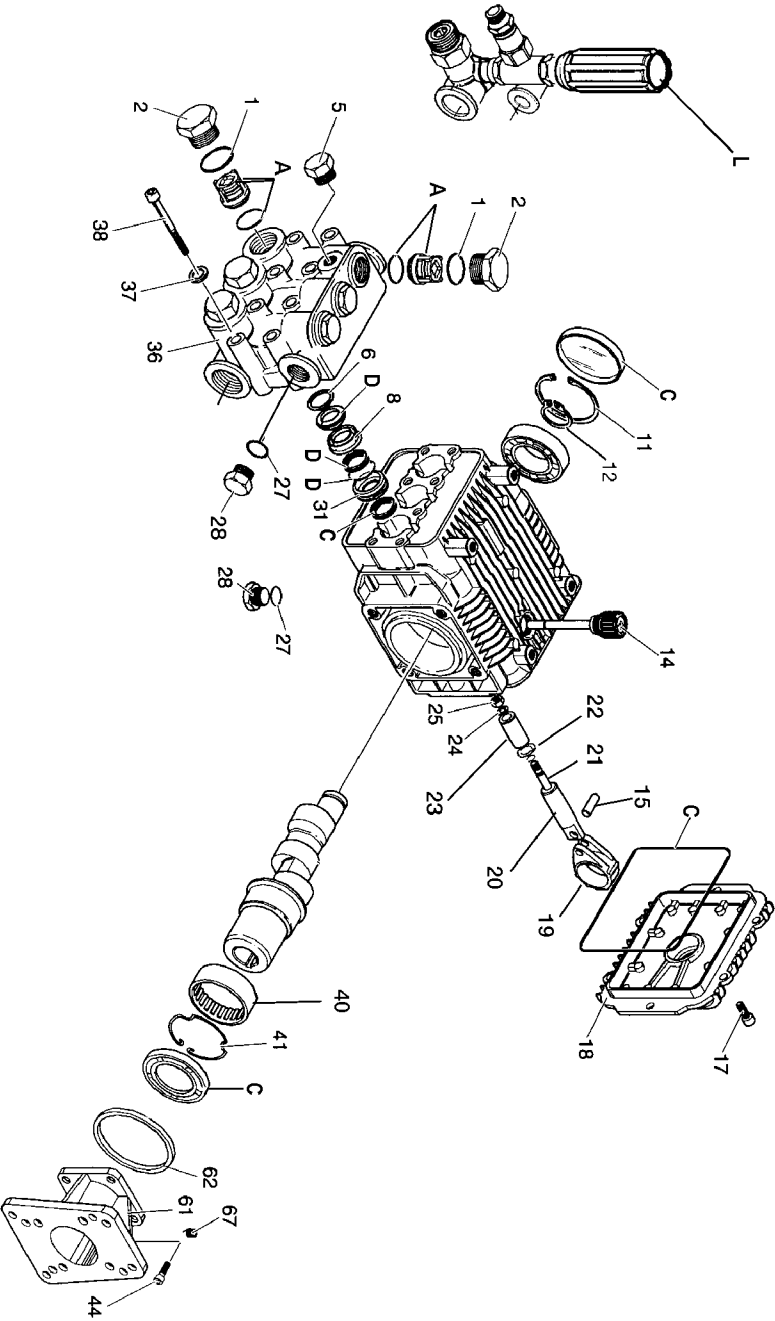

20242 - AR - UNLOADER REPAIR KIT

AR-2611 O-Ring Kit

AR-1864 Valve Kit

AR-2739 Piston Kit

AR-2741 Water/Packing Kit

AR-2787 Gasket Kit

Parts List for WGC3030 Type 0

Item Number	Part Number	Description	Qty Required
1	AR-960160	O-RING	1
2	AR-1260160	VALVE CAP	1
5	AR-620301	PLUG	1
6	AR-1780130	RING SUPPORT	1
8	AR-1780090	GUIDE PISTON	1
11	AR-1260790	CIRCLIP	1
12	AR-1780550	RING SNAP	1
14	AR-880130	CAP OIL	1
15	AR-1780050	PIN PISTON	1
17	AR-1200430	SCREW	1
18	AR-1789010	COVER COMPLETE	1
19	AR-1780040	ROD CON	1
20	AR-1780060	GUIDING PISTON	1
21	AR-480480	O-RING	1
22	AR-1260091	DISC SPACER	1
23	AR-1780070	PISTON	1
24	AR-1260100	WASHER PISTON	1
25	AR-1260110	NUT	1
27	AR-740290	O-RING	1
28	AR-880530	PLUG	1
31	AR-1780100	GUIDE REAR PISTON	1
36	AR-1780380	HEAD	1
37	AR-1381550	WASHER	1
38	AR-1322730	SCREW	1
40	AR-1321190	BEARING	1
41	AR-1321080	RING SNAP	1
44	AR-180030	SCREW	1

Parts List for WGC3030 Type 0

Item Number	Part Number	Description	Qty Required
60	000000-00	No Longer Available	1
61	000000-00	No Longer Available	1
62	000000-00	No Longer Available	1
67	AR-820440	SCREW GRUB	1
68	AR-1864	KIT VALVE	1
69	AR-2544	KIT PISTON	1
70	AR-2787	KIT GASKET	1
71	AR-2741	KIT SEAL WATER	1
72	AR-20242	UNLOADER	1
101	AR-1560051	ADAPTER	1
102	AR-1080540	PISTON UPPER	1
103	AR-1540272	SCREW	1
104	AR-1560010	OUTLET BODY	1
105	AR-1560640	FITTING	1
106	AR-1540090	FITTING	1
107	AR-1080610	PLATE	1
109	AR-1560111	NIPPLE 3/8	1
110	AR-1540110	WASHER RING	1
111	AR-1540120	WASHER RING	1
112	AR-1560320	PISTON LOWER	1
501	PK16852	KIT PUMP AR#XMV3G32D	1
502	17657	VALVE THERMAL RELIEF	1
503	16776	VALVE EASY STRT CTRL	1
504	17316	FILTER INLINE	1
505	D21357	SCREEN REPLACEMENT	1
506	000000-00	No Longer Available	1
507	15128	HOSEBARB ASSY 1/4 X	1