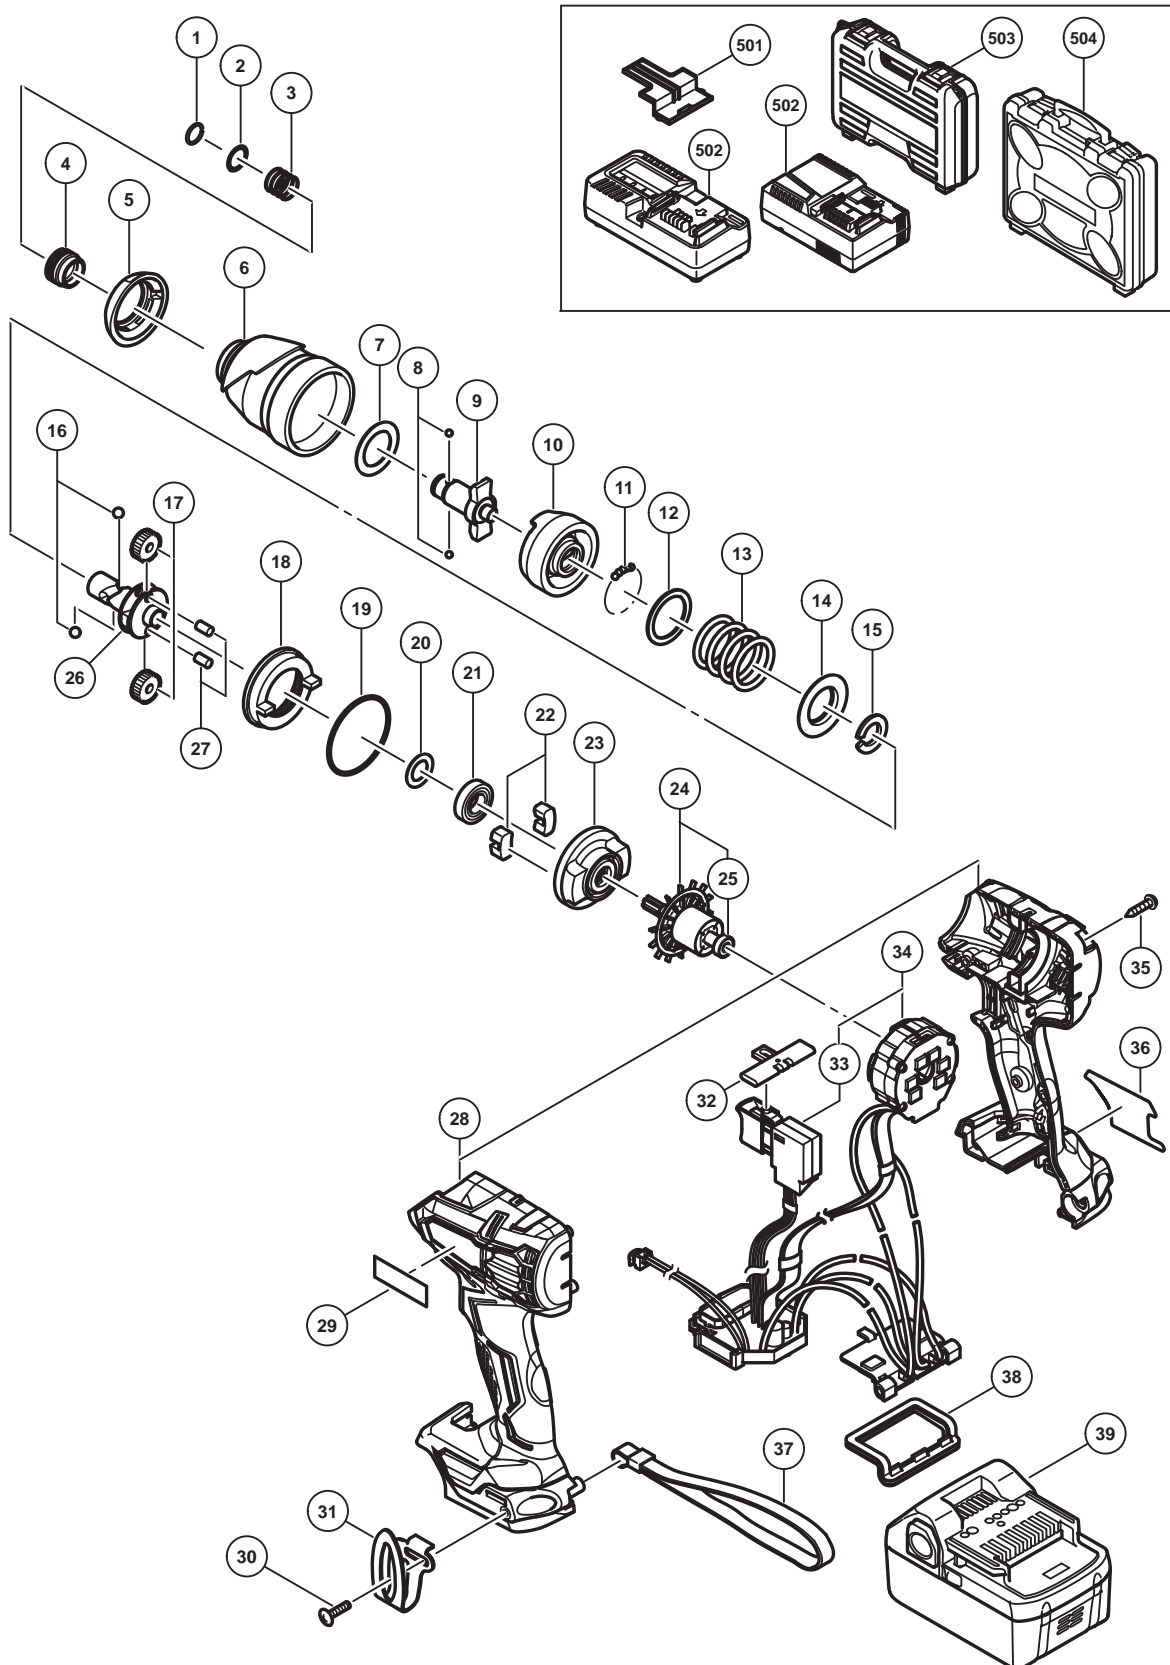

ELECTRIC TOOL PARTS LIST

■ CORDLESS IMPACT DRIVER Model WH 18DBFL2

2017-7-12
(E1)

PARTS

WH 18DBFL2

ITEM NO.	CODE NO.	DESCRIPTION	NO. USED	REMARKS	
1	330619	RETAINING RING	1		
2	330856	WASHER (D)	1		
3	331284	GUIDE SPRING (D)	1		
4	339350	GUIDE SLEEVE	1		
5	372204	FRONT CAP	1		
6	372205	HAMMER CASE	1		
7	370579	WASHER (F)	1		
8	319535	STEEL BALL D3.5 (10 PCS.)	2		
9	372207	ANVIL (S)	1		
10	335329	HAMMER	1		
11	959148	STEEL BALL D3.175 (10 PCS.)	28		
12	315978	WASHER (J)	1		
13	336640	HAMMER SPRING (K)	1		
14	316172	WASHER (S)	1		
15	328647	STOPPER (C)	1		
16	959154	STEEL BALL D5.556 (10 PCS.)	2		
17	326295	IDLE GEAR SET (2 PCS.)	2		
18	333747	RING GEAR(E)	1		
19	983852	O-RING (S-42)	1		
20	370583	WASHER (E)	1		
21	6901VV	BALL BEARING 6901VV	1		
22	324230	DAMPER (A)	2		
23	335317	INNER COVER (E)	1		
24	361046	ROTOR PINION ASS'Y	1	INCLUD.25	
25	335723	BALL BEARING 604DD	1		
26	372208	SPINDLE	1		
27	319914	NEEDLE ROLLER	2		
28	372202	HOUSING (A).(B) SET	1		
29		BRAND LABEL	1		
30	327001	TRUSS HD. SCREW M4 (BLACK)	1		
31	336372	HOOK	1		
32	324225	PUSHING BUTTON (B)	1		
33	339217	DC-SPEED CONTROL SWITCH	1		
34	372203	WIRING ASS'Y	1	INCLUD.33	
35	313687	TAPPING SCREW (W/FLANGE) D3 X 16 (BLACK)	9		
36		NAME PLATE	1		
* 37	306952	STRAP (BLACK)	1	FOR GBR	
38	370728	TERMINAL RUBBER (A)	1		
* 39	333353	BATTERY BSL 1815 (USA,CAN)	2	INCLUD.501	
* 39	335790	BATTERY BSL 1850 (EUROPE,AUS,NZL)	2	INCLUD.501	