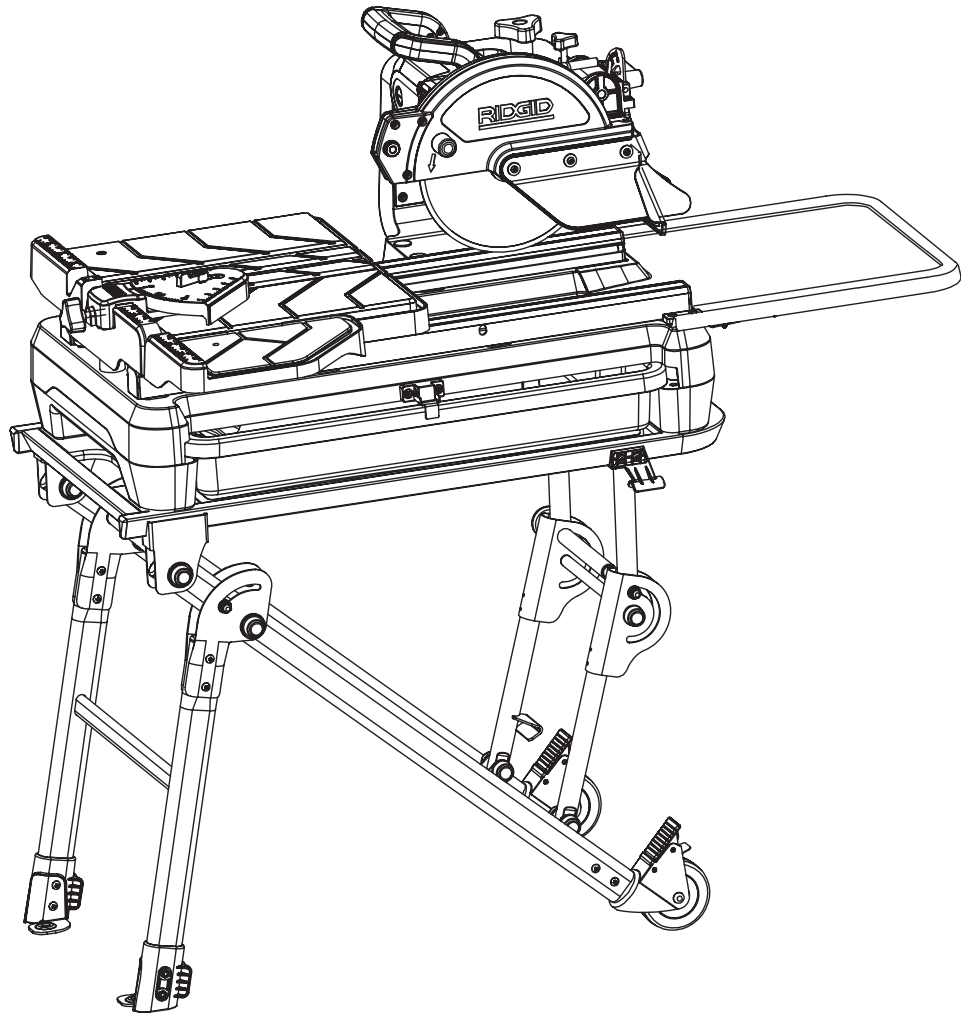

# OPERATOR'S MANUAL

10 INCH WET TILE/STONE SAW  
WITH LASER GUIDE, LED WORK LIGHT,  
AND STAND

WTS2000L

---

**WARNING:**

To reduce the risk of injury, the user must read and understand the operator's manual before using this product.

# EXPLODED DRAWINGS AND PARTS LISTS

WTS2000L Tile Saw Stand