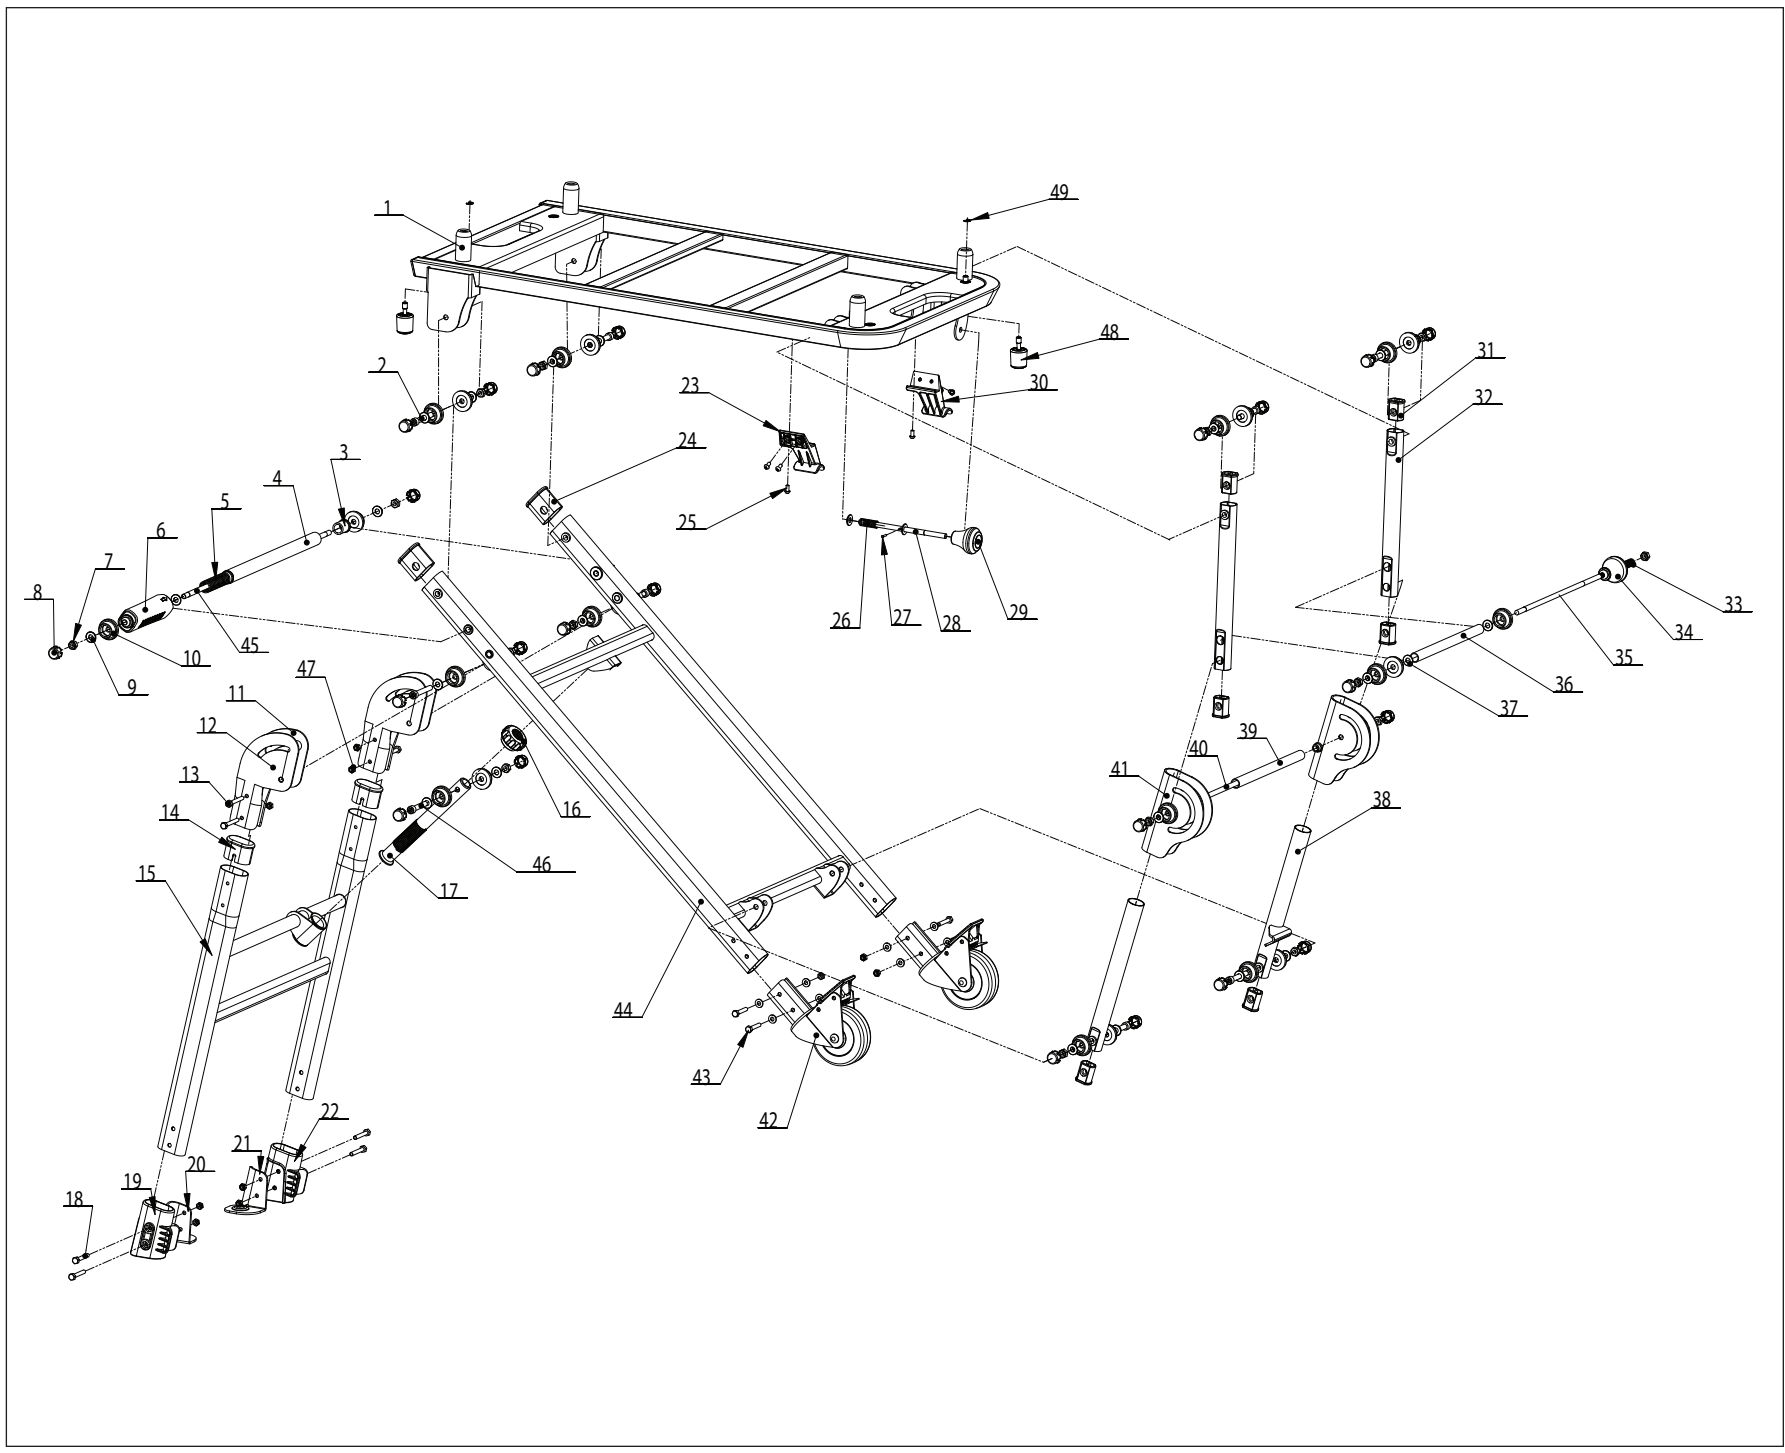

# OPERATOR'S MANUAL

10 INCH WET TILE/STONE SAW  
WITH LASER GUIDE, LED WORK LIGHT,  
AND STAND

WTS2000L

---

**WARNING:**

To reduce the risk of injury, the user must read and understand the operator's manual before using this product.

# EXPLODED DRAWINGS AND PARTS LISTS

WTS2000L Tile Saw Stand

## WTS2000L Tile Saw Stand Parts List

Key No.	Part No.	Description	QTY.	Key No.	Part No.	Description	QTY.
1	6106501	Table Frame	1	25	6106525	M5X10 mm Bolt	6
2	6106502	M8X5 mm Hex Head Bolt	8	26	6106526	Compression Spring	1
3	6106503	Plug for Spring Bushing	2	27	6106527	Rivet	1
4	6106504	Spring Bushing	1	28	6106528	Stop Rod	1
5	6106505	Crossbar Spring	1	29	6106529	Lock Knob	1
6	6106506	Lock Sleeve	1	30	6106530	Right Foot Cushion	1
7	6106507	Nut	14	31	6106531	Upper Support Tube End Cap	6
8	6106508	Nut Cover	23	32	6106532	Upper Support of Leg	2
9	6106509	M8 Washer	30	33	6106533	Spring	1
10	6106510	Nut Bushing	23	34	6106534	Knob	1
11	6106511	Left Connection Bracket	1	35	6106535	Position Rod	1
12	6106512	Right Connection Bracket	1	36	6106536	Plastic Bushing	1
13	6106513	M6X4 mm Bolt	4	37	6106537	Washer	2
14	6106514	Support Tube End Cap	2	38	6106538	Lower Support of Leg	2
15	6106515	Tilted Support Tube Assembly	2	39	6106539	Pull Rod Bushing	1
16	6106516	Tightening Nut	1	40	6106540	Pull Rod	1
17	6106517	Stop Bolt of Tilted Support (M24X3 mm)	1	41	6106541	Double Joint	2
18	6106518	M6X40 mm Bolt	4	42	6106542	Wheel Assembly	2
19	6106519	Left Foot	1	43	6106543	M6X35 mm Bolt	4
20	6106520	Left Mounting Foot	1	44	6106544	Lower Support Assembly	2
21	6106521	Right Mounting Foot	1	45	6106545	Pull Rod of Crossbar	1
22	6106522	Right Foot	1	46	6106546	M8X45 mm Hex Head Bolt	1
23	6106523	Left Foot Cushion	1	47	6106547	M6 Nut	12
24	6106524	Lower Support Tube End Cap	2	48	6106548	Knob	2
				49	6106549	Circlip	2