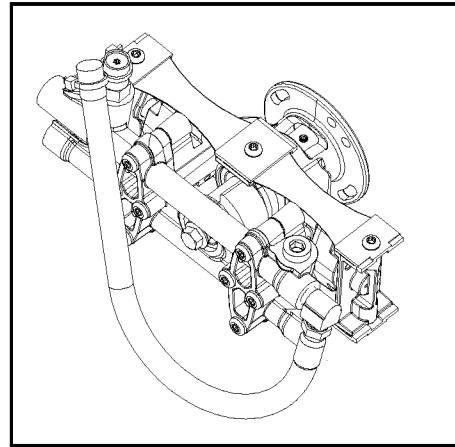

D28703- DeVILBISS PUMP