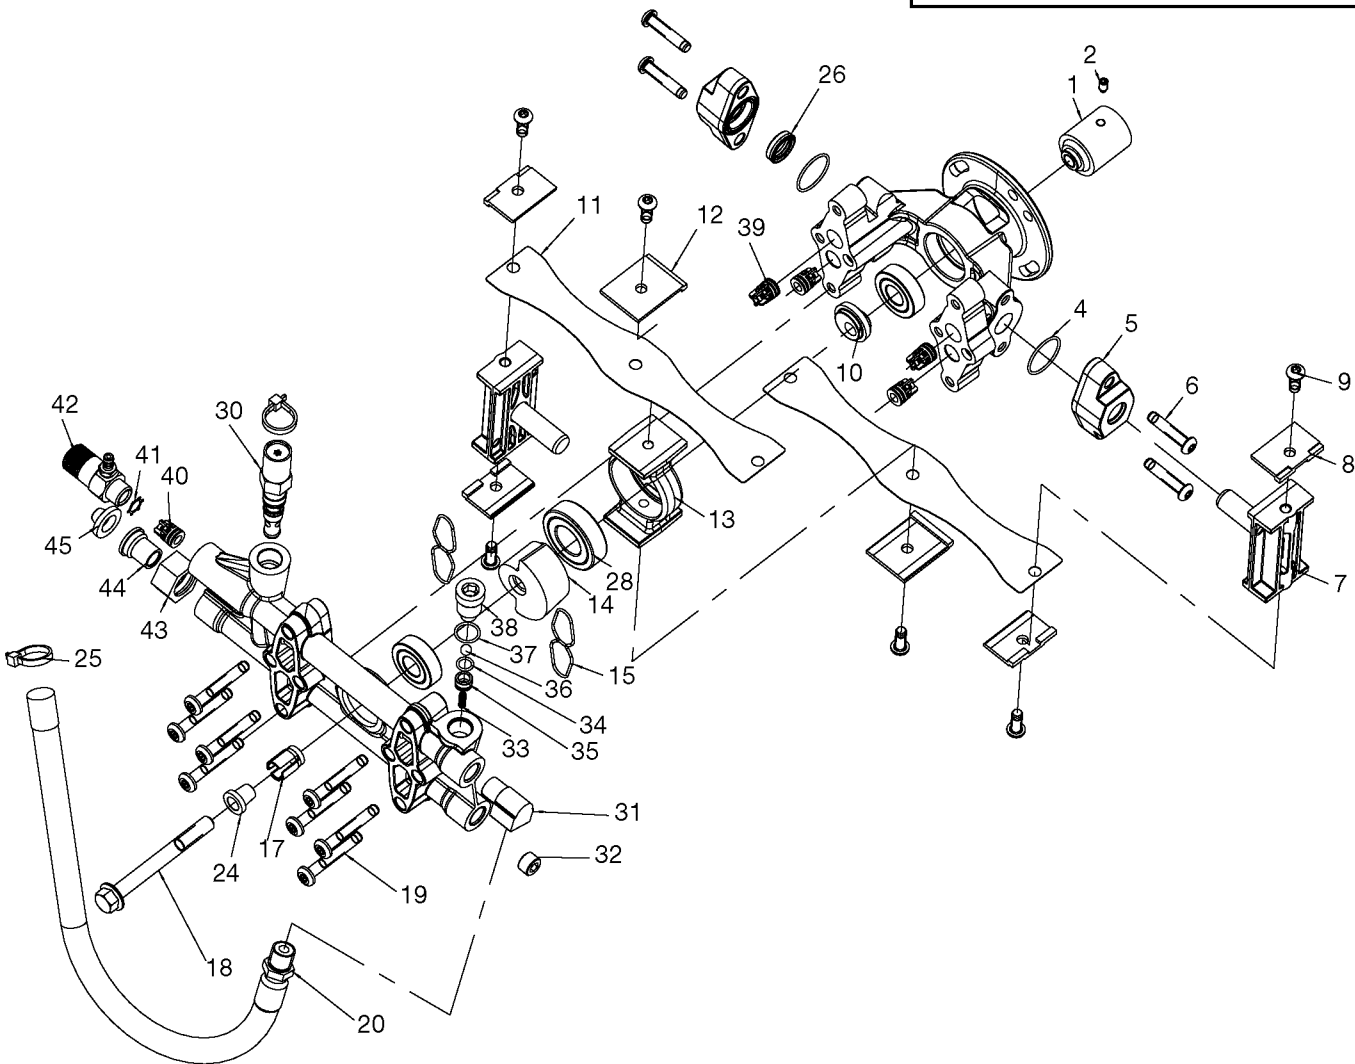

D28703- DeVILBISS PUMP

D28703- DevilBISS PUMP REPAIR KIT

D23511 Valve Kit

contains Key#'s 39 (qty 4), 40 (qty 1), and 41 (qty 1)

D23514 Seal Kit

contains Key#s 4 (qty 2),
15 (qty 2), 26 (qty 2), and 37 (qty1)

D23486 Pistonl Kit

contains Key #s 7 (qty 2)

Parts List for WVR2120 Type 1

Item Number	Part Number	Description	Qty Required
1	D25054	SHAFT ENGINE COUPLE	1
2	D25006	SCREW SET 5/16-24 .4	1
4	000000-00	No Longer Available	1
4	000000-00	No Longer Available	1
5	000000-00	No Longer Available	1
6	D25565	SCREW 5/16-18 1.5 TH	1
7	D23487	ASSY RADIAL PISTON &	1
8	A00755	CLAMP BLOCK END	1
9	5140125-96	SCREW	1
10	000000-00	No Longer Available	1
11	A15269	STRAP	2
12	A00756	CLAMP BLOCK MID STRA	1
13	000000-00	No Longer Available	1
14	000000-00	No Longer Available	1
15	000000-00	No Longer Available	1
15	000000-00	No Longer Available	1
17	000000-00	No Longer Available	1
18	D22684	BOLT .438-14X4.00 HH	1
19	000000-00	No Longer Available	1
20	5140117-84	KIT HOSE PULSE 12 IN	1
24	000000-00	No Longer Available	1
25	000000-00	No Longer Available	1
26	000000-00	No Longer Available	1
26	000000-00	No Longer Available	1
28	000000-00	No Longer Available	1
30	A03928SV	UNLOADER KIT	1
31	F217	ELBOW 3/8	1