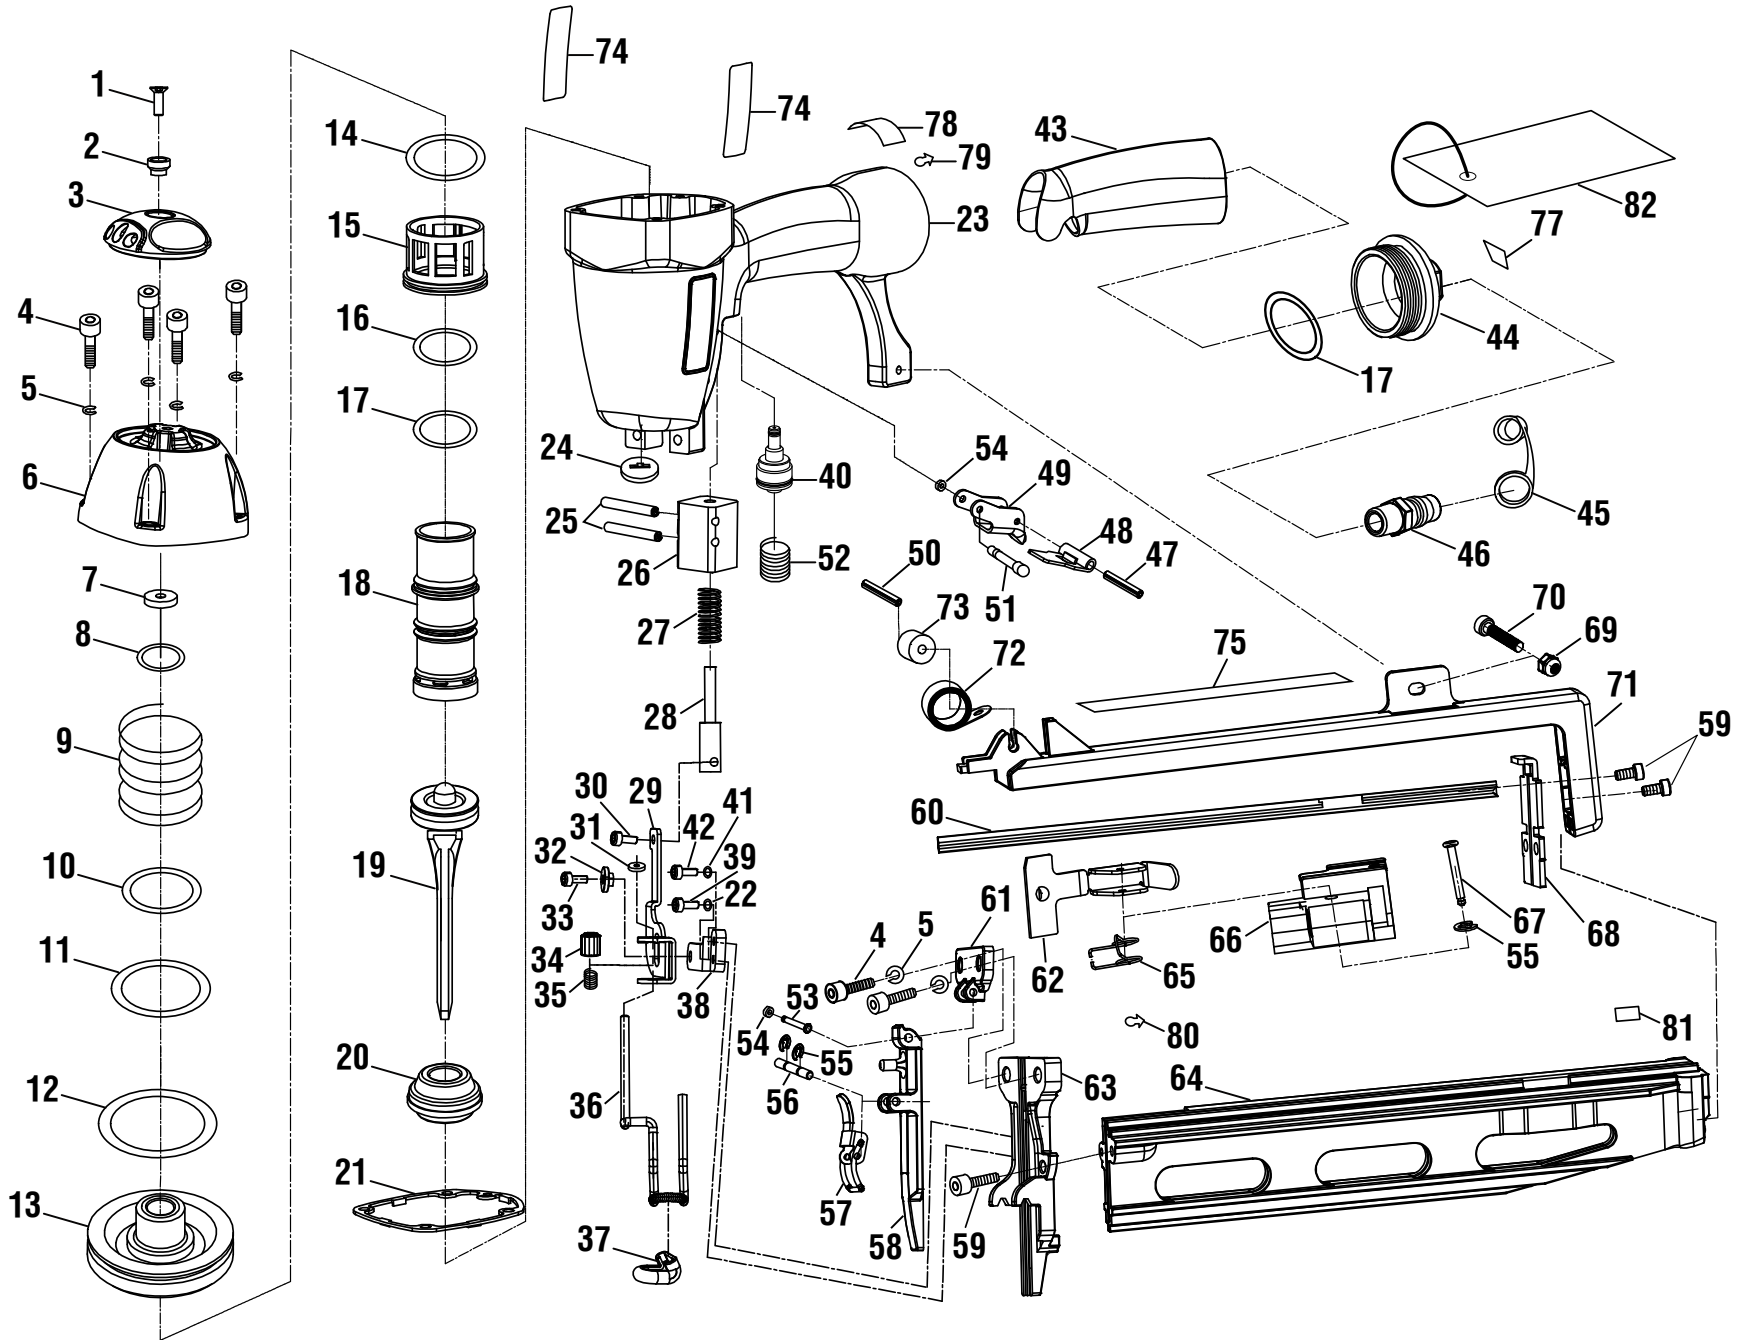

16 GAUGE STRAIGHT FINISH NAILER - MODEL NUMBER YN250FSE

16 GAUGE STRAIGHT FINISH NAILER - MODEL NUMBER YN250FSE

The model number will be found on a plate attached to the motor housing. Always mention the model number in all correspondence regarding your **RYOBI STRAIGHT FINISH NAILER** or when ordering repair parts.

PARTS LIST

KEY NO.	PART NUMBER	DESCRIPTION	QTY.	KEY NO.	PART NUMBER	DESCRIPTION	QTY.
1	079077005001	Bolt (M5 x 16 mm, Hex Soc. Hd.)	1	46	079077005079	Air Plug (NPT 1/4 in.-18)	1
2	079077005002	Cover	1	47	079077005078	Roll Pin (2.5 x 18)	1
3	079077005003	Air Deflector	1	48	079077005077	Trigger Plate	1
4	079077005004	Bolt (M5 x 25 mm, Hex Soc. Hd.)	6	49	079077005076	Trigger	1
5	079077005005	Washer (ID5.1 x OD7.7 x 1.3t)	6	50	079077005075	Roll Pin (4 x 16)	1
6	079077005006	End Cap	1	51	079077005074	Trigger Pin	1
7	079077005007	Seal	1	52	079077005052	Compression Spring	1
8	079077005008	O-Ring (18 x 1.8)	1	53	079077005053	Pin	1
9	079077005009	Valve Spring	1	54	079077005054	Pin Sleeve	2
10	079077005010	O-Ring (48.7 x 2.65)	1	55	079077005055	Retaining Ring	3
11	079077005011	O-Ring (38 x 3.5)	1	56	079077005056	Roll Pin (3 x 18)	1
12	079077005012	O-Ring (25 x 3.5)	1	57	079077005057	Latch	1
13	079077005013	Head Valve	1	58	079077005058	Jam Release Mechanism	1
14	079077005014	O-Ring (60 x 2.5)	1	59	079077005059	Bolt (M4 x 10 mm, Hex Soc. Hd.)	3
15	079077005015	Collar	1	60	079077005060	Wear Rail Guide	1
16	079077005016	O-Ring (42 x 2.5)	1	61	079077005061	Fix Plate	1
17	079077005017	O-Ring (42 x 3.55)	2	62	079077005062	Pusher	1
18	079077005018	Cylinder	1	63	079077005063	Driver Guide	1
19	079077005073	Driver Assembly	1	64	079077005064	Lower Magazine	1
20	079077005021	Bumper	1	65	079077005065	Tension Spring	1
21	079077005022	Gasket	1	66	079077005066	Pusher Seat	1
22	079077005085	Washer (OD4.7 x ID3.1 x 0.8t)	1	67	079077005067	Pusher Pin	1
23	079077005023	Housing	1	68	079077005068	Spacer	1
24	079077005024	Bottom Plug	1	69	079077005069	Lock Nut (M4)	1
25	079077005025	Pin (3 x 26)	2	70	079077005070	Bolt (M4 x 22 mm, Hex Soc. Hd.)	1
26	079077005026	Work Contact Element Guide Seat	1	71	079077005071	Upper Magazine	1
27	079077005027	Work Contact Element Spring	1	72	079077005072	Spring	1
28	079077005028	Push Stem	1	73	079077005073	Spring Core	1
29	079077005029	Work Contact Element	1	74	079077005906	Logo Label	2
30	079077005030	Work Contact Element Screw	1	75	079077005908	Data Label	1
31	079077005031	Pin Sleeve	1	76	079077005907	Warning Label	1
32	079077005032	Guide Washer	1	77	079077005905	Oil Daily Label	1
33	079077005033	Bolt (M4 x 7 mm, Hex Soc. Hd.)	1	78	079077005901	Quick Start Directions Label	1
34	079077005034	Depth of Drive Knob	1	79	079077005902	Quick Start 1 Label	1
35	079077005035	Compression Spring	1	80	079077005903	Quick Start 2 Label	1
36	079077005036	Contact Mechanism	1	81	079077005904	Quick Start 3 Label	1
37	079077005037	No Mar Pad	1	82	079077005911	Warning Translations Hangtag	1
38	079077005038	Joint Stand	1		NOT SHOWN:		
39	079077005039	Bolt (M3 x 8 mm, Hex Soc. Hd.)	1		079077005701	Overhaul Maintenance Kit (Incl. 7-8, 10-12, 14, 16-17, 20-21 and 24)	1
40	079077005704	Trigger Valve Assembly	1				
41	079077005084	Washer (OD6.3 x ID4.1 x 1.1t)	1		079077005702	Driver Maintenance Kit (Incl. 19-21)	1
42	079077004055	Bolt (M4 x 8 mm, Hex Soc. Hd.)	1		079077005705	Oil and Wrench Kit (Incl. Oil, and 3 mm and 4 mm Hex Keys)	1
43	079077005082	Housing Handle Sleeve	1				
44	079077005081	End Cap	1		990000232	Operator's Manual	1
45	079077005080	Air Plug Cap	1		5-21-13 (REV:01)