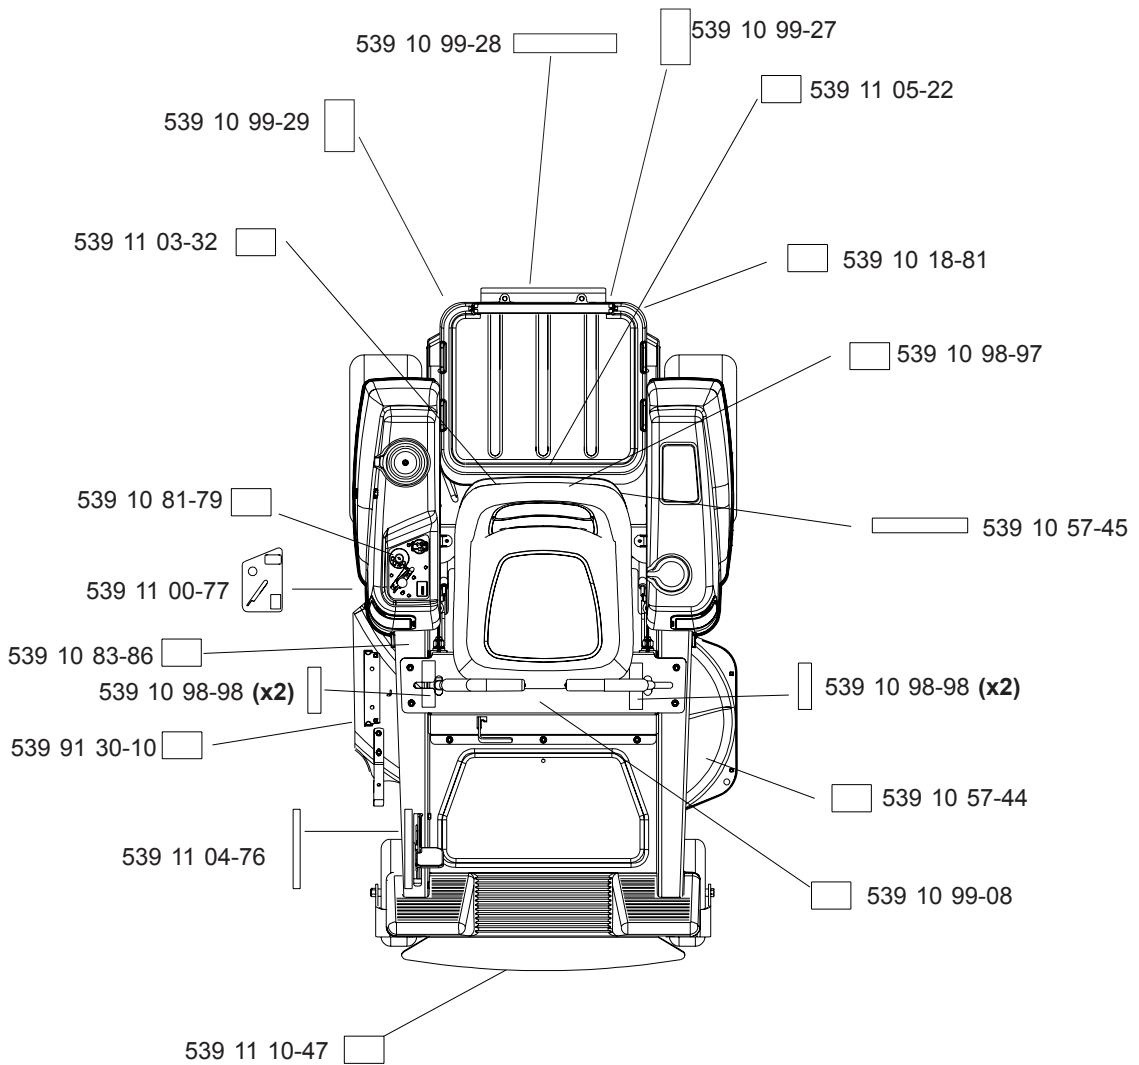

English

MAIN FRAME

NOT SHOWN:
539 10 75-23 SEAT SWITCH

MAIN FRAME

ENGINE ASSEMBLY (15 & 17.5 HP)

BRIGGS & STRATTON
MODELS 968999280, 968999282

CASTER ASSEMBLY

CONSOLE ASSEMBLY

38" DECK ASSEMBLY

42" DECK ASSEMBLY

EZT

MOTION CONTROL

DECK LIFT

DECALS

- 539 11 11-23 (Z3815, RIGHT)
- 539 11 11-24 (Z3815, LEFT)
- 539 11 11-26 (Z4217, LEFT)
- 539 11 11-25 (Z4217, RIGHT)
- 539 11 18-39 (Z4218, RIGHT)
- 539 11 18-40 (Z4218, LEFT)

539 91 30-10 decal, warning (?)

UTILITY BOX