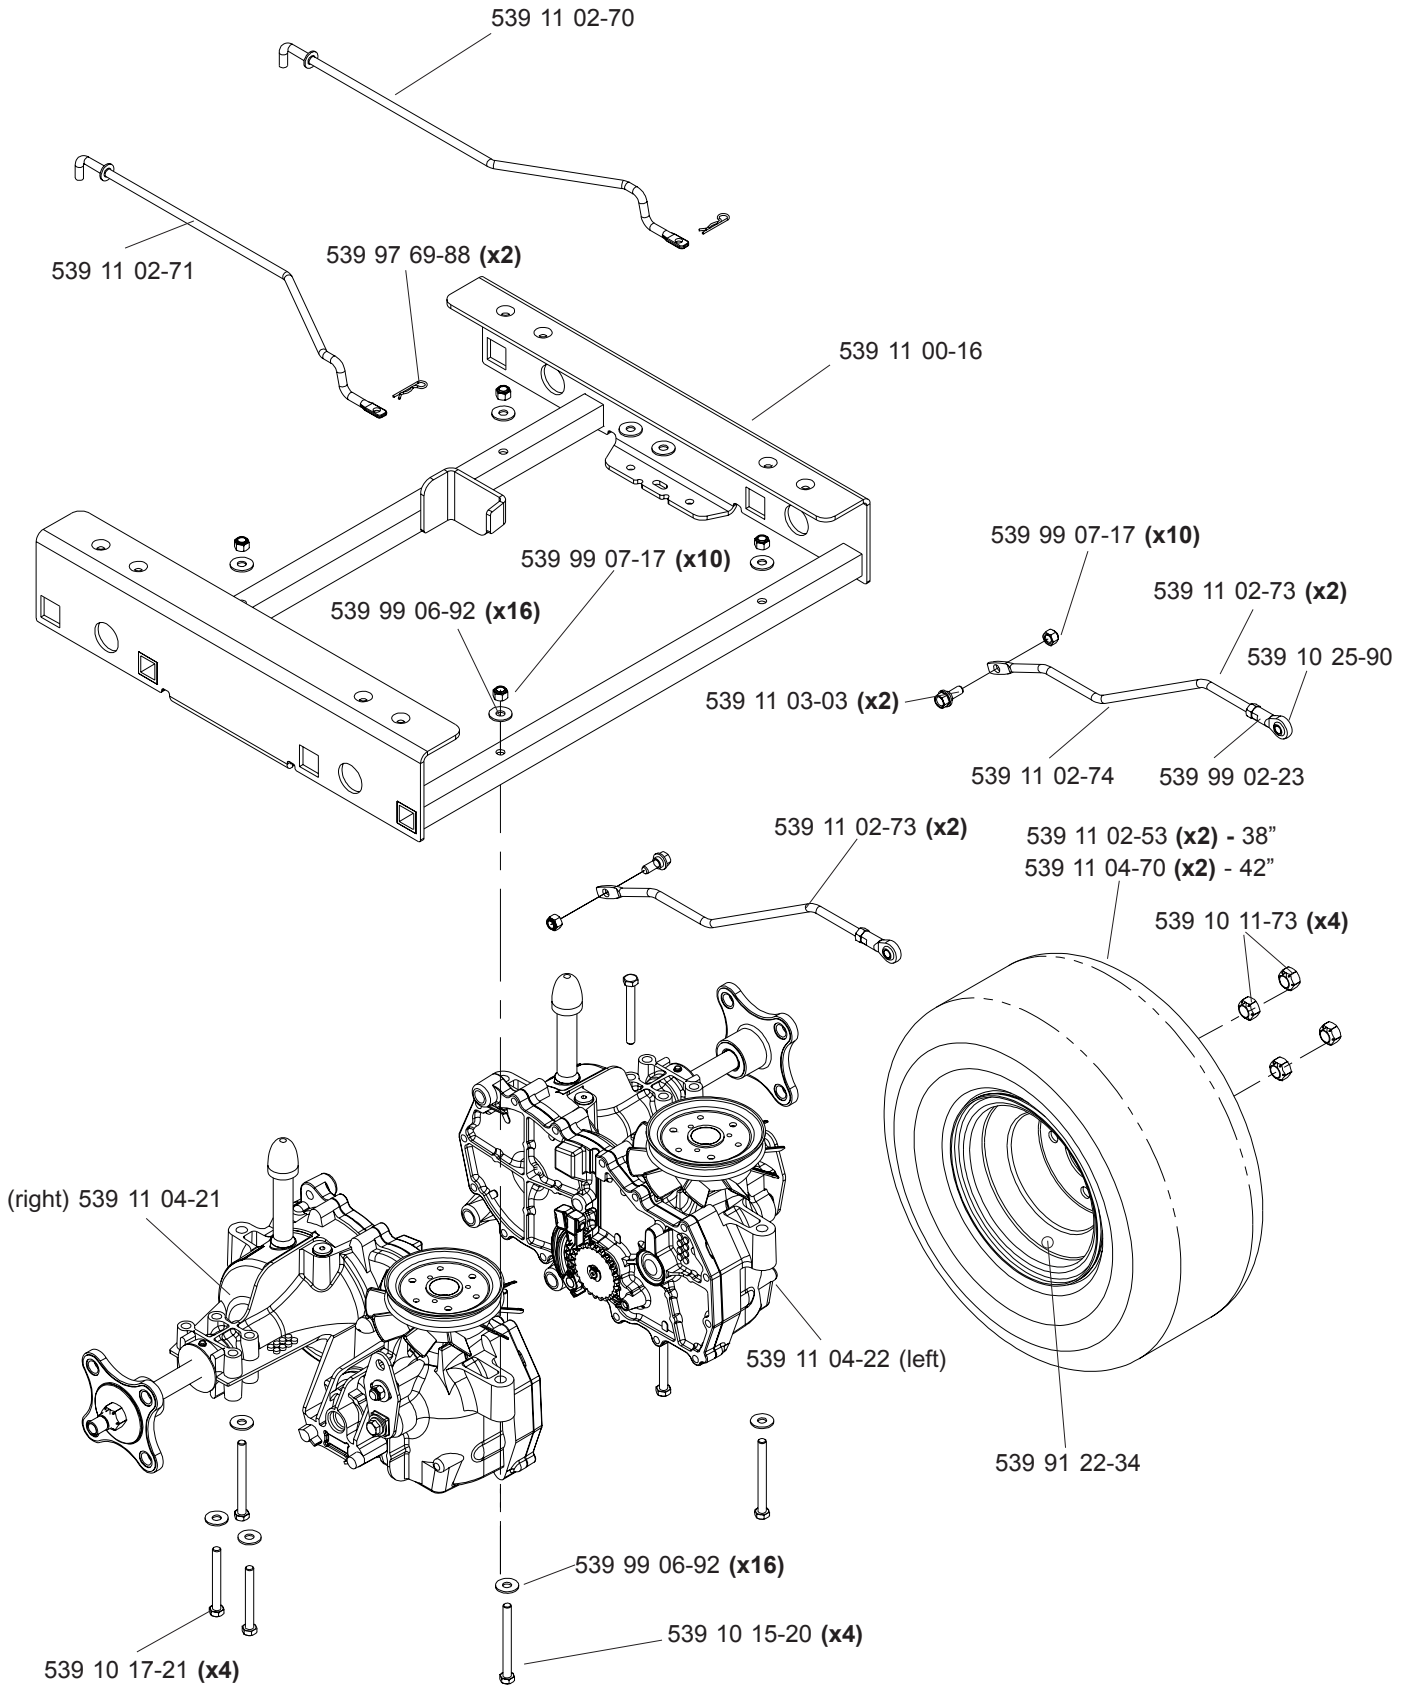

English

MAIN FRAME

NOT SHOWN:
539 10 75-23 SEAT SWITCH

MAIN FRAME

ENGINE ASSEMBLY (15 & 17.5 HP)

BRIGGS & STRATTON
MODELS 968999280, 968999282

CASTER ASSEMBLY

CONSOLE ASSEMBLY

38" DECK ASSEMBLY

42" DECK ASSEMBLY

EZT

MOTION CONTROL

DECK LIFT

DECALS

- 539 11 11-23 (Z3815, RIGHT)
- 539 11 11-24 (Z3815, LEFT)
- 539 11 11-26 (Z4217, LEFT)
- 539 11 11-25 (Z4217, RIGHT)
- 539 11 18-39 (Z4218, RIGHT)
- 539 11 18-40 (Z4218, LEFT)

539 91 30-10 decal, warning (?)

UTILITY BOX