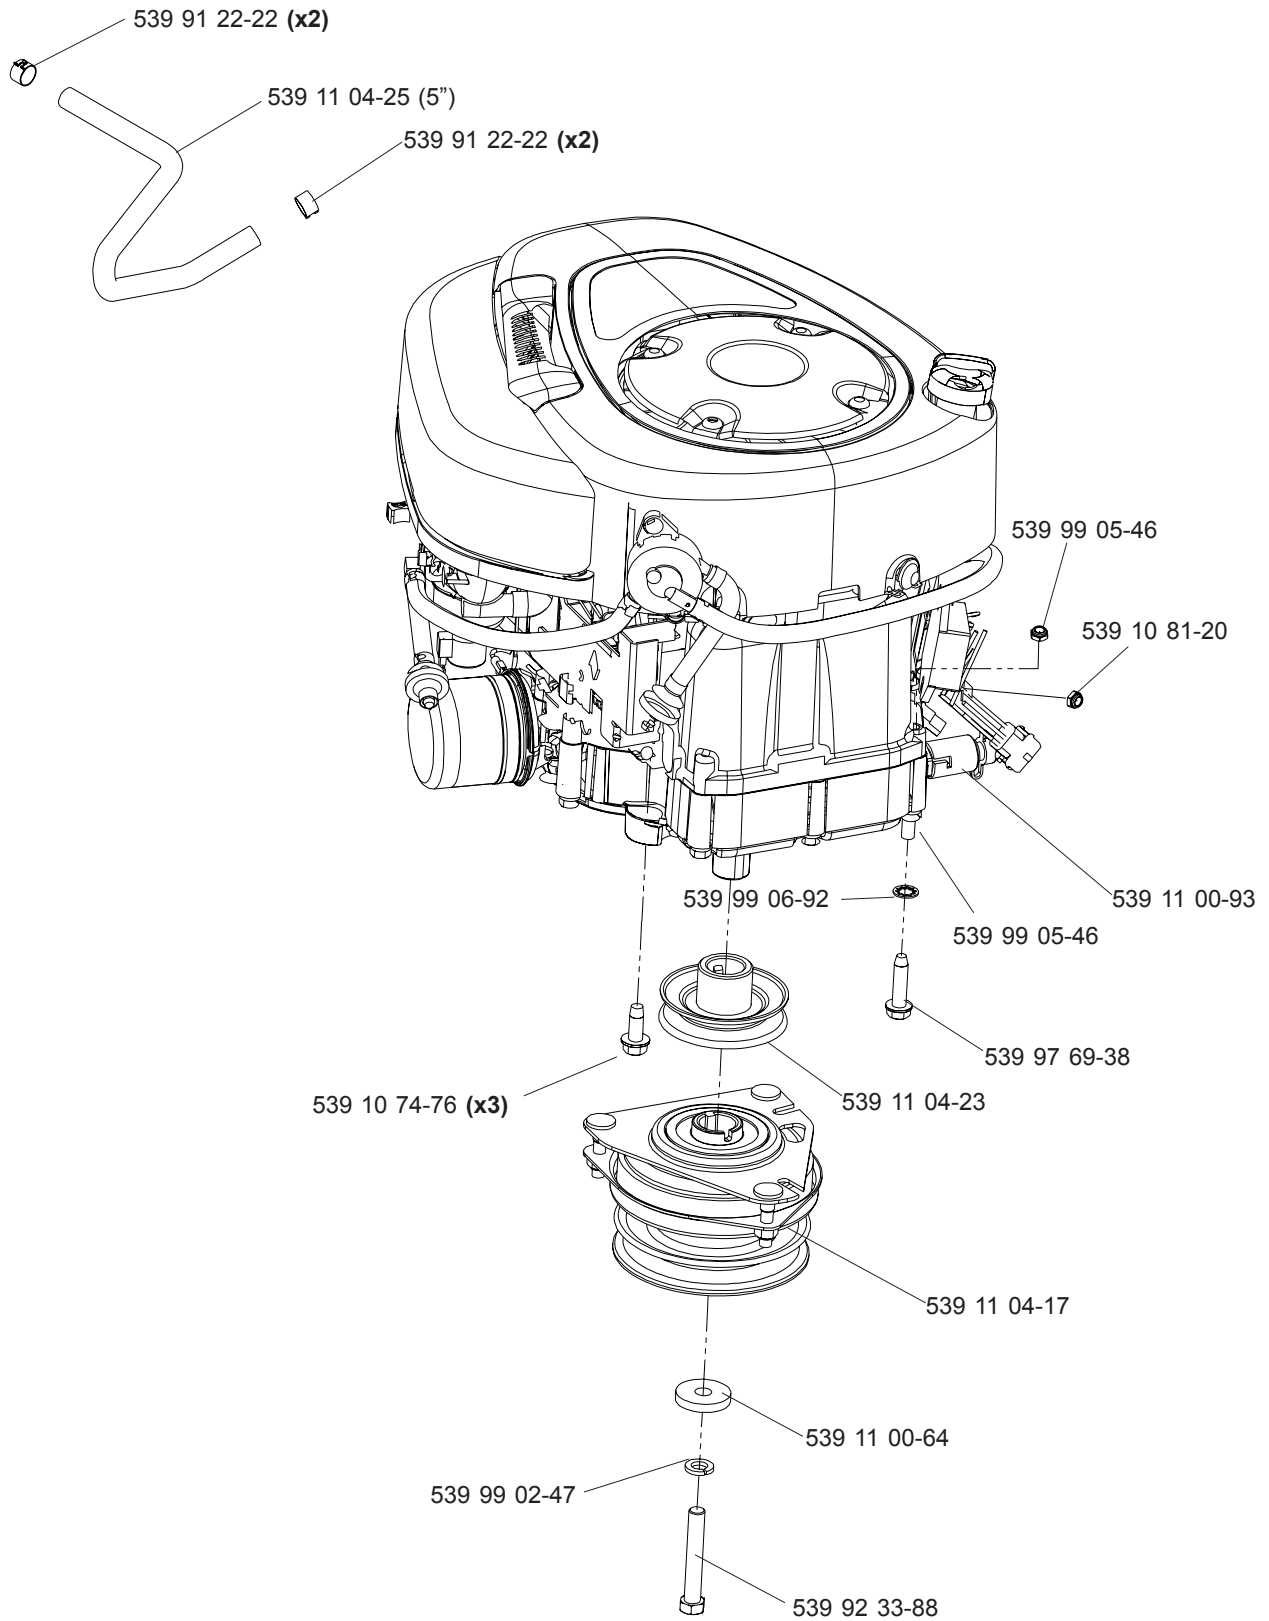

English

MAIN FRAME

NOT SHOWN:
539 10 75-23 SEAT SWITCH

MAIN FRAME

ENGINE ASSEMBLY (15 & 17.5 HP)

BRIGGS & STRATTON
MODELS 968999280, 968999282

CASTER ASSEMBLY

CONSOLE ASSEMBLY

38" DECK ASSEMBLY

42" DECK ASSEMBLY

EZT

MOTION CONTROL

DECK LIFT

DECALS

- 539 11 11-23 (Z3815, RIGHT)
- 539 11 11-24 (Z3815, LEFT)
- 539 11 11-26 (Z4217, LEFT)
- 539 11 11-25 (Z4217, RIGHT)
- 539 11 18-39 (Z4218, RIGHT)
- 539 11 18-40 (Z4218, LEFT)

539 91 30-10 decal, warning (?)

UTILITY BOX