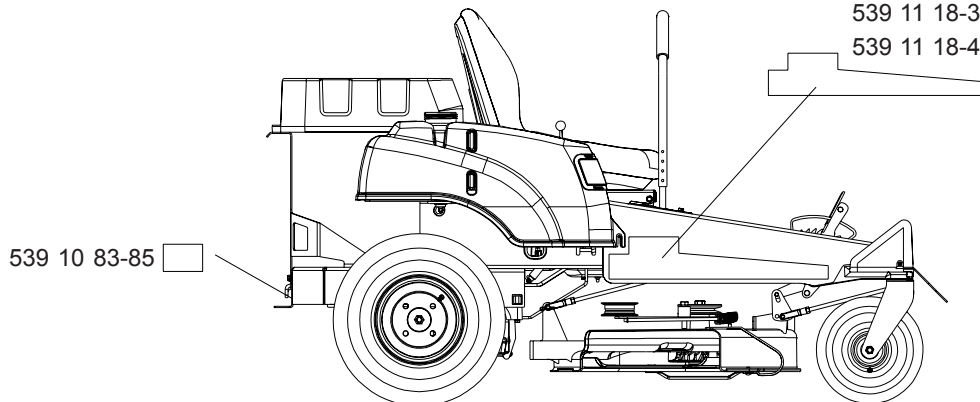

38" DECK ASSEMBLY

42" DECK ASSEMBLY

EZT

MOTION CONTROL

DECK LIFT

DECALS

- 539 11 11-23 (Z3815, RIGHT)
- 539 11 11-24 (Z3815, LEFT)
- 539 11 11-26 (Z4217, LEFT)
- 539 11 11-25 (Z4217, RIGHT)
- 539 11 18-39 (Z4218, RIGHT)
- 539 11 18-40 (Z4218, LEFT)