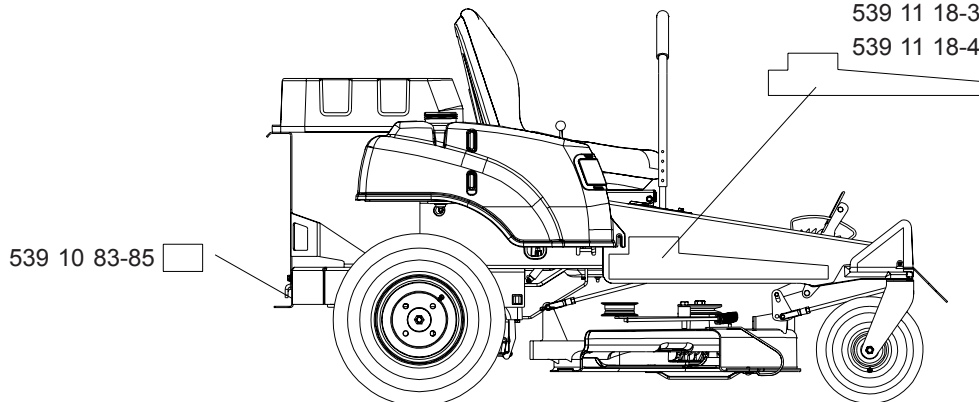

EZT

MOTION CONTROL

DECK LIFT

DECALS

- 539 11 11-23 (Z3815, RIGHT)
- 539 11 11-24 (Z3815, LEFT)
- 539 11 11-26 (Z4217, LEFT)
- 539 11 11-25 (Z4217, RIGHT)
- 539 11 18-39 (Z4218, RIGHT)
- 539 11 18-40 (Z4218, LEFT)