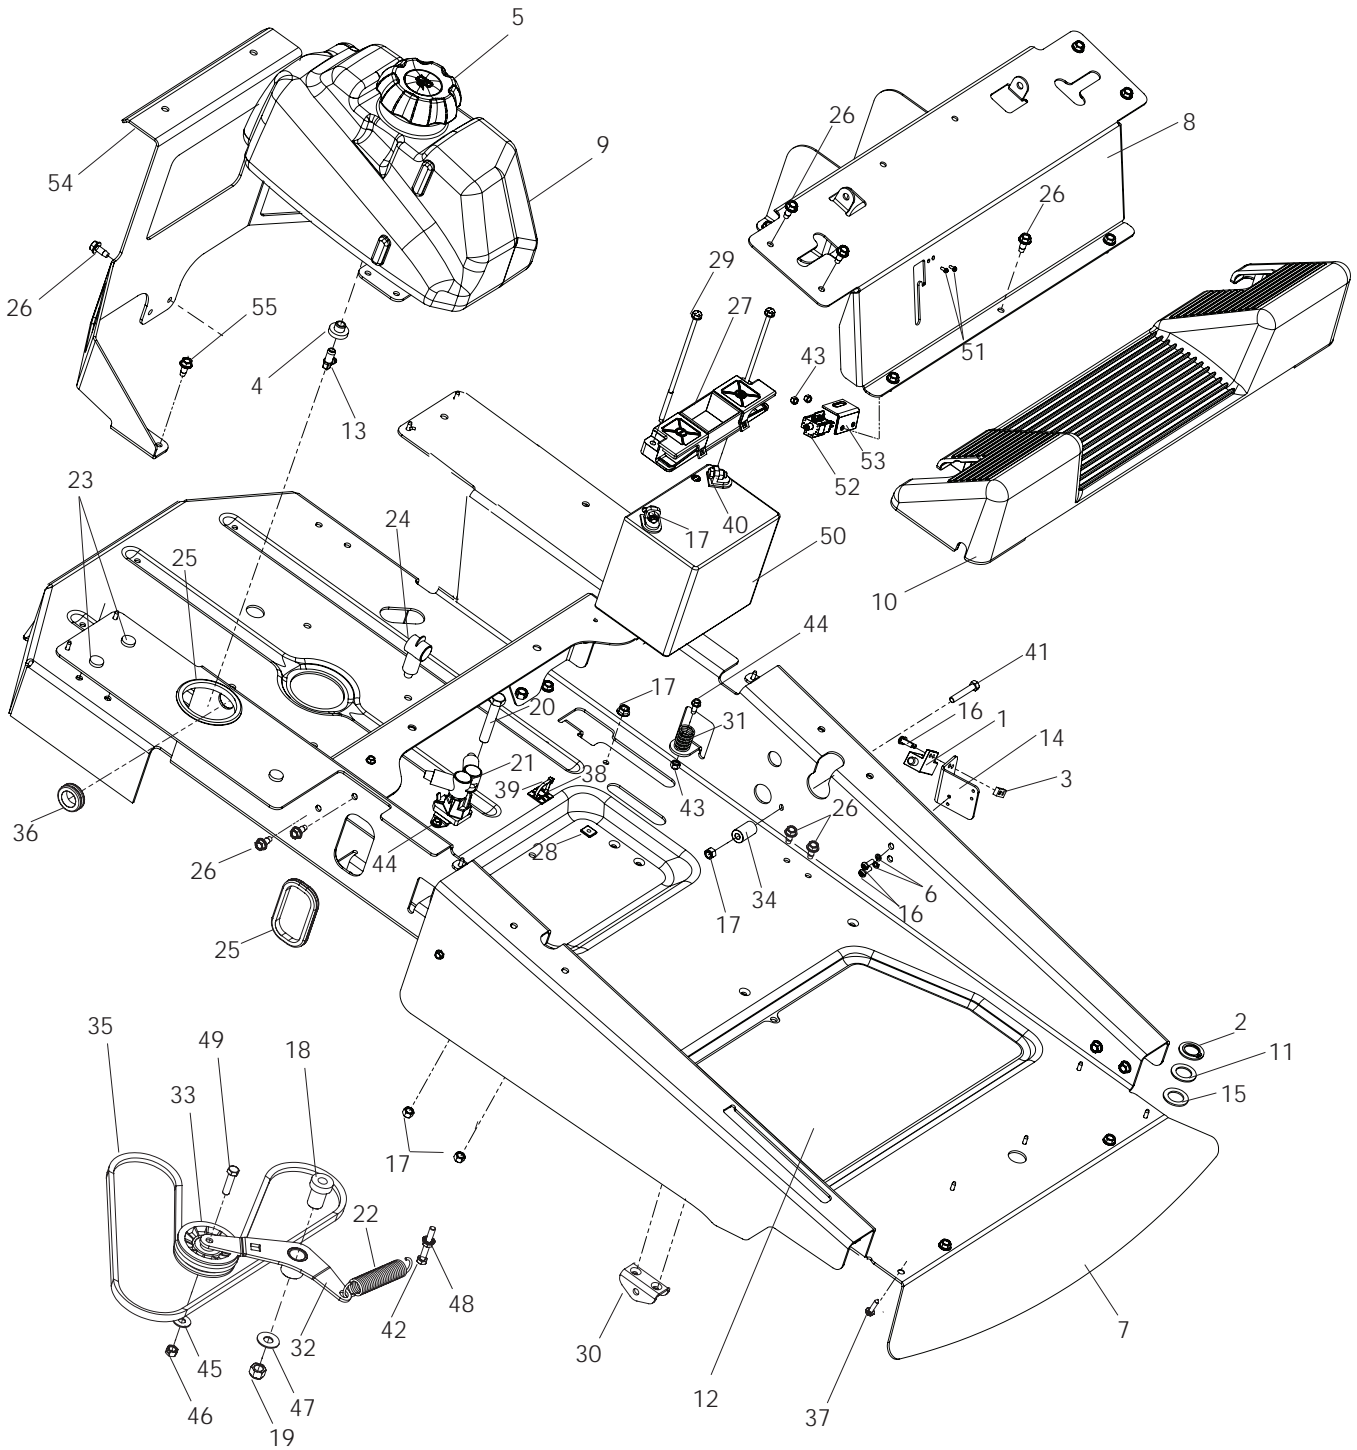

CHASSIS / FRAME

For Units with Serial Number After 0752XXXXX

CHASSIS / FRAME

ITEM	PART NO.	QTY.	DESCRIPTION	ITEM	PART NO.	QTY.	DESCRIPTION
1..	539 101080....	2 SWITCH-INTERLOCK	31..	539 110070....	2 SPRING, RETURN
2..	539 101151....	2 RING-RETAINING EXT, 7/8	32..	539 110219....	1 PUMP IDLER ARM
3..	539 102678....	2 SCREW PLATE, #10-24	33..	539 110311	1 PULLEY, IDLER
4..	539 105245....	1 GROMMET, RUBBER	34..	539 110312....	2 MOTION LIMITER
5..	539 106188....	1 FUEL CAP, ANTISPLASH	35..	539 110411	1 BELT, EZT
6..	539 109552....	4 LOCKWASHER, 3/16	36..	539 110433....	1 GROMMET, FUEL LINE
7..	539 110377	1 CHASSIS W/DECALS	37..	539 110674....	6 SCRW, #10-12 x 1 1/2 WSH HD
8..	539 110378....	1 CONSOLE W/DECALS	38..	539 110863....	2 MOUNTING BLOCK, TIE
9..	539 110252....	1 FUEL TANK	39..	539 976856....	2 TIE-PLASTIC
10..	539 110284....	1 FOOT REST	40..	539 976934....	2 HCS, 5/16-18 x 3/4
11..	539 110294....	2 WASHER, 7/8, WAVE	41..	539 976937....	2 HCS, 5/16-18 x 2
12..	539 110310....	1 SLIP, MATTING	42..	539 976938....	1 HCS, 5/16-18 x 2 1/4
13..	539 110432....	1 STEM, FUEL TANK	43..	539 976978....	6 NUT, 1/4-20, NYLOC
14..	539 110860....	2 SWITCH BRACKET	44..	539 990362....	8 SCREW, 1/4-20 x 5/8 SELF TAP
15..	539 923787....	4 BUSHING	45..	539 990517....	3 WASHER, 3/8
16..	539 976952....	4 SCREW, #10-24 x 5/8	46..	539 990546....	3 NUT, 3/8-16, CENTERLOCK
17..	539 990717..	11 NUT, 5/16-18, NYLOC	47..	539 990550....	1 WASHER, 1/2
18..	539 101231....	1 SPINDLE-IDLER	48..	539 990585....	1 NUT, 5/16-18, WHIZLK
19..	539 101331....	1 NUT, 1/2-13, NYLOC	49..	539 990655....	1 HCS, 3/8-16 x 1 1/2
20..	539 101332....	1 HCS, 1/2-13 x 2 3/4	50..	539 102436....	1 BATTERY, DRY
21..	539 101714....	1 SOLENOID	51..	539 990071....	2 HCS, 1/4 x 1/2
22..	539 101977....	1 SPRING	52..	539 113792....	1 SWITCH, BRAKE
23..	539 102587....	3 GROMMET, BUMPER	53..	539 114803....	1 BRACKET, SWITCH
24..	539 102759....	3 INSULATOR-BATTERY	54..	539 110495....	1 REAR BRACKET, TOOL BOX Model 968999281 only
25..	539 107116....	2 GROMMET	55..	539 990369....	4 SCREW, 5/16-18 x 1 THD FRM
26..	539 107475..	33 BOLT, 5/16-18 x 3/4 THD FRM				NOT SHOWN
27..	539 107628....	1 BATTERY HOLD DOWN	539 107616....	1 BATTERY CABLE, POS	
28..	539 107629....	2 NUT, 1/4, PUSH NYLON	539 110068....	1 BATTERY CABLE, NEG	
29..	539 107632....	2 BOLT, 1/4 x 7 1/2, SPEC	539 114720....	1 WIRING HARNESS	
30..	539 110030....	2 BRACKET, DECK HANGER Not on Models 968999508 or 968999765	539 110290....	2 FOAM STRIP, FUEL TANK	