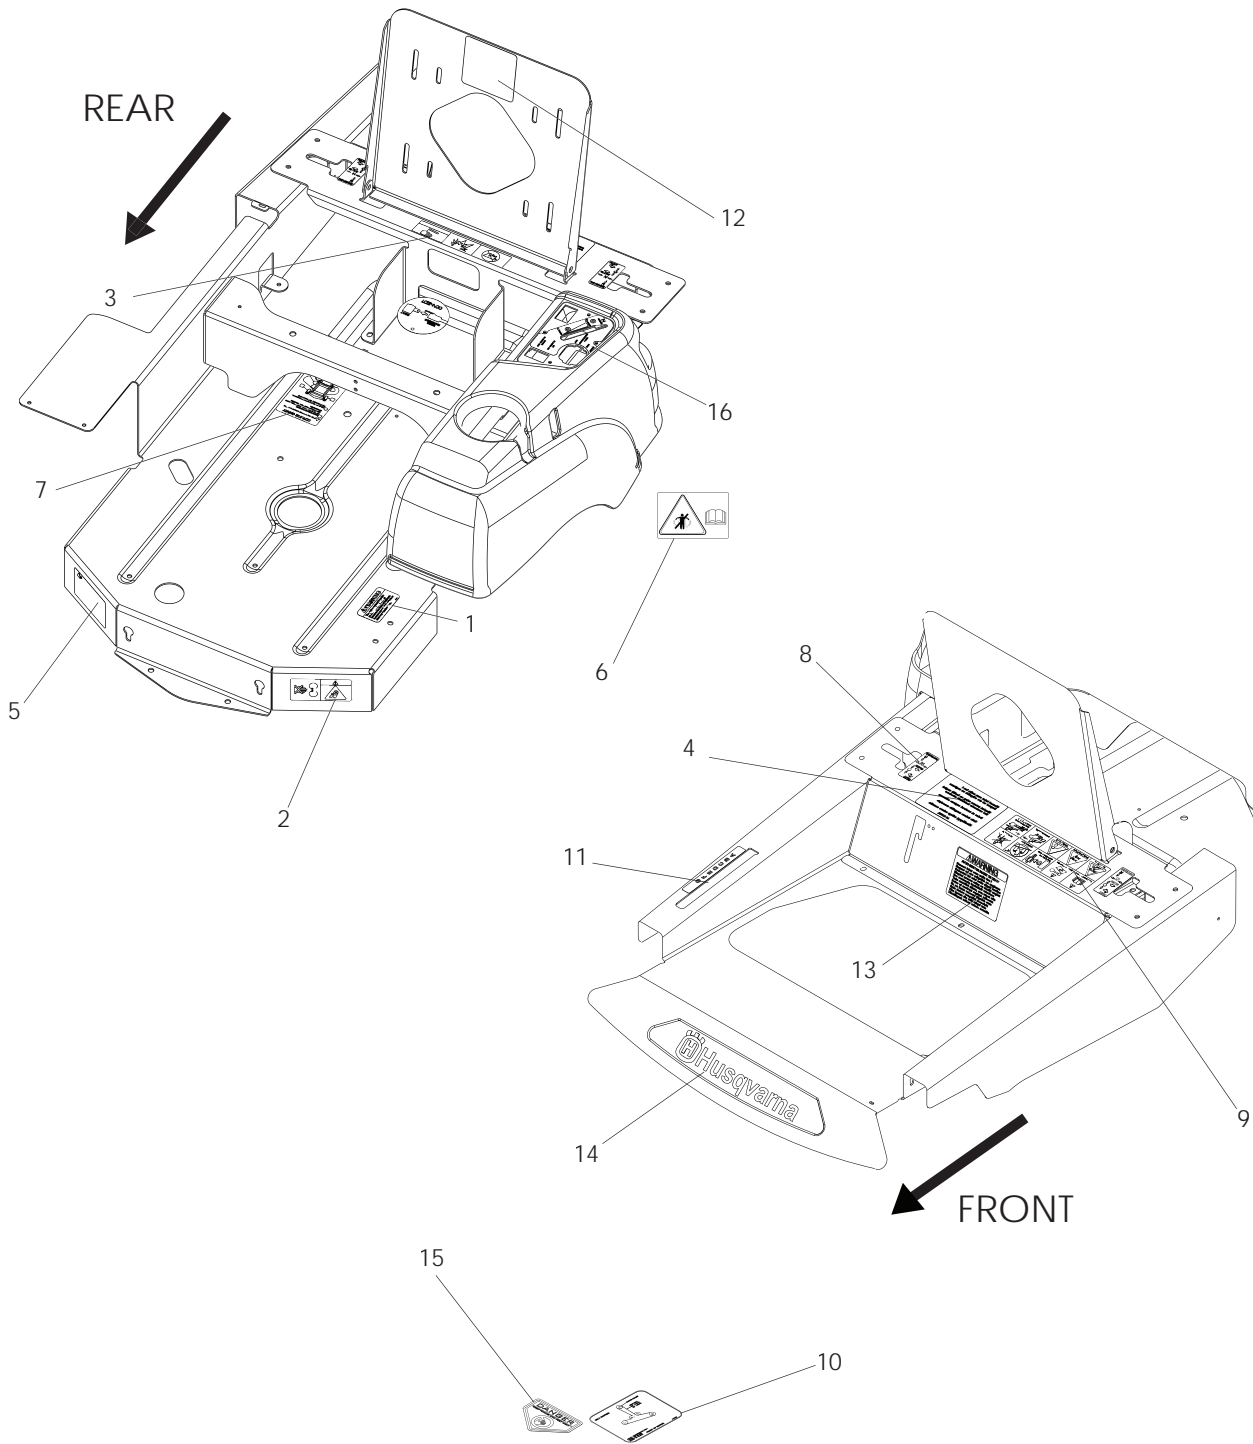

DECALS

DECK DECALS