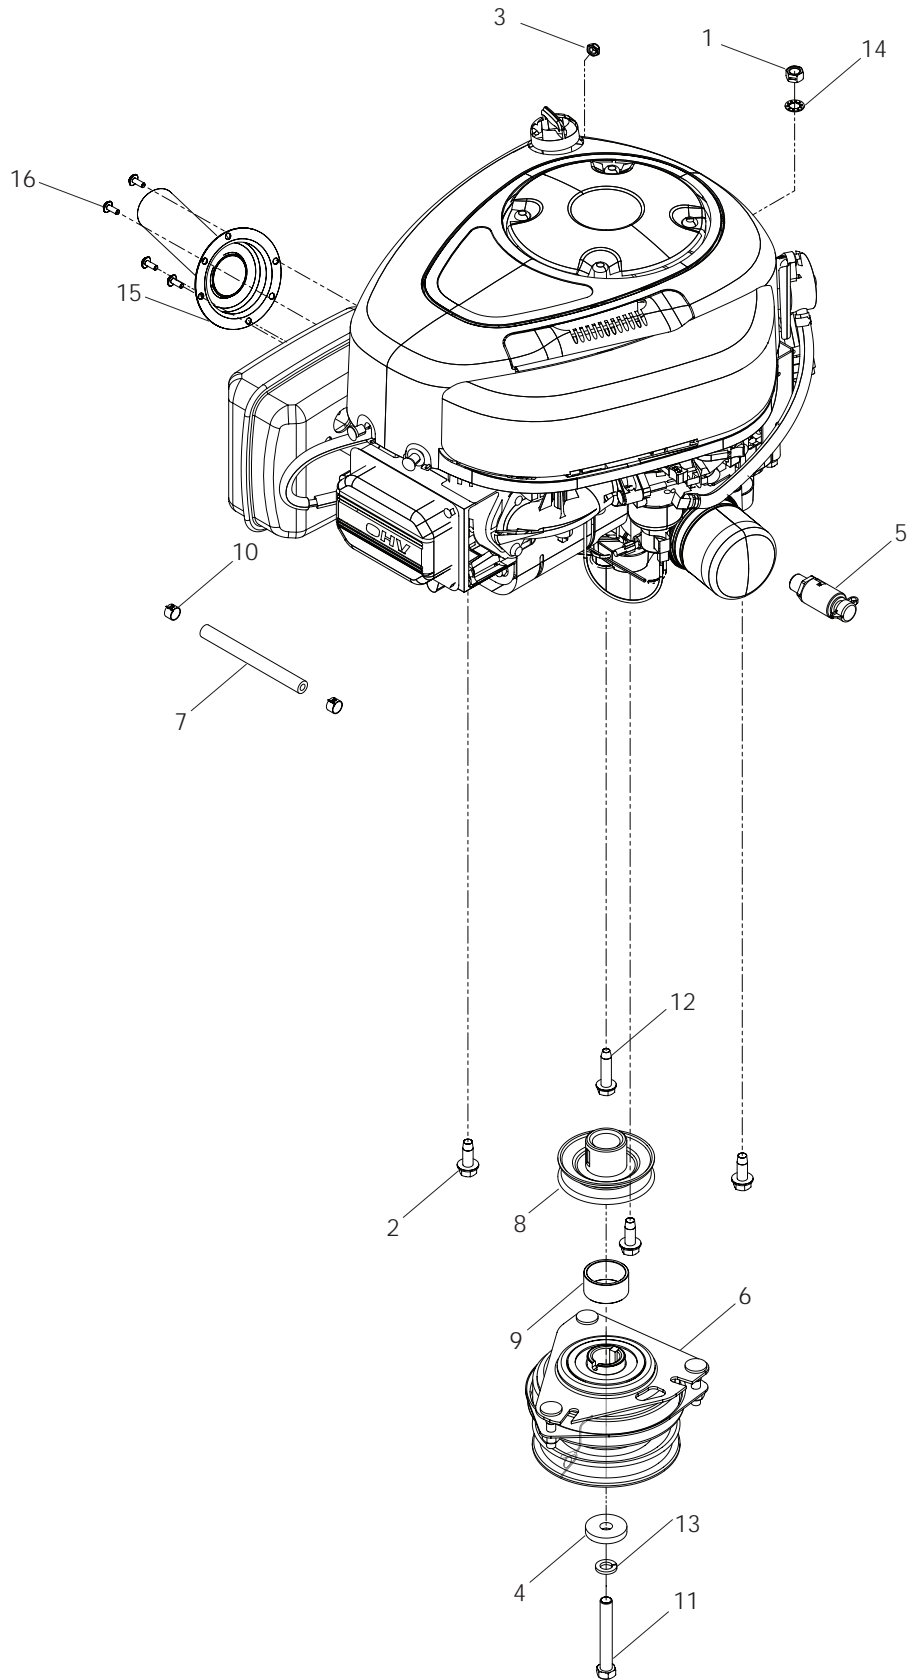

ENGINE

Kohler 20 HP

ENGINE

ITEM	PART NO.	QTY.	DESCRIPTION	ITEM	PART NO.	QTY.	DESCRIPTION
1...	539 107476	3...	BOLT, $\frac{3}{8}$ -16 x 1, THRD FORM	10...	539 923388	1...	HCS, $\frac{7}{16}$ -20 x 3
2...	539 108120	1...	NUT, $\frac{1}{4}$ -20, THIN, NYLOC	11...	539 990184	2...	NUT, $\frac{5}{16}$ -18, CENTERLOCK
3...	539 110064	1...	CLUTCH WASHER	12...	539 990247	1...	LOCKWASHER, $\frac{7}{16}$
4...	539 976938	1...	HCS $\frac{5}{16}$ -18 x $2\frac{1}{2}$ ZD	13...	539 990390	1...	WASHER, $\frac{3}{8}$
5...	539 110417	1...	CLUTCH	14...	539 111902	1...	MUFFLER
6...	539 110425	1...	FUEL LINE, 5"	15...	539 990209	2...	HCS, $\frac{5}{16}$ -18 X 1
7...	539 114530	1...	PULLEY, ENGINE	16...	539 990187	2...	WASHER $\frac{5}{16}$ SLW ZD
8...	539 114542	1...	SPACER, ENGINE PULLEY	17...	539 110093	1...	OIL DRAIN FITTING
9...	539 912222	2...	CLAMP, HOSE				

ENGINE

Briggs & Stratton 16 HP

ENGINE

ITEM	PART NO.	QTY.	DESCRIPTION	ITEM	PART NO.	QTY.	DESCRIPTION
1..	539 990546....	1	NUT, 3/8-16 HEX CNTRLK	9..	539 114542....	1	SPACER, ENGINE PULLEY
2..	539 107476....	3	BOLT, 3/8-16 x 1, THD FRM	10..	539 912222....	2	CLAMP, HOSE
3..	539 108120....	1	NUT, 1/4-20, THIN, NYLOC	11..	539 923388....	1	HCS, 7/16-20 x 3
4..	539 110064....	1	CLUTCH WASHER	12..	539 110025....	1	BOLT 3/8-16 x 1.5 THD FRM
5..	539 110093....	1	OIL DRAIN FITTING	13..	539 990247....	1	WASHER 7/16 SLW ZD
6..	539 110417....	1	CLUTCH	14..	539 990390....	1	WASHER, 3/8
7..	539 110425....	1	FUEL LINE, 5"	15..	539 121371....	1	EXTENSION, MUFFLER
8..	539 114530....	1	PULLEY, ENGINE	16..	539 115537....	4	SCREW, #10 -16 x 1/2