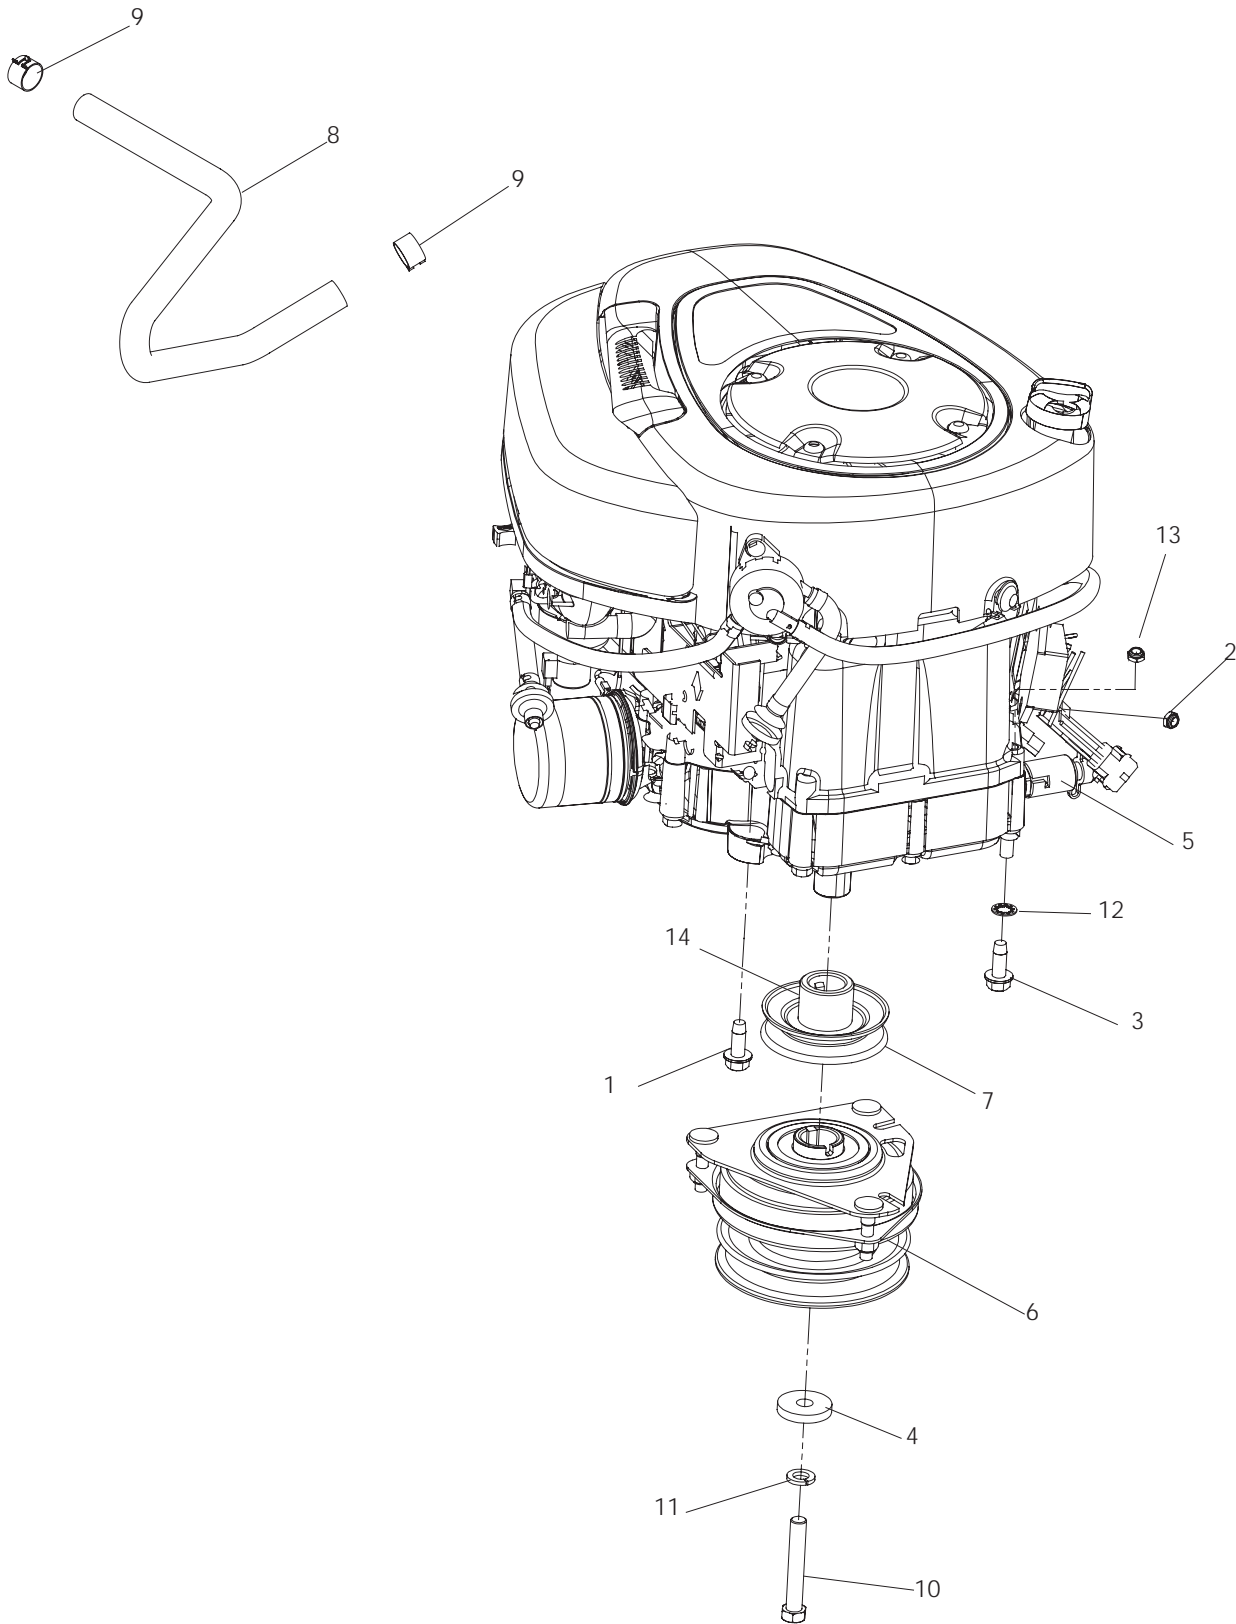

ENGINE

Briggs & Stratton 16 HP

ENGINE

ITEM	PART NO.	QTY.	DESCRIPTION	ITEM	PART NO.	QTY.	DESCRIPTION
1..	539 990546....	1	NUT, 3/8-16 HEX CNTRLK	9..	539 114542....	1	SPACER, ENGINE PULLEY
2..	539 107476....	3	BOLT, 3/8-16 x 1, THD FRM	10..	539 912222....	2	CLAMP, HOSE
3..	539 108120....	1	NUT, 1/4-20, THIN, NYLOC	11..	539 923388....	1	HCS, 7/16-20 x 3
4..	539 110064....	1	CLUTCH WASHER	12..	539 110025....	1	BOLT 3/8-16 x 1.5 THD FRM
5..	539 110093....	1	OIL DRAIN FITTING	13..	539 990247....	1	WASHER 7/16 SLW ZD
6..	539 110417....	1	CLUTCH	14..	539 990390....	1	WASHER, 3/8
7..	539 110425....	1	FUEL LINE, 5"	15..	539 121371....	1	EXTENSION, MUFFLER
8..	539 114530....	1	PULLEY, ENGINE	16..	539 115537....	4	SCREW, #10 -16 x 1/2

ENGINE

Briggs & Stratton 19 HP

ENGINE

ITEM	PART NO.	QTY.	DESCRIPTION	ITEM	PART NO.	QTY.	DESCRIPTION
1...	539 107476	3...	BOLT, $\frac{3}{8}$ -16 x 1, THD FRM	8...	539 110425	1...	FUEL LINE, 5"
2...	539 108120	1...	NUT, $\frac{1}{4}$ -20, THIN, NYLOC	9...	539 912222	2...	CLAMP, HOSE
3...	539 110025	1...	BOLT, $\frac{3}{8}$ -16 x $1\frac{1}{2}$, THD FRM	10...	539 923388	1...	HCS, $\frac{7}{16}$ -20 x 3
4...	539 110064	1...	CLUTCH WASHER	11...	539 990247	1...	WASHER, $\frac{7}{16}$
5...	539 110093	1...	OIL DRAIN FITTING	12...	539 990390	1...	WASHER, $\frac{3}{8}$, ITLW
6...	539 110417	1...	CLUTCH	13...	539 990546	1...	NUT, $\frac{3}{8}$ -16, CENTERLOCK
7...	539 114530	1...	PULLEY	14...	539 114542	1...	SPACER, PULLEY
							NOT SHOWN
							... 539 111902 ... 1... MUFFLER